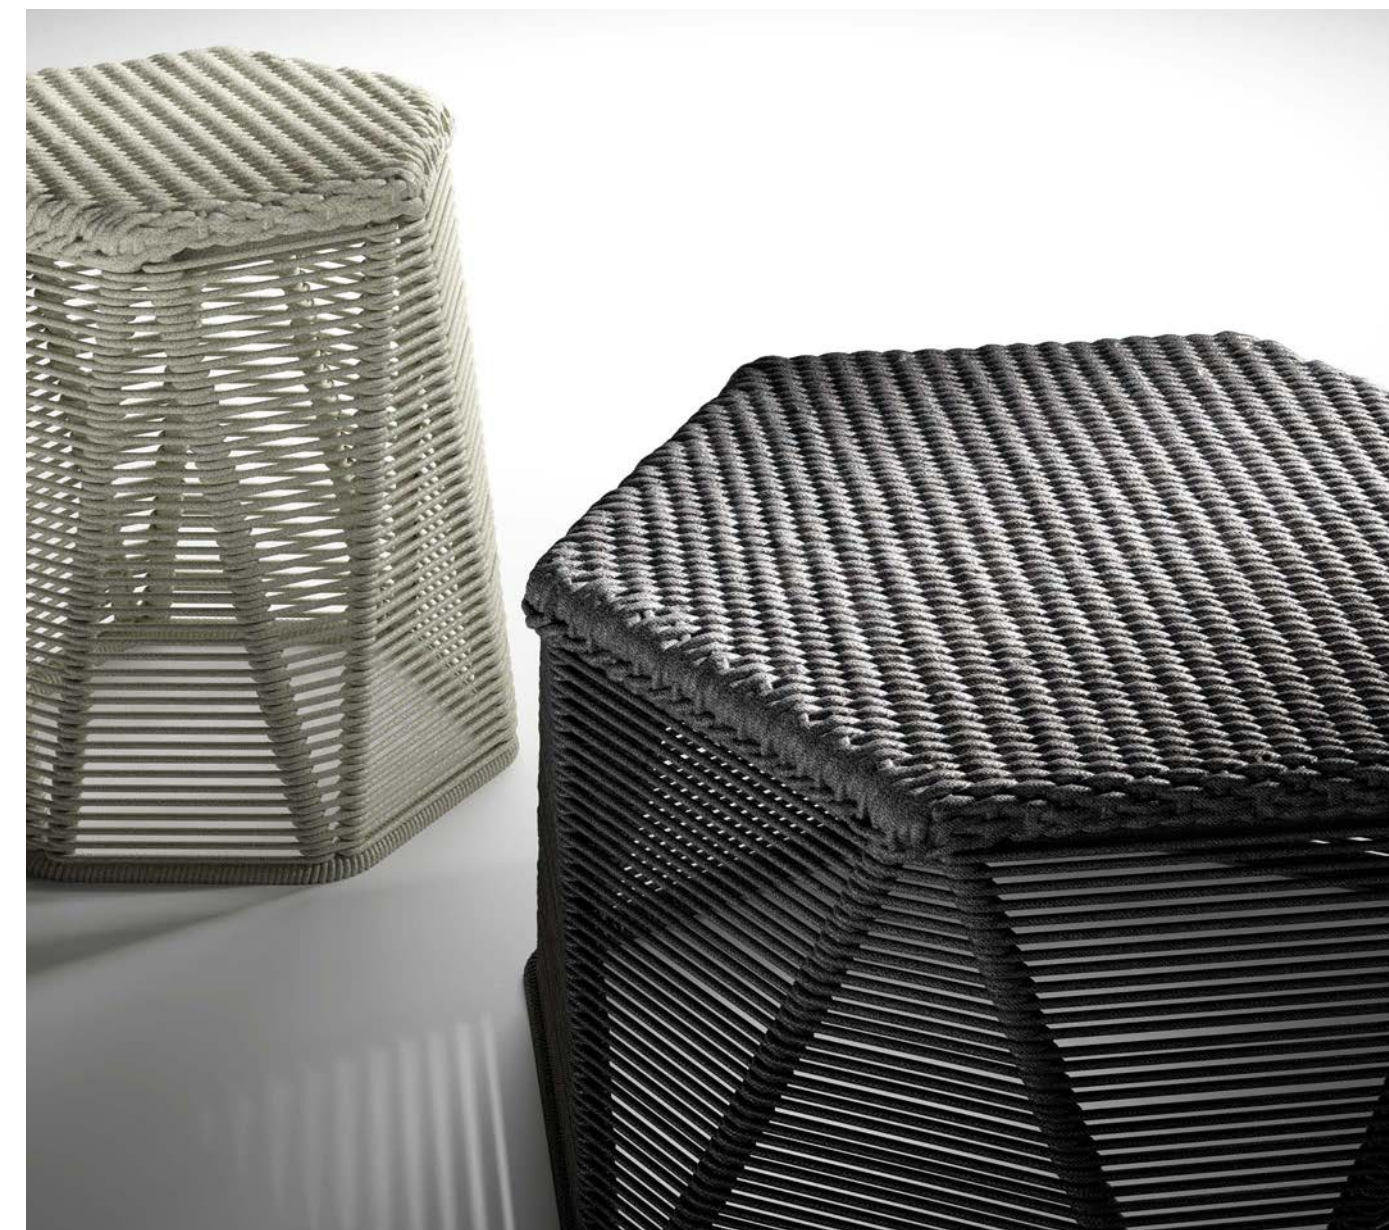

Salina coffee tables
High - Interlacings: col. Ivory
Low - Interlacings: col. Dark grey