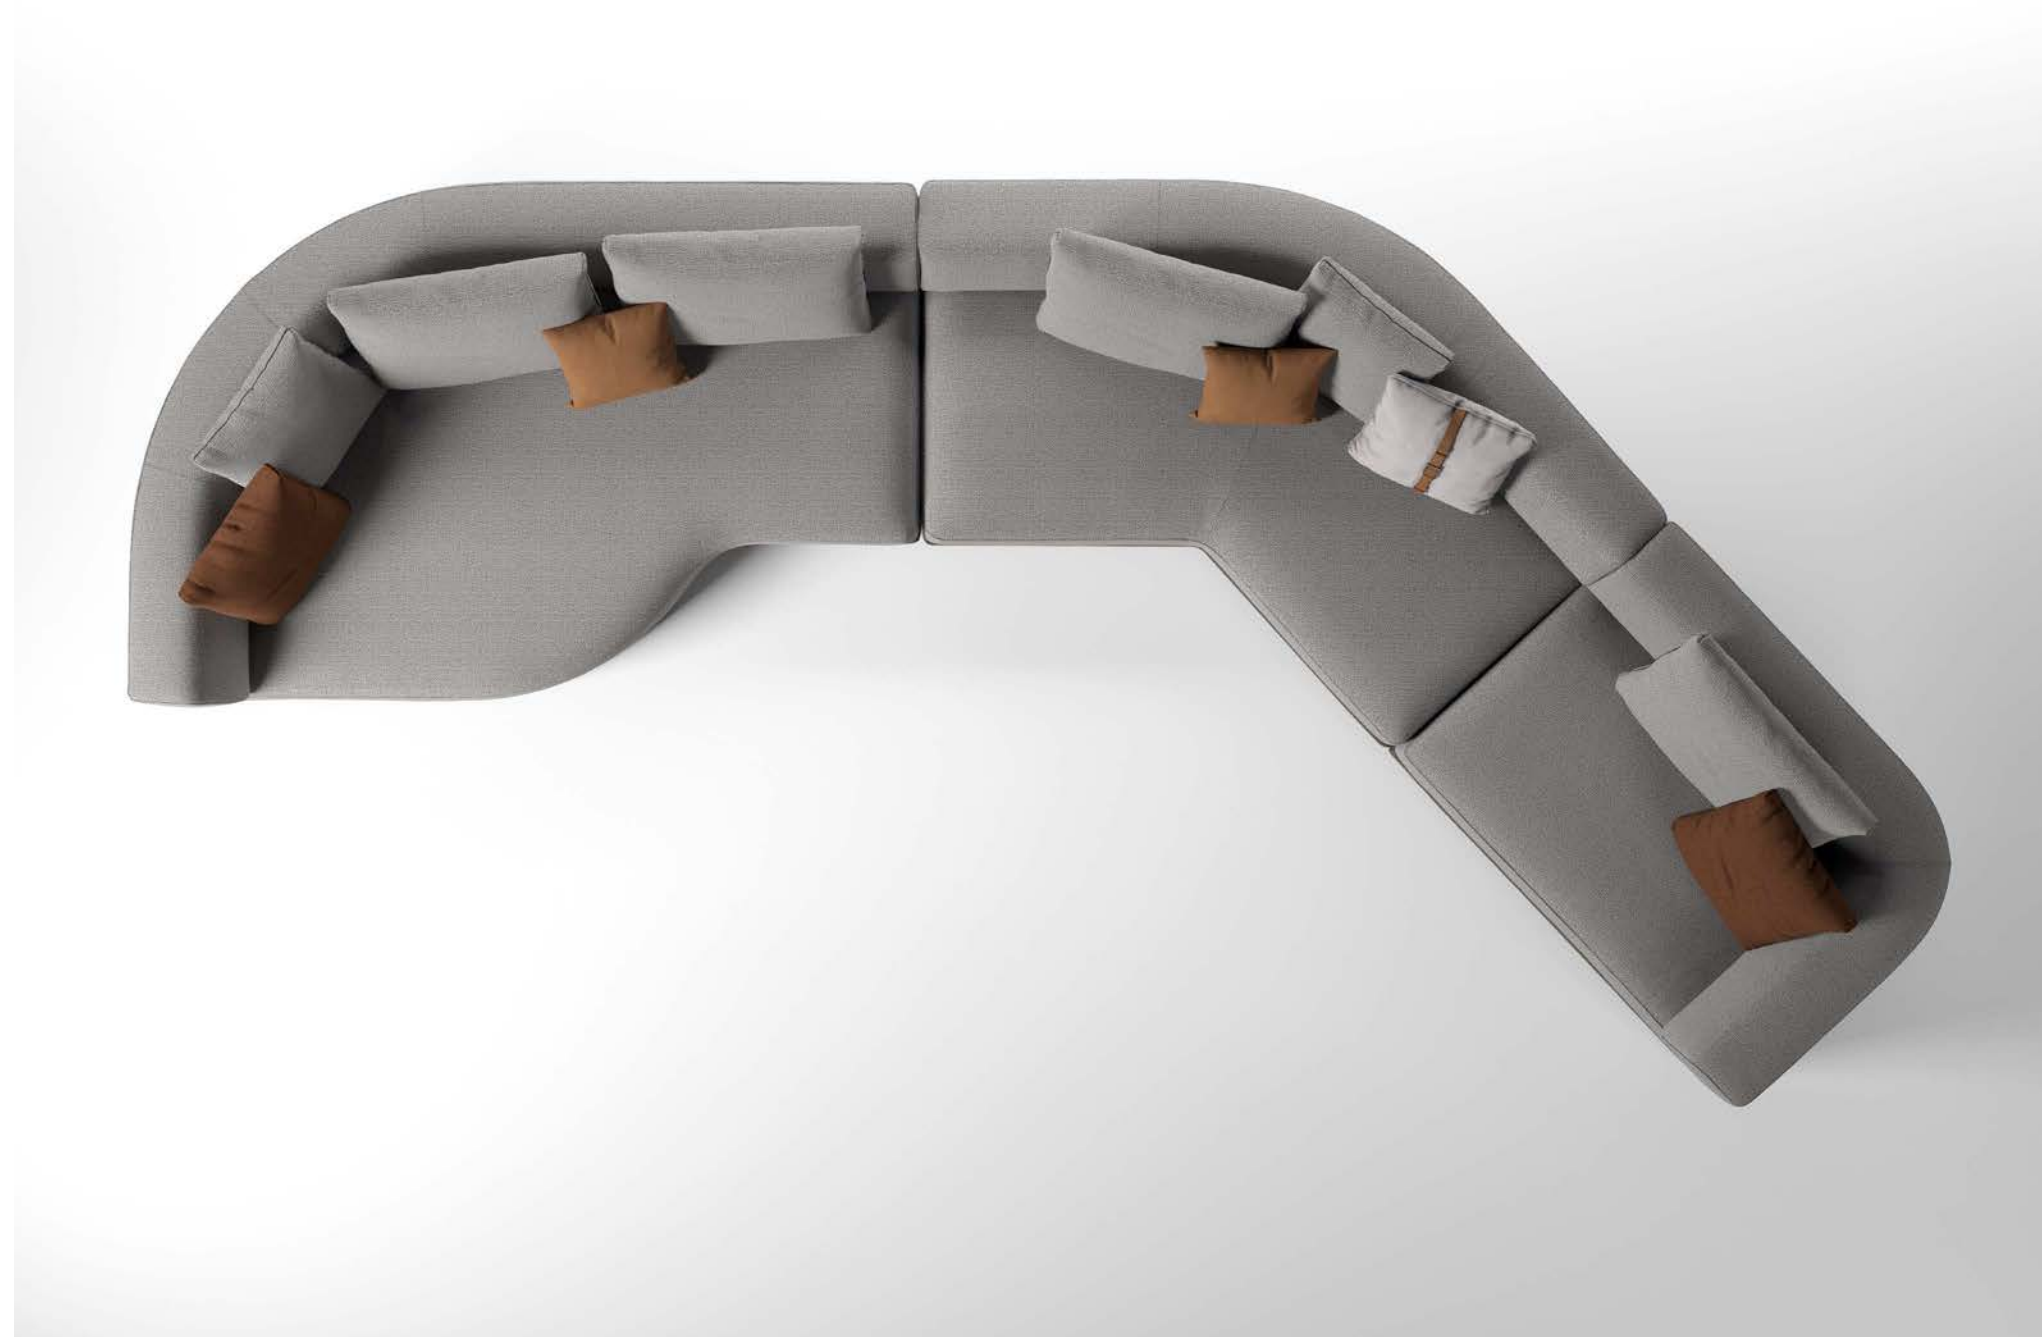

Sirmione Plain

design: MC Lab

Mediterraneo sofa

Base and support: leather cat. Elegance art. Fard 2379 / Cover: fabric cat. Fashion art. LI Blackwood 07 / Piping: col. 56

Pantelleria armchair and pouf
Cover seat, back cushion and pouf: fabric cat. Life art. Nebraska 6
Cover back, armrest and pouf base: leather cat. Elegance art. Fard 2343 / Piping: col. 56