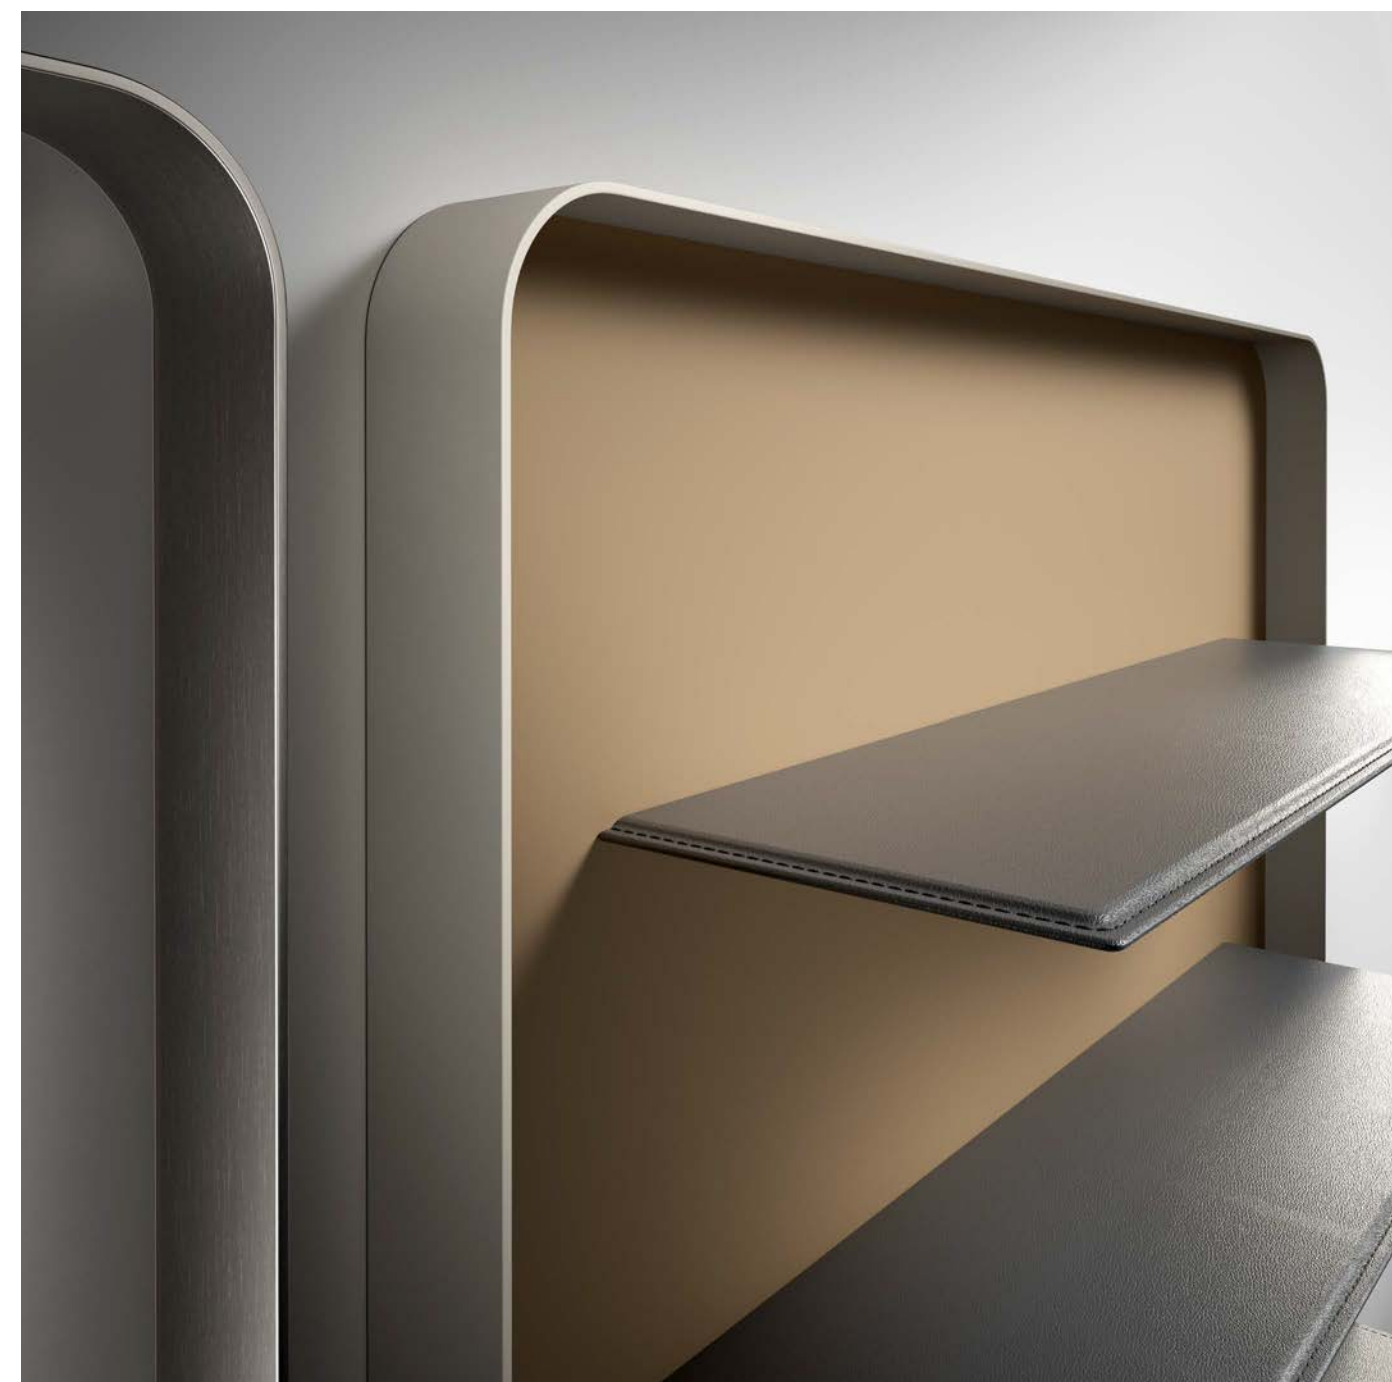

Levante wall system

Frame: metal col. Platinum / Back: matt lacquered col. Desert / Shelves: saddle col. 26 Grigio scuro
Frame: metal col. Platinum / Back: matt lacquered col. Anthracite