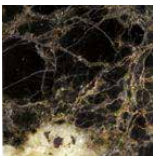

cat. 1
matt | shine

CALACATTA GOLD

cat. 1
matt | shine

SAHARA NOIR

cat. 1
matt | shine

DOVER WHITE

cat. 1
matt | shine

TAJ MAHAL

cat. 1
matt | shine

EMPERADOR DARK

cat. 2
matt | shine

STARDUST

cat. 2
matt | shine

CARRARA

cat. 2
matt | shine

NERO MARQUINA