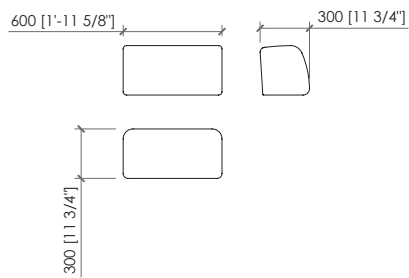

Divano curvo con schienale
 Curved sofa with back
cm 250x128
in 98"3/7x50"2/5

PANGEA
 MC Lab - 2025

Pouf
 Pouf
cm 55x110
in 21"2/3x43"1/3

Schienale small
 Small back
cm 60x30x30h
in 23"5/8x11"4/5x11"4/5h

Schienale large
 Large back
cm 80x30x30h
in 31"1/2x11"4/5x11"4/5h

Cuscino schienale small
 Small back cushion
cm 55x55
in 21"2/3x21"2/3

Cuscino schienale large
 Large back cushion
cm 75x55
in 29"1/2x21"2/3