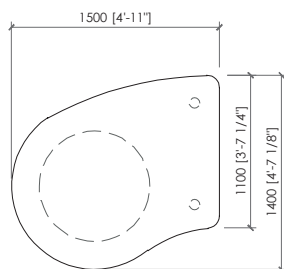

Elemento seduta
Seat element
cm 150x110
in 59"x43"1/3

Elemento seduta con schienali
Seat element with backs
cm 150x110
in 59"x43"1/3

Elemento seduta
Seat element
cm 170x110
in 67"x43"1/3

Elemento seduta con schienali
Seat element with backs
cm 170x110
in 67"x43"1/3

Elemento seduta
Seat element
cm 190x110
in 74"4/5x43"1/3

Elemento seduta con schienali
Seat element with backs
cm 190x110
in 74"4/5x43"1/3

Elemento seduta
Seat element
cm 190x110
in 74"4/5x43"1/3

Elemento seduta con schienali
Seat element with back
cm 190x110
in 74"4/5x43"1/3

PANGEA
MC Lab - 2025

Elemento angolo
Corner element
cm 158x158
in 62"1/2x62"1/2

Elemento seduta con schienali
Seat element with backs
cm 110x110
in 43"1/3x43"1/3

Elemento sagomato
Shaped element
cm 235x173
in 92"1/2x68"1/9

Elemento sagomato con schienali
Shaped element with back
cm 235x173
in 92"1/2x68"1/9

Laterale curvo 150
Curved side 150
cm 150x140
in 59"x55"1/8

Laterale curvo 150 con schienale
Curved side 150 with back
cm 150x140
in 59"x55"1/8