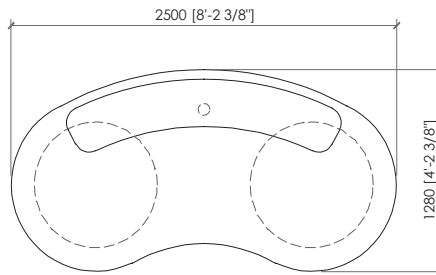

Elemento sagomato con schienali
Shaped element with back
cm 235x173
in 92"1/2x68"1/9

Laterale curvo 150
Curved side 150
cm 150x140
in 59"x55"1/8

Laterale curvo 150 con schienale
Curved side 150 with back
cm 150x140
in 59"x55"1/8

PANGEA
 MC Lab - 2025

Laterale curvo 190
 Curved side 190
cm 190x157
in 74"4/5x61"4/5

Laterale curvo 190 con schienale
 Curved side 190 with back
cm 190x157
in 74"4/5x61"4/5

Divano curvo
 Curved sofa
cm 250x128
in 98"3/7x50"2/5

Divano curvo con schienale
 Curved sofa with back
cm 250x128
in 98"3/7x50"2/5

PANGEA
 MC Lab - 2025

Pouf
 Pouf
cm 55x110
in 21"2/3x43"1/3

Schienale small
 Small back
cm 60x30x30h
in 23"5/8x11"4/5x11"4/5h