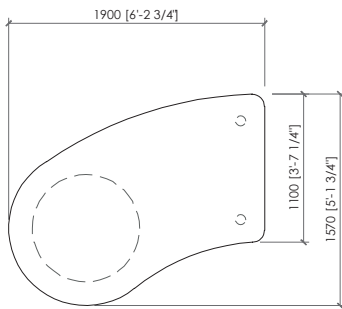

Elemento seduta
Seat element
cm 190x110
in 74"4/5x43"1/3

Elemento seduta con schienali
Seat element with backs
cm 190x110
in 74"4/5x43"1/3

Elemento seduta
Seat element
cm 190x110
in 74"4/5x43"1/3

Elemento seduta con schienali
Seat element with back
cm 190x110
in 74"4/5x43"1/3

PANGEA
MC Lab - 2025

Elemento angolo
Corner element
cm 158x158
in 62"1/2x62"1/2

Elemento seduta con schienali
Seat element with backs
cm 110x110
in 43"1/3x43"1/3

Elemento sagomato
Shaped element
cm 235x173
in 92"1/2x68"1/9

Elemento sagomato con schienali
Shaped element with back
cm 235x173
in 92"1/2x68"1/9

Laterale curvo 150
Curved side 150
cm 150x140
in 59"x55"1/8

Laterale curvo 150 con schienale
Curved side 150 with back
cm 150x140
in 59"x55"1/8

PANGEA
 MC Lab - 2025

Laterale curvo 190
 Curved side 190
cm 190x157
in 74"4/5x61"4/5

Laterale curvo 190 con schienale
 Curved side 190 with back
cm 190x157
in 74"4/5x61"4/5

Divano curvo
 Curved sofa
cm 250x128
in 98"3/7x50"2/5