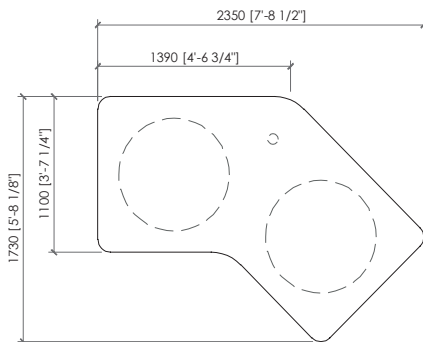

Elemento seduta
Seat element
cm 150x110
in 59"x43"1/3

Elemento seduta con schienali
Seat element with backs
cm 150x110
in 59"x43"1/3

Elemento seduta
Seat element
cm 170x110
in 67"x43"1/3

Elemento seduta con schienali
Seat element with backs
cm 170x110
in 67"x43"1/3

Elemento seduta
Seat element
cm 190x110
in 74"4/5x43"1/3

Elemento seduta con schienali
Seat element with backs
cm 190x110
in 74"4/5x43"1/3

Elemento seduta
Seat element
cm 190x110
in 74"4/5x43"1/3

Elemento seduta con schienali
Seat element with back
cm 190x110
in 74"4/5x43"1/3

PANGEA
MC Lab - 2025

Elemento angolo
Corner element
cm 158x158
in 62"1/2x62"1/2

Elemento seduta con schienali
Seat element with backs
cm 110x110
in 43"1/3x43"1/3

Elemento sagomato
Shaped element
cm 235x173
in 92"1/2x68"1/9

Elemento sagomato con schienali
Shaped element with back
cm 235x173
in 92"1/2x68"1/9

Laterale curvo 150
Curved side 150
cm 150x140
in 59"x55"1/8

Laterale curvo 150 con schienale
Curved side 150 with back
cm 150x140
in 59"x55"1/8