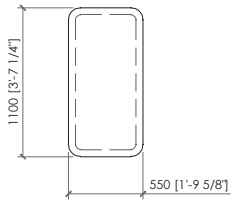

Elemento sagomato con schienali
Shaped element with back
cm 235x173
in 92"1/2x68"1/9

Laterale curvo 150
Curved side 150
cm 150x140
in 59"x55"1/8

Laterale curvo 150 con schienale
Curved side 150 with back
cm 150x140
in 59"x55"1/8

PANGEA
 MC Lab - 2025

Laterale curvo 190
 Curved side 190
cm 190x157
in 74"4/5x61"4/5

Laterale curvo 190 con schienale
 Curved side 190 with back
cm 190x157
in 74"4/5x61"4/5

Divano curvo
 Curved sofa
cm 250x128
in 98"3/7x50"2/5

Divano curvo con schienale
 Curved sofa with back
cm 250x128
in 98"3/7x50"2/5

PANGEA
 MC Lab - 2025

Pouf
 Pouf
cm 55x110
in 21"2/3x43"1/3

Schienale small
 Small back
cm 60x30x30h
in 23"5/8x11"4/5x11"4/5h

Schienale large
 Large back
cm 80x30x30h
in 31"1/2x11"4/5x11"4/5h

Cuscino schienale small
 Small back cushion
cm 55x55
in 21"2/3x21"2/3

Cuscino schienale large
 Large back cushion
cm 75x55
in 29"1/2x21"2/3