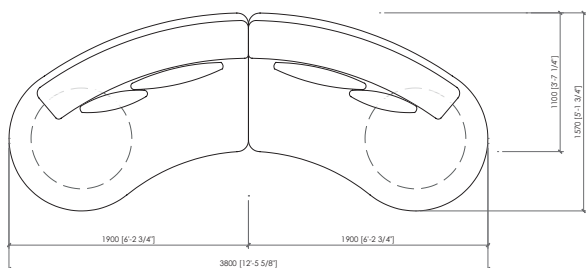

n° 2 curved elements 190
n° 2 back for curved element 190
n° 2 back cushions 55
n° 2 back cushions 75