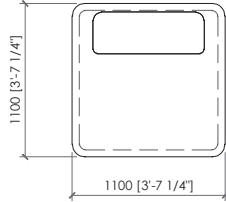

Elemento seduta con schienale
Seat element with back
cm 110x110
in 43"1/3x43"1/3

Elemento seduta
Seat element
cm 130x110
in 51"1/6x43"1/3

Elemento seduta con schienali
Seat element with backs
cm 130x110
in 51"1/6x43"1/3

Elemento seduta
Seat element
cm 150x110
in 59"x43"1/3

Elemento seduta con schienali
Seat element with backs
cm 150x110
in 59"x43"1/3

Elemento seduta
Seat element
cm 170x110
in 67"x43"1/3

Elemento seduta con schienali
Seat element with backs
cm 170x110
in 67"x43"1/3

Elemento seduta
Seat element
cm 190x110
in 74"4/5x43"1/3

Elemento seduta con schienali
Seat element with backs
cm 190x110
in 74"4/5x43"1/3

Elemento seduta
Seat element
cm 190x110
in 74"4/5x43"1/3

Elemento seduta con schienali
Seat element with back
cm 190x110
in 74"4/5x43"1/3

Schienale large
 Large back
cm 80x30x30h
in 31"1/2x11"4/5x11"4/5h

Cuscino schienale small
 Small back cushion
cm 55x55
in 21"2/3x21"2/3

Cuscino schienale large
 Large back cushion
cm 75x55
in 29"1/2x21"2/3