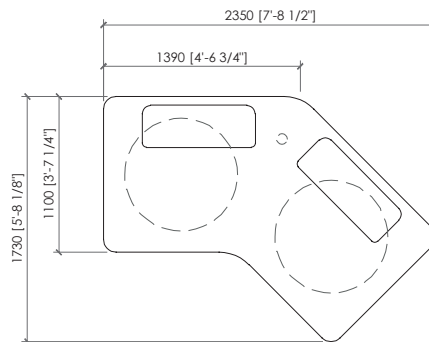

Elemento seduta
Seat element
cm 150x110
in 59"x43"1/3

Elemento seduta con schienali
Seat element with backs
cm 150x110
in 59"x43"1/3

Elemento seduta
Seat element
cm 170x110
in 67"x43"1/3

Elemento seduta con schienali
Seat element with backs
cm 170x110
in 67"x43"1/3

Elemento seduta
Seat element
cm 190x110
in 74"4/5x43"1/3

Elemento seduta con schienali
Seat element with backs
cm 190x110
in 74"4/5x43"1/3

Elemento seduta
Seat element
cm 190x110
in 74"4/5x43"1/3

Elemento seduta con schienali
Seat element with back
cm 190x110
in 74"4/5x43"1/3

PANGEA
MC Lab - 2025

Elemento angolo
Corner element
cm 158x158
in 62"1/2x62"1/2

Elemento seduta con schienali
Seat element with backs
cm 110x110
in 43"1/3x43"1/3

Elemento sagomato
Shaped element
cm 235x173
in 92"1/2x68"1/9

Elemento sagomato con schienali
Shaped element with back
cm 235x173
in 92"1/2x68"1/9

Laterale curvo 150
Curved side 150
cm 150x140
in 59"x55"1/8

Laterale curvo 150 con schienale
Curved side 150 with back
cm 150x140
in 59"x55"1/8