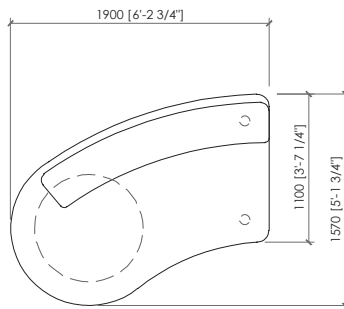

Elemento seduta
Seat element
cm 190x110
in 74"4/5x43"1/3

Elemento seduta con schienali
Seat element with backs
cm 190x110
in 74"4/5x43"1/3

Elemento seduta
Seat element
cm 190x110
in 74"4/5x43"1/3

Elemento seduta con schienali
Seat element with back
cm 190x110
in 74"4/5x43"1/3

PANGEA
MC Lab - 2025

Elemento angolo
Corner element
cm 158x158
in 62"1/2x62"1/2

Elemento seduta con schienali
Seat element with backs
cm 110x110
in 43"1/3x43"1/3

Elemento sagomato
Shaped element
cm 235x173
in 92"1/2x68"1/9

Elemento sagomato con schienali
Shaped element with back
cm 235x173
in 92"1/2x68"1/9

Laterale curvo 150
Curved side 150
cm 150x140
in 59"x55"1/8

Laterale curvo 150 con schienale
Curved side 150 with back
cm 150x140
in 59"x55"1/8

PANGEA
 MC Lab - 2025

Laterale curvo 190
 Curved side 190
cm 190x157
in 74"4/5x61"4/5

Laterale curvo 190 con schienale
 Curved side 190 with back
cm 190x157
in 74"4/5x61"4/5

Divano curvo
 Curved sofa
cm 250x128
in 98"3/7x50"2/5