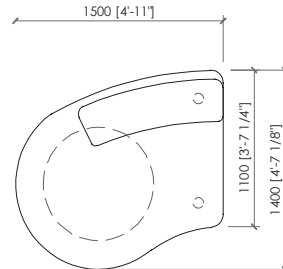

Elemento seduta
Seat element
cm 150x110
in 59"x43"1/3

Elemento seduta con schienali
Seat element with backs
cm 150x110
in 59"x43"1/3

Elemento seduta
Seat element
cm 170x110
in 67"x43"1/3

Elemento seduta con schienali
Seat element with backs
cm 170x110
in 67"x43"1/3

Elemento seduta
Seat element
cm 190x110
in 74"4/5x43"1/3

Elemento seduta con schienali
Seat element with backs
cm 190x110
in 74"4/5x43"1/3

Elemento seduta
Seat element
cm 190x110
in 74"4/5x43"1/3

Elemento seduta con schienali
Seat element with back
cm 190x110
in 74"4/5x43"1/3

PANGEA
MC Lab - 2025

Elemento angolo
Corner element
cm 158x158
in 62"1/2x62"1/2

Elemento seduta con schienali
Seat element with backs
cm 110x110
in 43"1/3x43"1/3

Elemento sagomato
Shaped element
cm 235x173
in 92"1/2x68"1/9

Elemento sagomato con schienali
Shaped element with back
cm 235x173
in 92"1/2x68"1/9

Laterale curvo 150
Curved side 150
cm 150x140
in 59"x55"1/8

Laterale curvo 150 con schienale
Curved side 150 with back
cm 150x140
in 59"x55"1/8