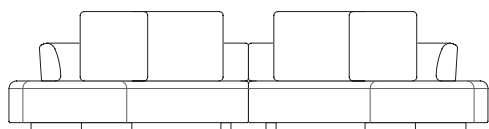

PANGEA
MC Lab - 2025

COMPOSITION EXAMPLES | ESEMPI DI COMPOSIZIONE

n° 2 elementi curvi 190
n° 2 schienali per elementi curvi 190
n° 2 cuscini schienale 55
n° 2 cuscini schienale 75