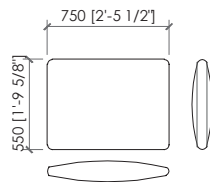

Elemento sagomato con schienali
Shaped element with back
cm 235x173
in 92"1/2x68"1/9

Laterale curvo 150
Curved side 150
cm 150x140
in 59"x55"1/8

Laterale curvo 150 con schienale
Curved side 150 with back
cm 150x140
in 59"x55"1/8

PANGEA
 MC Lab - 2025

Laterale curvo 190
 Curved side 190
cm 190x157
in 74"4/5x61"4/5

Laterale curvo 190 con schienale
 Curved side 190 with back
cm 190x157
in 74"4/5x61"4/5

Divano curvo
 Curved sofa
cm 250x128
in 98"3/7x50"2/5

Divano curvo con schienale
 Curved sofa with back
cm 250x128
in 98"3/7x50"2/5

PANGEA
 MC Lab - 2025

Pouf
 Pouf
cm 55x110
in 21"2/3x43"1/3

Schienale small
 Small back
cm 60x30x30h
in 23"5/8x11"4/5x11"4/5h

Schienale large
 Large back
cm 80x30x30h
in 31"1/2x11"4/5x11"4/5h

Cuscino schienale small
 Small back cushion
cm 55x55
in 21"2/3x21"2/3

Cuscino schienale large
 Large back cushion
cm 75x55
in 29"1/2x21"2/3