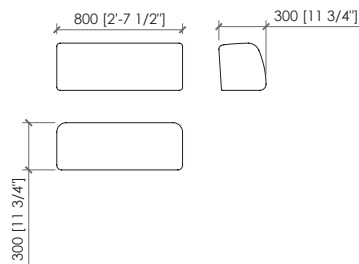

Elemento sagomato con schienali
Shaped element with back
cm 235x173
in 92"1/2x68"1/9

Laterale curvo 150
Curved side 150
cm 150x140
in 59"x55"1/8

Laterale curvo 150 con schienale
Curved side 150 with back
cm 150x140
in 59"x55"1/8

Divano curvo con schienale
 Curved sofa with back
cm 250x128
in 98"3/7x50"2/5

PANGEA
 MC Lab - 2025

Pouf
 Pouf
cm 55x110
in 21"2/3x43"1/3

Schienale small
 Small back
cm 60x30x30h
in 23"5/8x11"4/5x11"4/5h

Schienale large
 Large back
cm 80x30x30h
in 31"1/2x11"4/5x11"4/5h

Cuscino schienale small
 Small back cushion
cm 55x55
in 21"2/3x21"2/3

Cuscino schienale large
 Large back cushion
cm 75x55
in 29"1/2x21"2/3