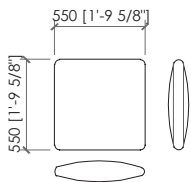

Elemento sagomato con schienali
Shaped element with back
cm 235x173
in 92"1/2x68"1/9

Laterale curvo 150
Curved side 150
cm 150x140
in 59"x55"1/8

Laterale curvo 150 con schienale
Curved side 150 with back
cm 150x140
in 59"x55"1/8

PANGEA
 MC Lab - 2025

Laterale curvo 190
 Curved side 190
cm 190x157
in 74"4/5x61"4/5

Laterale curvo 190 con schienale
 Curved side 190 with back
cm 190x157
in 74"4/5x61"4/5

Divano curvo
 Curved sofa
cm 250x128
in 98"3/7x50"2/5

Divano curvo con schienale
 Curved sofa with back
cm 250x128
in 98"3/7x50"2/5

PANGEA
 MC Lab - 2025

Pouf
 Pouf
cm 55x110
in 21"2/3x43"1/3

Schienale small
 Small back
cm 60x30x30h
in 23"5/8x11"4/5x11"4/5h

Schienale large
 Large back
cm 80x30x30h
in 31"1/2x11"4/5x11"4/5h

Cuscino schienale small
 Small back cushion
cm 55x55
in 21"2/3x21"2/3

Cuscino schienale large
 Large back cushion
cm 75x55
in 29"1/2x21"2/3