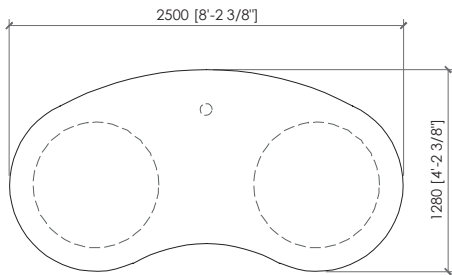

Elemento sagomato con schienali
Shaped element with back
cm 235x173
in 92"1/2x68"1/9

Laterale curvo 150
Curved side 150
cm 150x140
in 59"x55"1/8

Laterale curvo 150 con schienale
Curved side 150 with back
cm 150x140
in 59"x55"1/8

PANGEA
 MC Lab - 2025

Laterale curvo 190
 Curved side 190
cm 190x157
in 74"4/5x61"4/5

Laterale curvo 190 con schienale
 Curved side 190 with back
cm 190x157
in 74"4/5x61"4/5

Divano curvo
 Curved sofa
cm 250x128
in 98"3/7x50"2/5

Divano curvo con schienale
 Curved sofa with back
cm 250x128
in 98"3/7x50"2/5

PANGEA
 MC Lab - 2025

Pouf
 Pouf
cm 55x110
in 21"2/3x43"1/3

Schienale small
 Small back
cm 60x30x30h
in 23"5/8x11"4/5x11"4/5h