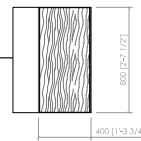

Bracciolo high
 High armrest
cm 100x72
 in 39"3/8x28"1/3

Bracciolo low
 Low armrest
cm 100x60
 in 39"3/8x23"5/8

Cuscino schienale
 Back cushion
cm 60x50
 in 23"5/8x19"2/3

Cuscino schienale
 Back cushion
cm 100x50
 in 39"3/8x19"2/3

MONZA

Cesare Arosio - 2025

Server A - ovale
 Server A - oval
cm 40x60x46h
in 15"3/4x23"5/8x18"1/9

Tavolino integrato
 Integrated table
cm 80x59x42h
in 31"1/2x23"2/9x16"1/2

struttura rivestita in cuoio
 saddle covered saddle