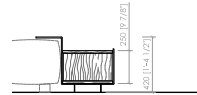

Tavolino integrato
Integrated table
cm 80x59x42h
in 31"1/2x23"2/9x16"1/2

struttura rivestita in cuoio
saddle covered saddle