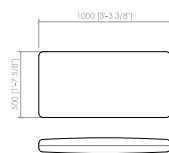

Elemento seduta lineare
 Linear seat element
cm 200x82
 in 78"3/4x32"2/7

Elemento seduta angolo
 Corner seat element
cm 120x82
 in 47"1/4x32"2/7

Elemento seduta angolo
 Corner seat element
cm 160x82
 in 63"x32"2/7

Elemento seduta angolo
 Corner seat element
cm 200x82
 in 78"3/4x32"2/7

MONZA

Cesare Arosio - 2025

Schienale 132
 Back 132
cm 132x72
 in 52"x28"1/3

Schienale 172
 Back 172
cm 172x72
 in 67"5/7x28"1/3

Schienale 212
 Back 212
cm 212x72
 in 83"1/2x28"1/3

Bracciolo high
 High armrest
cm 100x72
 in 39"3/8x28"1/3

Bracciolo low
 Low armrest
cm 100x60
 in 39"3/8x23"5/8

Cuscino schienale
 Back cushion
cm 60x50
 in 23"5/8x19"2/3

Cuscino schienale
 Back cushion
cm 100x50
 in 39"3/8x19"2/3

MONZA

Cesare Arosio - 2025

Server A - ovale
 Server A - oval
cm 40x60x46h
in 15"3/4x23"5/8x18"1/9

Tavolino integrato
 Integrated table
cm 80x59x42h
in 31"1/2x23"2/9x16"1/2

struttura rivestita in cuoio
 saddle covered saddle