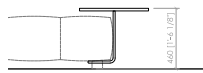

Elemento seduta angolo
 Corner seat element
cm 200x82
 in 78"3/4x32"2/7

MONZA

Cesare Arosio - 2025

Schienale 132
 Back 132
cm 132x72
 in 52"x28"1/3

Schienale 172
 Back 172
cm 172x72
 in 67"5/7x28"1/3

Schienale 212
 Back 212
cm 212x72
 in 83"1/2x28"1/3

Bracciolo high
 High armrest
cm 100x72
 in 39"3/8x28"1/3

Bracciolo low
 Low armrest
cm 100x60
 in 39"3/8x23"5/8

Cuscino schienale
 Back cushion
cm 60x50
 in 23"5/8x19"2/3

Cuscino schienale
 Back cushion
cm 100x50
 in 39"3/8x19"2/3

MONZA

Cesare Arosio - 2025

Server A - ovale
 Server A - oval
cm 40x60x46h
in 15"3/4x23"5/8x18"1/9

Tavolino integrato
 Integrated table
cm 80x59x42h
in 31"1/2x23"2/9x16"1/2

struttura rivestita in cuoio
 saddle covered saddle