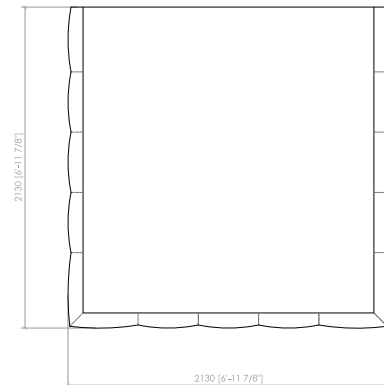

MONZA bed
 Cesare Arosio - 2025

MONZA 160 BASE
cm 180x210x34h
in 70"6/7x82"2/3x13"2/5h
 per materasso cm 160x200
 for mattress cm 160x200 | in 63"x78"3/4

MONZA 160 BASE US MARKET - QUEEN SIZE
cm 172x213x34h
in 67"5/7x83"6/7x13"2/5h
 per materasso cm 152x203
 for mattress cm 152x203 | 60"x80"

MONZA 180 BASE
cm 200x210x34h
in 78"3/4x82"2/3x13"2/5h
 per materasso cm 180x200
 for mattress cm 180x200 | in 70"6/7x78"3/4

MONZA 200 BASE
cm 220x210x34h
in 86"2/5x82"2/3x13"2/5h
 per materasso cm 200x200
 for mattress cm 200x200 | in 78"3/4x78"3/4

MONZA 200 BASE US MARKET - KING SIZE
cm 213x213x34h
in 86"6/7x86"6/7x13"2/5h
 for mattress cm 193x203 | in 76"x80"

TESTATA | HEADBOARD
cm 132x85h
in 52"x33"1/2h

TESTATA | HEADBOARD
cm 172x85h
in 67"5/7x33"1/2h