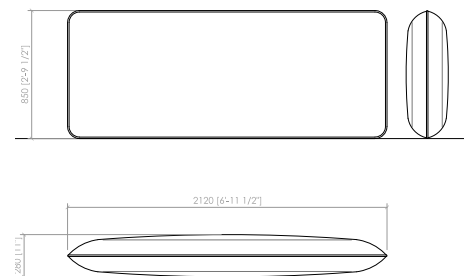

MONZA bed
 Cesare Arosio - 2025

MONZA 160 BASE
cm 180x210x34h
in 70"6/7x82"2/3x13"2/5h
 per materasso cm 160x200
 for mattress cm 160x200 | in 63"x78"3/4

MONZA 160 BASE US MARKET - QUEEN SIZE
cm 172x213x34h
in 67"5/7x83"6/7x13"2/5h
 per materasso cm 152x203
 for mattress cm 152x203 | 60"x80"

MONZA 180 BASE
cm 200x210x34h
in 78"3/4x82"2/3x13"2/5h
 per materasso cm 180x200
 for mattress cm 180x200 | in 70"6/7x78"3/4

MONZA 200 BASE
cm 220x210x34h
in 86"2/5x82"2/3x13"2/5h
 per materasso cm 200x200
 for mattress cm 200x200 | in 78"3/4x78"3/4

MONZA 200 BASE US MARKET - KING SIZE
cm 213x213x34h
in 86"6/7x86"6/7x13"2/5h
 for mattress cm 193x203 | in 76"x80"

TESTATA | HEADBOARD
cm 132x85h
in 52"x33"1/2h

TESTATA | HEADBOARD
cm 172x85h
in 67"5/7x33"1/2h

TESTATA | HEADBOARD
cm 212x85h
in 83"1/2x33"1/2h

MONZA bed

Cesare Arosio - 2025

Colore del profilo da selezionare | *Piping color to be selected*

Esempio di composizione | *Composition example*

COVER - FABRIC and LEATHER | *RIVESTIMENTO - TESSUTO o PELLE*