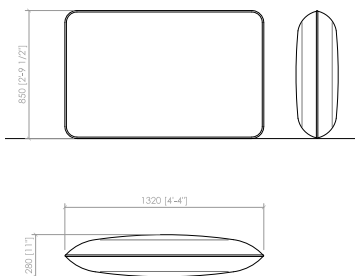

MONZA bed
 Cesare Arosio - 2025

MONZA 160 BASE
cm 180x210x34h
in 70"6/7x82"2/3x13"2/5h
 per materasso cm 160x200
 for mattress cm 160x200 | in 63"x78"3/4

MONZA 160 BASE US MARKET - QUEEN SIZE
cm 172x213x34h
in 67"5/7x83"6/7x13"2/5h
 per materasso cm 152x203
 for mattress cm 152x203 | 60"x80"

MONZA 180 BASE
cm 200x210x34h
in 78"3/4x82"2/3x13"2/5h
 per materasso cm 180x200
 for mattress cm 180x200 | in 70"6/7x78"3/4

MONZA 200 BASE
cm 220x210x34h
in 86"2/5x82"2/3x13"2/5h
 per materasso cm 200x200
 for mattress cm 200x200 | in 78"3/4x78"3/4

MONZA 200 BASE US MARKET - KING SIZE
cm 213x213x34h
in 86"6/7x86"6/7x13"2/5h
 for mattress cm 193x203 | in 76"x80"

TESTATA | HEADBOARD
cm 132x85h
in 52"x33"1/2h

TESTATA | HEADBOARD
cm 172x85h
in 67"5/7x33"1/2h

TESTATA | HEADBOARD
cm 212x85h
in 83"1/2x33"1/2h

MONZA bed

Cesare Arosio - 2025

Colore del profilo da selezionare | *Piping color to be selected*

Esempio di composizione | *Composition example*

COVER - FABRIC and LEATHER | *RIVESTIMENTO - TESSUTO o PELLE*