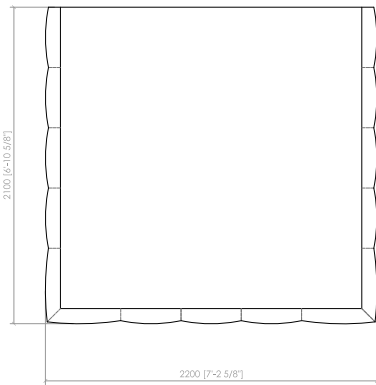

MONZA bed
 Cesare Arosio - 2025

MONZA 160 BASE
cm 180x210x34h
in 70"6/7x82"2/3x13"2/5h
 per materasso cm 160x200
 for mattress cm 160x200 | in 63"x78"3/4

MONZA 160 BASE US MARKET - QUEEN SIZE
cm 172x213x34h
in 67"5/7x83"6/7x13"2/5h
 per materasso cm 152x203
 for mattress cm 152x203 | 60"x80"

MONZA 180 BASE
cm 200x210x34h
in 78"3/4x82"2/3x13"2/5h
 per materasso cm 180x200
 for mattress cm 180x200 | in 70"6/7x78"3/4

MONZA 200 BASE
cm 220x210x34h
in 86"2/5x82"2/3x13"2/5h
 per materasso cm 200x200
 for mattress cm 200x200 | in 78"3/4x78"3/4

MONZA 200 BASE US MARKET - KING SIZE
cm 213x213x34h
in 86"6/7x86"6/7x13"2/5h
 for mattress cm 193x203 | in 76"x80"

TESTATA | HEADBOARD
cm 132x85h
in 52"x33"1/2h

TESTATA | HEADBOARD
cm 172x85h
in 67"5/7x33"1/2h