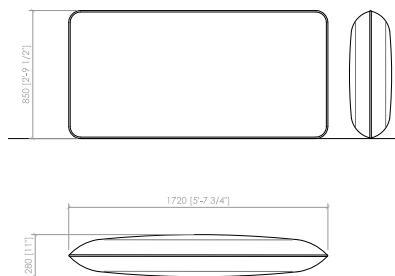

MONZA bed
 Cesare Arosio - 2025

MONZA 160 BASE
cm 180x210x34h
in 70"6/7x82"2/3x13"2/5h
 per materasso cm 160x200
 for mattress cm 160x200 | in 63"x78"3/4

MONZA 160 BASE US MARKET - QUEEN SIZE
cm 172x213x34h
in 67"5/7x83"6/7x13"2/5h
 per materasso cm 152x203
 for mattress cm 152x203 | 60"x80"

MONZA 180 BASE
cm 200x210x34h
in 78"3/4x82"2/3x13"2/5h
 per materasso cm 180x200
 for mattress cm 180x200 | in 70"6/7x78"3/4

MONZA 200 BASE
cm 220x210x34h
in 86"2/5x82"2/3x13"2/5h
 per materasso cm 200x200
 for mattress cm 200x200 | in 78"3/4x78"3/4

MONZA 200 BASE US MARKET - KING SIZE
cm 213x213x34h
in 86"6/7x86"6/7x13"2/5h
 for mattress cm 193x203 | in 76"x80"

TESTATA | HEADBOARD
cm 132x85h
in 52"x33"1/2h

TESTATA | HEADBOARD
cm 172x85h
in 67"5/7x33"1/2h

TESTATA | HEADBOARD
cm 212x85h
in 83"1/2x33"1/2h

MONZA bed

Cesare Arosio - 2025

Colore del profilo da selezionare | *Piping color to be selected*

Esempio di composizione | *Composition example*

COVER - FABRIC and LEATHER | *RIVESTIMENTO - TESSUTO o PELLE*