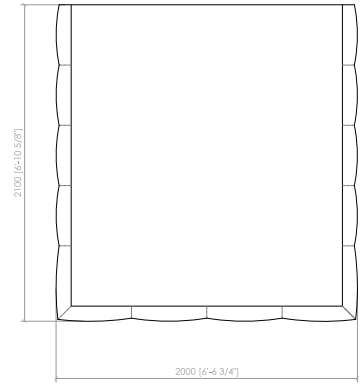

Testata

recycled PET

Rivestimento

In pelle o tessuto, non sfoderabile

Dimensioni materasso

cm 160x200
queen size cm 152x203
cm 180x200
cm 200x200
king size cm 193x203

Note

Disponibile con box contenitore

MONZA bed
 Cesare Arosio - 2025

MONZA 160 BASE
cm 180x210x34h
in 70"6/7x82"2/3x13"2/5h
 per materasso cm 160x200
 for mattress cm 160x200 | in 63"x78"3/4

MONZA 160 BASE US MARKET - QUEEN SIZE
cm 172x213x34h
in 67"5/7x83"6/7x13"2/5h
 per materasso cm 152x203
 for mattress cm 152x203 | 60"x80"

MONZA 180 BASE
cm 200x210x34h
in 78"3/4x82"2/3x13"2/5h
 per materasso cm 180x200
 for mattress cm 180x200 | in 70"6/7x78"3/4

MONZA 200 BASE
cm 220x210x34h
in 86"2/5x82"2/3x13"2/5h
 per materasso cm 200x200
 for mattress cm 200x200 | in 78"3/4x78"3/4

MONZA 200 BASE US MARKET - KING SIZE
cm 213x213x34h
in 86"6/7x86"6/7x13"2/5h
 for mattress cm 193x203 | in 76"x80"

TESTATA | HEADBOARD
cm 132x85h
in 52"x33"1/2h

TESTATA | HEADBOARD
cm 172x85h
in 67"5/7x33"1/2h