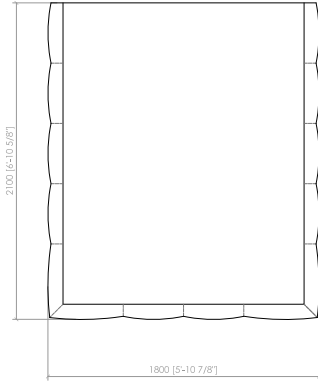

Testata

recycled PET

Rivestimento

In pelle o tessuto, non sfoderabile

Dimensioni materasso

cm 160x200
queen size cm 152x203
cm 180x200
cm 200x200
king size cm 193x203

Note

Disponibile con box contenitore

MONZA bed
 Cesare Arosio - 2025

MONZA 160 BASE
cm 180x210x34h
in 70"6/7x82"2/3x13"2/5h
 per materasso cm 160x200
 for mattress cm 160x200 | in 63"x78"3/4

MONZA 160 BASE US MARKET - QUEEN SIZE
cm 172x213x34h
in 67"5/7x83"6/7x13"2/5h
 per materasso cm 152x203
 for mattress cm 152x203 | 60"x80"

MONZA 180 BASE
cm 200x210x34h
in 78"3/4x82"2/3x13"2/5h
 per materasso cm 180x200
 for mattress cm 180x200 | in 70"6/7x78"3/4

MONZA 200 BASE
cm 220x210x34h
in 86"2/5x82"2/3x13"2/5h
 per materasso cm 200x200
 for mattress cm 200x200 | in 78"3/4x78"3/4

MONZA 200 BASE US MARKET - KING SIZE
cm 213x213x34h
in 86"6/7x86"6/7x13"2/5h
 for mattress cm 193x203 | in 76"x80"

TESTATA | HEADBOARD
cm 132x85h
in 52"x33"1/2h

TESTATA | HEADBOARD
cm 172x85h
in 67"5/7x33"1/2h