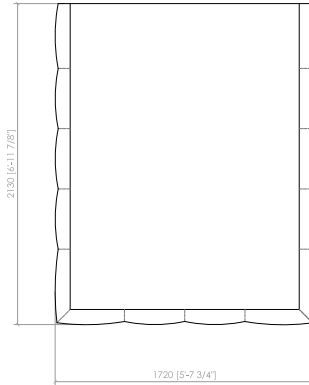

Testata

recycled PET

Rivestimento

In pelle o tessuto, non sfoderabile

Dimensioni materasso

cm 160x200
queen size cm 152x203
cm 180x200
cm 200x200
king size cm 193x203

Note

Disponibile con box contenitore

MONZA bed
 Cesare Arosio - 2025

MONZA 160 BASE
cm 180x210x34h
in 70"6/7x82"2/3x13"2/5h
 per materasso cm 160x200
 for mattress cm 160x200 | in 63"x78"3/4

MONZA 160 BASE US MARKET - QUEEN SIZE
cm 172x213x34h
in 67"5/7x83"6/7x13"2/5h
 per materasso cm 152x203
 for mattress cm 152x203 | 60"x80"

MONZA 180 BASE
cm 200x210x34h
in 78"3/4x82"2/3x13"2/5h
 per materasso cm 180x200
 for mattress cm 180x200 | in 70"6/7x78"3/4

MONZA 200 BASE
cm 220x210x34h
in 86"2/5x82"2/3x13"2/5h
 per materasso cm 200x200
 for mattress cm 200x200 | in 78"3/4x78"3/4

MONZA 200 BASE US MARKET - KING SIZE
cm 213x213x34h
in 86"6/7x86"6/7x13"2/5h
 for mattress cm 193x203 | in 76"x80"

TESTATA | HEADBOARD
cm 132x85h
in 52"x33"1/2h

TESTATA | HEADBOARD
cm 172x85h
in 67"5/7x33"1/2h