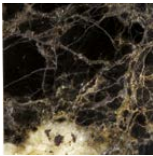

GOLD WALNUT

matt

CANALETTO WALNUT

matt

VOLCAN WALNUT

matt

ADDITIONAL TOP (OPTIONAL) - MARBLE | TOP AGGIUNTIVO (OPTIONAL) - MARMO

SILVER ROOTS

cat. 1
matt | shine

CALACATTA GOLD

cat. 1
matt | shine

SAHARA NOIR

cat. 1
matt | shine

DOVER WHITE

cat. 1
matt | shine

TAJ MAHAL

cat. 1
matt | shine

EMPERADOR DARK

cat. 2
matt | shine

STARDUST

cat. 2
matt | shine

CARRARA

cat. 2
matt | shine

NERO MARQUINA