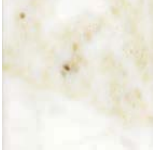

WILD ASH

matt

OPTICAL WHITE ash

WHITE ash

PEARL ash

CARAMEL ash

GREIGE ash

TOBACCO ash

LIGHT GREY ash

MUD ash

ANTHRACITE ash

BLACK ash

DARK BROWN ash

RED ash

YELLOW ash

GREEN ash

TEAL ash

DARK BLUE ash

Printed colors are to be considered as indicative | I colori stampati sono da considerarsi indicativi

NIMIS

Cesare Arosio - 2023

TOP FINISHES - MARBLE | *FINITURA TOP - MARMO*

CALACATTA

cat. 1
matt | glossy

SAHARA NOIR

cat. 1
matt | glossy

SILVER ROOTS

cat. 1
matt | glossy

EMPERADOR DARK

cat. 2
matt | glossy

CARRARA