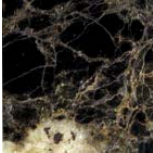

LIGHT GREY ash

MUD ash

ANTHRACITE ash

BLACK ash

DARK BROWN ash

RED ash

YELLOW ash

GREEN ash

TEAL ash

DARK BLUE ash

Printed colors are to be considered as indicative | I colori stampati sono da considerarsi indicativi

NIMIS

Cesare Arosio - 2023

TOP FINISHES - MARBLE | *FINITURA TOP - MARMO*

CALACATTA

cat. 1
matt | glossy

SAHARA NOIR

cat. 1
matt | glossy

SILVER ROOTS

cat. 1
matt | glossy

EMPERADOR DARK

cat. 2
matt | glossy

CARRARA

cat. 2
matt | glossy

STARDUST

cat. 2
matt | glossy

NERO MARQUINA

cat. 2
matt | glossy