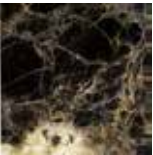

CALACATTA

cat. 1
matt | glossy

SAHARA NOIR

cat. 1
matt | glossy

SILVER ROOTS

cat. 1
matt | glossy

EMPERADOR DARK

cat. 2
matt | glossy

CARRARA

cat. 2
matt | glossy

STARDUST

cat. 2
matt | glossy

NERO MARQUINA

cat. 2
matt | glossy

TOP - BACK-PAINTED GLASS | TOP - VETRO RETROVERNICIATO

WHITE back-painted