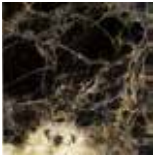

### TOP FINISHES - MARBLE | *FINITURA TOP - MARMO*

CALACATTA

cat. 1  
matt | glossy

SAHARA NOIR

cat. 1  
matt | glossy

SILVER ROOTS

cat. 1  
matt | glossy

EMPERADOR DARK

cat. 2  
matt | glossy

CARRARA

cat. 2  
matt | glossy

STARDUST

cat. 2  
matt | glossy

NERO MARQUINA

cat. 2  
matt | glossy

Printed colors are to be considered as indicative | *I colori stampati sono da considerarsi indicativi*