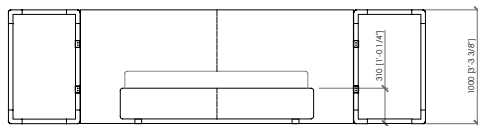

#### Dimensioni materassi

*cm 160x200  
queen size cm 152x203  
cm 180x200  
cm 200x200  
king size cm 193x203*

#### Note

*Disponibile con box contenitore*

**ANZIO BED**  
MC Lab - 2023

**GENERAL DRAWING | DISEGNO GENERALE**

**saddle accessory | accessori cuoio**

**cm 367x215x100h (31h)**  
**in 144"1/2x84"2/3x39"3/8h (12"1/5h)**  
 rete | slatted cm 160x200 | in 63"x78"3/4

**US MARKET - QUEEN SIZE**  
**cm 367x218x100h (31h)**  
**in 144"1/2x85"5/6x39"3/8h (12"1/5h)**  
 rete | slatted cm 152x203 | in 60"x80"

**cm 367x215x100h (31h)**  
**in 144"1/2x84"2/3x39"3/8h (12"1/5h)**  
 rete | slatted cm 180x200 | in 70"6/7x78"3/4