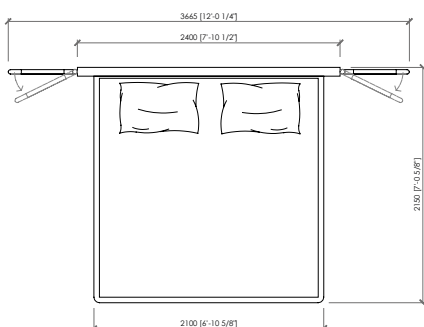

cm 367x215x100h (31h)
in 144"1/2x84"2/3x39"3/8h (12"1/5h)
rete | slatted cm 200x200 | in 63"x78"3/4

US MARKET - KING SIZE
cm 367x218x100h (31h)
in 144"1/2x85"5/6x39"3/8h (12"1/5h)
rete | slatted cm 192x203 | in 76"x80"