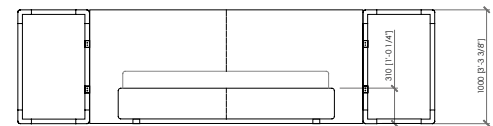

#### Dimensioni materassi

*cm 160x200  
queen size cm 152x203  
cm 180x200  
cm 200x200  
king size cm 193x203*

#### Note

*Disponibile con box contenitore*

**ANZIO BED**  
MC Lab - 2023

**GENERAL DRAWING | DISEGNO GENERALE**

**saddle accessory | accessori cuoio**

**cm 367x215x100h (31h)**  
**in 144"1/2x84"2/3x39"3/8h (12"1/5h)**  
 rete | slatted cm 160x200 | in 63"x78"3/4

**US MARKET - QUEEN SIZE**  
**cm 367x218x100h (31h)**  
**in 144"1/2x85"5/6x39"3/8h (12"1/5h)**  
 rete | slatted cm 152x203 | in 60"x80"

**cm 367x215x100h (31h)**  
**in 144"1/2x84"2/3x39"3/8h (12"1/5h)**  
 rete | slatted cm 180x200 | in 70"6/7x78"3/4