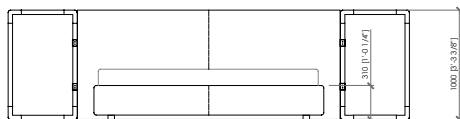

cm 367x215x100h (31h)
in 144"1/2x84"2/3x39"3/8h (12"1/5h)
rete | slatted cm 200x200 | in 63"x78"3/4

US MARKET - KING SIZE
cm 367x218x100h (31h)
in 144"1/2x85"5/6x39"3/8h (12"1/5h)
rete | slatted cm 192x203 | in 76"x80"