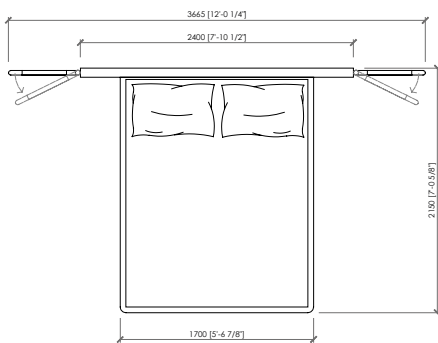

#### Note

*Disponibile con box contenitore*

**ANZIO BED**  
MC Lab - 2023

**GENERAL DRAWING | DISEGNO GENERALE**

**saddle accessory | accessori cuoio**

**cm 367x215x100h (31h)**  
**in 144"1/2x84"2/3x39"3/8h (12"1/5h)**  
 rete | slatted cm 160x200 | in 63"x78"3/4

**US MARKET - QUEEN SIZE**  
**cm 367x218x100h (31h)**  
**in 144"1/2x85"5/6x39"3/8h (12"1/5h)**  
 rete | slatted cm 152x203 | in 60"x80"

**cm 367x215x100h (31h)**  
**in 144"1/2x84"2/3x39"3/8h (12"1/5h)**  
 rete | slatted cm 180x200 | in 70"6/7x78"3/4