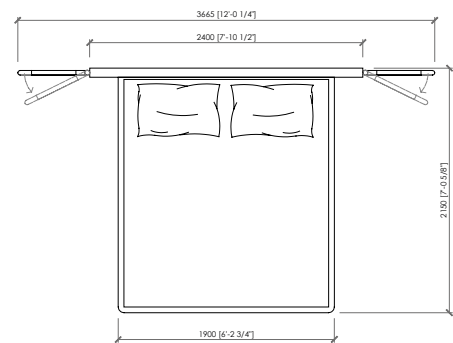

#### Dimensioni materassi

*cm 160x200  
queen size cm 152x203  
cm 180x200  
cm 200x200  
king size cm 193x203*

#### Note

*Disponibile con box contenitore*

**ANZIO BED**  
MC Lab - 2023

**GENERAL DRAWING | DISEGNO GENERALE**

**saddle accessory | accessori cuoio**

**cm 367x215x100h (31h)**  
**in 144"1/2x84"2/3x39"3/8h (12"1/5h)**  
 rete | slatted cm 160x200 | in 63"x78"3/4

**US MARKET - QUEEN SIZE**  
**cm 367x218x100h (31h)**  
**in 144"1/2x85"5/6x39"3/8h (12"1/5h)**  
 rete | slatted cm 152x203 | in 60"x80"

**cm 367x215x100h (31h)**  
**in 144"1/2x84"2/3x39"3/8h (12"1/5h)**  
 rete | slatted cm 180x200 | in 70"6/7x78"3/4