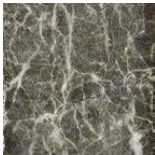

cat. 1
matt | shine

SAHARA NOIR

cat. 1
matt | shine

DOVER WHITE

cat. 1
matt | shine

TAJ MAHAL

cat. 1
matt | shine

EMPERADOR DARK

cat. 2
matt | shine

STARDUST

cat. 2
matt | shine

CARRARA

cat. 2
matt | shine

NERO MARQUINA

cat. 2
matt | shine

Printed colors are to be considered as indicative | I colori stampati sono da considerarsi indicativi