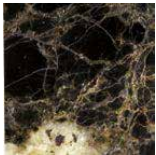

cat. 1
matt | shine

SAHARA NOIR

cat. 1
matt | shine

DOVER WHITE

cat. 1
matt | shine

TAJ MAHAL

cat. 1
matt | shine

EMPERADOR DARK

cat. 2
matt | shine

STARDUST

cat. 2
matt | shine

CARRARA

cat. 2
matt | shine

NERO MARQUINA

cat. 2
matt | shine

Printed colors are to be considered as indicative | I colori stampati sono da considerarsi indicativi