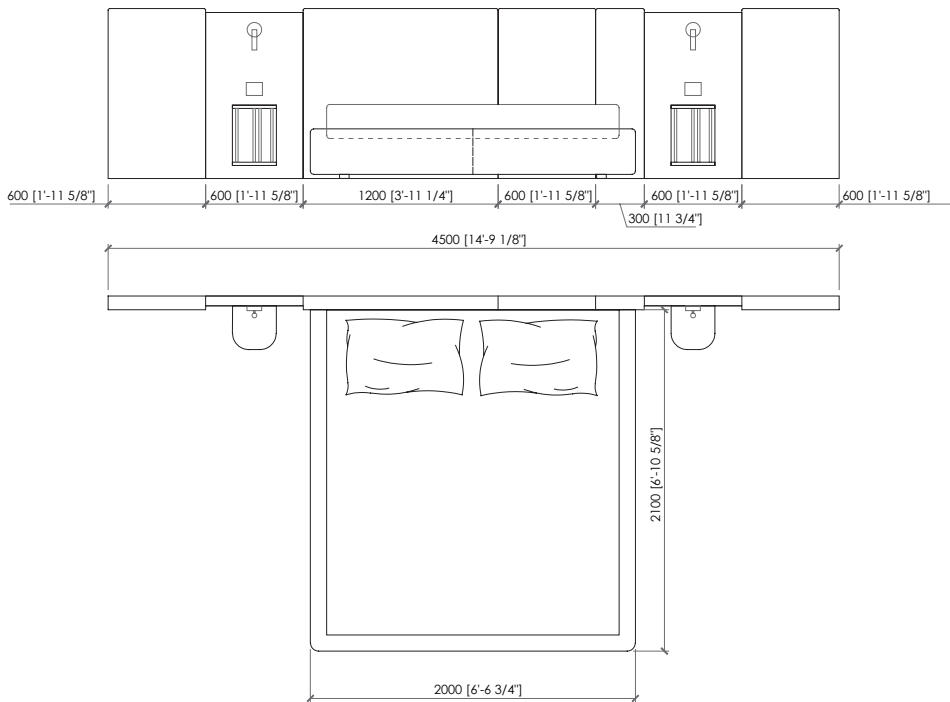

wooden panels | pannelli in legno

Composition example | esempio di composizione