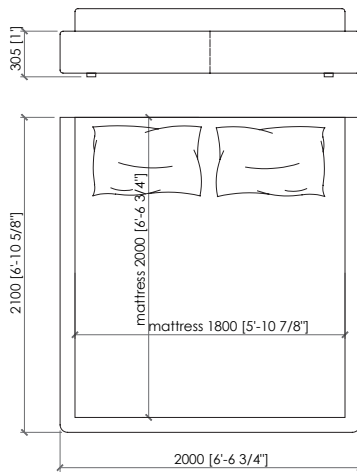

sommier

mattress | materasso 180