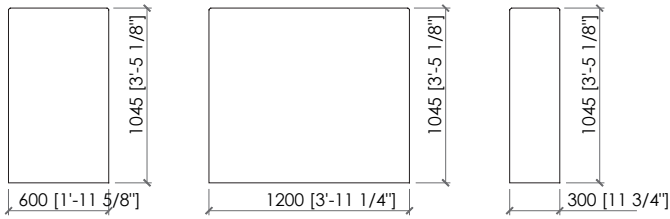

TRICOLORE

Arch. Marco Piva - 2024

upholstered panels | pannelli imbottiti