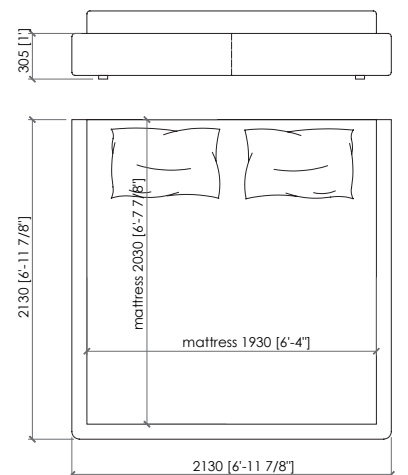

sommier

mattress | materasso king size