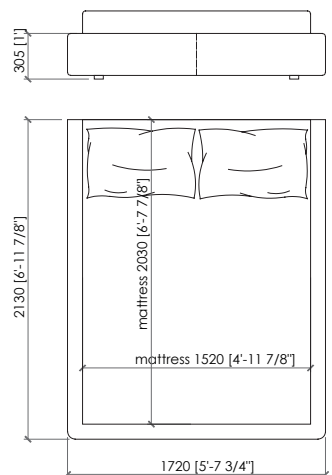

sommier

mattress | materasso queen size