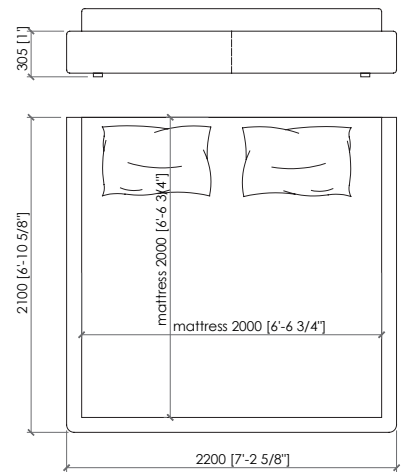

sommier

mattress | materasso 200