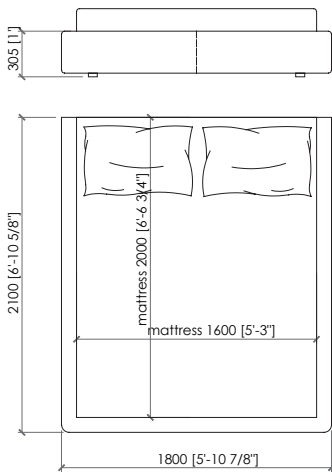

TRICOLORE

Arch. Marco Piva - 2024

sommier

mattress | materasso 160