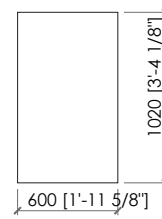

wooden panels | pannelli in legno