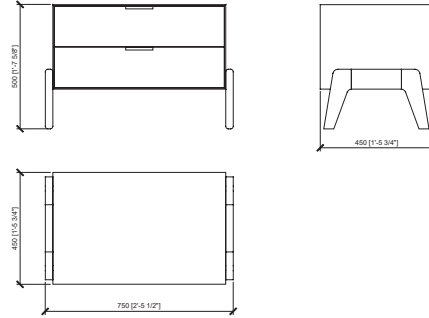

MDF panel lacquered | ebony veneer

Inside drawer

Ash open-pore veneered

Handle

Metal finish MC chrome | painted metal

Dimensions

Solferino

cm 51(top 45)x45x52h | in 20"(top)17"5/7x17"5/7x20"1/2h

Solferino large

cm 75(top 69)x45x52h | in 29"1/2x(27"1/6)x17"5/7x20"1/2h

Solferino 7

cm 60x45x133h | in 23"5/8x17"5/7x52"1/3h

Dimensions in mm. MC Meroni & Colzani reserved the right to make change is reserved. This informations are based on the last price list.

Frontali cassetti

Pannello di fibra a media densità laccato
Impiallacciato con essenza ebano

Interno cassetti

Impiallacciato frassino poro aperto

Maniglia

Metallo in finitura MC cromo | metallo verniciato

Dimensioni

Solferino cm 51(top 45)x45x52h

Solferino large cm 75(top 69)x45x52h

Solferino 7 cm 60x45x133h

SOLFERINO

Maurizio Di Mauro - 2016

SOLFERINO

SOLFERINO LARGE

SOLFERINO 7