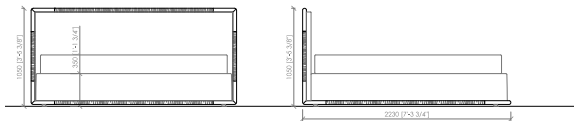

cm 180x200

cm 200x200

king size cm 193x203

Note

Disponibile con box contenitore

SAN MARCO

Maurizio Di Mauro - 2017

LOW

cm 180x223x105h (35h)
in 70"6/7x87"4/5x41"1/3h (13"7/9h)
 rete | slatted cm 160x200 | in 63"x78"3/4

US MARKET - QUEEN SIZE
cm 172x226x105h (35h)
in 67"5/7x89"x41"1/3h (13"7/9h)
 rete | slatted cm 152x203 | in 60"x80"

cm 200x223x212h (35h)
in 78"3/4x87"4/5x83"1/2h (13"7/9h)
 rete | slatted cm 180x200 | in 70"6/7x78"3/4

cm 220x223x105h (35h)
in 86"2/5x87"4/5x41"1/3h (13"7/9h)
 rete | slatted cm 200x200 | in 63"x78"3/4

US MARKET - KING SIZE
cm 213x226x105h (35h)
in 83"6/7x89"x41"1/3h (13"7/9h)
 rete | slatted cm 193x203 | in 76"x80"

SAN MARCO

Maurizio Di Mauro - 2017

COVER - FABRIC and LEATHER | RIVESTIMENTO - TESSUTO o PELLE