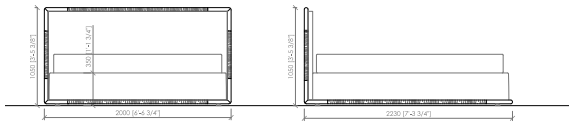

cm 180x200

cm 200x200

king size cm 193x203

Note

Disponibile con box contenitore

SAN MARCO

Maurizio Di Mauro - 2017

LOW

cm 180x223x105h (35h)
in 70"6/7x87"4/5x41"1/3h (13"7/9h)
 rete | slatted cm 160x200 | in 63"x78"3/4

US MARKET - QUEEN SIZE
cm 172x226x105h (35h)
in 67"5/7x89"x41"1/3h (13"7/9h)
 rete | slatted cm 152x203 | in 60"x80"

cm 200x223x212h (35h)
in 78"3/4x87"4/5x83"1/2h (13"7/9h)
 rete | slatted cm 180x200 | in 70"6/7x78"3/4

cm 220x223x105h (35h)
in 86"2/5x87"4/5x41"1/3h (13"7/9h)
 rete | slatted cm 200x200 | in 63"x78"3/4

US MARKET - KING SIZE
cm 213x226x105h (35h)
in 83"6/7x89"x41"1/3h (13"7/9h)
 rete | slatted cm 193x203 | in 76"x80"

SAN MARCO

Maurizio Di Mauro - 2017

COVER - FABRIC and LEATHER | RIVESTIMENTO - TESSUTO o PELLE