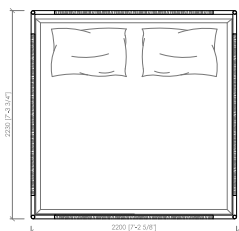

cm 180x200

cm 200x200

king size cm 193x203

Note

Disponibile con box contenitore

SAN MARCO

Maurizio Di Mauro - 2017

LOW

cm 180x223x105h (35h)
in 70"6/7x87"4/5x41"1/3h (13"7/9h)
 rete | slatted cm 160x200 | in 63"x78"3/4

US MARKET - QUEEN SIZE
cm 172x226x105h (35h)
in 67"5/7x89"x41"1/3h (13"7/9h)
 rete | slatted cm 152x203 | in 60"x80"

cm 200x223x212h (35h)
in 78"3/4x87"4/5x83"1/2h (13"7/9h)
 rete | slatted cm 180x200 | in 70"6/7x78"3/4

cm 220x223x105h (35h)
in 86"2/5x87"4/5x41"1/3h (13"7/9h)
 rete | slatted cm 200x200 | in 63"x78"3/4

US MARKET - KING SIZE
cm 213x226x105h (35h)
in 83"6/7x89"x41"1/3h (13"7/9h)
 rete | slatted cm 193x203 | in 76"x80"

SAN MARCO

Maurizio Di Mauro - 2017

COVER - FABRIC and LEATHER | RIVESTIMENTO - TESSUTO o PELLE