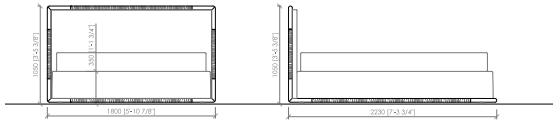

cm 180x200

cm 200x200

king size cm 193x203

Note

Disponibile con box contenitore

SAN MARCO

Maurizio Di Mauro - 2017

LOW

cm 180x223x105h (35h)
in 70"6/7x87"4/5x41"1/3h (13"7/9h)
 rete | slatted cm 160x200 | in 63"x78"3/4

US MARKET - QUEEN SIZE
cm 172x226x105h (35h)
in 67"5/7x89"x41"1/3h (13"7/9h)
 rete | slatted cm 152x203 | in 60"x80"

cm 200x223x212h (35h)
in 78"3/4x87"4/5x83"1/2h (13"7/9h)
 rete | slatted cm 180x200 | in 70"6/7x78"3/4

cm 220x223x105h (35h)
in 86"2/5x87"4/5x41"1/3h (13"7/9h)
 rete | slatted cm 200x200 | in 63"x78"3/4