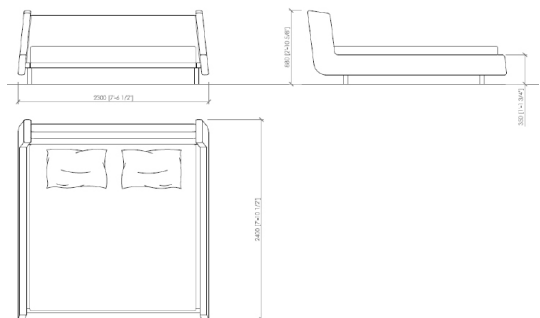

cm 230x240x88h (35h)
in 90"5/9x94"1/2x34"2/3h (13"7/9h)
rete | slatted cm 200x200 | in 78"3/4x78"3/4

US MARKET - KING SIZE
cm 223x243x88h (35h)
in 87"4/5x95"2/3x34"2/3h (13"7/9h)
rete | slatted cm 193x203 | in 76"x80"