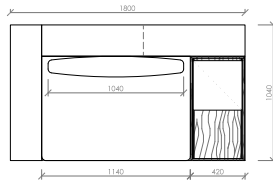

Divano lineare
Linear sofa
cm 228x104
in 89"3/4x41"

Divano lineare
Linear sofa
cm 252x104
in 99"1/5x41"

Laterale DX/SX
Side R/L
cm 102x104
in 40"1/6x41"

Laterale DX/SX
Side R/L
cm 114x104
in 44"7/8x41"

Laterale DX/SX
Side R/L
cm 126x104
in 49"3/5x41"

Laterale DX/SX
Side R/L
cm 138x104
in 54"1/3x41"

Laterale DX/SX
Side R/L
cm 150x104
in 59"x41"

Laterale DX/SX
Side R/L
cm 162x104
in 65"3/7x41"

PORTOCERVO
MC Lab - 2019

Laterale DX/SX
Side R/L
cm 180x104
in 70"6/7x41"

Laterale DX/SX con tavolino integrato
Side R/L with integrated table
cm 180x104
in 70"6/7x41"

Laterale DX/SX
Side R/L
cm 204x104
in 80"1/3x41"

Laterale DX/SX con tavolino integrato
Side R/L with integrated table
cm 204x104
in 80"1/3x41"

Laterale DX/SX
Side R/L
cm 228x104
in 89"3/4x41"

Centrale
Central
cm 78x104
in 30"5/7x41"

Centrale
Central
cm 90x104
in 35"3/7x41"

Centrale
Central
cm 102x104
in 40"1/6x41"

Centrale
Central
cm 114x104
in 47"7/8x41"