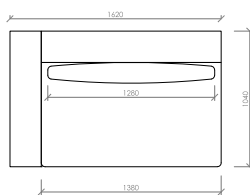

Divano lineare
Linear sofa
cm 228x104
in 89"3/4x41"

Divano lineare
Linear sofa
cm 252x104
in 99"1/5x41"

Laterale DX/SX
Side R/L
cm 102x104
in 40"1/6x41"

Laterale DX/SX
Side R/L
cm 114x104
in 44"7/8x41"

Laterale DX/SX
Side R/L
cm 126x104
in 49"3/5x41"

Laterale DX/SX
Side R/L
cm 138x104
in 54"1/3x41"

Laterale DX/SX
Side R/L
cm 150x104
in 59"x41"

Laterale DX/SX
Side R/L
cm 162x104
in 65"3/7x41"

PORTOCERVO
MC Lab - 2019

Laterale DX/SX
Side R/L
cm 180x104
in 70"6/7x41"

Laterale DX/SX con tavolino integrato
Side R/L with integrated table
cm 180x104
in 70"6/7x41"

Laterale DX/SX
Side R/L
cm 204x104
in 80"1/3x41"

Laterale DX/SX con tavolino integrato
Side R/L with integrated table
cm 204x104
in 80"1/3x41"

Laterale DX/SX
Side R/L
cm 228x104
in 89"3/4x41"

Centrale
Central
cm 78x104
in 30"5/7x41"

Centrale
Central
cm 90x104
in 35"3/7x41"

Centrale
Central
cm 102x104
in 40"1/6x41"

Centrale
Central
cm 114x104
in 47"7/8x41"