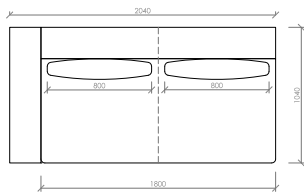

Divano lineare
Linear sofa
cm 228x104
in 89"3/4x41"

Divano lineare
Linear sofa
cm 252x104
in 99"1/5x41"

Laterale DX/SX
Side R/L
cm 102x104
in 40"1/6x41"

Laterale DX/SX
Side R/L
cm 114x104
in 44"7/8x41"

Laterale DX/SX
Side R/L
cm 126x104
in 49"3/5x41"

Laterale DX/SX
Side R/L
cm 138x104
in 54"1/3x41"

Laterale DX/SX
Side R/L
cm 150x104
in 59"x41"

Laterale DX/SX
Side R/L
cm 162x104
in 65"3/7x41"

PORTOCERVO
MC Lab - 2019

Laterale DX/SX
Side R/L
cm 180x104
in 70"6/7x41"

Laterale DX/SX con tavolino integrato
Side R/L with integrated table
cm 180x104
in 70"6/7x41"

Laterale DX/SX
Side R/L
cm 204x104
in 80"1/3x41"

Laterale DX/SX con tavolino integrato
Side R/L with integrated table
cm 204x104
in 80"1/3x41"

Laterale DX/SX
Side R/L
cm 228x104
in 89"3/4x41"

Centrale
Central
cm 78x104
in 30"5/7x41"

Centrale
Central
cm 90x104
in 35"3/7x41"

Centrale
Central
cm 102x104
in 40"1/6x41"

Centrale
Central
cm 114x104
in 47"7/8x41"