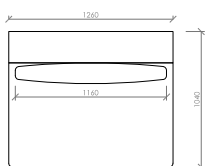

Divano lineare
Linear sofa
cm 228x104
in 89"3/4x41"

Divano lineare
Linear sofa
cm 252x104
in 99"1/5x41"

Laterale DX/SX
Side R/L
cm 102x104
in 40"1/6x41"

Laterale DX/SX
Side R/L
cm 114x104
in 44"7/8x41"

Laterale DX/SX
Side R/L
cm 126x104
in 49"3/5x41"

Laterale DX/SX con tavolino integrato
Side R/L with integrated table
cm 180x104
in 70"6/7x41"

Laterale DX/SX
Side R/L
cm 204x104
in 80"1/3x41"

Laterale DX/SX con tavolino integrato
Side R/L with integrated table
cm 204x104
in 80"1/3x41"

Laterale DX/SX
Side R/L
cm 228x104
in 89"3/4x41"

Centrale
Central
cm 78x104
in 30"5/7x41"

Centrale
Central
cm 90x104
in 35"3/7x41"

Centrale
Central
cm 102x104
in 40"1/6x41"

Centrale
Central
cm 114x104
in 47"7/8x41"

Centrale
Central
cm 126x104
in 49"3/5x41"

Centrale
Central
cm 138x104
in 54"1/3x41"

Centrale
Central
cm 156x104
in 61"3/7x41"

Centrale con tavolino integrato
Central with integrated table
cm 156x104
in 61"3/7x41"