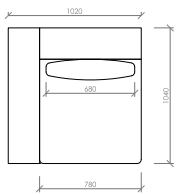

Elementi in legno (optional)

Curvato impiallacciato noce canaletto o frassino poro aperto

PORTOCERVO

MC Lab - 2019

Poltrona
Armchair
cm 126x104
in 49"3/5x41"

Divano lineare
Linear sofa
cm 204x104
in 80"1/3x41"

Divano lineare
Linear sofa
cm 228x104
in 89"3/4x41"

Divano lineare
Linear sofa
cm 252x104
in 99"1/5x41"

Laterale DX/SX
Side R/L
cm 102x104
in 40"1/6x41"

Laterale DX/SX
Side R/L
cm 114x104
in 44"7/8x41"

Laterale DX/SX
Side R/L
cm 126x104
in 49"3/5x41"

Laterale DX/SX
Side R/L
cm 138x104
in 54"1/3x41"

Laterale DX/SX
Side R/L
cm 150x104
in 59"x41"

Laterale DX/SX
Side R/L
cm 162x104
in 65"3/7x41"

PORTOCERVO
MC Lab - 2019

Laterale DX/SX
Side R/L
cm 180x104
in 70"6/7x41"

Laterale DX/SX con tavolino integrato
Side R/L with integrated table
cm 180x104
in 70"6/7x41"

Laterale DX/SX
Side R/L
cm 204x104
in 80"1/3x41"

Laterale DX/SX con tavolino integrato
Side R/L with integrated table
cm 204x104
in 80"1/3x41"