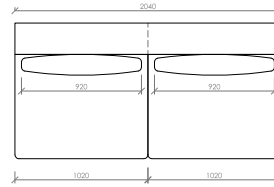

Laterale DX/SX
Side R/L
cm 228x104
in 89"3/4x41"

Centrale
Central
cm 78x104
in 30"5/7x41"

Centrale
Central
cm 90x104
in 35"3/7x41"

Centrale
Central
cm 102x104
in 40"1/6x41"

Centrale
Central
cm 114x104
in 47"7/8x41"

Centrale
Central
cm 126x104
in 49"3/5x41"

Centrale
Central
cm 138x104
in 54"1/3x41"

Centrale
Central
cm 156x104
in 61"3/7x41"

Centrale con tavolino integrato
Central with integrated table
cm 156x104
in 61"3/7x41"

PORTOCERVO
MC Lab - 2019

Centrale
Central
cm 180x104
in 70"6/7x41"

Centrale con tavolino integrato
Central with integrated table
cm 180x104
in 70"6/7x41"

Centrale
Central
cm 204x104
in 80"1/3x41"

Chaise longue DX/SX
Chaise longue R/L
cm 114x180
in 44"7/8x70"6/7

Chaise longue DX/SX senza bracciolo
Chaise longue R/L without armrest
cm 102x180
in 40"1/6x70"6/7

Elemento ad angolo
Corner element
cm 231x167
in 91"x65"3/4

Elemento sagomato dx/sx
Shaped element L/R
cm 130x180
in 51"1/6x70"6/7x15"