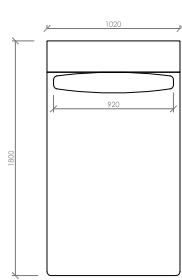

Laterale DX/SX
Side R/L
cm 228x104
in 89"3/4x41"

Centrale
Central
cm 78x104
in 30"5/7x41"

Centrale
Central
cm 90x104
in 35"3/7x41"

Centrale
Central
cm 102x104
in 40"1/6x41"

Centrale
Central
cm 114x104
in 47"7/8x41"

Centrale
Central
cm 126x104
in 49"3/5x41"

Centrale
Central
cm 138x104
in 54"1/3x41"

Centrale
Central
cm 156x104
in 61"3/7x41"

Centrale con tavolino integrato
Central with integrated table
cm 156x104
in 61"3/7x41"

PORTOCERVO
MC Lab - 2019

Centrale
Central
cm 180x104
in 70"6/7x41"

Centrale con tavolino integrato
Central with integrated table
cm 180x104
in 70"6/7x41"

Centrale
Central
cm 204x104
in 80"1/3x41"

Chaise longue DX/SX
Chaise longue R/L
cm 114x180
in 44"7/8x70"6/7

Chaise longue DX/SX senza bracciolo
Chaise longue R/L without armrest
cm 102x180
in 40"1/6x70"6/7

Elemento ad angolo
Corner element
cm 231x167
in 91"x65"3/4

Elemento sagomato dx/sx
Shaped element L/R
cm 130x180
in 51"1/6x70"6/7x15"