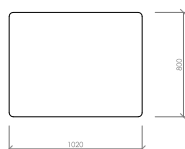

Chaise longue DX/SX senza bracciolo
Chaise longue R/L without armrest
cm 102x180
in 40"1/6x70"6/7

Elemento ad angolo
Corner element
cm 231x167
in 91"x65"3/4

Elemento sagomato dx/sx
Shaped element L/R
cm 130x180
in 51"1/6x70"6/7x15"

Supporto removibile
Removable back support
cm 60x30x30h
in 23"5/8x11"4/5x11"4/5h

Cuscino schienale
Back cushion
cm 48x48
in 18"8/9x18"8/9

Pouf A
Pouf A
cm 78x80
in 30"5/7x31"1/2

Pouf B
Pouf B
cm 102x80
in 40"1/6x31"1/2