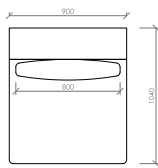

Divano lineare
Linear sofa
cm 228x104
in 89"3/4x41"

Divano lineare
Linear sofa
cm 252x104
in 99"1/5x41"

Laterale DX/SX
Side R/L
cm 102x104
in 40"1/6x41"

Laterale DX/SX
Side R/L
cm 114x104
in 44"7/8x41"

Laterale DX/SX
Side R/L
cm 126x104
in 49"3/5x41"

Laterale DX/SX
Side R/L
cm 138x104
in 54"1/3x41"

Laterale DX/SX
Side R/L
cm 150x104
in 59"x41"

Laterale DX/SX
Side R/L
cm 162x104
in 65"3/7x41"

PORTOCERVO
MC Lab - 2019

Laterale DX/SX
Side R/L
cm 180x104
in 70"6/7x41"

Laterale DX/SX con tavolino integrato
Side R/L with integrated table
cm 180x104
in 70"6/7x41"

Laterale DX/SX
Side R/L
cm 204x104
in 80"1/3x41"

Laterale DX/SX con tavolino integrato
Side R/L with integrated table
cm 204x104
in 80"1/3x41"

Laterale DX/SX
Side R/L
cm 228x104
in 89"3/4x41"

Centrale
Central
cm 78x104
in 30"5/7x41"

Centrale
Central
cm 90x104
in 35"3/7x41"

Centrale
Central
cm 102x104
in 40"1/6x41"

Centrale
Central
cm 114x104
in 47"7/8x41"