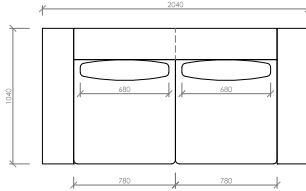

Elementi in legno (optional)

Curvato impiallacciato noce canaletto o frassino poro aperto

PORTOCERVO

MC Lab - 2019

Poltrona
Armchair
cm 126x104
in 49"3/5x41"

Divano lineare
Linear sofa
cm 204x104
in 80"1/3x41"

Divano lineare
Linear sofa
cm 228x104
in 89"3/4x41"

Divano lineare
Linear sofa
cm 252x104
in 99"1/5x41"

Laterale DX/SX
Side R/L
cm 102x104
in 40"1/6x41"

Laterale DX/SX
Side R/L
cm 114x104
in 44"7/8x41"

Laterale DX/SX
Side R/L
cm 126x104
in 49"3/5x41"

Laterale DX/SX
Side R/L
cm 138x104
in 54"1/3x41"

Laterale DX/SX
Side R/L
cm 150x104
in 59"x41"

Laterale DX/SX
Side R/L
cm 162x104
in 65"3/7x41"

PORTOCERVO
MC Lab - 2019

Laterale DX/SX
Side R/L
cm 180x104
in 70"6/7x41"

Laterale DX/SX con tavolino integrato
Side R/L with integrated table
cm 180x104
in 70"6/7x41"

Laterale DX/SX
Side R/L
cm 204x104
in 80"1/3x41"

Laterale DX/SX con tavolino integrato
Side R/L with integrated table
cm 204x104
in 80"1/3x41"