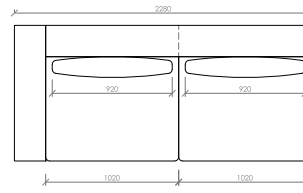

Divano lineare
Linear sofa
cm 228x104
in 89"3/4x41"

Divano lineare
Linear sofa
cm 252x104
in 99"1/5x41"

Laterale DX/SX
Side R/L
cm 102x104
in 40"1/6x41"

Laterale DX/SX
Side R/L
cm 114x104
in 44"7/8x41"

Laterale DX/SX
Side R/L
cm 126x104
in 49"3/5x41"

Laterale DX/SX
Side R/L
cm 138x104
in 54"1/3x41"

Laterale DX/SX
Side R/L
cm 150x104
in 59"x41"

Laterale DX/SX
Side R/L
cm 162x104
in 65"3/7x41"

PORTOCERVO
MC Lab - 2019

Laterale DX/SX
Side R/L
cm 180x104
in 70"6/7x41"

Laterale DX/SX con tavolino integrato
Side R/L with integrated table
cm 180x104
in 70"6/7x41"

Laterale DX/SX
Side R/L
cm 204x104
in 80"1/3x41"

Laterale DX/SX con tavolino integrato
Side R/L with integrated table
cm 204x104
in 80"1/3x41"

Laterale DX/SX
Side R/L
cm 228x104
in 89"3/4x41"

Centrale
Central
cm 78x104
in 30"5/7x41"

Centrale
Central
cm 90x104
in 35"3/7x41"

Centrale
Central
cm 102x104
in 40"1/6x41"

Centrale
Central
cm 114x104
in 47"7/8x41"