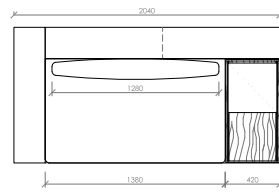

Divano lineare
Linear sofa
cm 228x104
in 89"3/4x41"

Divano lineare
Linear sofa
cm 252x104
in 99"1/5x41"

Laterale DX/SX
Side R/L
cm 102x104
in 40"1/6x41"

Laterale DX/SX
Side R/L
cm 114x104
in 44"7/8x41"

Laterale DX/SX
Side R/L
cm 126x104
in 49"3/5x41"

Laterale DX/SX
Side R/L
cm 138x104
in 54"1/3x41"

Laterale DX/SX
Side R/L
cm 150x104
in 59"x41"

Laterale DX/SX
Side R/L
cm 162x104
in 65"3/7x41"

PORTOCERVO
MC Lab - 2019

Laterale DX/SX
Side R/L
cm 180x104
in 70"6/7x41"

Laterale DX/SX con tavolino integrato
Side R/L with integrated table
cm 180x104
in 70"6/7x41"

Laterale DX/SX
Side R/L
cm 204x104
in 80"1/3x41"

Laterale DX/SX con tavolino integrato
Side R/L with integrated table
cm 204x104
in 80"1/3x41"

Laterale DX/SX
Side R/L
cm 228x104
in 89"3/4x41"

Centrale
Central
cm 78x104
in 30"5/7x41"

Centrale
Central
cm 90x104
in 35"3/7x41"

Centrale
Central
cm 102x104
in 40"1/6x41"

Centrale
Central
cm 114x104
in 47"7/8x41"