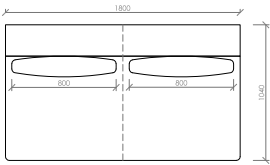

Laterale DX/SX con tavolino integrato
Side R/L with integrated table
cm 180x104
in 70"6/7x41"

Laterale DX/SX
Side R/L
cm 204x104
in 80"1/3x41"

Laterale DX/SX con tavolino integrato
Side R/L with integrated table
cm 204x104
in 80"1/3x41"

Laterale DX/SX
Side R/L
cm 228x104
in 89"3/4x41"

Centrale
Central
cm 78x104
in 30"5/7x41"

Centrale
Central
cm 90x104
in 35"3/7x41"

Centrale
Central
cm 102x104
in 40"1/6x41"

Centrale
Central
cm 114x104
in 47"7/8x41"

Centrale
Central
cm 126x104
in 49"3/5x41"

Centrale
Central
cm 138x104
in 54"1/3x41"

Centrale
Central
cm 156x104
in 61"3/7x41"

Centrale con tavolino integrato
Central with integrated table
cm 156x104
in 61"3/7x41"

PORTOCERVO
MC Lab - 2019

Centrale
Central
cm 180x104
in 70"6/7x41"

Centrale con tavolino integrato
Central with integrated table
cm 180x104
in 70"6/7x41"

Centrale
Central
cm 204x104
in 80"1/3x41"

Chaise longue DX/SX
Chaise longue R/L
cm 114x180
in 44"7/8x70"6/7