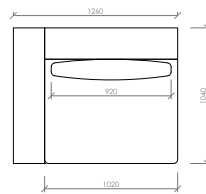

Divano lineare
Linear sofa
cm 228x104
in 89"3/4x41"

Divano lineare
Linear sofa
cm 252x104
in 99"1/5x41"

Laterale DX/SX
Side R/L
cm 102x104
in 40"1/6x41"

Laterale DX/SX
Side R/L
cm 114x104
in 44"7/8x41"

Laterale DX/SX
Side R/L
cm 126x104
in 49"3/5x41"

Laterale DX/SX
Side R/L
cm 138x104
in 54"1/3x41"

Laterale DX/SX
Side R/L
cm 150x104
in 59"x41"

Laterale DX/SX
Side R/L
cm 162x104
in 65"3/7x41"

PORTOCERVO
MC Lab - 2019

Laterale DX/SX
Side R/L
cm 180x104
in 70"6/7x41"

Laterale DX/SX con tavolino integrato
Side R/L with integrated table
cm 180x104
in 70"6/7x41"

Laterale DX/SX
Side R/L
cm 204x104
in 80"1/3x41"

Laterale DX/SX con tavolino integrato
Side R/L with integrated table
cm 204x104
in 80"1/3x41"

Laterale DX/SX
Side R/L
cm 228x104
in 89"3/4x41"

Centrale
Central
cm 78x104
in 30"5/7x41"

Centrale
Central
cm 90x104
in 35"3/7x41"

Centrale
Central
cm 102x104
in 40"1/6x41"

Centrale
Central
cm 114x104
in 47"7/8x41"