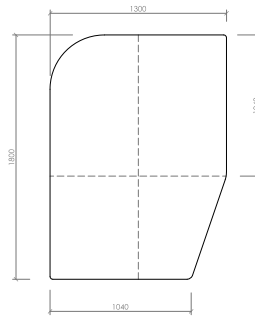

Laterale DX/SX
Side R/L
cm 228x104
in 89"3/4x41"

Centrale
Central
cm 78x104
in 30"5/7x41"

Centrale
Central
cm 90x104
in 35"3/7x41"

Centrale
Central
cm 102x104
in 40"1/6x41"

Centrale
Central
cm 114x104
in 47"7/8x41"

Centrale
Central
cm 126x104
in 49"3/5x41"

Centrale
Central
cm 138x104
in 54"1/3x41"

Centrale
Central
cm 156x104
in 61"3/7x41"

Centrale con tavolino integrato
Central with integrated table
cm 156x104
in 61"3/7x41"

PORTOCERVO
MC Lab - 2019

Centrale
Central
cm 180x104
in 70"6/7x41"

Centrale con tavolino integrato
Central with integrated table
cm 180x104
in 70"6/7x41"

Centrale
Central
cm 204x104
in 80"1/3x41"

Chaise longue DX/SX
Chaise longue R/L
cm 114x180
in 44"7/8x70"6/7

Chaise longue DX/SX senza bracciolo
Chaise longue R/L without armrest
cm 102x180
in 40"1/6x70"6/7

Elemento ad angolo
Corner element
cm 231x167
in 91"x65"3/4

Elemento sagomato dx/sx
Shaped element L/R
cm 130x180
in 51"1/6x70"6/7x15"