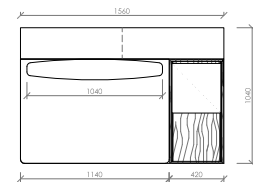

Laterale DX/SX con tavolino integrato
Side R/L with integrated table
cm 180x104
in 70"6/7x41"

Laterale DX/SX
Side R/L
cm 204x104
in 80"1/3x41"

Laterale DX/SX con tavolino integrato
Side R/L with integrated table
cm 204x104
in 80"1/3x41"

Laterale DX/SX
Side R/L
cm 228x104
in 89"3/4x41"

Centrale
Central
cm 78x104
in 30"5/7x41"

Centrale
Central
cm 90x104
in 35"3/7x41"

Centrale
Central
cm 102x104
in 40"1/6x41"

Centrale
Central
cm 114x104
in 47"7/8x41"

Centrale
Central
cm 126x104
in 49"3/5x41"

Centrale
Central
cm 138x104
in 54"1/3x41"

Centrale
Central
cm 156x104
in 61"3/7x41"

Centrale con tavolino integrato
Central with integrated table
cm 156x104
in 61"3/7x41"

PORTOCERVO
MC Lab - 2019

Centrale
Central
cm 180x104
in 70"6/7x41"

Centrale con tavolino integrato
Central with integrated table
cm 180x104
in 70"6/7x41"

Centrale
Central
cm 204x104
in 80"1/3x41"

Chaise longue DX/SX
Chaise longue R/L
cm 114x180
in 44"7/8x70"6/7