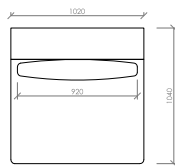

Laterale DX/SX
Side R/L
cm 138x104
in 54"1/3x41"

Laterale DX/SX
Side R/L
cm 150x104
in 59"x41"

Laterale DX/SX
Side R/L
cm 162x104
in 65"3/7x41"

PORTOCERVO
MC Lab - 2019

Laterale DX/SX
Side R/L
cm 180x104
in 70"6/7x41"

Laterale DX/SX con tavolino integrato
Side R/L with integrated table
cm 180x104
in 70"6/7x41"

Laterale DX/SX
Side R/L
cm 204x104
in 80"1/3x41"

Laterale DX/SX con tavolino integrato
Side R/L with integrated table
cm 204x104
in 80"1/3x41"

Laterale DX/SX
Side R/L
cm 228x104
in 89"3/4x41"

Centrale
Central
cm 78x104
in 30"5/7x41"

Centrale
Central
cm 90x104
in 35"3/7x41"

Centrale
Central
cm 102x104
in 40"1/6x41"

Centrale
Central
cm 114x104
in 47"7/8x41"

Centrale
Central
cm 126x104
in 49"3/5x41"

Centrale
Central
cm 138x104
in 54"1/3x41"

Centrale
Central
cm 156x104
in 61"3/7x41"

Centrale con tavolino integrato
Central with integrated table
cm 156x104
in 61"3/7x41"