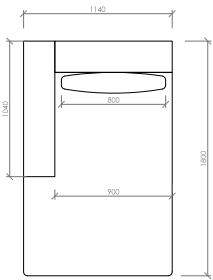

Laterale DX/SX
Side R/L
cm 228x104
in 89"3/4x41"

Centrale
Central
cm 78x104
in 30"5/7x41"

Centrale
Central
cm 90x104
in 35"3/7x41"

Centrale
Central
cm 102x104
in 40"1/6x41"

Centrale
Central
cm 114x104
in 47"7/8x41"

Centrale
Central
cm 126x104
in 49"3/5x41"

Centrale
Central
cm 138x104
in 54"1/3x41"

Centrale
Central
cm 156x104
in 61"3/7x41"

Centrale con tavolino integrato
Central with integrated table
cm 156x104
in 61"3/7x41"

PORTOCERVO
MC Lab - 2019

Centrale
Central
cm 180x104
in 70"6/7x41"

Centrale con tavolino integrato
Central with integrated table
cm 180x104
in 70"6/7x41"

Centrale
Central
cm 204x104
in 80"1/3x41"

Chaise longue DX/SX
Chaise longue R/L
cm 114x180
in 44"7/8x70"6/7

Chaise longue DX/SX senza bracciolo
Chaise longue R/L without armrest
cm 102x180
in 40"1/6x70"6/7

Elemento ad angolo
Corner element
cm 231x167
in 91"x65"3/4

Elemento sagomato dx/sx
Shaped element L/R
cm 130x180
in 51"1/6x70"6/7x15"