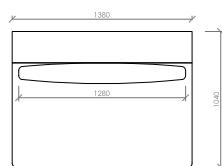

Divano lineare
Linear sofa
cm 228x104
in 89"3/4x41"

Divano lineare
Linear sofa
cm 252x104
in 99"1/5x41"

Laterale DX/SX
Side R/L
cm 102x104
in 40"1/6x41"

Laterale DX/SX
Side R/L
cm 114x104
in 44"7/8x41"

Laterale DX/SX
Side R/L
cm 126x104
in 49"3/5x41"

Laterale DX/SX con tavolino integrato
Side R/L with integrated table
cm 180x104
in 70"6/7x41"

Laterale DX/SX
Side R/L
cm 204x104
in 80"1/3x41"

Laterale DX/SX con tavolino integrato
Side R/L with integrated table
cm 204x104
in 80"1/3x41"

Laterale DX/SX
Side R/L
cm 228x104
in 89"3/4x41"

Centrale
Central
cm 78x104
in 30"5/7x41"

Centrale
Central
cm 90x104
in 35"3/7x41"

Centrale
Central
cm 102x104
in 40"1/6x41"

Centrale
Central
cm 114x104
in 47"7/8x41"

Centrale
Central
cm 126x104
in 49"3/5x41"

Centrale
Central
cm 138x104
in 54"1/3x41"

Centrale
Central
cm 156x104
in 61"3/7x41"

Centrale con tavolino integrato
Central with integrated table
cm 156x104
in 61"3/7x41"