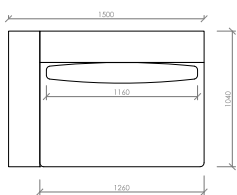

Divano lineare
Linear sofa
cm 228x104
in 89"3/4x41"

Divano lineare
Linear sofa
cm 252x104
in 99"1/5x41"

Laterale DX/SX
Side R/L
cm 102x104
in 40"1/6x41"

Laterale DX/SX
Side R/L
cm 114x104
in 44"7/8x41"

Laterale DX/SX
Side R/L
cm 126x104
in 49"3/5x41"

Laterale DX/SX
Side R/L
cm 138x104
in 54"1/3x41"

Laterale DX/SX
Side R/L
cm 150x104
in 59"x41"

Laterale DX/SX
Side R/L
cm 162x104
in 65"3/7x41"

PORTOCERVO
MC Lab - 2019

Laterale DX/SX
Side R/L
cm 180x104
in 70"6/7x41"

Laterale DX/SX con tavolino integrato
Side R/L with integrated table
cm 180x104
in 70"6/7x41"

Laterale DX/SX
Side R/L
cm 204x104
in 80"1/3x41"

Laterale DX/SX con tavolino integrato
Side R/L with integrated table
cm 204x104
in 80"1/3x41"

Laterale DX/SX
Side R/L
cm 228x104
in 89"3/4x41"

Centrale
Central
cm 78x104
in 30"5/7x41"

Centrale
Central
cm 90x104
in 35"3/7x41"

Centrale
Central
cm 102x104
in 40"1/6x41"

Centrale
Central
cm 114x104
in 47"7/8x41"