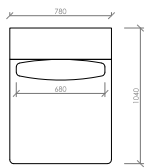

Divano lineare
Linear sofa
cm 228x104
in 89"3/4x41"

Divano lineare
Linear sofa
cm 252x104
in 99"1/5x41"

Laterale DX/SX
Side R/L
cm 102x104
in 40"1/6x41"

Laterale DX/SX
Side R/L
cm 114x104
in 44"7/8x41"

Laterale DX/SX
Side R/L
cm 126x104
in 49"3/5x41"

Laterale DX/SX
Side R/L
cm 138x104
in 54"1/3x41"

Laterale DX/SX
Side R/L
cm 150x104
in 59"x41"

Laterale DX/SX
Side R/L
cm 162x104
in 65"3/7x41"

PORTOCERVO
MC Lab - 2019

Laterale DX/SX
Side R/L
cm 180x104
in 70"6/7x41"

Laterale DX/SX con tavolino integrato
Side R/L with integrated table
cm 180x104
in 70"6/7x41"

Laterale DX/SX
Side R/L
cm 204x104
in 80"1/3x41"

Laterale DX/SX con tavolino integrato
Side R/L with integrated table
cm 204x104
in 80"1/3x41"

Laterale DX/SX
Side R/L
cm 228x104
in 89"3/4x41"

Centrale
Central
cm 78x104
in 30"5/7x41"

Centrale
Central
cm 90x104
in 35"3/7x41"

Centrale
Central
cm 102x104
in 40"1/6x41"

Centrale
Central
cm 114x104
in 47"7/8x41"