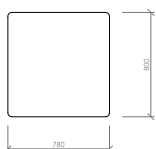

Pouf A
Pouf A
cm 78x80
in 30"5/7x31"1/2