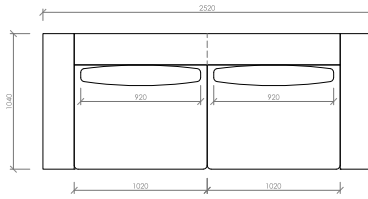

Elementi in legno (optional)

Curvato impiallacciato noce canaletto o frassino poro aperto

PORTOCERVO

MC Lab - 2019

Poltrona
Armchair
cm 126x104
in 49"3/5x41"

Divano lineare
Linear sofa
cm 204x104
in 80"1/3x41"

Divano lineare
Linear sofa
cm 228x104
in 89"3/4x41"

Divano lineare
Linear sofa
cm 252x104
in 99"1/5x41"

Laterale DX/SX
Side R/L
cm 102x104
in 40"1/6x41"

Laterale DX/SX
Side R/L
cm 114x104
in 44"7/8x41"

Laterale DX/SX
Side R/L
cm 126x104
in 49"3/5x41"

Laterale DX/SX
Side R/L
cm 138x104
in 54"1/3x41"

Laterale DX/SX
Side R/L
cm 150x104
in 59"x41"

Laterale DX/SX
Side R/L
cm 162x104
in 65"3/7x41"

PORTOCERVO
MC Lab - 2019

Laterale DX/SX
Side R/L
cm 180x104
in 70"6/7x41"

Laterale DX/SX con tavolino integrato
Side R/L with integrated table
cm 180x104
in 70"6/7x41"

Laterale DX/SX
Side R/L
cm 204x104
in 80"1/3x41"

Laterale DX/SX con tavolino integrato
Side R/L with integrated table
cm 204x104
in 80"1/3x41"