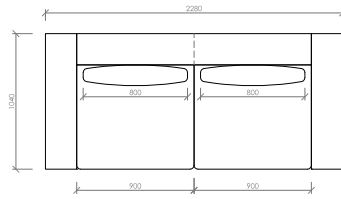

Elementi in legno (optional)

Curvato impiallacciato noce canaletto o frassino poro aperto

PORTOCERVO

MC Lab - 2019

Poltrona
Armchair
cm 126x104
in 49"3/5x41"

Divano lineare
Linear sofa
cm 204x104
in 80"1/3x41"

Divano lineare
Linear sofa
cm 228x104
in 89"3/4x41"

Divano lineare
Linear sofa
cm 252x104
in 99"1/5x41"

Laterale DX/SX
Side R/L
cm 102x104
in 40"1/6x41"

Laterale DX/SX
Side R/L
cm 114x104
in 44"7/8x41"

Laterale DX/SX
Side R/L
cm 126x104
in 49"3/5x41"

Laterale DX/SX
Side R/L
cm 138x104
in 54"1/3x41"

Laterale DX/SX
Side R/L
cm 150x104
in 59"x41"

Laterale DX/SX
Side R/L
cm 162x104
in 65"3/7x41"

PORTOCERVO
MC Lab - 2019

Laterale DX/SX
Side R/L
cm 180x104
in 70"6/7x41"

Laterale DX/SX con tavolino integrato
Side R/L with integrated table
cm 180x104
in 70"6/7x41"

Laterale DX/SX
Side R/L
cm 204x104
in 80"1/3x41"

Laterale DX/SX con tavolino integrato
Side R/L with integrated table
cm 204x104
in 80"1/3x41"