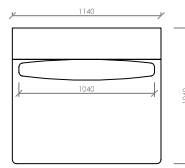

Laterale DX/SX
Side R/L
cm 138x104
in 54"1/3x41"

Laterale DX/SX
Side R/L
cm 150x104
in 59"x41"

Laterale DX/SX
Side R/L
cm 162x104
in 65"3/7x41"

PORTOCERVO
MC Lab - 2019

Laterale DX/SX
Side R/L
cm 180x104
in 70"6/7x41"

Laterale DX/SX con tavolino integrato
Side R/L with integrated table
cm 180x104
in 70"6/7x41"

Laterale DX/SX
Side R/L
cm 204x104
in 80"1/3x41"

Laterale DX/SX con tavolino integrato
Side R/L with integrated table
cm 204x104
in 80"1/3x41"

Laterale DX/SX
Side R/L
cm 228x104
in 89"3/4x41"

Centrale
Central
cm 78x104
in 30"5/7x41"

Centrale
Central
cm 90x104
in 35"3/7x41"

Centrale
Central
cm 102x104
in 40"1/6x41"

Centrale
Central
cm 114x104
in 47"7/8x41"

Centrale
Central
cm 126x104
in 49"3/5x41"

Centrale
Central
cm 138x104
in 54"1/3x41"

Centrale
Central
cm 156x104
in 61"3/7x41"

Centrale con tavolino integrato
Central with integrated table
cm 156x104
in 61"3/7x41"