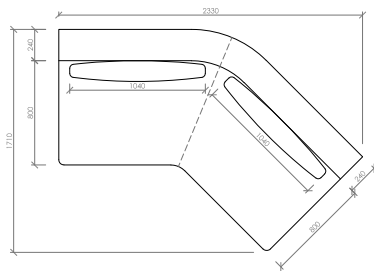

Laterale DX/SX
Side R/L
cm 228x104
in 89"3/4x41"

Centrale
Central
cm 78x104
in 30"5/7x41"

Centrale
Central
cm 90x104
in 35"3/7x41"

Centrale
Central
cm 102x104
in 40"1/6x41"

Centrale
Central
cm 114x104
in 47"7/8x41"

Centrale
Central
cm 126x104
in 49"3/5x41"

Centrale
Central
cm 138x104
in 54"1/3x41"

Centrale
Central
cm 156x104
in 61"3/7x41"

Centrale con tavolino integrato
Central with integrated table
cm 156x104
in 61"3/7x41"

PORTOCERVO
MC Lab - 2019

Centrale
Central
cm 180x104
in 70"6/7x41"

Centrale con tavolino integrato
Central with integrated table
cm 180x104
in 70"6/7x41"

Centrale
Central
cm 204x104
in 80"1/3x41"

Chaise longue DX/SX
Chaise longue R/L
cm 114x180
in 44"7/8x70"6/7

Chaise longue DX/SX senza bracciolo
Chaise longue R/L without armrest
cm 102x180
in 40"1/6x70"6/7

Elemento ad angolo
Corner element
cm 231x167
in 91"x65"3/4

Elemento sagomato dx/sx
Shaped element L/R
cm 130x180
in 51"1/6x70"6/7x15"