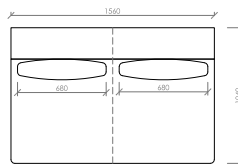

Laterale DX/SX
Side R/L
cm 138x104
in 54"1/3x41"

Laterale DX/SX
Side R/L
cm 150x104
in 59"x41"

Laterale DX/SX
Side R/L
cm 162x104
in 65"3/7x41"

PORTOCERVO
MC Lab - 2019

Laterale DX/SX
Side R/L
cm 180x104
in 70"6/7x41"

Laterale DX/SX con tavolino integrato
Side R/L with integrated table
cm 180x104
in 70"6/7x41"

Laterale DX/SX
Side R/L
cm 204x104
in 80"1/3x41"

Laterale DX/SX con tavolino integrato
Side R/L with integrated table
cm 204x104
in 80"1/3x41"

Laterale DX/SX
Side R/L
cm 228x104
in 89"3/4x41"

Centrale
Central
cm 78x104
in 30"5/7x41"

Centrale
Central
cm 90x104
in 35"3/7x41"

Centrale
Central
cm 102x104
in 40"1/6x41"

Centrale
Central
cm 114x104
in 47"7/8x41"

Centrale
Central
cm 126x104
in 49"3/5x41"

Centrale
Central
cm 138x104
in 54"1/3x41"

Centrale
Central
cm 156x104
in 61"3/7x41"

Centrale con tavolino integrato
Central with integrated table
cm 156x104
in 61"3/7x41"