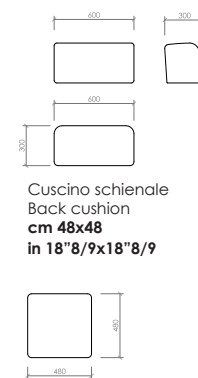

Supporto removibile
Removable back support
cm 60x30x30h
in 23"5/8x11"4/5x11"4/5h