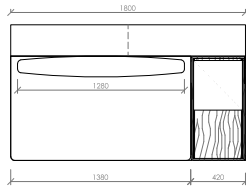

Laterale DX/SX con tavolino integrato
Side R/L with integrated table
cm 180x104
in 70"6/7x41"

Laterale DX/SX
Side R/L
cm 204x104
in 80"1/3x41"

Laterale DX/SX con tavolino integrato
Side R/L with integrated table
cm 204x104
in 80"1/3x41"

Laterale DX/SX
Side R/L
cm 228x104
in 89"3/4x41"

Centrale
Central
cm 78x104
in 30"5/7x41"

Centrale
Central
cm 90x104
in 35"3/7x41"

Centrale
Central
cm 102x104
in 40"1/6x41"

Centrale
Central
cm 114x104
in 47"7/8x41"

Centrale
Central
cm 126x104
in 49"3/5x41"

Centrale
Central
cm 138x104
in 54"1/3x41"

Centrale
Central
cm 156x104
in 61"3/7x41"

Centrale con tavolino integrato
Central with integrated table
cm 156x104
in 61"3/7x41"

PORTOCERVO
MC Lab - 2019

Centrale
Central
cm 180x104
in 70"6/7x41"

Centrale con tavolino integrato
Central with integrated table
cm 180x104
in 70"6/7x41"

Centrale
Central
cm 204x104
in 80"1/3x41"

Chaise longue DX/SX
Chaise longue R/L
cm 114x180
in 44"7/8x70"6/7