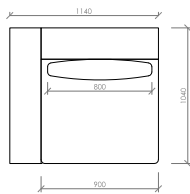

Divano lineare
Linear sofa
cm 228x104
in 89"3/4x41"

Divano lineare
Linear sofa
cm 252x104
in 99"1/5x41"

Laterale DX/SX
Side R/L
cm 102x104
in 40"1/6x41"

Laterale DX/SX
Side R/L
cm 114x104
in 44"7/8x41"

Laterale DX/SX
Side R/L
cm 126x104
in 49"3/5x41"

Laterale DX/SX
Side R/L
cm 138x104
in 54"1/3x41"

Laterale DX/SX
Side R/L
cm 150x104
in 59"x41"

Laterale DX/SX
Side R/L
cm 162x104
in 65"3/7x41"

PORTOCERVO
MC Lab - 2019

Laterale DX/SX
Side R/L
cm 180x104
in 70"6/7x41"

Laterale DX/SX con tavolino integrato
Side R/L with integrated table
cm 180x104
in 70"6/7x41"

Laterale DX/SX
Side R/L
cm 204x104
in 80"1/3x41"

Laterale DX/SX con tavolino integrato
Side R/L with integrated table
cm 204x104
in 80"1/3x41"

Laterale DX/SX
Side R/L
cm 228x104
in 89"3/4x41"

Centrale
Central
cm 78x104
in 30"5/7x41"

Centrale
Central
cm 90x104
in 35"3/7x41"

Centrale
Central
cm 102x104
in 40"1/6x41"

Centrale
Central
cm 114x104
in 47"7/8x41"