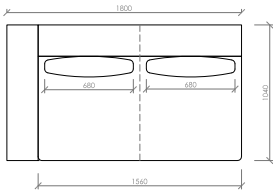

Divano lineare
Linear sofa
cm 228x104
in 89"3/4x41"

Divano lineare
Linear sofa
cm 252x104
in 99"1/5x41"

Laterale DX/SX
Side R/L
cm 102x104
in 40"1/6x41"

Laterale DX/SX
Side R/L
cm 114x104
in 44"7/8x41"

Laterale DX/SX
Side R/L
cm 126x104
in 49"3/5x41"

Laterale DX/SX
Side R/L
cm 138x104
in 54"1/3x41"

Laterale DX/SX
Side R/L
cm 150x104
in 59"x41"

Laterale DX/SX
Side R/L
cm 162x104
in 65"3/7x41"

PORTOCERVO
MC Lab - 2019

Laterale DX/SX
Side R/L
cm 180x104
in 70"6/7x41"

Laterale DX/SX con tavolino integrato
Side R/L with integrated table
cm 180x104
in 70"6/7x41"

Laterale DX/SX
Side R/L
cm 204x104
in 80"1/3x41"

Laterale DX/SX con tavolino integrato
Side R/L with integrated table
cm 204x104
in 80"1/3x41"

Laterale DX/SX
Side R/L
cm 228x104
in 89"3/4x41"

Centrale
Central
cm 78x104
in 30"5/7x41"

Centrale
Central
cm 90x104
in 35"3/7x41"

Centrale
Central
cm 102x104
in 40"1/6x41"

Centrale
Central
cm 114x104
in 47"7/8x41"