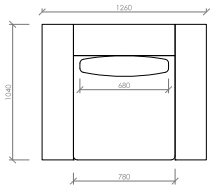

Elementi in legno (optional)

Curvato impiallacciato noce canaletto o frassino poro aperto

PORTOCERVO

MC Lab - 2019

Poltrona
Armchair
cm 126x104
in 49"3/5x41"

Divano lineare
Linear sofa
cm 204x104
in 80"1/3x41"

Divano lineare
Linear sofa
cm 228x104
in 89"3/4x41"

Divano lineare
Linear sofa
cm 252x104
in 99"1/5x41"

Laterale DX/SX
Side R/L
cm 102x104
in 40"1/6x41"

Laterale DX/SX
Side R/L
cm 114x104
in 44"7/8x41"

Laterale DX/SX
Side R/L
cm 126x104
in 49"3/5x41"

Laterale DX/SX
Side R/L
cm 138x104
in 54"1/3x41"

Laterale DX/SX
Side R/L
cm 150x104
in 59"x41"

Laterale DX/SX
Side R/L
cm 162x104
in 65"3/7x41"

PORTOCERVO
MC Lab - 2019

Laterale DX/SX
Side R/L
cm 180x104
in 70"6/7x41"

Laterale DX/SX con tavolino integrato
Side R/L with integrated table
cm 180x104
in 70"6/7x41"

Laterale DX/SX
Side R/L
cm 204x104
in 80"1/3x41"

Laterale DX/SX con tavolino integrato
Side R/L with integrated table
cm 204x104
in 80"1/3x41"