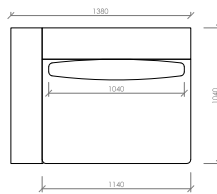

Divano lineare
Linear sofa
cm 228x104
in 89"3/4x41"

Divano lineare
Linear sofa
cm 252x104
in 99"1/5x41"

Laterale DX/SX
Side R/L
cm 102x104
in 40"1/6x41"

Laterale DX/SX
Side R/L
cm 114x104
in 44"7/8x41"

Laterale DX/SX
Side R/L
cm 126x104
in 49"3/5x41"

Laterale DX/SX
Side R/L
cm 138x104
in 54"1/3x41"

Laterale DX/SX
Side R/L
cm 150x104
in 59"x41"

Laterale DX/SX
Side R/L
cm 162x104
in 65"3/7x41"

PORTOCERVO
MC Lab - 2019

Laterale DX/SX
Side R/L
cm 180x104
in 70"6/7x41"

Laterale DX/SX con tavolino integrato
Side R/L with integrated table
cm 180x104
in 70"6/7x41"

Laterale DX/SX
Side R/L
cm 204x104
in 80"1/3x41"

Laterale DX/SX con tavolino integrato
Side R/L with integrated table
cm 204x104
in 80"1/3x41"

Laterale DX/SX
Side R/L
cm 228x104
in 89"3/4x41"

Centrale
Central
cm 78x104
in 30"5/7x41"

Centrale
Central
cm 90x104
in 35"3/7x41"

Centrale
Central
cm 102x104
in 40"1/6x41"

Centrale
Central
cm 114x104
in 47"7/8x41"