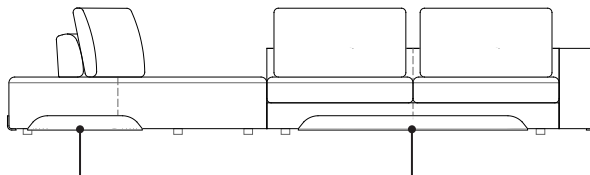

PORTOCERVO

MC Lab - 2019

Composition example with wooden elements | Esempio di composizione con elementi legno

n°2 front elements | elementi frontali