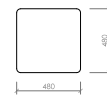

Cuscino schienale
Back cushion
cm 48x48
in 18"8/9x18"8/9