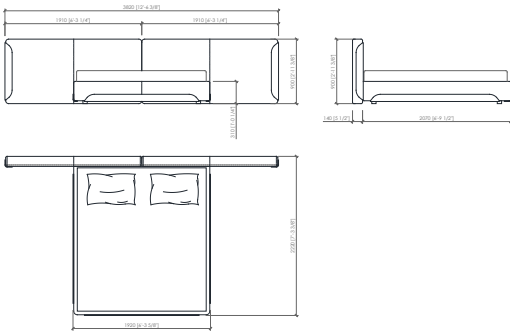

MONTEROSSO

MC Lab - 2022

DOUBLE VERSION

cm 380x222x90h (31h)
in 149"3/5x87"2/5x35"3/7h (12"1/5h)
rete | slatted cm 180x200 | in 70"6/7x78"3/4