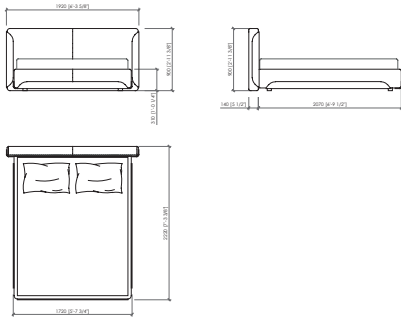

king size cm 193x203 | in 76"x80"

Note

Available also in double version with double headboard

Available with storage

Dimensions in mm. MC Meroni & Colzani reserved the right to make change is reserved. This informations are based on the last price list.

Elementi legno

Pannelli curvati impiallacciati noce canaletto o frassino poro aperto.

Dimensioni materasso

cm 160x200 | in 63"x78"3/4

queen size cm 152x203 | in 60"x80"

cm 180x200 | in 70"6/7x78"3/4

cm 200x200 | in 78"3/4x78"3/4

US MARKET - QUEEN SIZE
cm 192x225x90h (31h)
in 75"3/5x88"4/7x35"3/7 (12"1/5h)
 rete | slatted cm 152x203 | in 60"x80"

cm 220x222x90h (31h)
in 86"3/5x87"2/5x35"3/7h (12"1/5h)
 rete | slatted cm 180x200 | in 70"6/7x78"3/4

cm 250x222x90h (31h)
in 98"3/7x87"2/5x35"3/7h (12"1/5h)
 rete | slatted cm 200x200 | in 78"3/4x78"3/4

US MARKET - KING SIZE
cm 250x225x90h (31h)
in 98"3/7x88"4/7x35"3/7 (12"1/5h)
 rete | slatted cm 193x203 | in 76"x80"