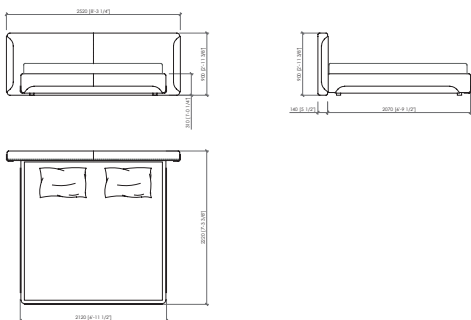

king size cm 193x203 | in 76"x80"

Note

Available also in double version with double headboard

Available with storage

Dimensions in mm. MC Meroni & Colzani reserved the right to make change is reserved. This informations are based on the last price list.

Elementi legno

Pannelli curvati impiallacciati noce canaletto o frassino poro aperto.

Dimensioni materasso

cm 160x200 | in 63"x78"3/4

queen size cm 152x203 | in 60"x80"

cm 180x200 | in 70"6/7x78"3/4

cm 200x200 | in 78"3/4x78"3/4

US MARKET - QUEEN SIZE
cm 192x225x90h (31h)
in 75"3/5x88"4/7x35"3/7 (12"1/5h)
 rete | slatted cm 152x203 | in 60"x80"

cm 220x222x90h (31h)
in 86"3/5x87"2/5x35"3/7h (12"1/5h)
 rete | slatted cm 180x200 | in 70"6/7x78"3/4

cm 250x222x90h (31h)
in 98"3/7x87"2/5x35"3/7h (12"1/5h)
 rete | slatted cm 200x200 | in 78"3/4x78"3/4

US MARKET - KING SIZE
cm 250x225x90h (31h)
in 98"3/7x88"4/7x35"3/7 (12"1/5h)
 rete | slatted cm 193x203 | in 76"x80"