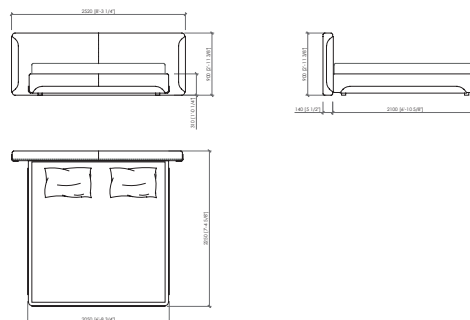

king size cm 193x203 | in 76"x80"

Note

Available also in double version with double headboard

Available with storage

Dimensions in mm. MC Meroni & Colzani reserved the right to make change is reserved. This informations are based on the last price list.

Elementi legno

Pannelli curvati impiallacciati noce canaletto o frassino poro aperto.

Dimensioni materasso

cm 160x200 | in 63"x78"3/4

queen size cm 152x203 | in 60"x80"

cm 180x200 | in 70"6/7x78"3/4

cm 200x200 | in 78"3/4x78"3/4

US MARKET - QUEEN SIZE
cm 192x225x90h (31h)
in 75"3/5x88"4/7x35"3/7 (12"1/5h)
 rete | slatted cm 152x203 | in 60"x80"

cm 220x222x90h (31h)
in 86"3/5x87"2/5x35"3/7h (12"1/5h)
 rete | slatted cm 180x200 | in 70"6/7x78"3/4

cm 250x222x90h (31h)
in 98"3/7x87"2/5x35"3/7h (12"1/5h)
 rete | slatted cm 200x200 | in 78"3/4x78"3/4

US MARKET - KING SIZE
cm 250x225x90h (31h)
in 98"3/7x88"4/7x35"3/7 (12"1/5h)
 rete | slatted cm 193x203 | in 76"x80"