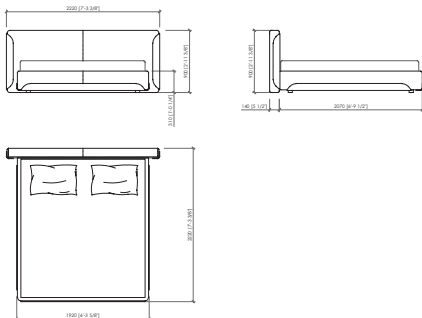

king size cm 193x203 | in 76"x80"

Note

Available also in double version with double headboard

Available with storage

Dimensions in mm. MC Meroni & Colzani reserved the right to make change is reserved. This informations are based on the last price list.

Elementi legno

Pannelli curvati impiallacciati noce canaletto o frassino poro aperto.

Dimensioni materasso

cm 160x200 | in 63"x78"3/4

queen size cm 152x203 | in 60"x80"

cm 180x200 | in 70"6/7x78"3/4

cm 200x200 | in 78"3/4x78"3/4

US MARKET - QUEEN SIZE
cm 192x225x90h (31h)
in 75"3/5x88"4/7x35"3/7 (12"1/5h)
 rete | slatted cm 152x203 | in 60"x80"

cm 220x222x90h (31h)
in 86"3/5x87"2/5x35"3/7h (12"1/5h)
 rete | slatted cm 180x200 | in 70"6/7x78"3/4

cm 250x222x90h (31h)
in 98"3/7x87"2/5x35"3/7h (12"1/5h)
 rete | slatted cm 200x200 | in 78"3/4x78"3/4

US MARKET - KING SIZE
cm 250x225x90h (31h)
in 98"3/7x88"4/7x35"3/7 (12"1/5h)
 rete | slatted cm 193x203 | in 76"x80"