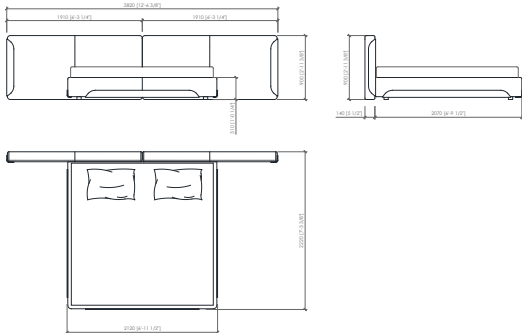

cm 380x222x90h (31h)
in 149"3/7x87"2/5x35"3/7h (12"1/5h)
rete | slatted cm 200x200 | in 78"3/4x78"3/4

US MARKET - KING SIZE
cm 380x225x90h (31h)
in 149"3/7x88"4/7x35"3/7 (12"1/5h)
rete | slatted cm 193x203 | in 76"x80"