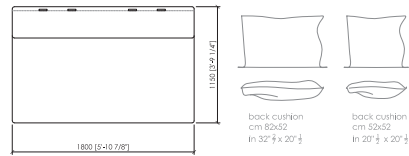

Centrale 180 A
Central 180 A
cm 180x115
in 70"6/7x45"2/7