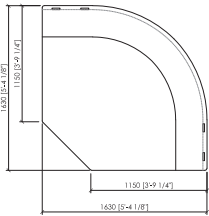

MEDITERRANEO

Cesare Arosio - 2024

Angolo curvo
Curved corner
cm 165x161
in 65"x63"2/5

Pouf
Pouf
cm 120x80
in 47"1/4x31"1/2

COVER - FABRIC and LEATHER | RIVESTIMENTO - TESSUTO o PELLE

refer to .pdf file MC_FABRICS and MC_LEATHER | fare riferimento al file .pdf MC_FABRICS and MC_LEATHER

cat. LIFE
cat. GLAMOUR
cat. FASHION
cat. STYLE
cat. COMFORT
cat. ELEGANCE
cat. ELITE
cat. LUXURY