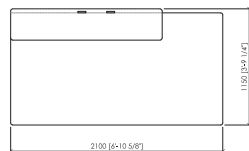

Centrale 180 C con tavolino integrato
 Central 180 C with integrated table
cm 180x115
in 70"6/7x45"2/7

MEDITERRANEO
Cesare Arosio - 2024

Laterale 214 A (dx/sx)
Side 214 A (R/L)
cm 214x115
in 84"1/4x45"2/7

Laterale 214 B (dx/sx)
Side 214 B (R/L)
cm 214x115
in 84"1/4x45"2/7

Laterale 214 C con tavolino integrato
Side 214 C with integrated table
cm 214x115
in 84"1/4x45"2/7

Centrale 210 A (dx/sx)
Central 210 A (R/L)
cm 210x115
in 82"2/3x45"2/7

Centrale 210 B (dx/sx)
Central 210 B (R/L)
cm 210x115
in 82"2/3x45"2/7

Centrale 210 C con tavolino integrato
Central 210 C with integrated table
cm 210x115
in 82"2/3x45"2/7

MEDITERRANEO
Cesare Arosio - 2024