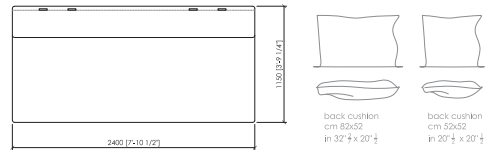

Centrale 240 A
Central 240 A
cm 240x115
in 94"1/2x45"2/7