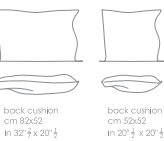

Laterale 124 A (dx/sx)
 Side 124 A (R/L)
cm 124x115
 in 48"5/6x45"2/7

Centrale 120 A (dx/sx)
 Central 120 A (R/L)
cm 120x115
 in 47"1/4x45"2/7

Laterale 154 A (dx/sx)
 Side 154 A (R/L)
cm 154x115
 in 60"5/8x45"2/7

Centrale 150 A
 Central 150 A
cm 150x115
 in 59"x45"2/7

MEDITERRANEO
 Cesare Arosio - 2024

Laterale 184 A (dx/sx)
 Side 184 A (R/L)
cm 184x115
in 72"4/9x45"2/7

Laterale 184 B (dx/sx)
 Side 184 B (R/L)
cm 184x115
in 72"4/9x45"2/7