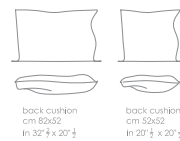

Laterale 124 A (dx/sx)
 Side 124 A (R/L)
cm 124x115
 in 48"5/6x45"2/7

Centrale 120 A (dx/sx)
 Central 120 A (R/L)
cm 120x115
 in 47"1/4x45"2/7

Laterale 154 A (dx/sx)
 Side 154 A (R/L)
cm 154x115
 in 60"5/8x45"2/7

Centrale 150 A
 Central 150 A
cm 150x115
 in 59"x45"2/7

MEDITERRANEO
 Cesare Arosio - 2024

Laterale 184 A (dx/sx)
 Side 184 A (R/L)
cm 184x115
in 72"4/9x45"2/7

Laterale 184 B (dx/sx)
 Side 184 B (R/L)
cm 184x115
in 72"4/9x45"2/7