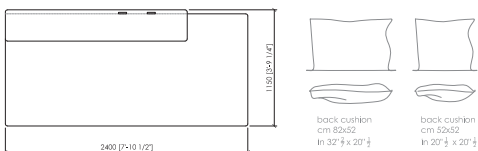

Centrale 240 B
Central 240 B
cm 240x115
in 94"1/2x45"2/7