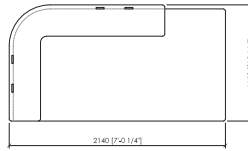

Centrale 150 A
 Central 150 A
cm 150x115
 in 59"x45"2/7

MEDITERRANEO
 Cesare Arosio - 2024

Laterale 184 A (dx/sx)
 Side 184 A (R/L)
cm 184x115
in 72"4/9x45"2/7

Laterale 184 B (dx/sx)
 Side 184 B (R/L)
cm 184x115
in 72"4/9x45"2/7

Laterale 184 C (dx/sx) con tavolino integrato
 Side 184 C (R/L) with integrated table
cm 184x115
in 72"4/9x45"2/7

Centrale 180 A
 Central 180 A
cm 180x115
in 70"6/7x45"2/7

Centrale 180 B
 Central 180 B
cm 180x115
in 70"6/7x45"2/7

Centrale 180 C con tavolino integrato
 Central 180 C with integrated table
cm 180x115
in 70"6/7x45"2/7

MEDITERRANEO
Cesare Arosio - 2024

Laterale 214 A (dx/sx)
Side 214 A (R/L)
cm 214x115
in 84"1/4x45"2/7

Laterale 214 B (dx/sx)
Side 214 B (R/L)
cm 214x115
in 84"1/4x45"2/7

Laterale 214 C con tavolino integrato
Side 214 C with integrated table
cm 214x115
in 84"1/4x45"2/7

Centrale 210 A (dx/sx)
Central 210 A (R/L)
cm 210x115
in 82"2/3x45"2/7