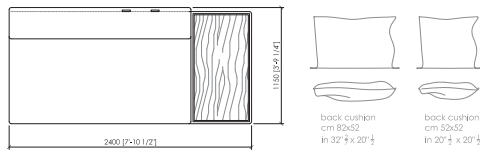

Centrale 240 C con tavolino integrato
Central 240 C with integrated table
cm 240x115
in 94"1/2x45"2/7