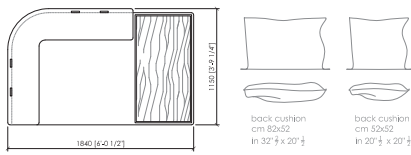

Laterale 124 A (dx/sx)
 Side 124 A (R/L)
cm 124x115
 in 48"5/6x45"2/7

Centrale 120 A (dx/sx)
 Central 120 A (R/L)
cm 120x115
 in 47"1/4x45"2/7

Laterale 154 A (dx/sx)
 Side 154 A (R/L)
cm 154x115
 in 60"5/8x45"2/7

Centrale 150 A
 Central 150 A
cm 150x115
 in 59"x45"2/7

MEDITERRANEO
 Cesare Arosio - 2024

Laterale 184 A (dx/sx)
 Side 184 A (R/L)
cm 184x115
in 72"4/9x45"2/7

Laterale 184 B (dx/sx)
 Side 184 B (R/L)
cm 184x115
in 72"4/9x45"2/7

Laterale 184 C (dx/sx) con tavolino integrato
 Side 184 C (R/L) with integrated table
cm 184x115
in 72"4/9x45"2/7

Centrale 180 A
 Central 180 A
cm 180x115
in 70"6/7x45"2/7

Centrale 180 B
 Central 180 B
cm 180x115
in 70"6/7x45"2/7