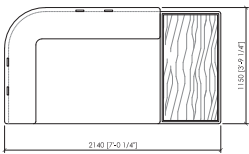

Centrale 150 A
 Central 150 A
cm 150x115
 in 59"x45"2/7

MEDITERRANEO
 Cesare Arosio - 2024

Laterale 184 A (dx/sx)
 Side 184 A (R/L)
cm 184x115
in 72"4/9x45"2/7

Laterale 184 B (dx/sx)
 Side 184 B (R/L)
cm 184x115
in 72"4/9x45"2/7

Laterale 184 C (dx/sx) con tavolino integrato
 Side 184 C (R/L) with integrated table
cm 184x115
in 72"4/9x45"2/7

Centrale 180 A
 Central 180 A
cm 180x115
in 70"6/7x45"2/7

Centrale 180 B
 Central 180 B
cm 180x115
in 70"6/7x45"2/7

Centrale 180 C con tavolino integrato
 Central 180 C with integrated table
cm 180x115
in 70"6/7x45"2/7

MEDITERRANEO
Cesare Arosio - 2024

Laterale 214 A (dx/sx)
Side 214 A (R/L)
cm 214x115
in 84"1/4x45"2/7

Laterale 214 B (dx/sx)
Side 214 B (R/L)
cm 214x115
in 84"1/4x45"2/7

Laterale 214 C con tavolino integrato
Side 214 C with integrated table
cm 214x115
in 84"1/4x45"2/7

Centrale 210 A (dx/sx)
Central 210 A (R/L)
cm 210x115
in 82"2/3x45"2/7