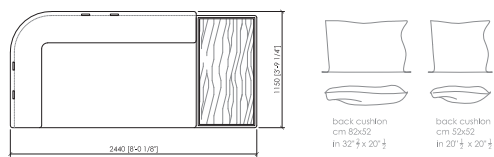

Centrale 180 C con tavolino integrato
 Central 180 C with integrated table
cm 180x115
in 70"6/7x45"2/7

MEDITERRANEO
Cesare Arosio - 2024

Laterale 214 A (dx/sx)
Side 214 A (R/L)
cm 214x115
in 84"1/4x45"2/7

Laterale 214 B (dx/sx)
Side 214 B (R/L)
cm 214x115
in 84"1/4x45"2/7

Laterale 214 C con tavolino integrato
Side 214 C with integrated table
cm 214x115
in 84"1/4x45"2/7

Centrale 210 A (dx/sx)
Central 210 A (R/L)
cm 210x115
in 82"2/3x45"2/7

Centrale 210 B (dx/sx)
Central 210 B (R/L)
cm 210x115
in 82"2/3x45"2/7

Centrale 210 C con tavolino integrato
Central 210 C with integrated table
cm 210x115
in 82"2/3x45"2/7

MEDITERRANEO
Cesare Arosio - 2024

Laterale 244 A (dx/sx)
Side 244 A (R/L)
cm 244x115
in 96"x45"2/7

Laterale 244 B (dx/sx)
Side 244 B (R/L)
cm 244x115
in 96"x45"2/7

Laterale 244 C (dx/sx) con tavolino integrato
Side 244 C (R/L) with integrated table
cm 244x115
in 96"x45"2/7