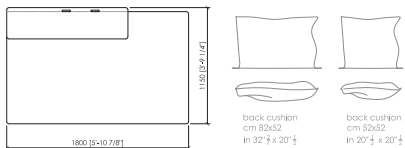

Laterale 124 A (dx/sx)
 Side 124 A (R/L)
cm 124x115
 in 48"5/6x45"2/7

Centrale 120 A (dx/sx)
 Central 120 A (R/L)
cm 120x115
 in 47"1/4x45"2/7

Laterale 154 A (dx/sx)
 Side 154 A (R/L)
cm 154x115
 in 60"5/8x45"2/7

Centrale 150 A
 Central 150 A
cm 150x115
 in 59"x45"2/7

MEDITERRANEO
 Cesare Arosio - 2024

Laterale 184 A (dx/sx)
 Side 184 A (R/L)
cm 184x115
in 72"4/9x45"2/7

Laterale 184 B (dx/sx)
 Side 184 B (R/L)
cm 184x115
in 72"4/9x45"2/7

Laterale 184 C (dx/sx) con tavolino integrato
 Side 184 C (R/L) with integrated table
cm 184x115
in 72"4/9x45"2/7

Centrale 180 A
 Central 180 A
cm 180x115
in 70"6/7x45"2/7

Centrale 180 B
 Central 180 B
cm 180x115
in 70"6/7x45"2/7