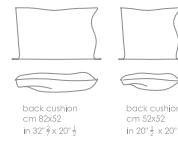

Centrale 150 A
 Central 150 A
cm 150x115
 in 59"x45"2/7

MEDITERRANEO
 Cesare Arosio - 2024

Laterale 184 A (dx/sx)
 Side 184 A (R/L)
cm 184x115
in 72"4/9x45"2/7

Laterale 184 B (dx/sx)
 Side 184 B (R/L)
cm 184x115
in 72"4/9x45"2/7

Laterale 184 C (dx/sx) con tavolino integrato
 Side 184 C (R/L) with integrated table
cm 184x115
in 72"4/9x45"2/7

Centrale 180 A
 Central 180 A
cm 180x115
in 70"6/7x45"2/7

Centrale 180 B
 Central 180 B
cm 180x115
in 70"6/7x45"2/7

Centrale 180 C con tavolino integrato
 Central 180 C with integrated table
cm 180x115
in 70"6/7x45"2/7

MEDITERRANEO
Cesare Arosio - 2024

Laterale 214 A (dx/sx)
Side 214 A (R/L)
cm 214x115
in 84"1/4x45"2/7

Laterale 214 B (dx/sx)
Side 214 B (R/L)
cm 214x115
in 84"1/4x45"2/7

Laterale 214 C con tavolino integrato
Side 214 C with integrated table
cm 214x115
in 84"1/4x45"2/7

Centrale 210 A (dx/sx)
Central 210 A (R/L)
cm 210x115
in 82"2/3x45"2/7