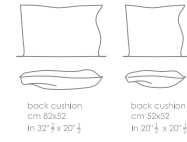

Centrale 150 A
 Central 150 A
cm 150x115
 in 59"x45"2/7

MEDITERRANEO
 Cesare Arosio - 2024

Laterale 184 A (dx/sx)
 Side 184 A (R/L)
cm 184x115
in 72"4/9x45"2/7

Laterale 184 B (dx/sx)
 Side 184 B (R/L)
cm 184x115
in 72"4/9x45"2/7

Laterale 184 C (dx/sx) con tavolino integrato
 Side 184 C (R/L) with integrated table
cm 184x115
in 72"4/9x45"2/7

Centrale 180 A
 Central 180 A
cm 180x115
in 70"6/7x45"2/7

Centrale 180 B
 Central 180 B
cm 180x115
in 70"6/7x45"2/7

Centrale 180 C con tavolino integrato
 Central 180 C with integrated table
cm 180x115
in 70"6/7x45"2/7

MEDITERRANEO
Cesare Arosio - 2024

Laterale 214 A (dx/sx)
Side 214 A (R/L)
cm 214x115
in 84"1/4x45"2/7

Laterale 214 B (dx/sx)
Side 214 B (R/L)
cm 214x115
in 84"1/4x45"2/7

Laterale 214 C con tavolino integrato
Side 214 C with integrated table
cm 214x115
in 84"1/4x45"2/7

Centrale 210 A (dx/sx)
Central 210 A (R/L)
cm 210x115
in 82"2/3x45"2/7