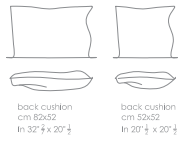

Laterale 124 A (dx/sx)
 Side 124 A (R/L)
cm 124x115
 in 48"5/6x45"2/7

Centrale 120 A (dx/sx)
 Central 120 A (R/L)
cm 120x115
 in 47"1/4x45"2/7

Laterale 154 A (dx/sx)
 Side 154 A (R/L)
cm 154x115
 in 60"5/8x45"2/7

Centrale 150 A
 Central 150 A
cm 150x115
 in 59"x45"2/7

MEDITERRANEO
 Cesare Arosio - 2024

Laterale 184 A (dx/sx)
 Side 184 A (R/L)
cm 184x115
in 72"4/9x45"2/7

Laterale 184 B (dx/sx)
 Side 184 B (R/L)
cm 184x115
in 72"4/9x45"2/7

Laterale 184 C (dx/sx) con tavolino integrato
 Side 184 C (R/L) with integrated table
cm 184x115
in 72"4/9x45"2/7

Centrale 180 A
 Central 180 A
cm 180x115
in 70"6/7x45"2/7

Centrale 180 B
 Central 180 B
cm 180x115
in 70"6/7x45"2/7

Centrale 180 C con tavolino integrato
 Central 180 C with integrated table
cm 180x115
in 70"6/7x45"2/7

MEDITERRANEO
Cesare Arosio - 2024

Laterale 214 A (dx/sx)
Side 214 A (R/L)
cm 214x115
in 84"1/4x45"2/7