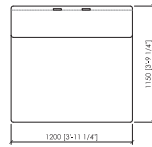

Laterale 124 A (dx/sx)
 Side 124 A (R/L)
cm 124x115
 in 48"5/6x45"2/7

Centrale 120 A (dx/sx)
 Central 120 A (R/L)
cm 120x115
 in 47"1/4x45"2/7

Laterale 154 A (dx/sx)
 Side 154 A (R/L)
cm 154x115
 in 60"5/8x45"2/7