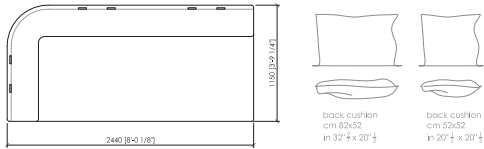

Laterale 214 B (dx/sx)
Side 214 B (R/L)
cm 214x115
in 84"1/4x45"2/7

Laterale 214 C con tavolino integrato
Side 214 C with integrated table
cm 214x115
in 84"1/4x45"2/7

Centrale 210 A (dx/sx)
Central 210 A (R/L)
cm 210x115
in 82"2/3x45"2/7

Centrale 210 B (dx/sx)
Central 210 B (R/L)
cm 210x115
in 82"2/3x45"2/7

Centrale 210 C con tavolino integrato
Central 210 C with integrated table
cm 210x115
in 82"2/3x45"2/7

MEDITERRANEO
Cesare Arosio - 2024

Laterale 244 A (dx/sx)
Side 244 A (R/L)
cm 244x115
in 96"x45"2/7

Laterale 244 B (dx/sx)
Side 244 B (R/L)
cm 244x115
in 96"x45"2/7

Laterale 244 C (dx/sx) con tavolino integrato
Side 244 C (R/L) with integrated table
cm 244x115
in 96"x45"2/7