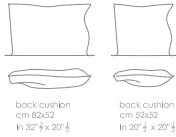

MEDITERRANEO

Cesare Arosio - 2024

Angolo curvo
Curved corner
cm 165x161
in 65"x63"2/5