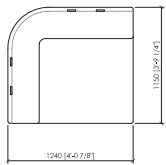

Laterale 124 A (dx/sx)
 Side 124 A (R/L)
cm 124x115
 in 48"5/6x45"2/7

Centrale 120 A (dx/sx)
 Central 120 A (R/L)
cm 120x115
 in 47"1/4x45"2/7

Laterale 154 A (dx/sx)
 Side 154 A (R/L)
cm 154x115
 in 60"5/8x45"2/7

Centrale 150 A
 Central 150 A
cm 150x115
 in 59"x45"2/7

MEDITERRANEO
 Cesare Arosio - 2024

Laterale 184 A (dx/sx)
 Side 184 A (R/L)
cm 184x115
in 72"4/9x45"2/7

Laterale 184 B (dx/sx)
 Side 184 B (R/L)
cm 184x115
in 72"4/9x45"2/7

Centrale 210 B (dx/sx)
Central 210 B (R/L)
cm 210x115
in 82"2/3x45"2/7

Centrale 210 C con tavolino integrato
Central 210 C with integrated table
cm 210x115
in 82"2/3x45"2/7

MEDITERRANEO
Cesare Arosio - 2024