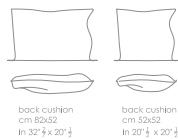

Centrale 150 A
 Central 150 A
cm 150x115
 in 59"x45"2/7

MEDITERRANEO
 Cesare Arosio - 2024

Laterale 184 A (dx/sx)
 Side 184 A (R/L)
cm 184x115
in 72"4/9x45"2/7

Laterale 184 B (dx/sx)
 Side 184 B (R/L)
cm 184x115
in 72"4/9x45"2/7

Centrale 180 C con tavolino integrato
 Central 180 C with integrated table
cm 180x115
in 70"6/7x45"2/7

MEDITERRANEO
Cesare Arosio - 2024

Laterale 214 A (dx/sx)
Side 214 A (R/L)
cm 214x115
in 84"1/4x45"2/7

Laterale 214 B (dx/sx)
Side 214 B (R/L)
cm 214x115
in 84"1/4x45"2/7

Laterale 214 C con tavolino integrato
Side 214 C with integrated table
cm 214x115
in 84"1/4x45"2/7

Centrale 210 A (dx/sx)
Central 210 A (R/L)
cm 210x115
in 82"2/3x45"2/7

Centrale 210 B (dx/sx)
Central 210 B (R/L)
cm 210x115
in 82"2/3x45"2/7

Centrale 210 C con tavolino integrato
Central 210 C with integrated table
cm 210x115
in 82"2/3x45"2/7

MEDITERRANEO
Cesare Arosio - 2024