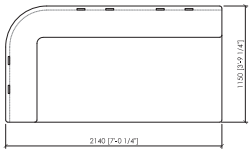

Laterale 124 A (dx/sx)
 Side 124 A (R/L)
cm 124x115
 in 48"5/6x45"2/7

Centrale 120 A (dx/sx)
 Central 120 A (R/L)
cm 120x115
 in 47"1/4x45"2/7

Laterale 154 A (dx/sx)
 Side 154 A (R/L)
cm 154x115
 in 60"5/8x45"2/7

Centrale 150 A
 Central 150 A
cm 150x115
 in 59"x45"2/7

MEDITERRANEO
 Cesare Arosio - 2024

Laterale 184 A (dx/sx)
 Side 184 A (R/L)
cm 184x115
in 72"4/9x45"2/7

Laterale 184 B (dx/sx)
 Side 184 B (R/L)
cm 184x115
in 72"4/9x45"2/7

Laterale 184 C (dx/sx) con tavolino integrato
 Side 184 C (R/L) with integrated table
cm 184x115
in 72"4/9x45"2/7

Centrale 180 A
 Central 180 A
cm 180x115
in 70"6/7x45"2/7

Centrale 180 B
 Central 180 B
cm 180x115
in 70"6/7x45"2/7

Centrale 180 C con tavolino integrato
 Central 180 C with integrated table
cm 180x115
in 70"6/7x45"2/7

MEDITERRANEO
Cesare Arosio - 2024

Laterale 214 A (dx/sx)
Side 214 A (R/L)
cm 214x115
in 84"1/4x45"2/7