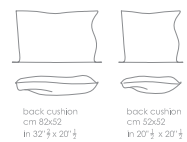

Centrale 150 A
 Central 150 A
cm 150x115
 in 59"x45"2/7

MEDITERRANEO
 Cesare Arosio - 2024

Laterale 184 A (dx/sx)
 Side 184 A (R/L)
cm 184x115
in 72"4/9x45"2/7

Laterale 184 B (dx/sx)
 Side 184 B (R/L)
cm 184x115
in 72"4/9x45"2/7

Centrale 180 C con tavolino integrato
 Central 180 C with integrated table
cm 180x115
in 70"6/7x45"2/7

MEDITERRANEO
Cesare Arosio - 2024

Laterale 214 A (dx/sx)
Side 214 A (R/L)
cm 214x115
in 84"1/4x45"2/7

Laterale 214 B (dx/sx)
Side 214 B (R/L)
cm 214x115
in 84"1/4x45"2/7

Laterale 214 C con tavolino integrato
Side 214 C with integrated table
cm 214x115
in 84"1/4x45"2/7

Centrale 210 A (dx/sx)
Central 210 A (R/L)
cm 210x115
in 82"2/3x45"2/7

Centrale 210 B (dx/sx)
Central 210 B (R/L)
cm 210x115
in 82"2/3x45"2/7

Centrale 210 C con tavolino integrato
Central 210 C with integrated table
cm 210x115
in 82"2/3x45"2/7

MEDITERRANEO
Cesare Arosio - 2024