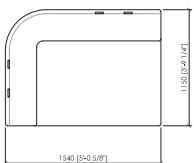

Laterale 124 A (dx/sx)
 Side 124 A (R/L)
cm 124x115
 in 48"5/6x45"2/7

Centrale 120 A (dx/sx)
 Central 120 A (R/L)
cm 120x115
 in 47"1/4x45"2/7

Laterale 154 A (dx/sx)
 Side 154 A (R/L)
cm 154x115
 in 60"5/8x45"2/7

Centrale 150 A
 Central 150 A
cm 150x115
 in 59"x45"2/7

MEDITERRANEO
 Cesare Arosio - 2024

Laterale 184 A (dx/sx)
 Side 184 A (R/L)
cm 184x115
in 72"4/9x45"2/7

Laterale 184 B (dx/sx)
 Side 184 B (R/L)
cm 184x115
in 72"4/9x45"2/7