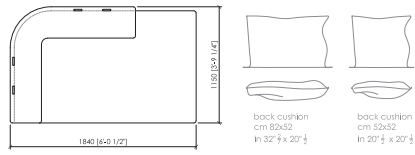

Laterale 124 A (dx/sx)
 Side 124 A (R/L)
cm 124x115
 in 48"5/6x45"2/7

Centrale 120 A (dx/sx)
 Central 120 A (R/L)
cm 120x115
 in 47"1/4x45"2/7

Laterale 154 A (dx/sx)
 Side 154 A (R/L)
cm 154x115
 in 60"5/8x45"2/7

Centrale 150 A
 Central 150 A
cm 150x115
 in 59"x45"2/7

MEDITERRANEO
 Cesare Arosio - 2024

Laterale 184 A (dx/sx)
 Side 184 A (R/L)
cm 184x115
in 72"4/9x45"2/7

Laterale 184 B (dx/sx)
 Side 184 B (R/L)
cm 184x115
in 72"4/9x45"2/7

Laterale 184 C (dx/sx) con tavolino integrato
 Side 184 C (R/L) with integrated table
cm 184x115
in 72"4/9x45"2/7

Centrale 180 A
 Central 180 A
cm 180x115
in 70"6/7x45"2/7

Centrale 180 B
 Central 180 B
cm 180x115
in 70"6/7x45"2/7