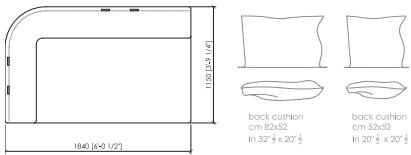

Laterale 124 A (dx/sx)
 Side 124 A (R/L)
cm 124x115
 in 48"5/6x45"2/7

Centrale 120 A (dx/sx)
 Central 120 A (R/L)
cm 120x115
 in 47"1/4x45"2/7

Laterale 154 A (dx/sx)
 Side 154 A (R/L)
cm 154x115
 in 60"5/8x45"2/7

Centrale 150 A
 Central 150 A
cm 150x115
 in 59"x45"2/7

MEDITERRANEO
 Cesare Arosio - 2024

Laterale 184 A (dx/sx)
 Side 184 A (R/L)
cm 184x115
in 72"4/9x45"2/7

Laterale 184 B (dx/sx)
 Side 184 B (R/L)
cm 184x115
in 72"4/9x45"2/7