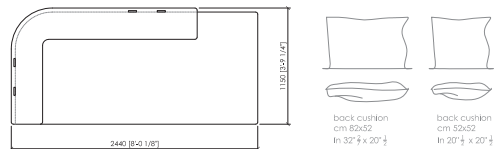

Laterale 214 B (dx/sx)
Side 214 B (R/L)
cm 214x115
in 84"1/4x45"2/7

Laterale 214 C con tavolino integrato
Side 214 C with integrated table
cm 214x115
in 84"1/4x45"2/7

Centrale 210 A (dx/sx)
Central 210 A (R/L)
cm 210x115
in 82"2/3x45"2/7

Centrale 210 B (dx/sx)
Central 210 B (R/L)
cm 210x115
in 82"2/3x45"2/7

Centrale 210 C con tavolino integrato
Central 210 C with integrated table
cm 210x115
in 82"2/3x45"2/7

MEDITERRANEO
Cesare Arosio - 2024

Laterale 244 A (dx/sx)
Side 244 A (R/L)
cm 244x115
in 96"x45"2/7

Laterale 244 B (dx/sx)
Side 244 B (R/L)
cm 244x115
in 96"x45"2/7

Laterale 244 C (dx/sx) con tavolino integrato
Side 244 C (R/L) with integrated table
cm 244x115
in 96"x45"2/7