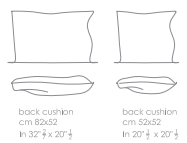

Centrale 150 A
 Central 150 A
cm 150x115
 in 59"x45"2/7

MEDITERRANEO
 Cesare Arosio - 2024

Laterale 184 A (dx/sx)
 Side 184 A (R/L)
cm 184x115
in 72"4/9x45"2/7

Laterale 184 B (dx/sx)
 Side 184 B (R/L)
cm 184x115
in 72"4/9x45"2/7

Laterale 184 C (dx/sx) con tavolino integrato
 Side 184 C (R/L) with integrated table
cm 184x115
in 72"4/9x45"2/7

Centrale 180 A
 Central 180 A
cm 180x115
in 70"6/7x45"2/7

Centrale 180 B
 Central 180 B
cm 180x115
in 70"6/7x45"2/7

Centrale 180 C con tavolino integrato
 Central 180 C with integrated table
cm 180x115
in 70"6/7x45"2/7

MEDITERRANEO
Cesare Arosio - 2024

Laterale 214 A (dx/sx)
Side 214 A (R/L)
cm 214x115
in 84"1/4x45"2/7

Laterale 214 B (dx/sx)
Side 214 B (R/L)
cm 214x115
in 84"1/4x45"2/7

Laterale 214 C con tavolino integrato
Side 214 C with integrated table
cm 214x115
in 84"1/4x45"2/7

Centrale 210 A (dx/sx)
Central 210 A (R/L)
cm 210x115
in 82"2/3x45"2/7