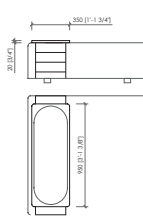

Vassoio

Impiallacciato noce canaletto o frassino poro aperto
marmo

LINOSA

Bonura Design - 2022

Elemento seduta
Seat element
cm 110x110x39h
in 43"1/3x43"1/3x15"1/3h

Schienale con fascia
Back with band
cm 102x30x22h
in 40"1/6x11"4/5x8"2/3h

Schienale con fascia per angolo
Back with band for corner
cm 100x100x22h
in 39"3/8x39"3/8x8"2/3h

Bracciolo
Armrest
cm 50x25x12h
in 19"2/3x9"5/6x4"5/7h

Fascia
Band
cm 110x28
in 43"1/3x11"

Fascia con vassoio legno
Band with wooden tray
cm 110x35
in 43"1/3x19"7/9

Fascia con vassoio marmo
Band with marble tray
cm 110x35
in 43"1/3x13"7/9

COVER - FABRIC and LEATHER | RIVESTIMENTO - TESSUTO o PELLE

refer to .pdf file MC_FABRICS and MC_LEATHER | fare riferimento al file .pdf MC_FABRICS and MC_LEATHER