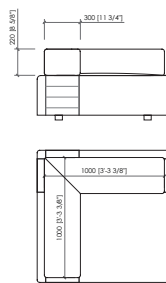

Vassoio

Impiallacciato noce canaletto o frassino poro aperto
marmo

LINOSA

Bonura Design - 2022

Elemento seduta
Seat element
cm 110x110x39h
in 43"1/3x43"1/3x15"1/3h

Schienale con fascia
Back with band
cm 102x30x22h
in 40"1/6x11"4/5x8"2/3h

Schienale con fascia per angolo
Back with band for corner
cm 100x100x22h
in 39"3/8x39"3/8x8"2/3h

Bracciolo
Armrest
cm 50x25x12h
in 19"2/3x9"5/6x4"5/7h

Fascia
Band
cm 110x28
in 43"1/3x11"

Fascia con vassoio legno
Band with wooden tray
cm 110x35
in 43"1/3x19"7/9