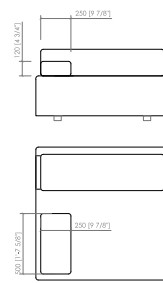

Vassoio

Impiallacciato noce canaletto o frassino poro aperto
marmo

LINOSA

Bonura Design - 2022

Elemento seduta
Seat element
cm 110x110x39h
in 43"1/3x43"1/3x15"1/3h

Schienale con fascia
Back with band
cm 102x30x22h
in 40"1/6x11"4/5x8"2/3h

Schienale con fascia per angolo
Back with band for corner
cm 100x100x22h
in 39"3/8x39"3/8x8"2/3h

Bracciolo
Armrest
cm 50x25x12h
in 19"2/3x9"5/6x4"5/7h

Fascia
Band
cm 110x28
in 43"1/3x11"

Fascia con vassoio legno
Band with wooden tray
cm 110x35
in 43"1/3x19"7/9