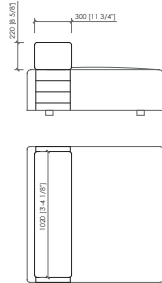

Vassoio

Impiallacciato noce canaletto o frassino poro aperto
marmo

LINOSA

Bonura Design - 2022

Elemento seduta
Seat element
cm 110x110x39h
in 43"1/3x43"1/3x15"1/3h

Schienale con fascia
Back with band
cm 102x30x22h
in 40"1/6x11"4/5x8"2/3h

Schienale con fascia per angolo
Back with band for corner
cm 100x100x22h
in 39"3/8x39"3/8x8"2/3h

Bracciolo
Armrest
cm 50x25x12h
in 19"2/3x9"5/6x4"5/7h

Fascia
Band
cm 110x28
in 43"1/3x11"

Fascia con vassoio legno
Band with wooden tray
cm 110x35
in 43"1/3x19"7/9