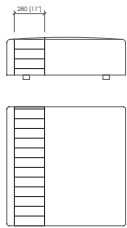

Vassoio

Impiallacciato noce canaletto o frassino poro aperto
marmo

LINOSA

Bonura Design - 2022

Elemento seduta
Seat element
cm 110x110x39h
in 43"1/3x43"1/3x15"1/3h

Schienale con fascia
Back with band
cm 102x30x22h
in 40"1/6x11"4/5x8"2/3h

Schienale con fascia per angolo
Back with band for corner
cm 100x100x22h
in 39"3/8x39"3/8x8"2/3h

Bracciolo
Armrest
cm 50x25x12h
in 19"2/3x9"5/6x4"5/7h

Fascia
Band
cm 110x28
in 43"1/3x11"

Fascia con vassoio legno
Band with wooden tray
cm 110x35
in 43"1/3x19"7/9