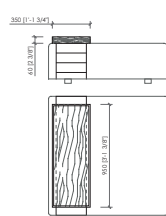

Vassoio

Impiallacciato noce canaletto o frassino poro aperto
marmo

LINOSA

Bonura Design - 2022

Elemento seduta
Seat element
cm 110x110x39h
in 43"1/3x43"1/3x15"1/3h

Schienale con fascia
Back with band
cm 102x30x22h
in 40"1/6x11"4/5x8"2/3h

Schienale con fascia per angolo
Back with band for corner
cm 100x100x22h
in 39"3/8x39"3/8x8"2/3h

Bracciolo
Armrest
cm 50x25x12h
in 19"2/3x9"5/6x4"5/7h

Fascia
Band
cm 110x28
in 43"1/3x11"

Fascia con vassoio legno
Band with wooden tray
cm 110x35
in 43"1/3x19"7/9

Fascia con vassoio marmo
Band with marble tray
cm 110x35
in 43"1/3x13"7/9

COVER - FABRIC and LEATHER | RIVESTIMENTO - TESSUTO o PELLE

refer to .pdf file MC_FABRICS and MC_LEATHER | fare riferimento al file .pdf MC_FABRICS and MC_LEATHER