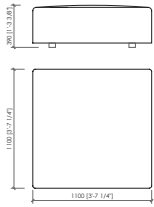

Vassoio

Impiallacciato noce canaletto o frassino poro aperto
marmo

LINOSA

Bonura Design - 2022

Elemento seduta
Seat element
cm 110x110x39h
in 43"1/3x43"1/3x15"1/3h

Schienale con fascia
Back with band
cm 102x30x22h
in 40"1/6x11"4/5x8"2/3h

Schienale con fascia per angolo
Back with band for corner
cm 100x100x22h
in 39"3/8x39"3/8x8"2/3h

Bracciolo
Armrest
cm 50x25x12h
in 19"2/3x9"5/6x4"5/7h

Fascia
Band
cm 110x28
in 43"1/3x11"

Fascia con vassoio legno
Band with wooden tray
cm 110x35
in 43"1/3x19"7/9