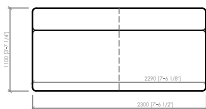

Elemento con bracciolo dx/sx
Element with armrest L/R
cm 170x110
in 67"x43" 1/3

Elemento con bracciolo dx/sx
Element with armrest L/R
cm 200x110
in 78" 3/4x43" 1/3

Elemento con bracciolo dx/sx
Element with armrest L/R
cm 230x110
in 90" 5/9x43" 1/3

Elemento sagomato con server dx/sx
Shaped element with server L/R
cm 225x190
in 100" 2/5x74" 4/5

Centrale
Central
cm 110x110
in 43" 1/3x43" 1/3

Centrale
Central
cm 140x110
in 55" 1/8x43" 1/3

Centrale
Central
cm 170x110
in 67"x43" 1/3

Centrale
Central
cm 200x110
in 78" 3/4 x 43" 1/3

Centrale
Central
cm 230x110
in 90" 5/9 x 43" 1/3

Elemento con server dx/sx
Element with server L/R
cm 140x110
in 55" 1/8x43" 1/3

Elemento con server dx/sx
Element with server L/R
cm 170x110
in 67"x43" 1/3