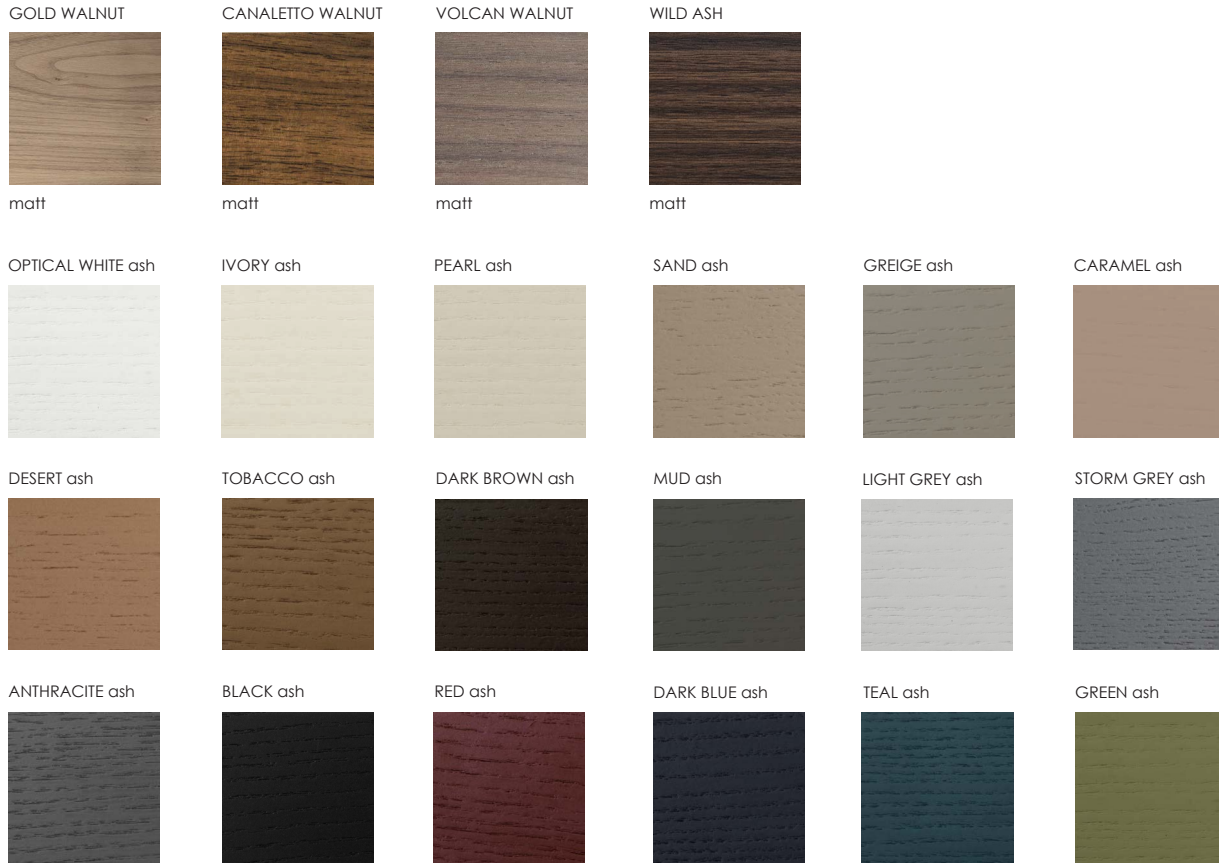

LEVANTE SOFA
Bonura Design - 2023

METAL BASE - FINISHING METAL | BASE IN METALLO - FINITURE METALLICHE

COVER BASE - SADDLE (optional) | RIVESTIMENTO BASE - CUOIO (optional)

TOP INTEGRATED TABLE - MARBLE | FINITURA TAVOLINO INTEGRATO - MARMO

TOP INTEGRATED TABLE - WOOD | FINITURA TAVOLINO INTEGRATO - LEGNO

TOP INTEGRATED TABLE - BACK PAINTED GLASS | FINITURA TAVOLINO INTEGRATO - VETRO RETROVERNICIATO

Printed colors are to be considered as indicative | *I colori stampati sono da considerarsi indicativi*