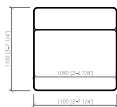

Elemento con bracciolo dx/sx
Element with armrest L/R
cm 170x110
in 67"x43" 1/3

Elemento con bracciolo dx/sx
Element with armrest L/R
cm 200x110
in 78" 3/4x43" 1/3

Elemento con bracciolo dx/sx
Element with armrest L/R
cm 230x110
in 90" 5/9x43" 1/3

Elemento sagomato con server dx/sx
Shaped element with server L/R
cm 225x190
in 100" 2/5x74" 4/5

Centrale
Central
cm 110x110
in 43" 1/3x43" 1/3

Centrale
Central
cm 140x110
in 55" 1/8x43" 1/3

Centrale
Central
cm 170x110
in 67"x43" 1/3

Centrale
Central
cm 200x110
in 78" 3/4 x 43" 1/3

Centrale
Central
cm 230x110
in 90" 5/9 x 43" 1/3

Elemento con server dx/sx
Element with server L/R
cm 140x110
in 55" 1/8x43" 1/3

Elemento con server dx/sx
Element with server L/R
cm 170x110
in 67"x43" 1/3