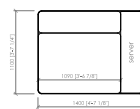

Elemento con bracciolo dx/sx
Element with armrest L/R
cm 170x110
in 67"x43" 1/3

Elemento con bracciolo dx/sx
Element with armrest L/R
cm 200x110
in 78" 3/4x43" 1/3

Elemento con bracciolo dx/sx
Element with armrest L/R
cm 230x110
in 90" 5/9x43" 1/3

Elemento sagomato con server dx/sx
Shaped element with server L/R
cm 225x190
in 100" 2/5x74" 4/5

Centrale
Central
cm 110x110
in 43" 1/3x43" 1/3

Centrale
Central
cm 140x110
in 55" 1/8x43" 1/3

Centrale
Central
cm 170x110
in 67"x43" 1/3

Centrale
Central
cm 200x110
in 78" 3/4 x 43" 1/3

Centrale
Central
cm 230x110
in 90" 5/9 x 43" 1/3

Elemento con server dx/sx
Element with server L/R
cm 140x110
in 55" 1/8x43" 1/3

Elemento con server dx/sx
Element with server L/R
cm 170x110
in 67"x43" 1/3

LEVANTE SOFA

Bonura Design - 2023

Elemento con bracciolo dx/sx
 Element with armrest L/R
cm 200x110
in 78" 3/4x43" 1/3

Elemento con bracciolo dx/sx
 Element with armrest L/R
cm 230x110
in 90" 5/9x43" 1/3