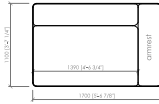

Top tavolino integrato
Marmo
Impiallacciato noce canaletto o frassino poro aperto
Vetro retroverniciato

Optional
Rivestimento base in cuoio

LEVANTE SOFA
Bonura Design - 2023

Elemento con bracciolo dx/sx
Element with armrest L/R
cm 140x110
in 55" 1/8x43" 1/3

Elemento con bracciolo dx/sx
Element with armrest L/R
cm 170x110
in 67"x43" 1/3

Elemento con bracciolo dx/sx
Element with armrest L/R
cm 200x110
in 78" 3/4x43" 1/3

Elemento con bracciolo dx/sx
Element with armrest L/R
cm 230x110
in 90" 5/9x43" 1/3

Elemento sagomato con server dx/sx
Shaped element with server L/R
cm 225x190
in 100" 2/5x74" 4/5

Centrale
Central
cm 110x110
in 43" 1/3x43" 1/3

Centrale
Central
cm 140x110
in 55" 1/8x43" 1/3

Centrale
Central
cm 170x110
in 67"x43" 1/3

Centrale
Central
cm 200x110
in 78" 3/4 x 43" 1/3

Centrale
Central
cm 230x110
in 90" 5/9 x 43" 1/3

Elemento con server dx/sx
Element with server L/R
cm 140x110
in 55" 1/8x43" 1/3

Elemento con server dx/sx
Element with server L/R
cm 170x110
in 67"x43" 1/3