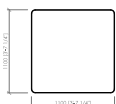

Elemento sagomato con server dx/sx
Shaped element with server L/R
cm 225x190
in 100" 2/5x74" 4/5

Centrale
Central
cm 110x110
in 43" 1/3x43" 1/3

Centrale
Central
cm 140x110
in 55" 1/8x43" 1/3

Centrale
Central
cm 170x110
in 67"x43" 1/3

Centrale
Central
cm 200x110
in 78" 3/4 x 43" 1/3

Centrale
Central
cm 230x110
in 90" 5/9 x 43" 1/3

Elemento con server dx/sx
Element with server L/R
cm 140x110
in 55" 1/8x43" 1/3

Elemento con server dx/sx
Element with server L/R
cm 170x110
in 67"x43" 1/3

LEVANTE SOFA

Bonura Design - 2023

Elemento con bracciolo dx/sx
 Element with armrest L/R
cm 200x110
in 78" 3/4x43" 1/3

Elemento con bracciolo dx/sx
 Element with armrest L/R
cm 230x110
in 90" 5/9x43" 1/3

Tavolino integrato
 Integrated table
cm 110x110
in 43" 1/3x43" 1/3

Tavolino integrato
 Integrated table
cm 140x110
in 55" 1/8x43" 1/3

Cuscino schienale
 Back cushion
cm 55x55
in 21" 2/3x21" 2/3

Cuscino schienale
 Back cushion
cm 100x55
in 39" 3/8x21" 2/3