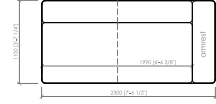

Top tavolino integrato
Marmo
Impiallacciato noce canaletto o frassino poro aperto
Vetro retroverniciato

Optional
Rivestimento base in cuoio

LEVANTE SOFA
Bonura Design - 2023

Elemento con bracciolo dx/sx
Element with armrest L/R
cm 140x110
in 55" 1/8x43" 1/3

Elemento con bracciolo dx/sx
Element with armrest L/R
cm 170x110
in 67"x43" 1/3

Elemento con bracciolo dx/sx
Element with armrest L/R
cm 200x110
in 78" 3/4x43" 1/3

Elemento con bracciolo dx/sx
Element with armrest L/R
cm 230x110
in 90" 5/9x43" 1/3

Elemento sagomato con server dx/sx
Shaped element with server L/R
cm 225x190
in 100" 2/5x74" 4/5

Centrale
Central
cm 110x110
in 43" 1/3x43" 1/3

Centrale
Central
cm 140x110
in 55" 1/8x43" 1/3

Centrale
Central
cm 170x110
in 67"x43" 1/3

Centrale
Central
cm 200x110
in 78" 3/4 x 43" 1/3

Centrale
Central
cm 230x110
in 90" 5/9 x 43" 1/3

Elemento con server dx/sx
Element with server L/R
cm 140x110
in 55" 1/8x43" 1/3

Elemento con server dx/sx
Element with server L/R
cm 170x110
in 67"x43" 1/3