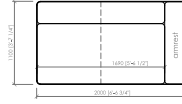

Top tavolino integrato
Marmo
Impiallacciato noce canaletto o frassino poro aperto
Vetro retroverniciato

Optional
Rivestimento base in cuoio

LEVANTE SOFA
Bonura Design - 2023

Elemento con bracciolo dx/sx
Element with armrest L/R
cm 140x110
in 55" 1/8x43" 1/3

Elemento con bracciolo dx/sx
Element with armrest L/R
cm 170x110
in 67"x43" 1/3

Elemento con bracciolo dx/sx
Element with armrest L/R
cm 200x110
in 78" 3/4x43" 1/3

Elemento con bracciolo dx/sx
Element with armrest L/R
cm 230x110
in 90" 5/9x43" 1/3

Elemento sagomato con server dx/sx
Shaped element with server L/R
cm 225x190
in 100" 2/5x74" 4/5

Centrale
Central
cm 110x110
in 43" 1/3x43" 1/3

Centrale
Central
cm 140x110
in 55" 1/8x43" 1/3

Centrale
Central
cm 170x110
in 67"x43" 1/3

Centrale
Central
cm 200x110
in 78" 3/4 x 43" 1/3

Centrale
Central
cm 230x110
in 90" 5/9 x 43" 1/3

Elemento con server dx/sx
Element with server L/R
cm 140x110
in 55" 1/8x43" 1/3

Elemento con server dx/sx
Element with server L/R
cm 170x110
in 67"x43" 1/3