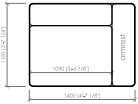

Top tavolino integrato
Marmo
Impiallacciato noce canaletto o frassino poro aperto
Vetro retroverniciato

Optional
Rivestimento base in cuoio

LEVANTE SOFA
Bonura Design - 2023

Elemento con bracciolo dx/sx
Element with armrest L/R
cm 140x110
in 55" 1/8x43" 1/3

Elemento con bracciolo dx/sx
Element with armrest L/R
cm 170x110
in 67"x43" 1/3

Elemento con bracciolo dx/sx
Element with armrest L/R
cm 200x110
in 78" 3/4x43" 1/3

Elemento con bracciolo dx/sx
Element with armrest L/R
cm 230x110
in 90" 5/9x43" 1/3

Elemento sagomato con server dx/sx
Shaped element with server L/R
cm 225x190
in 100" 2/5x74" 4/5

Centrale
Central
cm 110x110
in 43" 1/3x43" 1/3

Centrale
Central
cm 140x110
in 55" 1/8x43" 1/3

Centrale
Central
cm 170x110
in 67"x43" 1/3

Centrale
Central
cm 200x110
in 78" 3/4 x 43" 1/3

Centrale
Central
cm 230x110
in 90" 5/9 x 43" 1/3

Elemento con server dx/sx
Element with server L/R
cm 140x110
in 55" 1/8x43" 1/3

Elemento con server dx/sx
Element with server L/R
cm 170x110
in 67"x43" 1/3