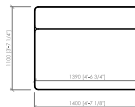

Elemento con bracciolo dx/sx
Element with armrest L/R
cm 170x110
in 67"x43" 1/3

Elemento con bracciolo dx/sx
Element with armrest L/R
cm 200x110
in 78" 3/4x43" 1/3

Elemento con bracciolo dx/sx
Element with armrest L/R
cm 230x110
in 90" 5/9x43" 1/3

Elemento sagomato con server dx/sx
Shaped element with server L/R
cm 225x190
in 100" 2/5x74" 4/5

Centrale
Central
cm 110x110
in 43" 1/3x43" 1/3

Centrale
Central
cm 140x110
in 55" 1/8x43" 1/3

Centrale
Central
cm 170x110
in 67"x43" 1/3

Centrale
Central
cm 200x110
in 78" 3/4 x 43" 1/3

Centrale
Central
cm 230x110
in 90" 5/9 x 43" 1/3

Elemento con server dx/sx
Element with server L/R
cm 140x110
in 55" 1/8x43" 1/3

Elemento con server dx/sx
Element with server L/R
cm 170x110
in 67"x43" 1/3