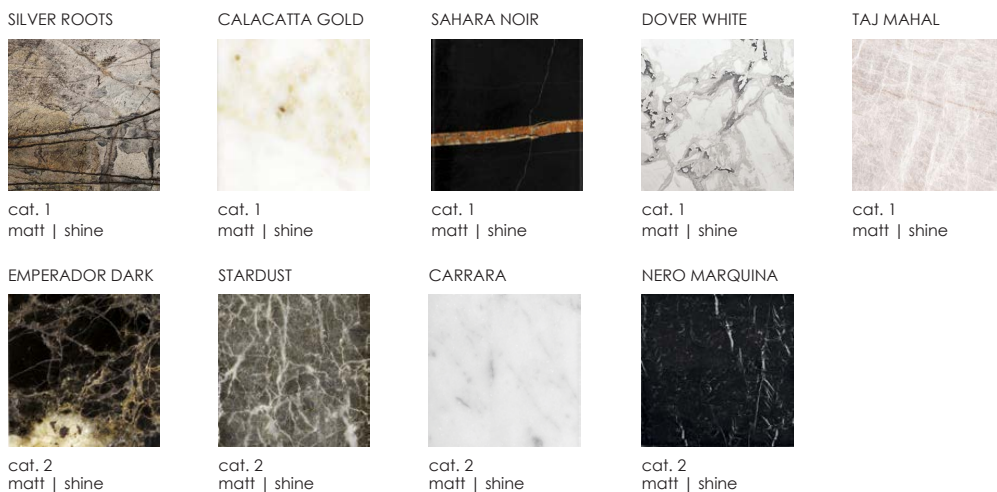

LEVANTE SOFA
Bonura Design - 2023

METAL BASE - FINISHING METAL | BASE IN METALLO - FINITURE METALLICHE

COVER BASE - SADDLE (optional) | RIVESTIMENTO BASE - CUOIO (optional)

TOP INTEGRATED TABLE - MARBLE | FINITURA TAVOLINO INTEGRATO - MARMO