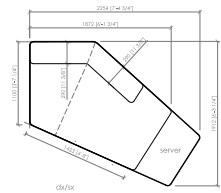

Top tavolino integrato
Marmo
Impiallacciato noce canaletto o frassino poro aperto
Vetro retroverniciato

Optional
Rivestimento base in cuoio

LEVANTE SOFA
Bonura Design - 2023

Elemento con bracciolo dx/sx
Element with armrest L/R
cm 140x110
in 55" 1/8x43" 1/3

Elemento con bracciolo dx/sx
Element with armrest L/R
cm 170x110
in 67"x43" 1/3

Elemento con bracciolo dx/sx
Element with armrest L/R
cm 200x110
in 78" 3/4x43" 1/3

Elemento con bracciolo dx/sx
Element with armrest L/R
cm 230x110
in 90" 5/9x43" 1/3

Elemento sagomato con server dx/sx
Shaped element with server L/R
cm 225x190
in 100" 2/5x74" 4/5

Centrale
Central
cm 110x110
in 43" 1/3x43" 1/3

Centrale
Central
cm 140x110
in 55" 1/8x43" 1/3

Centrale
Central
cm 170x110
in 67"x43" 1/3

Centrale
Central
cm 200x110
in 78" 3/4 x 43" 1/3

Centrale
Central
cm 230x110
in 90" 5/9 x 43" 1/3

Elemento con server dx/sx
Element with server L/R
cm 140x110
in 55" 1/8x43" 1/3

Elemento con server dx/sx
Element with server L/R
cm 170x110
in 67"x43" 1/3