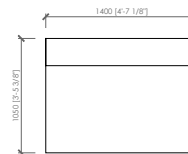

Laterale dx/sx
Side L/R
cm 125x105
in 49"1/5x41"1/3

Laterale dx/sx
Side L/R
cm 145x105
in 57"x41"1/3

Laterale dx/sx
Side L/R
cm 165x105
in 65"x41"1/3

Laterale dx/sx
Side L/R
cm 185x105
in 72"5/6x41"1/3

Laterale dx/sx
Side L/R
cm 225x105
in 88"4/7x41"1/3

Angolo
Corner
cm 105x105
in 41"1/3x41"1/3

Centrale
Central
cm 80x105
in 31"1/2x41"1/3

Centrale
Central
cm 100x105
in 39"3/8x41"1/3

Centrale
Central
cm 120x105
in 47"1/4x41"1/3

Centrale
Central
cm 140x105
in 55"1/8x41"1/3

LAGLIO

Cesare Arosio - 2021

Centrale con server / tavolo integrato
 Central with server / integrated table
cm 145x105
in 57"x41"1/3

SERVER A

INTEGRATED TABLE

Centrale con server / tavolo integrato
 Central with server / integrated table
cm 185x105
in 72"5/8"x41"1/3

SERVER B

INTEGRATED TABLE

Chaise longue
 Chaise longue
cm 145x145
in 57"x57"

Chaise longue con bracciolo
 Chaise longue with armrest
cm 145x145
in 57"x57"

Chaise longue con bracciolo
 Chaise longue with armrest
cm 125x180
in 49"1/5"x70"6/7