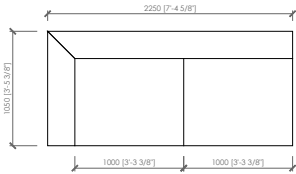

Servers e tavolino integrato

Impiallacciato noce canaletto o frassino poro aperto

LAGLIO

Cesare Arosio - 2021

Cuscino schienale
Back cushion
cm 70x50
in 27"5/9x19"2/3

Laterale dx/sx
Side L/R
cm 105x105
in 41"1/3"x41"1/3

Laterale dx/sx
Side L/R
cm 125x105
in 49"1/5x41"1/3

Laterale dx/sx
Side L/R
cm 145x105
in 57"x41"1/3

Laterale dx/sx
Side L/R
cm 165x105
in 65"x41"1/3

Laterale dx/sx
Side L/R
cm 185x105
in 72"5/6x41"1/3

Laterale dx/sx
Side L/R
cm 225x105
in 88"4/7x41"1/3

Angolo
Corner
cm 105x105
in 41"1/3x41"1/3

Centrale
Central
cm 80x105
in 31"1/2x41"1/3

Centrale
Central
cm 100x105
in 39"3/8x41"1/3

Centrale
Central
cm 120x105
in 47"1/4x41"1/3

Centrale
Central
cm 140x105
in 55"1/8x41"1/3

LAGLIO

Cesare Arosio - 2021

Centrale con server / tavolo integrato
 Central with server / integrated table
cm 145x105
in 57"x41"1/3

SERVER A

INTEGRATED TABLE

Centrale con server / tavolo integrato
 Central with server / integrated table
cm 185x105
in 72"5/8"x41"1/3