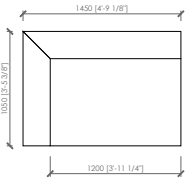

Servers e tavolino integrato

Impiallacciato noce canaletto o frassino poro aperto

LAGLIO

Cesare Arosio - 2021

Cuscino schienale
Back cushion
cm 70x50
in 27"5/9x19"2/3

Laterale dx/sx
Side L/R
cm 105x105
in 41"1/3"x41"1/3

Laterale dx/sx
Side L/R
cm 125x105
in 49"1/5x41"1/3

Laterale dx/sx
Side L/R
cm 145x105
in 57"x41"1/3

Laterale dx/sx
Side L/R
cm 165x105
in 65"x41"1/3

Laterale dx/sx
Side L/R
cm 185x105
in 72"5/6x41"1/3

Laterale dx/sx
Side L/R
cm 225x105
in 88"4/7x41"1/3

Angolo
Corner
cm 105x105
in 41"1/3x41"1/3

Centrale
Central
cm 80x105
in 31"1/2x41"1/3

Centrale
Central
cm 100x105
in 39"3/8x41"1/3

Centrale
Central
cm 120x105
in 47"1/4x41"1/3

Centrale
Central
cm 140x105
in 55"1/8x41"1/3