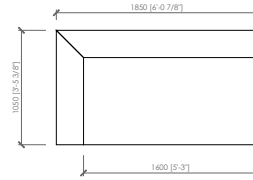

Laterale dx/sx
Side L/R
cm 125x105
in 49"1/5x41"1/3

Laterale dx/sx
Side L/R
cm 145x105
in 57"x41"1/3

Laterale dx/sx
Side L/R
cm 165x105
in 65"x41"1/3

Laterale dx/sx
Side L/R
cm 185x105
in 72"5/6x41"1/3

Laterale dx/sx
Side L/R
cm 225x105
in 88"4/7x41"1/3

Angolo
Corner
cm 105x105
in 41"1/3x41"1/3

Centrale
Central
cm 80x105
in 31"1/2x41"1/3

Centrale
Central
cm 100x105
in 39"3/8x41"1/3

Centrale
Central
cm 120x105
in 47"1/4x41"1/3

Centrale
Central
cm 140x105
in 55"1/8x41"1/3

LAGLIO

Cesare Arosio - 2021

Centrale con server / tavolo integrato
 Central with server / integrated table
cm 145x105
in 57"x41"1/3

SERVER A

INTEGRATED TABLE

Centrale con server / tavolo integrato
 Central with server / integrated table
cm 185x105
in 72"5/8"x41"1/3