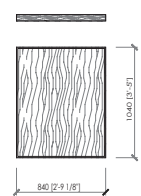

Laterale dx/sx
Side L/R
cm 125x105
in 49"1/5x41"1/3

Laterale dx/sx
Side L/R
cm 145x105
in 57"x41"1/3

Laterale dx/sx
Side L/R
cm 165x105
in 65"x41"1/3

Laterale dx/sx
Side L/R
cm 185x105
in 72"5/6x41"1/3

Laterale dx/sx
Side L/R
cm 225x105
in 88"4/7x41"1/3

Angolo
Corner
cm 105x105
in 41"1/3x41"1/3

Centrale
Central
cm 80x105
in 31"1/2x41"1/3

Centrale
Central
cm 100x105
in 39"3/8x41"1/3

Centrale
Central
cm 120x105
in 47"1/4x41"1/3

Centrale
Central
cm 140x105
in 55"1/8x41"1/3

LAGLIO

Cesare Arosio - 2021

Centrale con server / tavolo integrato
 Central with server / integrated table
cm 145x105
in 57"x41"1/3

SERVER A

INTEGRATED TABLE

Centrale con server / tavolo integrato
 Central with server / integrated table
cm 185x105
in 72"5/8"x41"1/3

SERVER B

INTEGRATED TABLE

Chaise longue
 Chaise longue
cm 145x145
in 57"x57"

Chaise longue con bracciolo
 Chaise longue with armrest
cm 145x145
in 57"x57"

Chaise longue con bracciolo
 Chaise longue with armrest
cm 125x180
in 49"1/5"x70"6/7