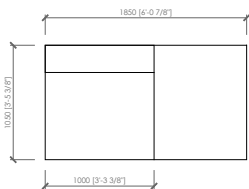

Laterale dx/sx
Side L/R
cm 125x105
in 49"1/5x41"1/3

Laterale dx/sx
Side L/R
cm 145x105
in 57"x41"1/3

Laterale dx/sx
Side L/R
cm 165x105
in 65"x41"1/3

Laterale dx/sx
Side L/R
cm 185x105
in 72"5/6x41"1/3

Laterale dx/sx
Side L/R
cm 225x105
in 88"4/7x41"1/3

Angolo
Corner
cm 105x105
in 41"1/3x41"1/3

Centrale
Central
cm 80x105
in 31"1/2x41"1/3

Centrale
Central
cm 100x105
in 39"3/8x41"1/3

Centrale
Central
cm 120x105
in 47"1/4x41"1/3

Centrale
Central
cm 140x105
in 55"1/8x41"1/3

LAGLIO

Cesare Arosio - 2021

Centrale con server / tavolo integrato
 Central with server / integrated table
cm 145x105
in 57"x41"1/3

SERVER A

INTEGRATED TABLE

Centrale con server / tavolo integrato
 Central with server / integrated table
cm 185x105
in 72"5/8"x41"1/3

SERVER B

INTEGRATED TABLE

Chaise longue
 Chaise longue
cm 145x145
in 57"x57"

Chaise longue con bracciolo
 Chaise longue with armrest
cm 145x145
in 57"x57"

Chaise longue con bracciolo
 Chaise longue with armrest
cm 125x180
in 49"1/5"x70"6/7