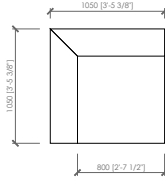

Servers e tavolino integrato

Impiallacciato noce canaletto o frassino poro aperto

LAGLIO

Cesare Arosio - 2021

Cuscino schienale
Back cushion
cm 70x50
in 27"5/9x19"2/3

Laterale dx/sx
Side L/R
cm 105x105
in 41"1/3"x41"1/3

Laterale dx/sx
Side L/R
cm 125x105
in 49"1/5x41"1/3

Laterale dx/sx
Side L/R
cm 145x105
in 57"x41"1/3

Laterale dx/sx
Side L/R
cm 165x105
in 65"x41"1/3

Laterale dx/sx
Side L/R
cm 185x105
in 72"5/6x41"1/3

Laterale dx/sx
Side L/R
cm 225x105
in 88"4/7x41"1/3

Angolo
Corner
cm 105x105
in 41"1/3x41"1/3

Centrale
Central
cm 80x105
in 31"1/2x41"1/3

Centrale
Central
cm 100x105
in 39"3/8x41"1/3

Centrale
Central
cm 120x105
in 47"1/4x41"1/3

Centrale
Central
cm 140x105
in 55"1/8x41"1/3