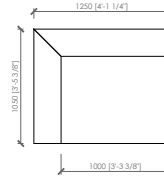

Servers e tavolino integrato

Impiallacciato noce canaletto o frassino poro aperto

LAGLIO

Cesare Arosio - 2021

Cuscino schienale
Back cushion
cm 70x50
in 27"5/9x19"2/3

Laterale dx/sx
Side L/R
cm 105x105
in 41"1/3"x41"1/3

Laterale dx/sx
Side L/R
cm 125x105
in 49"1/5x41"1/3

Laterale dx/sx
Side L/R
cm 145x105
in 57"x41"1/3

Laterale dx/sx
Side L/R
cm 165x105
in 65"x41"1/3

Laterale dx/sx
Side L/R
cm 185x105
in 72"5/6x41"1/3

Laterale dx/sx
Side L/R
cm 225x105
in 88"4/7x41"1/3

Angolo
Corner
cm 105x105
in 41"1/3x41"1/3

Centrale
Central
cm 80x105
in 31"1/2x41"1/3

Centrale
Central
cm 100x105
in 39"3/8x41"1/3

Centrale
Central
cm 120x105
in 47"1/4x41"1/3

Centrale
Central
cm 140x105
in 55"1/8x41"1/3