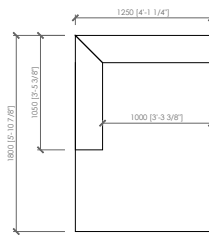

Laterale dx/sx
Side L/R
cm 125x105
in 49"1/5x41"1/3

Laterale dx/sx
Side L/R
cm 145x105
in 57"x41"1/3

Laterale dx/sx
Side L/R
cm 165x105
in 65"x41"1/3

Laterale dx/sx
Side L/R
cm 185x105
in 72"5/6x41"1/3

Laterale dx/sx
Side L/R
cm 225x105
in 88"4/7x41"1/3

LAGLIO

Cesare Arosio - 2021

Centrale con server / tavolo integrato
 Central with server / integrated table
cm 145x105
in 57"x41"1/3

SERVER A

INTEGRATED TABLE

Centrale con server / tavolo integrato
 Central with server / integrated table
cm 185x105
in 72"5/8"x41"1/3

SERVER B

INTEGRATED TABLE

Chaise longue
 Chaise longue
cm 145x145
in 57"x57"

Chaise longue con bracciolo
 Chaise longue with armrest
cm 145x145
in 57"x57"

Chaise longue con bracciolo
 Chaise longue with armrest
cm 125x180
in 49"1/5"x70"6/7

Pouf
 Pouf
cm 105x105x38h
in 41"1/3"x41"1/3"x15"h

Tavolino integrato con base
 Integrated table with base
cm 105x105
in 41"1/3"x41"1/3

Server curvo
 Server curved
cm 120x120
in 47"1/4"x47"1/4

LAGLIO

Cesare Arosio - 2021