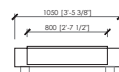

Laterale dx/sx
Side L/R
cm 125x105
in 49"1/5x41"1/3

Laterale dx/sx
Side L/R
cm 145x105
in 57"x41"1/3

Laterale dx/sx
Side L/R
cm 165x105
in 65"x41"1/3

Laterale dx/sx
Side L/R
cm 185x105
in 72"5/6x41"1/3

Laterale dx/sx
Side L/R
cm 225x105
in 88"4/7x41"1/3

LAGLIO

Cesare Arosio - 2021

Centrale con server / tavolo integrato
 Central with server / integrated table
cm 145x105
in 57"x41"1/3

SERVER A

INTEGRATED TABLE

Centrale con server / tavolo integrato
 Central with server / integrated table
cm 185x105
in 72"5/8"x41"1/3

SERVER B

INTEGRATED TABLE

Chaise longue
 Chaise longue
cm 145x145
in 57"x57"

Chaise longue con bracciolo
 Chaise longue with armrest
cm 145x145
in 57"x57"

Chaise longue con bracciolo
 Chaise longue with armrest
cm 125x180
in 49"1/5"x70"6/7

Pouf
 Pouf
cm 105x105x38h
in 41"1/3"x41"1/3"x15"h

Tavolino integrato con base
 Integrated table with base
cm 105x105
in 41"1/3"x41"1/3

Server curvo
 Server curved
cm 120x120
in 47"1/4"x47"1/4

LAGLIO

Cesare Arosio - 2021