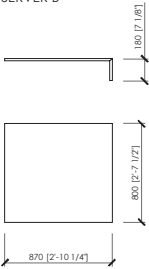

Laterale dx/sx
Side L/R
cm 125x105
in 49"1/5x41"1/3

Laterale dx/sx
Side L/R
cm 145x105
in 57"x41"1/3

Laterale dx/sx
Side L/R
cm 165x105
in 65"x41"1/3

Laterale dx/sx
Side L/R
cm 185x105
in 72"5/6x41"1/3

Laterale dx/sx
Side L/R
cm 225x105
in 88"4/7x41"1/3

Angolo
Corner
cm 105x105
in 41"1/3x41"1/3

Centrale
Central
cm 80x105
in 31"1/2x41"1/3

Centrale
Central
cm 100x105
in 39"3/8x41"1/3

Centrale
Central
cm 120x105
in 47"1/4x41"1/3

Centrale
Central
cm 140x105
in 55"1/8x41"1/3

LAGLIO

Cesare Arosio - 2021

Centrale con server / tavolo integrato
 Central with server / integrated table
cm 145x105
in 57"x41"1/3

SERVER A

INTEGRATED TABLE

Centrale con server / tavolo integrato
 Central with server / integrated table
cm 185x105
in 72"5/8"x41"1/3

SERVER B

INTEGRATED TABLE

Chaise longue
 Chaise longue
cm 145x145
in 57"x57"

Chaise longue con bracciolo
 Chaise longue with armrest
cm 145x145
in 57"x57"

Chaise longue con bracciolo
 Chaise longue with armrest
cm 125x180
in 49"1/5"x70"6/7