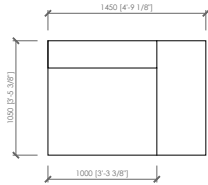

Laterale dx/sx
Side L/R
cm 125x105
in 49"1/5x41"1/3

Laterale dx/sx
Side L/R
cm 145x105
in 57"x41"1/3

Laterale dx/sx
Side L/R
cm 165x105
in 65"x41"1/3

Laterale dx/sx
Side L/R
cm 185x105
in 72"5/6x41"1/3

Laterale dx/sx
Side L/R
cm 225x105
in 88"4/7x41"1/3

Angolo
Corner
cm 105x105
in 41"1/3x41"1/3

Centrale
Central
cm 80x105
in 31"1/2x41"1/3

Centrale
Central
cm 100x105
in 39"3/8x41"1/3

Centrale
Central
cm 120x105
in 47"1/4x41"1/3

Centrale
Central
cm 140x105
in 55"1/8x41"1/3

LAGLIO

Cesare Arosio - 2021

Centrale con server / tavolo integrato
 Central with server / integrated table
cm 145x105
in 57"x41"1/3

SERVER A

INTEGRATED TABLE

Centrale con server / tavolo integrato
 Central with server / integrated table
cm 185x105
in 72"5/8"x41"1/3

SERVER B

INTEGRATED TABLE

Chaise longue
 Chaise longue
cm 145x145
in 57"x57"

Chaise longue con bracciolo
 Chaise longue with armrest
cm 145x145
in 57"x57"

Chaise longue con bracciolo
 Chaise longue with armrest
cm 125x180
in 49"1/5"x70"6/7