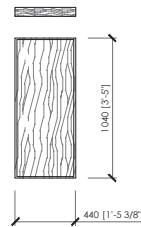

Laterale dx/sx
Side L/R
cm 125x105
in 49"1/5x41"1/3

Laterale dx/sx
Side L/R
cm 145x105
in 57"x41"1/3

Laterale dx/sx
Side L/R
cm 165x105
in 65"x41"1/3

Laterale dx/sx
Side L/R
cm 185x105
in 72"5/6x41"1/3

Laterale dx/sx
Side L/R
cm 225x105
in 88"4/7x41"1/3

Angolo
Corner
cm 105x105
in 41"1/3x41"1/3

Centrale
Central
cm 80x105
in 31"1/2x41"1/3

Centrale
Central
cm 100x105
in 39"3/8x41"1/3

Centrale
Central
cm 120x105
in 47"1/4x41"1/3

Centrale
Central
cm 140x105
in 55"1/8x41"1/3

LAGLIO

Cesare Arosio - 2021

Centrale con server / tavolo integrato
 Central with server / integrated table
cm 145x105
in 57"x41"1/3

SERVER A

INTEGRATED TABLE

Centrale con server / tavolo integrato
 Central with server / integrated table
cm 185x105
in 72"5/8"x41"1/3

SERVER B

INTEGRATED TABLE

Chaise longue
 Chaise longue
cm 145x145
in 57"x57"

Chaise longue con bracciolo
 Chaise longue with armrest
cm 145x145
in 57"x57"

Chaise longue con bracciolo
 Chaise longue with armrest
cm 125x180
in 49"1/5"x70"6/7