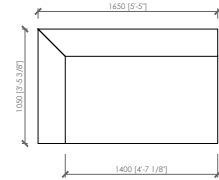

Servers e tavolino integrato

Impiallacciato noce canaletto o frassino poro aperto

LAGLIO

Cesare Arosio - 2021

Cuscino schienale
Back cushion
cm 70x50
in 27"5/9x19"2/3

Laterale dx/sx
Side L/R
cm 105x105
in 41"1/3"x41"1/3

Laterale dx/sx
Side L/R
cm 125x105
in 49"1/5x41"1/3

Laterale dx/sx
Side L/R
cm 145x105
in 57"x41"1/3

Laterale dx/sx
Side L/R
cm 165x105
in 65"x41"1/3

Laterale dx/sx
Side L/R
cm 185x105
in 72"5/6x41"1/3

Laterale dx/sx
Side L/R
cm 225x105
in 88"4/7x41"1/3

Angolo
Corner
cm 105x105
in 41"1/3x41"1/3

Centrale
Central
cm 80x105
in 31"1/2x41"1/3

Centrale
Central
cm 100x105
in 39"3/8x41"1/3

Centrale
Central
cm 120x105
in 47"1/4x41"1/3

Centrale
Central
cm 140x105
in 55"1/8x41"1/3