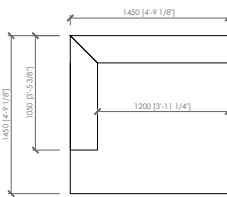

Laterale dx/sx
Side L/R
cm 125x105
in 49"1/5x41"1/3

Laterale dx/sx
Side L/R
cm 145x105
in 57"x41"1/3

Laterale dx/sx
Side L/R
cm 165x105
in 65"x41"1/3

Laterale dx/sx
Side L/R
cm 185x105
in 72"5/6x41"1/3

Laterale dx/sx
Side L/R
cm 225x105
in 88"4/7x41"1/3

LAGLIO

Cesare Arosio - 2021

Centrale con server / tavolo integrato
 Central with server / integrated table
cm 145x105
in 57"x41"1/3

SERVER A

INTEGRATED TABLE

Centrale con server / tavolo integrato
 Central with server / integrated table
cm 185x105
in 72"5/8"x41"1/3

SERVER B

INTEGRATED TABLE

Chaise longue
 Chaise longue
cm 145x145
in 57"x57"

Chaise longue con bracciolo
 Chaise longue with armrest
cm 145x145
in 57"x57"

Chaise longue con bracciolo
 Chaise longue with armrest
cm 125x180
in 49"1/5"x70"6/7

Pouf
 Pouf
cm 105x105x38h
in 41"1/3"x41"1/3"x15"h

Tavolino integrato con base
 Integrated table with base
cm 105x105
in 41"1/3"x41"1/3

Server curvo
 Server curved
cm 120x120
in 47"1/4"x47"1/4

LAGLIO

Cesare Arosio - 2021