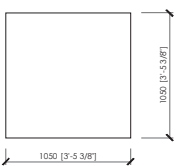

Laterale dx/sx
Side L/R
cm 125x105
in 49"1/5x41"1/3

Laterale dx/sx
Side L/R
cm 145x105
in 57"x41"1/3

Laterale dx/sx
Side L/R
cm 165x105
in 65"x41"1/3

Laterale dx/sx
Side L/R
cm 185x105
in 72"5/6x41"1/3

Laterale dx/sx
Side L/R
cm 225x105
in 88"4/7x41"1/3

LAGLIO

Cesare Arosio - 2021

Centrale con server / tavolo integrato
 Central with server / integrated table
cm 145x105
in 57"x41"1/3

SERVER A

INTEGRATED TABLE

Centrale con server / tavolo integrato
 Central with server / integrated table
cm 185x105
in 72"5/8"x41"1/3

SERVER B

INTEGRATED TABLE

Chaise longue
 Chaise longue
cm 145x145
in 57"x57"

Chaise longue con bracciolo
 Chaise longue with armrest
cm 145x145
in 57"x57"

Chaise longue con bracciolo
 Chaise longue with armrest
cm 125x180
in 49"1/5"x70"6/7

Pouf
 Pouf
cm 105x105x38h
in 41"1/3"x41"1/3"x15"h

Tavolino integrato con base
 Integrated table with base
cm 105x105
in 41"1/3"x41"1/3

Server curvo
 Server curved
cm 120x120
in 47"1/4"x47"1/4

LAGLIO

Cesare Arosio - 2021