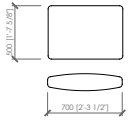

Servers e tavolino integrato

Impiallacciato noce canaletto o frassino poro aperto

LAGLIO

Cesare Arosio - 2021

Cuscino schienale
Back cushion
cm 70x50
in 27"5/9x19"2/3

Laterale dx/sx
Side L/R
cm 105x105
in 41"1/3"x41"1/3

Laterale dx/sx
Side L/R
cm 125x105
in 49"1/5x41"1/3

Laterale dx/sx
Side L/R
cm 145x105
in 57"x41"1/3

Laterale dx/sx
Side L/R
cm 165x105
in 65"x41"1/3

Laterale dx/sx
Side L/R
cm 185x105
in 72"5/6x41"1/3

Laterale dx/sx
Side L/R
cm 225x105
in 88"4/7x41"1/3

Angolo
Corner
cm 105x105
in 41"1/3x41"1/3

Centrale
Central
cm 80x105
in 31"1/2x41"1/3

Centrale
Central
cm 100x105
in 39"3/8x41"1/3

Centrale
Central
cm 120x105
in 47"1/4x41"1/3

Centrale
Central
cm 140x105
in 55"1/8x41"1/3

Pouf
 Pouf
cm 105x105x38h
in 41"1/3"x41"1/3"x15"h

Tavolino integrato con base
 Integrated table with base
cm 105x105
in 41"1/3"x41"1/3

Server curvo
 Server curved
cm 120x120
in 47"1/4"x47"1/4

LAGLIO

Cesare Arosio - 2021