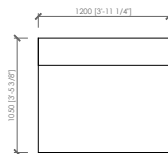

Laterale dx/sx
Side L/R
cm 125x105
in 49"1/5x41"1/3

Laterale dx/sx
Side L/R
cm 145x105
in 57"x41"1/3

Laterale dx/sx
Side L/R
cm 165x105
in 65"x41"1/3

Laterale dx/sx
Side L/R
cm 185x105
in 72"5/6x41"1/3

Laterale dx/sx
Side L/R
cm 225x105
in 88"4/7x41"1/3

Angolo
Corner
cm 105x105
in 41"1/3x41"1/3

Centrale
Central
cm 80x105
in 31"1/2x41"1/3

Centrale
Central
cm 100x105
in 39"3/8x41"1/3

Centrale
Central
cm 120x105
in 47"1/4x41"1/3

Centrale
Central
cm 140x105
in 55"1/8x41"1/3

LAGLIO

Cesare Arosio - 2021

Centrale con server / tavolo integrato
 Central with server / integrated table
cm 145x105
in 57"x41"1/3

SERVER A

INTEGRATED TABLE

Centrale con server / tavolo integrato
 Central with server / integrated table
cm 185x105
in 72"5/8"x41"1/3