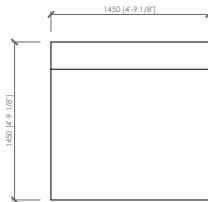

Laterale dx/sx
Side L/R
cm 125x105
in 49"1/5x41"1/3

Laterale dx/sx
Side L/R
cm 145x105
in 57"x41"1/3

Laterale dx/sx
Side L/R
cm 165x105
in 65"x41"1/3

Laterale dx/sx
Side L/R
cm 185x105
in 72"5/6x41"1/3

Laterale dx/sx
Side L/R
cm 225x105
in 88"4/7x41"1/3

Angolo
Corner
cm 105x105
in 41"1/3x41"1/3

Centrale
Central
cm 80x105
in 31"1/2x41"1/3

Centrale
Central
cm 100x105
in 39"3/8x41"1/3

Centrale
Central
cm 120x105
in 47"1/4x41"1/3

Centrale
Central
cm 140x105
in 55"1/8x41"1/3

LAGLIO

Cesare Arosio - 2021

Centrale con server / tavolo integrato
 Central with server / integrated table
cm 145x105
in 57"x41"1/3

SERVER A

INTEGRATED TABLE

Centrale con server / tavolo integrato
 Central with server / integrated table
cm 185x105
in 72"5/8"x41"1/3

SERVER B

INTEGRATED TABLE

Chaise longue
 Chaise longue
cm 145x145
in 57"x57"

Chaise longue con bracciolo
 Chaise longue with armrest
cm 145x145
in 57"x57"

Chaise longue con bracciolo
 Chaise longue with armrest
cm 125x180
in 49"1/5"x70"6/7