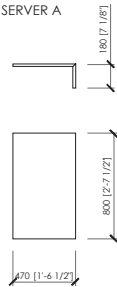

Laterale dx/sx
Side L/R
cm 125x105
in 49"1/5x41"1/3

Laterale dx/sx
Side L/R
cm 145x105
in 57"x41"1/3

Laterale dx/sx
Side L/R
cm 165x105
in 65"x41"1/3

Laterale dx/sx
Side L/R
cm 185x105
in 72"5/6x41"1/3

Laterale dx/sx
Side L/R
cm 225x105
in 88"4/7x41"1/3

Angolo
Corner
cm 105x105
in 41"1/3x41"1/3

Centrale
Central
cm 80x105
in 31"1/2x41"1/3

Centrale
Central
cm 100x105
in 39"3/8x41"1/3

Centrale
Central
cm 120x105
in 47"1/4x41"1/3

Centrale
Central
cm 140x105
in 55"1/8x41"1/3

LAGLIO

Cesare Arosio - 2021

Centrale con server / tavolo integrato
 Central with server / integrated table
cm 145x105
in 57"x41"1/3

SERVER A

INTEGRATED TABLE

Centrale con server / tavolo integrato
 Central with server / integrated table
cm 185x105
in 72"5/8"x41"1/3

SERVER B

INTEGRATED TABLE

Chaise longue
 Chaise longue
cm 145x145
in 57"x57"

Chaise longue con bracciolo
 Chaise longue with armrest
cm 145x145
in 57"x57"

Chaise longue con bracciolo
 Chaise longue with armrest
cm 125x180
in 49"1/5"x70"6/7