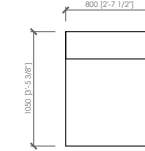

Servers e tavolino integrato

Impiallacciato noce canaletto o frassino poro aperto

LAGLIO

Cesare Arosio - 2021

Cuscino schienale
Back cushion
cm 70x50
in 27"5/9x19"2/3

Laterale dx/sx
Side L/R
cm 105x105
in 41"1/3"x41"1/3

Laterale dx/sx
Side L/R
cm 125x105
in 49"1/5x41"1/3

Laterale dx/sx
Side L/R
cm 145x105
in 57"x41"1/3

Laterale dx/sx
Side L/R
cm 165x105
in 65"x41"1/3

Laterale dx/sx
Side L/R
cm 185x105
in 72"5/6x41"1/3

Laterale dx/sx
Side L/R
cm 225x105
in 88"4/7x41"1/3

Angolo
Corner
cm 105x105
in 41"1/3x41"1/3

Centrale
Central
cm 80x105
in 31"1/2x41"1/3

Centrale
Central
cm 100x105
in 39"3/8x41"1/3

Centrale
Central
cm 120x105
in 47"1/4x41"1/3

Centrale
Central
cm 140x105
in 55"1/8x41"1/3

LAGLIO

Cesare Arosio - 2021

Centrale con server / tavolo integrato
 Central with server / integrated table
cm 145x105
in 57"x41"1/3

SERVER A

INTEGRATED TABLE

Centrale con server / tavolo integrato
 Central with server / integrated table
cm 185x105
in 72"5/8"x41"1/3