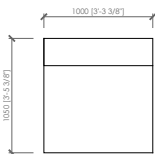

Servers e tavolino integrato

Impiallacciato noce canaletto o frassino poro aperto

LAGLIO

Cesare Arosio - 2021

Cuscino schienale
Back cushion
cm 70x50
in 27"5/9x19"2/3

Laterale dx/sx
Side L/R
cm 105x105
in 41"1/3"x41"1/3

Laterale dx/sx
Side L/R
cm 125x105
in 49"1/5x41"1/3

Laterale dx/sx
Side L/R
cm 145x105
in 57"x41"1/3

Laterale dx/sx
Side L/R
cm 165x105
in 65"x41"1/3

Laterale dx/sx
Side L/R
cm 185x105
in 72"5/6x41"1/3

Laterale dx/sx
Side L/R
cm 225x105
in 88"4/7x41"1/3

Angolo
Corner
cm 105x105
in 41"1/3x41"1/3

Centrale
Central
cm 80x105
in 31"1/2x41"1/3

Centrale
Central
cm 100x105
in 39"3/8x41"1/3

Centrale
Central
cm 120x105
in 47"1/4x41"1/3

Centrale
Central
cm 140x105
in 55"1/8x41"1/3

LAGLIO

Cesare Arosio - 2021

Centrale con server / tavolo integrato
 Central with server / integrated table
cm 145x105
in 57"x41"1/3

SERVER A

INTEGRATED TABLE

Centrale con server / tavolo integrato
 Central with server / integrated table
cm 185x105
in 72"5/8"x41"1/3