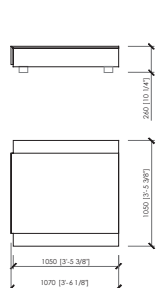

Laterale dx/sx
Side L/R
cm 125x105
in 49"1/5x41"1/3

Laterale dx/sx
Side L/R
cm 145x105
in 57"x41"1/3

Laterale dx/sx
Side L/R
cm 165x105
in 65"x41"1/3

Laterale dx/sx
Side L/R
cm 185x105
in 72"5/6x41"1/3

Laterale dx/sx
Side L/R
cm 225x105
in 88"4/7x41"1/3

LAGLIO

Cesare Arosio - 2021

Centrale con server / tavolo integrato
 Central with server / integrated table
cm 145x105
in 57"x41"1/3

SERVER A

INTEGRATED TABLE

Centrale con server / tavolo integrato
 Central with server / integrated table
cm 185x105
in 72"5/8"x41"1/3

SERVER B

INTEGRATED TABLE

Chaise longue
 Chaise longue
cm 145x145
in 57"x57"

Chaise longue con bracciolo
 Chaise longue with armrest
cm 145x145
in 57"x57"

Chaise longue con bracciolo
 Chaise longue with armrest
cm 125x180
in 49"1/5"x70"6/7

Pouf
 Pouf
cm 105x105x38h
in 41"1/3"x41"1/3"x15"h

Tavolino integrato con base
 Integrated table with base
cm 105x105
in 41"1/3"x41"1/3

Server curvo
 Server curved
cm 120x120
in 47"1/4"x47"1/4

LAGLIO

Cesare Arosio - 2021