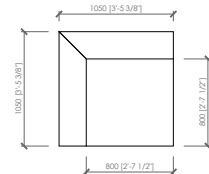

Servers e tavolino integrato

Impiallacciato noce canaletto o frassino poro aperto

LAGLIO

Cesare Arosio - 2021

Cuscino schienale
Back cushion
cm 70x50
in 27"5/9x19"2/3

Laterale dx/sx
Side L/R
cm 105x105
in 41"1/3"x41"1/3

Laterale dx/sx
Side L/R
cm 125x105
in 49"1/5x41"1/3

Laterale dx/sx
Side L/R
cm 145x105
in 57"x41"1/3

Laterale dx/sx
Side L/R
cm 165x105
in 65"x41"1/3

Laterale dx/sx
Side L/R
cm 185x105
in 72"5/6x41"1/3

Laterale dx/sx
Side L/R
cm 225x105
in 88"4/7x41"1/3

Angolo
Corner
cm 105x105
in 41"1/3x41"1/3

Centrale
Central
cm 80x105
in 31"1/2x41"1/3

Centrale
Central
cm 100x105
in 39"3/8x41"1/3

Centrale
Central
cm 120x105
in 47"1/4x41"1/3

Centrale
Central
cm 140x105
in 55"1/8x41"1/3

LAGLIO

Cesare Arosio - 2021

Centrale con server / tavolo integrato
 Central with server / integrated table
cm 145x105
in 57"x41"1/3

SERVER A

INTEGRATED TABLE

Centrale con server / tavolo integrato
 Central with server / integrated table
cm 185x105
in 72"5/8"x41"1/3