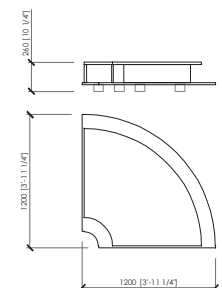

Laterale dx/sx
Side L/R
cm 125x105
in 49"1/5x41"1/3

Laterale dx/sx
Side L/R
cm 145x105
in 57"x41"1/3

Laterale dx/sx
Side L/R
cm 165x105
in 65"x41"1/3

Laterale dx/sx
Side L/R
cm 185x105
in 72"5/6x41"1/3

Laterale dx/sx
Side L/R
cm 225x105
in 88"4/7x41"1/3

LAGLIO

Cesare Arosio - 2021

Centrale con server / tavolo integrato
 Central with server / integrated table
cm 145x105
in 57"x41"1/3

SERVER A

INTEGRATED TABLE

Centrale con server / tavolo integrato
 Central with server / integrated table
cm 185x105
in 72"5/8"x41"1/3

SERVER B

INTEGRATED TABLE

Chaise longue
 Chaise longue
cm 145x145
in 57"x57"

Chaise longue con bracciolo
 Chaise longue with armrest
cm 145x145
in 57"x57"

Chaise longue con bracciolo
 Chaise longue with armrest
cm 125x180
in 49"1/5"x70"6/7

Pouf
 Pouf
cm 105x105x38h
in 41"1/3"x41"1/3"x15"h

Tavolino integrato con base
 Integrated table with base
cm 105x105
in 41"1/3"x41"1/3

Server curvo
 Server curved
cm 120x120
in 47"1/4"x47"1/4

LAGLIO

Cesare Arosio - 2021