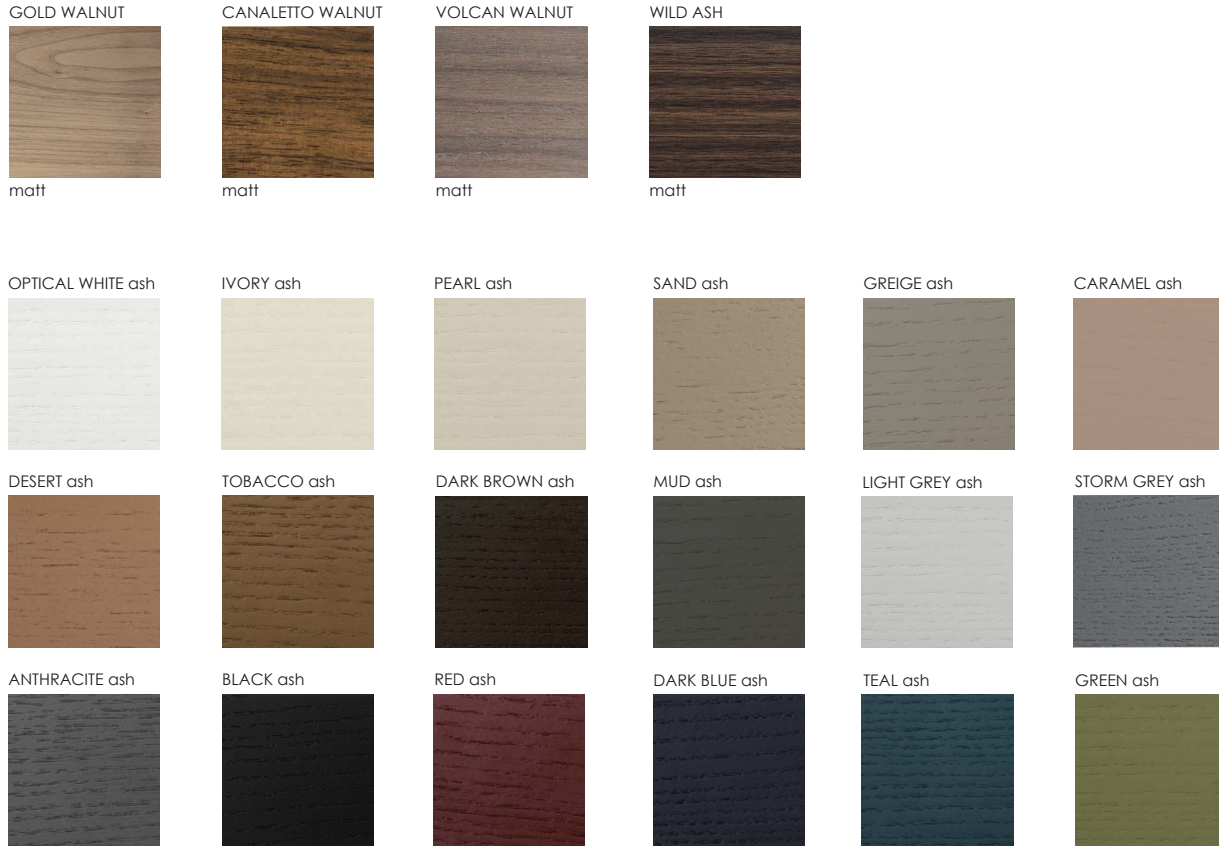

Printed colors are to be considered as indicative | I colori stampati sono da considerarsi indicativi

GARDA console
MC Lab - 2019

DRAWERS FINISHES - WOOD | FINITURA CASSETTI - LEGNO

LEGS FINISH - METAL FINISHING | FINITURA GAMBE - FINITURA METALLO

DRAWERS FRAME and FOOT FINISHES - METAL FINISHING | FINITURA CORNICE CASSETTI e PUNTALE - FINITURA METALLO

Printed colors are to be considered as indicative | I colori stampati sono da considerarsi indicativi