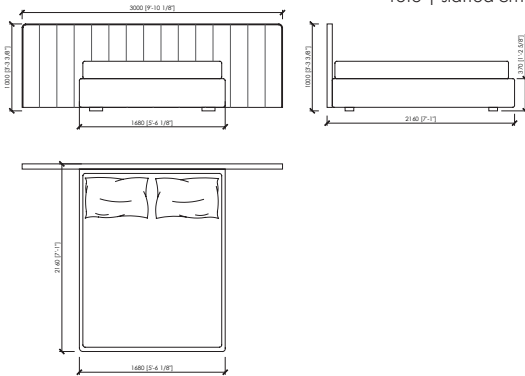

Disponibile con box contenitore

DUCALE GRAN COUPE'

MC Lab - 2017

HIGH

cm 168x216x140h (37h)
in 66"1/7x85"x55"1/8h (14"4/7h)
 rete | slatted cm 160x200 | in 63"x78"3/4

US MARKET - QUEEN SIZE
cm 160x219x140h (37h)
in 63"x86"2/9x55"1/8h(14"4/7h)
 rete | slatted cm 152x203 | in 60"x80"

cm 188x216x140h (37h)
in 74"x85"x55"1/8h (14"4/7h)
 rete | slatted cm 180x200 | in 70"6/7x78"3/4

cm 208x216x140h (37h)
in 81"8/9x85"x55"1/8h (14"4/7h)
 rete | slatted cm 200x200 | in 78"3/4x78"3/4

US MARKET - KING SIZE
cm 201x219x140h(37h)
in 79"9/64x86"2/9x55"1/8h(14"4/7h)
 rete | slatted cm 193x203 | in 76"x80"

DUCALE GRAN COUPE'

MC Lab - 2017

LOW

cm 300x216x100h (37h)
in 118"1/9x85"x39"3/8h (14"4/7h)
 rete | slatted cm 160x200 | in 63"x78"3/4

US MARKET - QUEEN SIZE
cm 300x219x100h (37h)
in 118"1/9x86"2/9x39"3/8h (14"4/7h)
 rete | slatted cm 152x203 | in 60"x80"

cm 300x216x100h (37h)
in 118"1/9x85"x39"3/8h (14"4/7h)
 rete | slatted cm 180x200 | in 70"6/7x78"3/4

cm 300x216x100h (37h)
in 118"1/9x85"x39"3/8h (14"4/7h)
 rete | slatted cm 200x200 | in 78"3/4x78"3/4