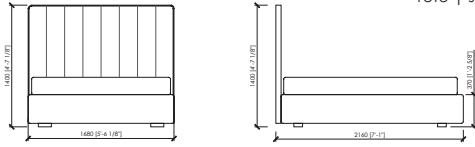

Rivestimento giroletto, in pelle o tessuto, sfoderabile

Dimensioni materasso

cm 160x200

queen size cm 152x203

cm 180x200

cm 200x200

king size cm 193x203

Note

Disponibile con box contenitore

DUCALE GRAN COUPE'

MC Lab - 2017

HIGH

cm 168x216x140h (37h)
in 66"1/7x85"x55"1/8h (14"4/7h)
 rete | slatted cm 160x200 | in 63"x78"3/4

US MARKET - QUEEN SIZE
cm 160x219x140h (37h)
in 63"x86"2/9x55"1/8h(14"4/7h)
 rete | slatted cm 152x203 | in 60"x80"

cm 188x216x140h (37h)
in 74"x85"x55"1/8h (14"4/7h)
 rete | slatted cm 180x200 | in 70"6/7x78"3/4

cm 208x216x140h (37h)
in 81"8/9x85"x55"1/8h (14"4/7h)
 rete | slatted cm 200x200 | in 78"3/4x78"3/4

US MARKET - KING SIZE
cm 201x219x140h(37h)
in 79"9/64x86"2/9x55"1/8h(14"4/7h)
 rete | slatted cm 193x203 | in 76"x80"

cm 300x216x100h (37h)
in 118"1/9x85"x39"3/8h (14"4/7h)
 rete | slatted cm 180x200 | in 70"6/7x78"3/4

cm 300x216x100h (37h)
in 118"1/9x85"x39"3/8h (14"4/7h)
 rete | slatted cm 200x200 | in 78"3/4x78"3/4