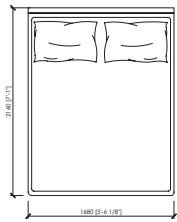

Rivestimento giroletto, in pelle o tessuto, sfoderabile

Dimensioni materasso

cm 160x200

queen size cm 152x203

cm 180x200

cm 200x200

king size cm 193x203

Note

Disponibile con box contenitore

DUCALE GRAN COUPE'

MC Lab - 2017

HIGH

cm 168x216x140h (37h)
in 66"1/7x85"x55"1/8h (14"4/7h)
 rete | slatted cm 160x200 | in 63"x78"3/4

US MARKET - QUEEN SIZE
cm 160x219x140h (37h)
in 63"x86"2/9x55"1/8h(14"4/7h)
 rete | slatted cm 152x203 | in 60"x80"

cm 188x216x140h (37h)
in 74"x85"x55"1/8h (14"4/7h)
 rete | slatted cm 180x200 | in 70"6/7x78"3/4

cm 208x216x140h (37h)
in 81"8/9x85"x55"1/8h (14"4/7h)
 rete | slatted cm 200x200 | in 78"3/4x78"3/4

US MARKET - KING SIZE
cm 201x219x140h(37h)
in 79"9/64x86"2/9x55"1/8h(14"4/7h)
 rete | slatted cm 193x203 | in 76"x80"

cm 300x216x100h (37h)
in 118"1/9x85"x39"3/8h (14"4/7h)
 rete | slatted cm 180x200 | in 70"6/7x78"3/4

cm 300x216x100h (37h)
in 118"1/9x85"x39"3/8h (14"4/7h)
 rete | slatted cm 200x200 | in 78"3/4x78"3/4