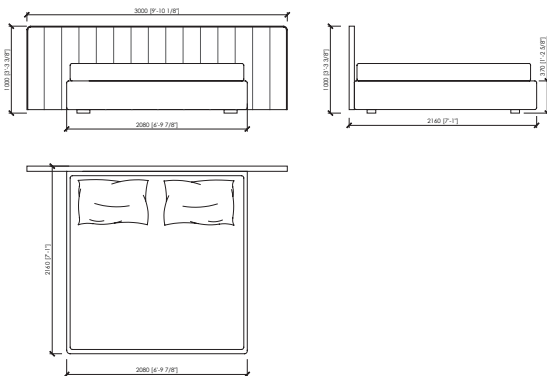

cm 188x216x140h (37h)
in 74"x85"x55"1/8h (14"4/7h)
 rete | slatted cm 180x200 | in 70"6/7x78"3/4

cm 208x216x140h (37h)
in 81"8/9x85"x55"1/8h (14"4/7h)
 rete | slatted cm 200x200 | in 78"3/4x78"3/4

US MARKET - KING SIZE
cm 201x219x140h(37h)
in 79"9/64x86"2/9x55"1/8h(14"4/7h)
 rete | slatted cm 193x203 | in 76"x80"

DUCALE GRAN COUPE'

MC Lab - 2017

LOW

cm 300x216x100h (37h)
in 118"1/9x85"x39"3/8h (14"4/7h)
 rete | slatted cm 160x200 | in 63"x78"3/4

US MARKET - QUEEN SIZE
cm 300x219x100h (37h)
in 118"1/9x86"2/9x39"3/8h (14"4/7h)
 rete | slatted cm 152x203 | in 60"x80"

cm 300x216x100h (37h)
in 118"1/9x85"x39"3/8h (14"4/7h)
 rete | slatted cm 180x200 | in 70"6/7x78"3/4

cm 300x216x100h (37h)
in 118"1/9x85"x39"3/8h (14"4/7h)
 rete | slatted cm 200x200 | in 78"3/4x78"3/4

US MARKET - KING SIZE
cm 300x219x100h (37h)
in 118"1/9x86"2/9x39"3/8h (14"4/7h)
 rete | slatted cm 193x203 | in 76"x80"

DUCALE GRAN COUPE'

MC Lab - 2017

COVER - FABRIC and LEATHER | RIVESTIMENTO - TESSUTO o PELLE