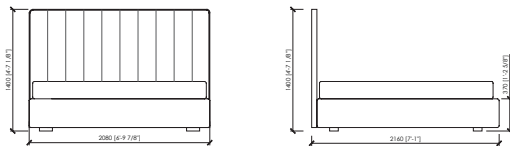

Rivestimento giroletto, in pelle o tessuto, sfoderabile

Dimensioni materasso

cm 160x200

queen size cm 152x203

cm 180x200

cm 200x200

king size cm 193x203

Note

Disponibile con box contenitore

DUCALE GRAN COUPE'

MC Lab - 2017

HIGH

cm 168x216x140h (37h)
in 66"1/7x85"x55"1/8h (14"4/7h)
 rete | slatted cm 160x200 | in 63"x78"3/4

US MARKET - QUEEN SIZE
cm 160x219x140h (37h)
in 63"x86"2/9x55"1/8h(14"4/7h)
 rete | slatted cm 152x203 | in 60"x80"

cm 188x216x140h (37h)
in 74"x85"x55"1/8h (14"4/7h)
 rete | slatted cm 180x200 | in 70"6/7x78"3/4

cm 208x216x140h (37h)
in 81"8/9x85"x55"1/8h (14"4/7h)
 rete | slatted cm 200x200 | in 78"3/4x78"3/4

US MARKET - KING SIZE
cm 201x219x140h(37h)
in 79"9/64x86"2/9x55"1/8h(14"4/7h)
 rete | slatted cm 193x203 | in 76"x80"

DUCALE GRAN COUPE'

MC Lab - 2017

LOW

cm 300x216x100h (37h)
in 118"1/9x85"x39"3/8h (14"4/7h)
 rete | slatted cm 160x200 | in 63"x78"3/4

US MARKET - QUEEN SIZE
cm 300x219x100h (37h)
in 118"1/9x86"2/9x39"3/8h (14"4/7h)
 rete | slatted cm 152x203 | in 60"x80"