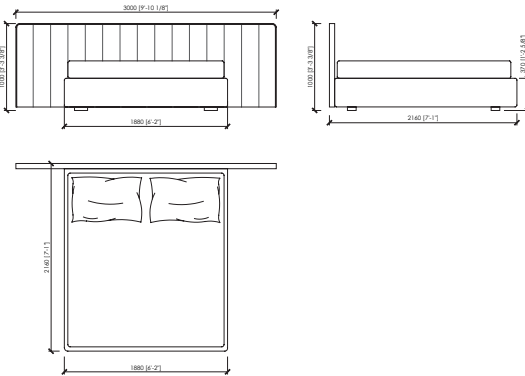

cm 188x216x140h (37h)
in 74"x85"x55"1/8h (14"4/7h)
 rete | slatted cm 180x200 | in 70"6/7x78"3/4

cm 208x216x140h (37h)
in 81"8/9x85"x55"1/8h (14"4/7h)
 rete | slatted cm 200x200 | in 78"3/4x78"3/4

US MARKET - KING SIZE
cm 201x219x140h(37h)
in 79"9/64x86"2/9x55"1/8h(14"4/7h)
 rete | slatted cm 193x203 | in 76"x80"

DUCALE GRAN COUPE'

MC Lab - 2017

LOW

cm 300x216x100h (37h)
in 118"1/9x85"x39"3/8h (14"4/7h)
 rete | slatted cm 160x200 | in 63"x78"3/4

US MARKET - QUEEN SIZE
cm 300x219x100h (37h)
in 118"1/9x86"2/9x39"3/8h (14"4/7h)
 rete | slatted cm 152x203 | in 60"x80"

cm 300x216x100h (37h)
in 118"1/9x85"x39"3/8h (14"4/7h)
 rete | slatted cm 180x200 | in 70"6/7x78"3/4

cm 300x216x100h (37h)
in 118"1/9x85"x39"3/8h (14"4/7h)
 rete | slatted cm 200x200 | in 78"3/4x78"3/4

US MARKET - KING SIZE
cm 300x219x100h (37h)
in 118"1/9x86"2/9x39"3/8h (14"4/7h)
 rete | slatted cm 193x203 | in 76"x80"

DUCALE GRAN COUPE'

MC Lab - 2017

COVER - FABRIC and LEATHER | RIVESTIMENTO - TESSUTO o PELLE