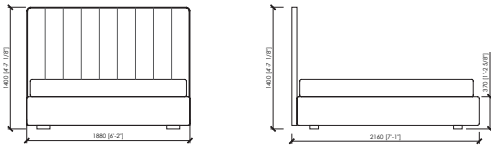

Rivestimento giroletto, in pelle o tessuto, sfoderabile

Dimensioni materasso

cm 160x200

queen size cm 152x203

cm 180x200

cm 200x200

king size cm 193x203

Note

Disponibile con box contenitore

DUCALE GRAN COUPE'

MC Lab - 2017

HIGH

cm 168x216x140h (37h)
in 66"1/7x85"x55"1/8h (14"4/7h)
 rete | slatted cm 160x200 | in 63"x78"3/4

US MARKET - QUEEN SIZE
cm 160x219x140h (37h)
in 63"x86"2/9x55"1/8h(14"4/7h)
 rete | slatted cm 152x203 | in 60"x80"

cm 188x216x140h (37h)
in 74"x85"x55"1/8h (14"4/7h)
 rete | slatted cm 180x200 | in 70"6/7x78"3/4

cm 208x216x140h (37h)
in 81"8/9x85"x55"1/8h (14"4/7h)
 rete | slatted cm 200x200 | in 78"3/4x78"3/4

US MARKET - KING SIZE
cm 201x219x140h(37h)
in 79"9/64x86"2/9x55"1/8h(14"4/7h)
 rete | slatted cm 193x203 | in 76"x80"

DUCALE GRAN COUPE'

MC Lab - 2017

LOW

cm 300x216x100h (37h)
in 118"1/9x85"x39"3/8h (14"4/7h)
 rete | slatted cm 160x200 | in 63"x78"3/4

US MARKET - QUEEN SIZE
cm 300x219x100h (37h)
in 118"1/9x86"2/9x39"3/8h (14"4/7h)
 rete | slatted cm 152x203 | in 60"x80"