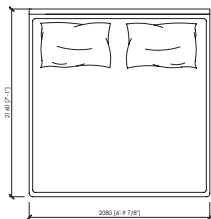

Rivestimento giroletto, in pelle o tessuto, sfoderabile

Dimensioni materasso

cm 160x200

queen size cm 152x203

cm 180x200

cm 200x200

king size cm 193x203

Note

Disponibile con box contenitore

DUCALE GRAN COUPE'

MC Lab - 2017

HIGH

cm 168x216x140h (37h)
in 66"1/7x85"x55"1/8h (14"4/7h)
 rete | slatted cm 160x200 | in 63"x78"3/4

US MARKET - QUEEN SIZE
cm 160x219x140h (37h)
in 63"x86"2/9x55"1/8h(14"4/7h)
 rete | slatted cm 152x203 | in 60"x80"

cm 188x216x140h (37h)
in 74"x85"x55"1/8h (14"4/7h)
 rete | slatted cm 180x200 | in 70"6/7x78"3/4

cm 208x216x140h (37h)
in 81"8/9x85"x55"1/8h (14"4/7h)
 rete | slatted cm 200x200 | in 78"3/4x78"3/4

US MARKET - KING SIZE
cm 201x219x140h(37h)
in 79"9/64x86"2/9x55"1/8h(14"4/7h)
 rete | slatted cm 193x203 | in 76"x80"

cm 300x216x100h (37h)
in 118"1/9x85"x39"3/8h (14"4/7h)
 rete | slatted cm 180x200 | in 70"6/7x78"3/4

cm 300x216x100h (37h)
in 118"1/9x85"x39"3/8h (14"4/7h)
 rete | slatted cm 200x200 | in 78"3/4x78"3/4