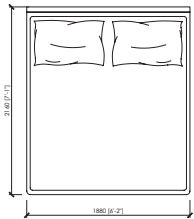

Rivestimento giroletto, in pelle o tessuto, sfoderabile

Dimensioni materasso

cm 160x200

queen size cm 152x203

cm 180x200

cm 200x200

king size cm 193x203

Note

Disponibile con box contenitore

DUCALE GRAN COUPE'

MC Lab - 2017

HIGH

cm 168x216x140h (37h)
in 66"1/7x85"x55"1/8h (14"4/7h)
 rete | slatted cm 160x200 | in 63"x78"3/4

US MARKET - QUEEN SIZE
cm 160x219x140h (37h)
in 63"x86"2/9x55"1/8h(14"4/7h)
 rete | slatted cm 152x203 | in 60"x80"

cm 188x216x140h (37h)
in 74"x85"x55"1/8h (14"4/7h)
 rete | slatted cm 180x200 | in 70"6/7x78"3/4

cm 208x216x140h (37h)
in 81"8/9x85"x55"1/8h (14"4/7h)
 rete | slatted cm 200x200 | in 78"3/4x78"3/4

US MARKET - KING SIZE
cm 201x219x140h(37h)
in 79"9/64x86"2/9x55"1/8h(14"4/7h)
 rete | slatted cm 193x203 | in 76"x80"

cm 300x216x100h (37h)
in 118"1/9x85"x39"3/8h (14"4/7h)
 rete | slatted cm 180x200 | in 70"6/7x78"3/4

cm 300x216x100h (37h)
in 118"1/9x85"x39"3/8h (14"4/7h)
 rete | slatted cm 200x200 | in 78"3/4x78"3/4