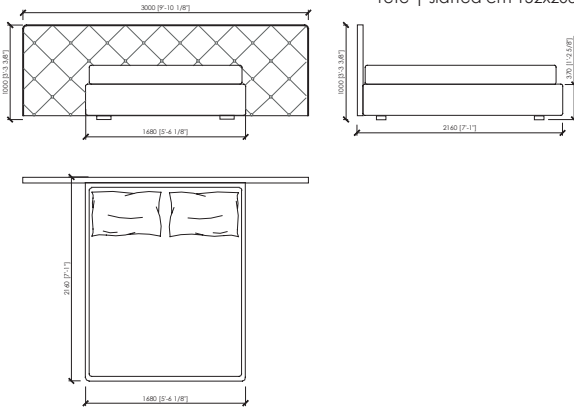

Disponibile con box contenitore

DUCALE GRAN CAPITONNE'

MC Lab - 2017

HIGH

cm 168x216x140h (37h)
in 66"1/7x85"x55"1/8h (14"4/7h)
 rete | slatted cm 160x200 | in 63"x78"3/4

US MARKET - QUEEN SIZE
cm 160x219x140h (37h)
in 63"x86"2/9x55"1/8h(14"4/7h)
 rete | slatted cm 152x203 | in 60"x80"

cm 188x216x140h (37h)
in 74"x85"x55"1/8h (14"4/7h)
 rete | slatted cm 180x200 | in 70"6/7x78"3/4

cm 208x216x140h (37h)
in 81"8/9x85"x55"1/8h (14"4/7h)
 rete | slatted cm 200x200 | in 78"3/4x78"3/4

US MARKET - KING SIZE
cm 201x219x140h(37h)
in 79"9/64x86"2/9x55"1/8h(14"4/7h)
 rete | slatted cm 193x203 | in 76"x80"

DUCALE GRAN CAPITONNE'

MC Lab - 2017

LOW

cm 300x216x100h (37h)
 in 118"1/9x85"x39"3/8h (14"4/7h)
 rete | slatted cm 160x200 | in 63"x78"3/4

US MARKET - QUEEN SIZE
 cm 300x219x100h (37h)
 in 118"1/9x86"2/9x39"3/8h (14"4/7h)
 rete | slatted cm 152x203 | in 60"x80"

cm 300x216x100h (37h)
 in 118"1/9x85"x39"3/8h (14"4/7h)
 rete | slatted cm 180x200 | in 70"6/7x78"3/4

cm 300x216x100h (37h)
 in 118"1/9x85"x39"3/8h (14"4/7h)
 rete | slatted cm 200x200 | in 78"3/4x78"3/4