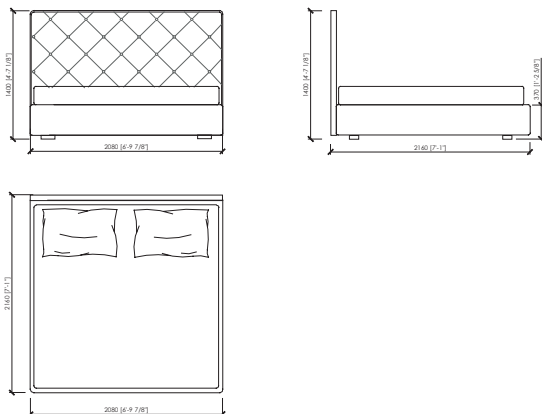

Rivestimento giroletto, in pelle o tessuto, sfoderabile

Dimensioni materasso

cm 160x200

queen size cm 152x203

cm 180x200

cm 200x200

king size cm 193x203

Note

Disponibile con box contenitore

DUCALE GRAN CAPITONNE'

MC Lab - 2017

HIGH

cm 168x216x140h (37h)
in 66"1/7x85"x55"1/8h (14"4/7h)
 rete | slatted cm 160x200 | in 63"x78"3/4

US MARKET - QUEEN SIZE
cm 160x219x140h (37h)
in 63"x86"2/9x55"1/8h(14"4/7h)
 rete | slatted cm 152x203 | in 60"x80"

cm 188x216x140h (37h)
in 74"x85"x55"1/8h (14"4/7h)
 rete | slatted cm 180x200 | in 70"6/7x78"3/4

cm 208x216x140h (37h)
in 81"8/9x85"x55"1/8h (14"4/7h)
 rete | slatted cm 200x200 | in 78"3/4x78"3/4

US MARKET - KING SIZE
cm 201x219x140h(37h)
in 79"9/64x86"2/9x55"1/8h(14"4/7h)
 rete | slatted cm 193x203 | in 76"x80"

cm 300x216x100h (37h)
 in 118"1/9x85"x39"3/8h (14"4/7h)
 rete | slatted cm 180x200 | in 70"6/7x78"3/4

cm 300x216x100h (37h)
 in 118"1/9x85"x39"3/8h (14"4/7h)
 rete | slatted cm 200x200 | in 78"3/4x78"3/4