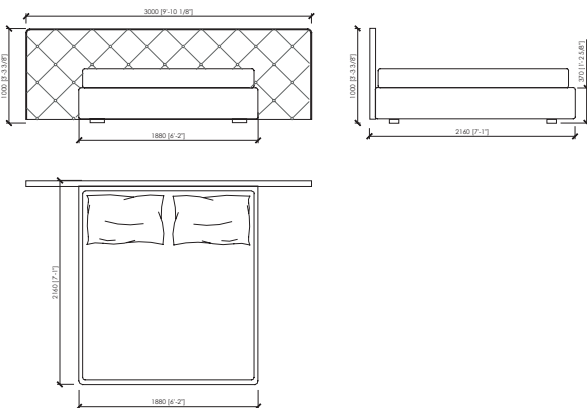

cm 188x216x140h (37h)
in 74"x85"x55"1/8h (14"4/7h)
 rete | slatted cm 180x200 | in 70"6/7x78"3/4

cm 208x216x140h (37h)
in 81"8/9x85"x55"1/8h (14"4/7h)
 rete | slatted cm 200x200 | in 78"3/4x78"3/4

US MARKET - KING SIZE
cm 201x219x140h(37h)
in 79"9/64x86"2/9x55"1/8h(14"4/7h)
 rete | slatted cm 193x203 | in 76"x80"

DUCALE GRAN CAPITONNE'

MC Lab - 2017

LOW

cm 300x216x100h (37h)
 in 118"1/9x85"x39"3/8h (14"4/7h)
 rete | slatted cm 160x200 | in 63"x78"3/4

US MARKET - QUEEN SIZE
 cm 300x219x100h (37h)
 in 118"1/9x86"2/9x39"3/8h (14"4/7h)
 rete | slatted cm 152x203 | in 60"x80"

cm 300x216x100h (37h)
 in 118"1/9x85"x39"3/8h (14"4/7h)
 rete | slatted cm 180x200 | in 70"6/7x78"3/4

cm 300x216x100h (37h)
 in 118"1/9x85"x39"3/8h (14"4/7h)
 rete | slatted cm 200x200 | in 78"3/4x78"3/4

US MARKET - KING SIZE
 cm 300x219x100h (37h)
 in 118"1/9x86"2/9x39"3/8h (14"4/7h)
 rete | slatted cm 193x203 | in 76"x80"

DUCALE GRAN CAPITONNE'

MC Lab - 2017

COVER - FABRIC and LEATHER | RIVESTIMENTO - TESSUTO o PELLE