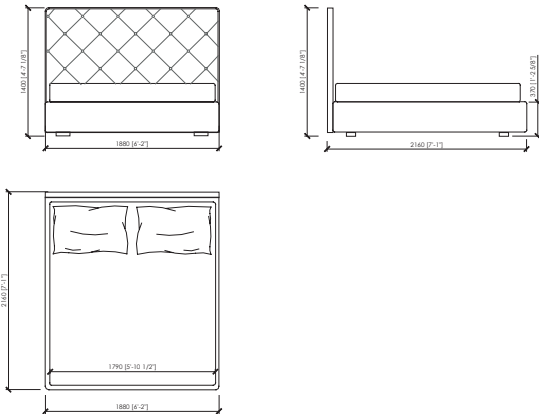

Rivestimento giroletto, in pelle o tessuto, sfoderabile

Dimensioni materasso

cm 160x200

queen size cm 152x203

cm 180x200

cm 200x200

king size cm 193x203

Note

Disponibile con box contenitore

DUCALE GRAN CAPITONNE'

MC Lab - 2017

HIGH

cm 168x216x140h (37h)
in 66"1/7x85"x55"1/8h (14"4/7h)
 rete | slatted cm 160x200 | in 63"x78"3/4

US MARKET - QUEEN SIZE
cm 160x219x140h (37h)
in 63"x86"2/9x55"1/8h(14"4/7h)
 rete | slatted cm 152x203 | in 60"x80"

cm 188x216x140h (37h)
in 74"x85"x55"1/8h (14"4/7h)
 rete | slatted cm 180x200 | in 70"6/7x78"3/4

cm 208x216x140h (37h)
in 81"8/9x85"x55"1/8h (14"4/7h)
 rete | slatted cm 200x200 | in 78"3/4x78"3/4

US MARKET - KING SIZE
cm 201x219x140h(37h)
in 79"9/64x86"2/9x55"1/8h(14"4/7h)
 rete | slatted cm 193x203 | in 76"x80"

cm 300x216x100h (37h)
 in 118"1/9x85"x39"3/8h (14"4/7h)
 rete | slatted cm 180x200 | in 70"6/7x78"3/4

cm 300x216x100h (37h)
 in 118"1/9x85"x39"3/8h (14"4/7h)
 rete | slatted cm 200x200 | in 78"3/4x78"3/4