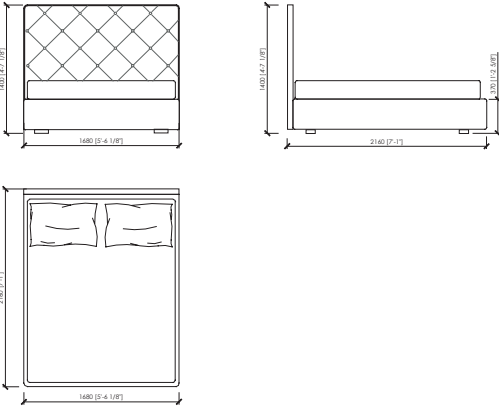

Rivestimento giroletto, in pelle o tessuto, sfoderabile

Dimensioni materasso

cm 160x200

queen size cm 152x203

cm 180x200

cm 200x200

king size cm 193x203

Note

Disponibile con box contenitore

DUCALE GRAN CAPITONNE'

MC Lab - 2017

HIGH

cm 168x216x140h (37h)
in 66"1/7x85"x55"1/8h (14"4/7h)
 rete | slatted cm 160x200 | in 63"x78"3/4

US MARKET - QUEEN SIZE
cm 160x219x140h (37h)
in 63"x86"2/9x55"1/8h(14"4/7h)
 rete | slatted cm 152x203 | in 60"x80"

cm 188x216x140h (37h)
in 74"x85"x55"1/8h (14"4/7h)
 rete | slatted cm 180x200 | in 70"6/7x78"3/4

cm 208x216x140h (37h)
in 81"8/9x85"x55"1/8h (14"4/7h)
 rete | slatted cm 200x200 | in 78"3/4x78"3/4

US MARKET - KING SIZE
cm 201x219x140h(37h)
in 79"9/64x86"2/9x55"1/8h(14"4/7h)
 rete | slatted cm 193x203 | in 76"x80"

cm 300x216x100h (37h)
 in 118"1/9x85"x39"3/8h (14"4/7h)
 rete | slatted cm 180x200 | in 70"6/7x78"3/4

cm 300x216x100h (37h)
 in 118"1/9x85"x39"3/8h (14"4/7h)
 rete | slatted cm 200x200 | in 78"3/4x78"3/4