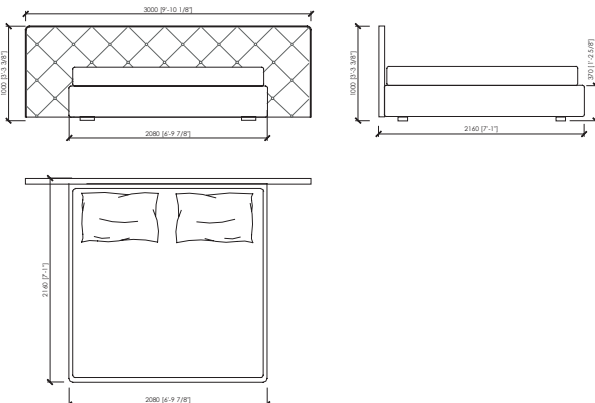

cm 188x216x140h (37h)
in 74"x85"x55"1/8h (14"4/7h)
 rete | slatted cm 180x200 | in 70"6/7x78"3/4

cm 208x216x140h (37h)
in 81"8/9x85"x55"1/8h (14"4/7h)
 rete | slatted cm 200x200 | in 78"3/4x78"3/4

US MARKET - KING SIZE
cm 201x219x140h(37h)
in 79"9/64x86"2/9x55"1/8h(14"4/7h)
 rete | slatted cm 193x203 | in 76"x80"

DUCALE GRAN CAPITONNE'

MC Lab - 2017

LOW

cm 300x216x100h (37h)
 in 118"1/9x85"x39"3/8h (14"4/7h)
 rete | slatted cm 160x200 | in 63"x78"3/4

US MARKET - QUEEN SIZE
 cm 300x219x100h (37h)
 in 118"1/9x86"2/9x39"3/8h (14"4/7h)
 rete | slatted cm 152x203 | in 60"x80"

cm 300x216x100h (37h)
 in 118"1/9x85"x39"3/8h (14"4/7h)
 rete | slatted cm 180x200 | in 70"6/7x78"3/4

cm 300x216x100h (37h)
 in 118"1/9x85"x39"3/8h (14"4/7h)
 rete | slatted cm 200x200 | in 78"3/4x78"3/4

US MARKET - KING SIZE
 cm 300x219x100h (37h)
 in 118"1/9x86"2/9x39"3/8h (14"4/7h)
 rete | slatted cm 193x203 | in 76"x80"

DUCALE GRAN CAPITONNE'

MC Lab - 2017

COVER - FABRIC and LEATHER | RIVESTIMENTO - TESSUTO o PELLE