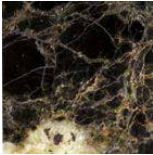

BLACK ash

RED ash

DARK BLUE ash

TEAL ash

GREEN ash

Printed colors are to be considered as indicative | I colori stampati sono da considerarsi indicativi

**DOGE console**  
MC Lab - 2018

**TOP FINISHES - MARBLE | FINITURA TOP - MARMO**

SILVER ROOTS

cat. 1  
matt | shine

CALACATTA GOLD

cat. 1  
matt | shine

SAHARA NOIR

cat. 1  
matt | shine

DOVER WHITE

cat. 1  
matt | shine

TAJ MAHAL

cat. 1  
matt | shine

EMPERADOR DARK

cat. 2  
matt | shine

STARDUST

cat. 2  
matt | shine

CARRARA

cat. 2  
matt | shine