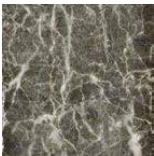

cat. 1
matt | shine

STARDUST

cat. 2
matt | shine