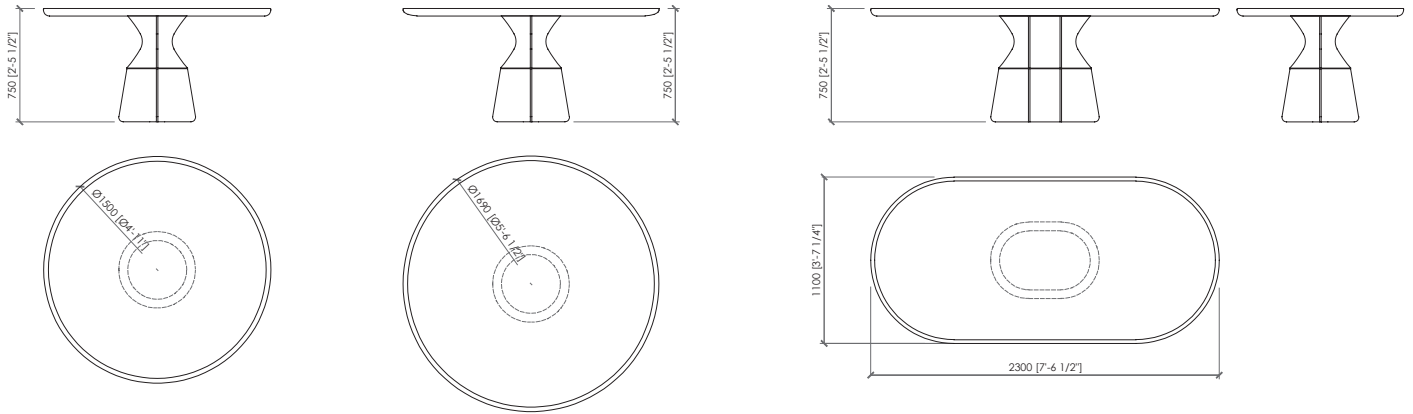

#### Dimensions

cm Ø150x75h | in Ø59"x29"1/2

cm Ø169x75h | in Ø66"1/2x29"1/2

cm 230x110x75h | in 90"5/9x43"1/3x29"1/2

#### Dimensioni

cm Ø150x75h

cm Ø169x75h

cm 230x110x75h

**CANAZEI**

Arch. Marco Piva - 2024

top centrale | central top

cornice top | frame top