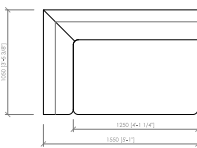

Poltrona  
Armchair  
**cm 135x105**  
in 53"1/7x41"1/3

Divano lineare  
Linear sofa  
**cm 185x105**  
in 72"5/6x41"1/3

Divano lineare  
Linear sofa  
**cm 210x105**  
in 82"2/3x41"1/3

Divano lineare  
Linear sofa  
**cm 235x105**  
in 92"1/2x41"1/3

Divano lineare  
Linear sofa  
**cm 260x105**  
in 102"1/3x41"1/3

Angolo/Laterale dx/sx  
Corner/ Side L/R  
**cm 105x105**  
in 41"1/3x41"1/3

Laterale dx/sx  
Side L/R  
**cm 130x105**  
in 51"1/6x41"1/3

Laterale dx/sx  
Side L/R  
**cm 155x105**  
in 61"x41"1/3

Laterale dx/sx  
Side L/R  
**cm 180x105**  
in 79"6/7x41"1/3

Laterale dx/sx  
Side L/R  
**cm 205x105**  
in 80"5/7x41"1/3

Centrale  
Central  
**cm 100x105**  
in 39"3/8x41"1/3

Centrale  
Central  
**cm 125x105**  
in 49"1/5x41"1/3

Centrale  
Central  
**cm 150x105**  
in 59"x41"1/3

**CAMPOMARZIO**  
Maurizio Di Mauro - 2016

Chaise longue senza bracciolo  
Chaise longue without armrest  
**cm 100x180**  
**in 39"3/8x70"6/7**