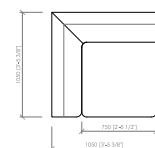

Poltrona  
Armchair  
**cm 135x105**  
in 53"1/7x41"1/3

Divano lineare  
Linear sofa  
**cm 185x105**  
in 72"5/6x41"1/3

Divano lineare  
Linear sofa  
**cm 210x105**  
in 82"2/3x41"1/3

Divano lineare  
Linear sofa  
**cm 235x105**  
in 92"1/2x41"1/3

Divano lineare  
Linear sofa  
**cm 260x105**  
in 102"1/3x41"1/3

Angolo/Laterale dx/sx  
Corner/ Side L/R  
**cm 105x105**  
in 41"1/3x41"1/3

Laterale dx/sx  
Side L/R  
**cm 130x105**  
in 51"1/6x41"1/3

Laterale dx/sx  
Side L/R  
**cm 155x105**  
in 61"x41"1/3

Laterale dx/sx  
Side L/R  
**cm 180x105**  
in 79"6/7x41"1/3

Laterale dx/sx  
Side L/R  
**cm 205x105**  
in 80"5/7x41"1/3

Centrale  
Central  
**cm 100x105**  
in 39"3/8x41"1/3