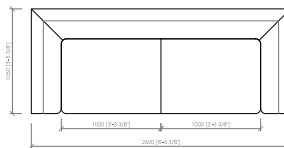

Poltrona  
Armchair  
**cm 135x105**  
in 53"1/7x41"1/3

Divano lineare  
Linear sofa  
**cm 185x105**  
in 72"5/6x41"1/3

Divano lineare  
Linear sofa  
**cm 210x105**  
in 82"2/3x41"1/3

Divano lineare  
Linear sofa  
**cm 235x105**  
in 92"1/2x41"1/3

Divano lineare  
Linear sofa  
**cm 260x105**  
in 102"1/3x41"1/3

Angolo/Laterale dx/sx  
Corner/ Side L/R  
**cm 105x105**  
in 41"1/3x41"1/3

Laterale dx/sx  
Side L/R  
**cm 130x105**  
in 51"1/6x41"1/3