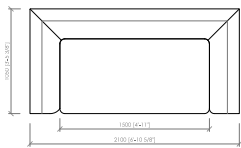

Poltrona  
Armchair  
**cm 135x105**  
in 53"1/7x41"1/3

Divano lineare  
Linear sofa  
**cm 185x105**  
in 72"5/6x41"1/3

Divano lineare  
Linear sofa  
**cm 210x105**  
in 82"2/3x41"1/3

Divano lineare  
Linear sofa  
**cm 235x105**  
in 92"1/2x41"1/3

Divano lineare  
Linear sofa  
**cm 260x105**  
in 102"1/3x41"1/3

Angolo/Laterale dx/sx  
Corner/ Side L/R  
**cm 105x105**  
in 41"1/3x41"1/3

Laterale dx/sx  
Side L/R  
**cm 130x105**  
in 51"1/6x41"1/3