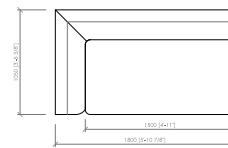

Poltrona  
Armchair  
**cm 135x105**  
in 53"1/7x41"1/3

Divano lineare  
Linear sofa  
**cm 185x105**  
in 72"5/6x41"1/3

Divano lineare  
Linear sofa  
**cm 210x105**  
in 82"2/3x41"1/3

Divano lineare  
Linear sofa  
**cm 235x105**  
in 92"1/2x41"1/3

Divano lineare  
Linear sofa  
**cm 260x105**  
in 102"1/3x41"1/3

Angolo/Laterale dx/sx  
Corner/ Side L/R  
**cm 105x105**  
in 41"1/3x41"1/3

Laterale dx/sx  
Side L/R  
**cm 130x105**  
in 51"1/6x41"1/3

Laterale dx/sx  
Side L/R  
**cm 155x105**  
in 61"x41"1/3

Laterale dx/sx  
Side L/R  
**cm 180x105**  
in 79"6/7x41"1/3

Laterale dx/sx  
Side L/R  
**cm 205x105**  
in 80"5/7x41"1/3

Centrale  
Central  
**cm 100x105**  
in 39"3/8x41"1/3

Centrale  
Central  
**cm 125x105**  
in 49"1/5x41"1/3

Centrale  
Central  
**cm 150x105**  
in 59"x41"1/3

**CAMPOMARZIO**  
Maurizio Di Mauro - 2016

Chaise longue senza bracciolo  
Chaise longue without armrest  
**cm 100x180**  
**in 39"3/8x70"6/7**