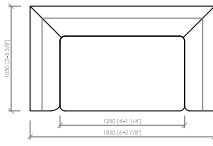

Poltrona  
Armchair  
**cm 135x105**  
in 53"1/7x41"1/3

Divano lineare  
Linear sofa  
**cm 185x105**  
in 72"5/6x41"1/3

Divano lineare  
Linear sofa  
**cm 210x105**  
in 82"2/3x41"1/3

Divano lineare  
Linear sofa  
**cm 235x105**  
in 92"1/2x41"1/3

Divano lineare  
Linear sofa  
**cm 260x105**  
in 102"1/3x41"1/3

Angolo/Laterale dx/sx  
Corner/ Side L/R  
**cm 105x105**  
in 41"1/3x41"1/3

Laterale dx/sx  
Side L/R  
**cm 130x105**  
in 51"1/6x41"1/3