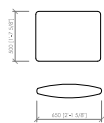

Cuscino schienale
Back cushion
cm 65x50h
in 23"3/5x19"2/3