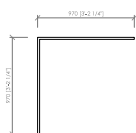

Rivestimenti schienale
Back covers