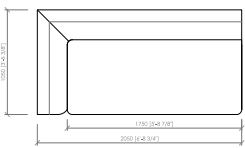

Poltrona  
Armchair  
**cm 135x105**  
in 53"1/7x41"1/3

Divano lineare  
Linear sofa  
**cm 185x105**  
in 72"5/6x41"1/3

Divano lineare  
Linear sofa  
**cm 210x105**  
in 82"2/3x41"1/3

Divano lineare  
Linear sofa  
**cm 235x105**  
in 92"1/2x41"1/3

Divano lineare  
Linear sofa  
**cm 260x105**  
in 102"1/3x41"1/3

Angolo/Laterale dx/sx  
Corner/ Side L/R  
**cm 105x105**  
in 41"1/3x41"1/3

Laterale dx/sx  
Side L/R  
**cm 130x105**  
in 51"1/6x41"1/3

Laterale dx/sx  
Side L/R  
**cm 155x105**  
in 61"x41"1/3

Laterale dx/sx  
Side L/R  
**cm 180x105**  
in 79"6/7x41"1/3

Laterale dx/sx  
Side L/R  
**cm 205x105**  
in 80"5/7x41"1/3

Centrale  
Central  
**cm 100x105**  
in 39"3/8x41"1/3