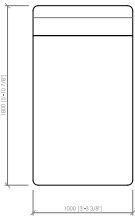

Divano lineare  
Linear sofa  
**cm 260x105**  
in 102"1/3x41"1/3

Angolo/Laterale dx/sx  
Corner/ Side L/R  
**cm 105x105**  
in 41"1/3x41"1/3

Laterale dx/sx  
Side L/R  
**cm 130x105**  
in 51"1/6x41"1/3

Laterale dx/sx  
Side L/R  
**cm 155x105**  
in 61"x41"1/3

Laterale dx/sx  
Side L/R  
**cm 180x105**  
in 79"6/7x41"1/3

Laterale dx/sx  
Side L/R  
**cm 205x105**  
in 80"5/7x41"1/3

Centrale  
Central  
**cm 100x105**  
in 39"3/8x41"1/3

Centrale  
Central  
**cm 125x105**  
in 49"1/5x41"1/3

Centrale  
Central  
**cm 150x105**  
in 59"x41"1/3

**CAMPOMARZIO**  
Maurizio Di Mauro - 2016

Chaise longue senza bracciolo  
Chaise longue without armrest  
**cm 100x180**  
**in 39"3/8x70"6/7**

Chaise longue without armrest  
**cm 125x180**  
**in 49"1/5x70"6/7**

Chaise longue senza bracciolo  
Chaise longue without armrest  
**cm 150x180**  
**in 59"x70"6/7**

Chaise longue dx/sx  
Chaise longue L/R  
**cm 130x180**  
**in 51"1/6x70"6/7**