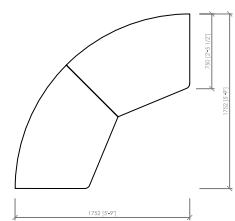

Pouf curvo 90°
Curved pouf 90°
cm 175x175
in 69"x69"