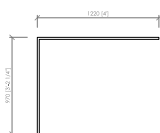

Rivestimenti schienale
Back covers