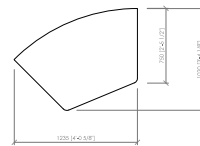

Pouf curvo 45°
Curved pouf 45°
cm 123x102
in 48"5/8x40"1/6