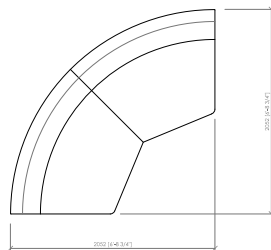

Angolo curvo 90°
Curved corner 90°
cm 205x205
in 80"5/7x80"5/7