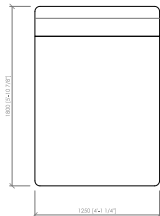

Divano lineare  
Linear sofa  
**cm 260x105**  
in 102"1/3x41"1/3

Angolo/Laterale dx/sx  
Corner/ Side L/R  
**cm 105x105**  
in 41"1/3x41"1/3

Laterale dx/sx  
Side L/R  
**cm 130x105**  
in 51"1/6x41"1/3

Laterale dx/sx  
Side L/R  
**cm 155x105**  
in 61"x41"1/3

Laterale dx/sx  
Side L/R  
**cm 180x105**  
in 79"6/7x41"1/3

Laterale dx/sx  
Side L/R  
**cm 205x105**  
in 80"5/7x41"1/3

Centrale  
Central  
**cm 100x105**  
in 39"3/8x41"1/3

Centrale  
Central  
**cm 125x105**  
in 49"1/5x41"1/3

Centrale  
Central  
**cm 150x105**  
in 59"x41"1/3

**CAMPOMARZIO**  
Maurizio Di Mauro - 2016

Chaise longue senza bracciolo  
Chaise longue without armrest  
**cm 100x180**  
**in 39"3/8x70"6/7**

Chaise longue without armrest  
**cm 125x180**  
**in 49"1/5x70"6/7**

Chaise longue senza bracciolo  
Chaise longue without armrest  
**cm 150x180**  
**in 59"x70"6/7**

Chaise longue dx/sx  
Chaise longue L/R  
**cm 130x180**  
**in 51"1/6x70"6/7**