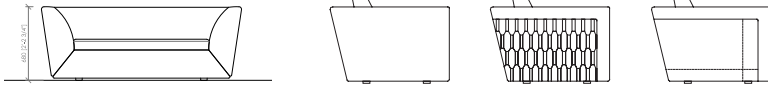

CAMPOMARZIO
Maurizio Di Mauro - 2016

senza schienale
without cover
schienale A (trapuntato)
back cover A (quilted)
schienale B (cuoio)
back cover B (saddle)