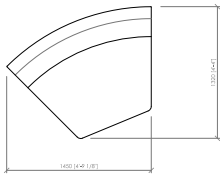

Laterale dx/sx  
Side L/R  
**cm 155x105**  
in 61"x41"1/3

Laterale dx/sx  
Side L/R  
**cm 180x105**  
in 79"6/7x41"1/3

Laterale dx/sx  
Side L/R  
**cm 205x105**  
in 80"5/7x41"1/3

Centrale  
Central  
**cm 100x105**  
in 39"3/8x41"1/3

Centrale  
Central  
**cm 125x105**  
in 49"1/5x41"1/3

Centrale  
Central  
**cm 150x105**  
in 59"x41"1/3

**CAMPOMARZIO**  
Maurizio Di Mauro - 2016

Chaise longue senza bracciolo  
Chaise longue without armrest  
**cm 100x180**  
**in 39"3/8x70"6/7**

Chaise longue without armrest  
**cm 125x180**  
**in 49"1/5x70"6/7**

Chaise longue senza bracciolo  
Chaise longue without armrest  
**cm 150x180**  
**in 59"x70"6/7**

Chaise longue dx/sx  
Chaise longue L/R  
**cm 130x180**  
**in 51"1/6x70"6/7**

Angolo curvo 45°  
Curved corner 45°  
**cm 145x132**  
**in 57"x52"**

Angolo curvo 90°  
Curved corner 90°  
**cm 205x205**  
**in 80"5/7x80"5/7**

Pouf curvo 45°  
Curved pouf 45°  
**cm 123x102**  
**in 48"5/8x40"1/6**