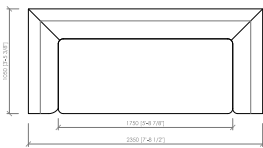

Poltrona  
Armchair  
**cm 135x105**  
in 53"1/7x41"1/3

Divano lineare  
Linear sofa  
**cm 185x105**  
in 72"5/6x41"1/3

Divano lineare  
Linear sofa  
**cm 210x105**  
in 82"2/3x41"1/3

Divano lineare  
Linear sofa  
**cm 235x105**  
in 92"1/2x41"1/3

Divano lineare  
Linear sofa  
**cm 260x105**  
in 102"1/3x41"1/3

Angolo/Laterale dx/sx  
Corner/ Side L/R  
**cm 105x105**  
in 41"1/3x41"1/3

Laterale dx/sx  
Side L/R  
**cm 130x105**  
in 51"1/6x41"1/3

Laterale dx/sx  
Side L/R  
**cm 155x105**  
in 61"x41"1/3

Laterale dx/sx  
Side L/R  
**cm 180x105**  
in 79"6/7x41"1/3

Laterale dx/sx  
Side L/R  
**cm 205x105**  
in 80"5/7x41"1/3

Centrale  
Central  
**cm 100x105**  
in 39"3/8x41"1/3