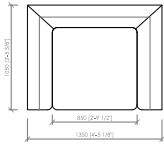

Poltrona  
Armchair  
**cm 135x105**  
in 53"1/7x41"1/3

Divano lineare  
Linear sofa  
**cm 185x105**  
in 72"5/6x41"1/3

Divano lineare  
Linear sofa  
**cm 210x105**  
in 82"2/3x41"1/3

Divano lineare  
Linear sofa  
**cm 235x105**  
in 92"1/2x41"1/3

Divano lineare  
Linear sofa  
**cm 260x105**  
in 102"1/3x41"1/3

Angolo/Laterale dx/sx  
Corner/ Side L/R  
**cm 105x105**  
in 41"1/3x41"1/3

Laterale dx/sx  
Side L/R  
**cm 130x105**  
in 51"1/6x41"1/3

Laterale dx/sx  
Side L/R  
**cm 155x105**  
in 61"x41"1/3

Laterale dx/sx  
Side L/R  
**cm 180x105**  
in 79"6/7x41"1/3

Laterale dx/sx  
Side L/R  
**cm 205x105**  
in 80"5/7x41"1/3

Centrale  
Central  
**cm 100x105**  
in 39"3/8x41"1/3