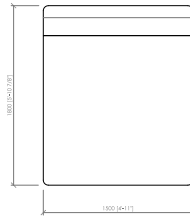

Divano lineare  
Linear sofa  
**cm 260x105**  
in 102"1/3x41"1/3

Angolo/Laterale dx/sx  
Corner/ Side L/R  
**cm 105x105**  
in 41"1/3x41"1/3

Laterale dx/sx  
Side L/R  
**cm 130x105**  
in 51"1/6x41"1/3

Laterale dx/sx  
Side L/R  
**cm 155x105**  
in 61"x41"1/3

Laterale dx/sx  
Side L/R  
**cm 180x105**  
in 79"6/7x41"1/3

Laterale dx/sx  
Side L/R  
**cm 205x105**  
in 80"5/7x41"1/3

Centrale  
Central  
**cm 100x105**  
in 39"3/8x41"1/3

Centrale  
Central  
**cm 125x105**  
in 49"1/5x41"1/3

Centrale  
Central  
**cm 150x105**  
in 59"x41"1/3

**CAMPOMARZIO**  
Maurizio Di Mauro - 2016

Chaise longue senza bracciolo  
Chaise longue without armrest  
**cm 100x180**  
**in 39"3/8x70"6/7**

Chaise longue without armrest  
**cm 125x180**  
**in 49"1/5x70"6/7**

Chaise longue senza bracciolo  
Chaise longue without armrest  
**cm 150x180**  
**in 59"x70"6/7**

Chaise longue dx/sx  
Chaise longue L/R  
**cm 130x180**  
**in 51"1/6x70"6/7**