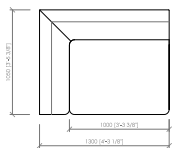

Poltrona  
Armchair  
**cm 135x105**  
in 53"1/7x41"1/3

Divano lineare  
Linear sofa  
**cm 185x105**  
in 72"5/6x41"1/3

Divano lineare  
Linear sofa  
**cm 210x105**  
in 82"2/3x41"1/3

Divano lineare  
Linear sofa  
**cm 235x105**  
in 92"1/2x41"1/3

Divano lineare  
Linear sofa  
**cm 260x105**  
in 102"1/3x41"1/3

Angolo/Laterale dx/sx  
Corner/ Side L/R  
**cm 105x105**  
in 41"1/3x41"1/3

Laterale dx/sx  
Side L/R  
**cm 130x105**  
in 51"1/6x41"1/3

Laterale dx/sx  
Side L/R  
**cm 155x105**  
in 61"x41"1/3

Laterale dx/sx  
Side L/R  
**cm 180x105**  
in 79"6/7x41"1/3

Laterale dx/sx  
Side L/R  
**cm 205x105**  
in 80"5/7x41"1/3

Centrale  
Central  
**cm 100x105**  
in 39"3/8x41"1/3