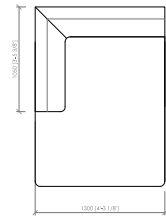

Divano lineare  
Linear sofa  
**cm 260x105**  
in 102"1/3x41"1/3

Angolo/Laterale dx/sx  
Corner/ Side L/R  
**cm 105x105**  
in 41"1/3x41"1/3

Laterale dx/sx  
Side L/R  
**cm 130x105**  
in 51"1/6x41"1/3

Laterale dx/sx  
Side L/R  
**cm 155x105**  
in 61"x41"1/3

Laterale dx/sx  
Side L/R  
**cm 180x105**  
in 79"6/7x41"1/3

Laterale dx/sx  
Side L/R  
**cm 205x105**  
in 80"5/7x41"1/3

Centrale  
Central  
**cm 100x105**  
in 39"3/8x41"1/3

Centrale  
Central  
**cm 125x105**  
in 49"1/5x41"1/3

Centrale  
Central  
**cm 150x105**  
in 59"x41"1/3

**CAMPOMARZIO**  
Maurizio Di Mauro - 2016

Chaise longue senza bracciolo  
Chaise longue without armrest  
**cm 100x180**  
**in 39"3/8x70"6/7**

Chaise longue without armrest  
**cm 125x180**  
**in 49"1/5x70"6/7**

Chaise longue senza bracciolo  
Chaise longue without armrest  
**cm 150x180**  
**in 59"x70"6/7**

Chaise longue dx/sx  
Chaise longue L/R  
**cm 130x180**  
**in 51"1/6x70"6/7**