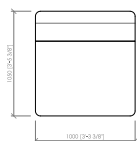

Poltrona  
Armchair  
**cm 135x105**  
in 53"1/7x41"1/3

Divano lineare  
Linear sofa  
**cm 185x105**  
in 72"5/6x41"1/3

Divano lineare  
Linear sofa  
**cm 210x105**  
in 82"2/3x41"1/3

Divano lineare  
Linear sofa  
**cm 235x105**  
in 92"1/2x41"1/3

Divano lineare  
Linear sofa  
**cm 260x105**  
in 102"1/3x41"1/3

Angolo/Laterale dx/sx  
Corner/ Side L/R  
**cm 105x105**  
in 41"1/3x41"1/3

Laterale dx/sx  
Side L/R  
**cm 130x105**  
in 51"1/6x41"1/3

Laterale dx/sx  
Side L/R  
**cm 155x105**  
in 61"x41"1/3

Laterale dx/sx  
Side L/R  
**cm 180x105**  
in 79"6/7x41"1/3

Laterale dx/sx  
Side L/R  
**cm 205x105**  
in 80"5/7x41"1/3

Centrale  
Central  
**cm 100x105**  
in 39"3/8x41"1/3

Centrale  
Central  
**cm 125x105**  
in 49"1/5x41"1/3

Centrale  
Central  
**cm 150x105**  
in 59"x41"1/3

**CAMPOMARZIO**  
Maurizio Di Mauro - 2016

Chaise longue senza bracciolo  
Chaise longue without armrest  
**cm 100x180**  
**in 39"3/8x70"6/7**