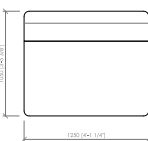

Divano lineare  
Linear sofa  
**cm 260x105**  
in 102"1/3x41"1/3

Angolo/Laterale dx/sx  
Corner/ Side L/R  
**cm 105x105**  
in 41"1/3x41"1/3

Laterale dx/sx  
Side L/R  
**cm 130x105**  
in 51"1/6x41"1/3

Laterale dx/sx  
Side L/R  
**cm 155x105**  
in 61"x41"1/3

Laterale dx/sx  
Side L/R  
**cm 180x105**  
in 79"6/7x41"1/3

Laterale dx/sx  
Side L/R  
**cm 205x105**  
in 80"5/7x41"1/3

Centrale  
Central  
**cm 100x105**  
in 39"3/8x41"1/3

Centrale  
Central  
**cm 125x105**  
in 49"1/5x41"1/3

Centrale  
Central  
**cm 150x105**  
in 59"x41"1/3

**CAMPOMARZIO**  
Maurizio Di Mauro - 2016

Chaise longue senza bracciolo  
Chaise longue without armrest  
**cm 100x180**  
**in 39"3/8x70"6/7**