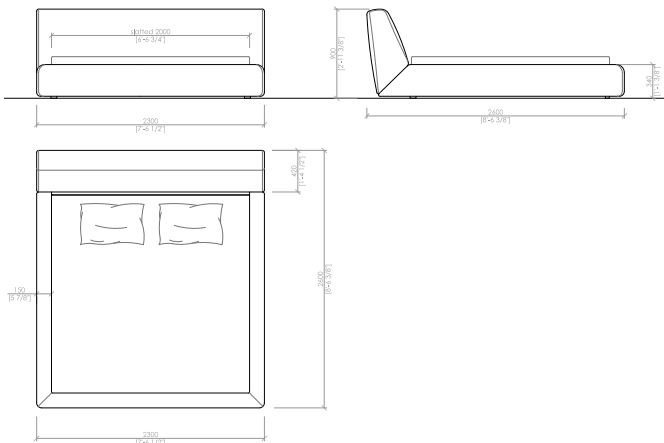

Dimensioni materasso

*cm 160x200
queen size cm 152x203
cm 180x200
cm 200x200
king size cm 193x203*

Profilo

Colori disponibili a campionario

Note

Disponibile con box contenitore

CAMPOMARZIO bed

Maurizio Di Mauro - 2018

cm 190x260x90h
in 74"4/5x102"1/3x35"3/7h
 rete | slatted cm 160x200 | in 63"x78"3/4

US MARKET - QUEEN SIZE
cm 182x263x90h
in 71"21/32x103"1/2x35"3/7h
 rete | slatted cm 152x203 | in 60"x80"

cm 210x260x90h
in 82"2/3x102"1/3x35"3/7h
 rete | slatted cm 180x200 | in 70"6/7x78"3/4

US MARKET - KING SIZE
cm 223x263x90h
in 87"4/5x103"1/2x35"3/7h
 rete | slatted cm 193x203 | in 76"x80"

cm 230x260x90h
in 90"5/9x102"1/3x35"3/7h
 rete | slatted cm 200x200 | in 78"3/4x78"3/4

CAMPOMARZIO bed