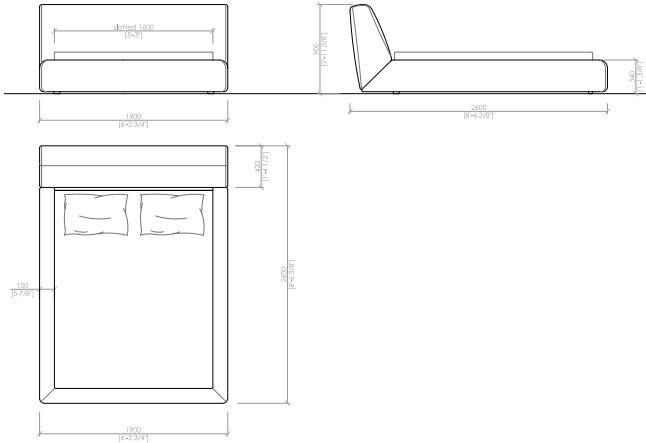

Dimensioni materasso

*cm 160x200
queen size cm 152x203
cm 180x200
cm 200x200
king size cm 193x203*

Profilo

Colori disponibili a campionario

Note

Disponibile con box contenitore

CAMPOMARZIO bed

Maurizio Di Mauro - 2018

cm 190x260x90h
in 74"4/5x102"1/3x35"3/7h
 rete | slatted cm 160x200 | in 63"x78"3/4

US MARKET - QUEEN SIZE
cm 182x263x90h
in 71"21/32x103"1/2x35"3/7h
 rete | slatted cm 152x203 | in 60"x80"

cm 210x260x90h
in 82"2/3x102"1/3x35"3/7h
 rete | slatted cm 180x200 | in 70"6/7x78"3/4

US MARKET - KING SIZE
cm 223x263x90h
in 87"4/5x103"1/2x35"3/7h
 rete | slatted cm 193x203 | in 76"x80"

cm 230x260x90h
in 90"5/9x102"1/3x35"3/7h
 rete | slatted cm 200x200 | in 78"3/4x78"3/4

CAMPOMARZIO bed