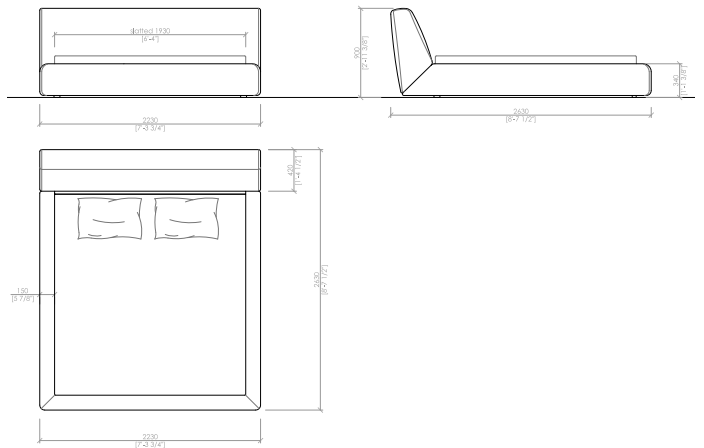

Dimensioni materasso

*cm 160x200
queen size cm 152x203
cm 180x200
cm 200x200
king size cm 193x203*

Profilo

Colori disponibili a campionario

Note

Disponibile con box contenitore

CAMPOMARZIO bed

Maurizio Di Mauro - 2018

cm 190x260x90h
in 74"4/5x102"1/3x35"3/7h
 rete | slatted cm 160x200 | in 63"x78"3/4

US MARKET - QUEEN SIZE
cm 182x263x90h
in 71"21/32x103"1/2x35"3/7h
 rete | slatted cm 152x203 | in 60"x80"

cm 210x260x90h
in 82"2/3x102"1/3x35"3/7h
 rete | slatted cm 180x200 | in 70"6/7x78"3/4

US MARKET - KING SIZE
cm 223x263x90h
in 87"4/5x103"1/2x35"3/7h
 rete | slatted cm 193x203 | in 76"x80"

cm 230x260x90h
in 90"5/9x102"1/3x35"3/7h
 rete | slatted cm 200x200 | in 78"3/4x78"3/4

CAMPOMARZIO bed