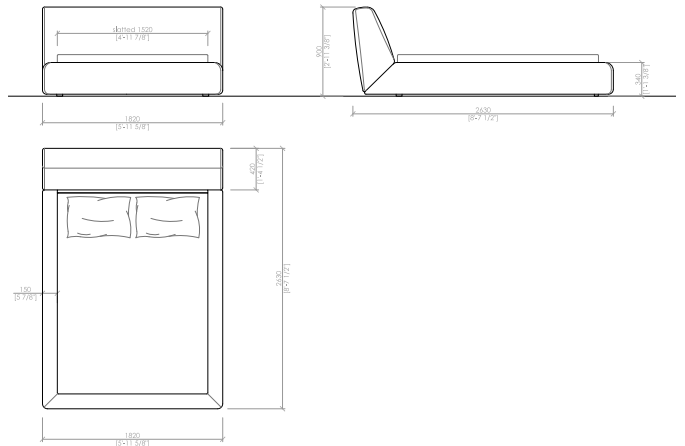

Dimensioni materasso

*cm 160x200
queen size cm 152x203
cm 180x200
cm 200x200
king size cm 193x203*

Profilo

Colori disponibili a campionario

Note

Disponibile con box contenitore

CAMPOMARZIO bed

Maurizio Di Mauro - 2018

cm 190x260x90h
in 74"4/5x102"1/3x35"3/7h
 rete | slatted cm 160x200 | in 63"x78"3/4

US MARKET - QUEEN SIZE
cm 182x263x90h
in 71"21/32x103"1/2x35"3/7h
 rete | slatted cm 152x203 | in 60"x80"

cm 210x260x90h
in 82"2/3x102"1/3x35"3/7h
 rete | slatted cm 180x200 | in 70"6/7x78"3/4

US MARKET - KING SIZE
cm 223x263x90h
in 87"4/5x103"1/2x35"3/7h
 rete | slatted cm 193x203 | in 76"x80"

cm 230x260x90h
in 90"5/9x102"1/3x35"3/7h
 rete | slatted cm 200x200 | in 78"3/4x78"3/4

CAMPOMARZIO bed