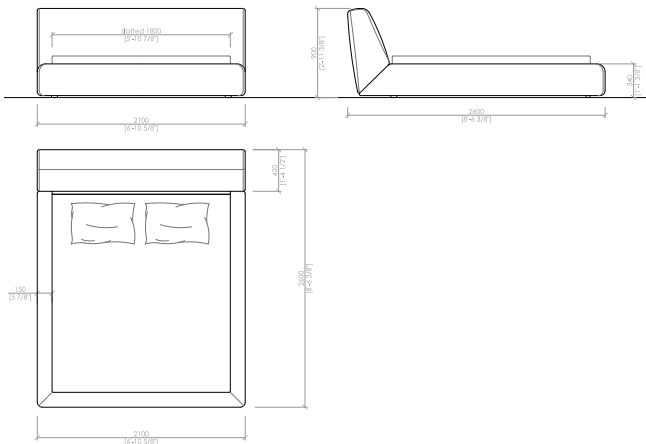

Dimensioni materasso

*cm 160x200
queen size cm 152x203
cm 180x200
cm 200x200
king size cm 193x203*

Profilo

Colori disponibili a campionario

Note

Disponibile con box contenitore

CAMPOMARZIO bed

Maurizio Di Mauro - 2018

cm 190x260x90h
in 74"4/5x102"1/3x35"3/7h
 rete | slatted cm 160x200 | in 63"x78"3/4

US MARKET - QUEEN SIZE
cm 182x263x90h
in 71"21/32x103"1/2x35"3/7h
 rete | slatted cm 152x203 | in 60"x80"

cm 210x260x90h
in 82"2/3x102"1/3x35"3/7h
 rete | slatted cm 180x200 | in 70"6/7x78"3/4

US MARKET - KING SIZE
cm 223x263x90h
in 87"4/5x103"1/2x35"3/7h
 rete | slatted cm 193x203 | in 76"x80"

cm 230x260x90h
in 90"5/9x102"1/3x35"3/7h
 rete | slatted cm 200x200 | in 78"3/4x78"3/4

CAMPOMARZIO bed