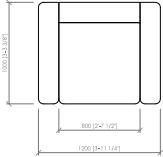

BORGOGNA
MC Lab - 2016

Poltrona
Armchair
cm 120x100
in 47"1/4x39"3/8