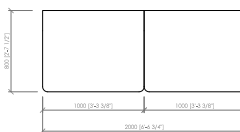

Pouf (2 sedili)
Pouf (2 seats)
cm 80x200
in 31"1/2x78"3/4