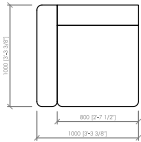

#### Piping

Colori disponibili a campionario

**BORGOGNA**  
MC Lab - 2016

Poltrona  
Armchair  
**cm 120x100**  
**in 47"1/4x39"3/8**

Divano lineare  
Linear sofa  
**cm 200x100**  
**in 78"3/4x39"3/8**

Divano lineare  
Linear sofa  
**cm 240x100**  
**in 94"1/2x39"3/8**

Divano lineare  
Linear sofa  
**cm 280x100**  
**in 110"1/4x39"3/8**

Divano lineare  
Linear sofa  
**cm 320x100**  
**in 126"x39"3/8**

Laterale dx/sx  
Side L/R  
**cm 100x100**  
**in 39"3/8x39"3/8**

Laterale dx/sx  
Side L/R  
**cm 120x100**  
**in 47"1/4x39"3/8**

Laterale dx/sx  
Side L/R  
**cm 140x100**  
**in 55"1/8x39"3/8**

Laterale dx/sx  
Side L/R  
**cm 160x100**  
**in 63"x39"3/8**

Laterale dx/sx  
Side L/R  
**cm 180x100**  
**in 70"6/7x39"3/8**

Laterale dx/sx  
Side L/R  
**cm 220x100**  
**in 86"3/5x39"3/8**

Laterale dx/sx  
Side L/R  
**cm 260x100**  
**in 102"1/3x39"3/8**

Laterale dx/sx  
Side L/R  
**cm 300x100**  
**in 118"1/9x39"3/8**

**BORGOGNA**  
MC Lab - 2016