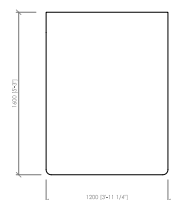

Laterale dx/sx  
Side L/R  
**cm 120x100**  
**in 47"1/4x39"3/8**

Laterale dx/sx  
Side L/R  
**cm 140x100**  
**in 55"1/8x39"3/8**

Laterale dx/sx  
Side L/R  
**cm 160x100**  
**in 63"x39"3/8**

Laterale dx/sx  
Side L/R  
**cm 180x100**  
**in 70"6/7x39"3/8**

Chaise longue dx/sx con tavolino integrato  
Chaise longue L/R with integrated table  
**cm 140x160**  
in 55"1/8x63"

Chaise longue dx/sx con tavolino integrato  
Chaise longue L/R with integrated table  
**cm 140x180**  
in 55"1/8x70"6/7

Pouf  
Pouf  
**cm 100x100**  
in 39"3/8x39"3/8

Pouf  
Pouf  
**cm 120x120**  
in 47"1/4x47"1/4

Pouf (2 sedili)  
Pouf (2 seats)  
**cm 80x200**  
in 31"1/2x78"3/4

Pouf  
Pouf  
**cm 120x160**  
in 47"1/4x63"

## BORGOGNA

MC Lab - 2016

Cuscino schienale  
Back cushion  
**cm 52X52**  
in 20"1/2x20"1/2

Cuscino schienale  
Back cushion  
**cm 100X52**  
in 39"3/8x20"1/2

Tavolino integrato large  
Integrated table large  
**cm 120x100**  
in 94"1/2x39"3/8