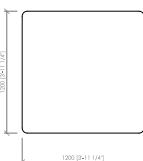

Elemento centrale  
Central element  
**cm 120x100**  
in 47"1/4x39"3/8

Elemento centrale  
Central element  
**cm 140x100**  
in 55"1/8x39"3/8

Elemento centrale  
Central element  
**cm 160x100**  
in 63"x39"3/8

Chaise longue dx/sx  
Chaise longue L/R  
**cm 100x160**  
in 39"3/8x63"

Chaise longue dx/sx  
Chaise longue L/R  
**cm 120x180**  
in 47"1/4x70"6/7

Chaise longue dx/sx  
Chaise longue L/R  
**cm 140x140**  
in 55"1/8x55"1/5

Chaise longue dx/sx con tavolino integrato  
Chaise longue L/R with integrated table  
**cm 140x160**  
in 55"1/8x63"

Chaise longue dx/sx con tavolino integrato  
Chaise longue L/R with integrated table  
**cm 140x180**  
in 55"1/8x70"6/7

Pouf  
Pouf  
**cm 100x100**  
in 39"3/8x39"3/8

Pouf  
Pouf  
**cm 120x120**  
in 47"1/4x47"1/4

Pouf (2 sedili)  
Pouf (2 seats)  
**cm 80x200**  
in 31"1/2x78"3/4

Pouf  
Pouf  
**cm 120x160**  
in 47"1/4x63"