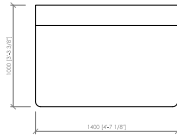

Divano lineare  
Linear sofa  
**cm 280x100**  
**in 110"1/4x39"3/8**

Divano lineare  
Linear sofa  
**cm 320x100**  
**in 126"x39"3/8**

Laterale dx/sx  
Side L/R  
**cm 100x100**  
**in 39"3/8x39"3/8**

Laterale dx/sx  
Side L/R  
**cm 120x100**  
**in 47"1/4x39"3/8**

Laterale dx/sx  
Side L/R  
**cm 140x100**  
**in 55"1/8x39"3/8**

Laterale dx/sx  
Side L/R  
**cm 160x100**  
**in 63"x39"3/8**

Laterale dx/sx  
Side L/R  
**cm 180x100**  
**in 70"6/7x39"3/8**

Laterale dx/sx  
Side L/R  
**cm 220x100**  
**in 86"3/5x39"3/8**

Laterale dx/sx  
Side L/R  
**cm 260x100**  
**in 102"1/3x39"3/8**

Laterale dx/sx  
Side L/R  
**cm 300x100**  
**in 118"1/9x39"3/8**

**BORGOGNA**  
MC Lab - 2016

Elemento centrale  
Central element  
**cm 120x100**  
in 47"1/4x39"3/8

Elemento centrale  
Central element  
**cm 140x100**  
in 55"1/8x39"3/8

Elemento centrale  
Central element  
**cm 160x100**  
in 63"x39"3/8