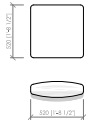

BORGOGNA

MC Lab - 2016

Cuscino schienale
Back cushion
cm 52X52
in 20"1/2x20"1/2