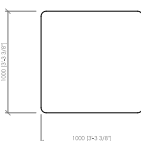

Pouf
Pouf
cm 100x100
in 39"3/8x39"3/8