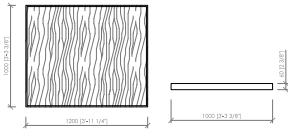

Tavolino integrato large
Integrated table large
cm 120x100
in 94"1/2x39"3/8

Tavolino integrato con vassoio
Integrated table with tray
cm 41x79x6h
in 15"1/3x31"1/9x2"1/3h