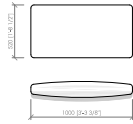

Cuscino schienale
Back cushion
cm 100X52
in 39"3/8x20"1/2