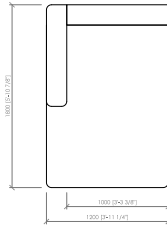

Laterale dx/sx  
Side L/R  
**cm 120x100**  
**in 47"1/4x39"3/8**

Laterale dx/sx  
Side L/R  
**cm 140x100**  
**in 55"1/8x39"3/8**

Laterale dx/sx  
Side L/R  
**cm 160x100**  
**in 63"x39"3/8**

Laterale dx/sx  
Side L/R  
**cm 180x100**  
**in 70"6/7x39"3/8**

Laterale dx/sx  
Side L/R  
**cm 220x100**  
**in 86"3/5x39"3/8**

Laterale dx/sx  
Side L/R  
**cm 260x100**  
**in 102"1/3x39"3/8**

Laterale dx/sx  
Side L/R  
**cm 300x100**  
**in 118"1/9x39"3/8**

**BORGOGNA**  
MC Lab - 2016

Elemento centrale  
Central element  
**cm 120x100**  
in 47"1/4x39"3/8

Elemento centrale  
Central element  
**cm 140x100**  
in 55"1/8x39"3/8

Elemento centrale  
Central element  
**cm 160x100**  
in 63"x39"3/8

Chaise longue dx/sx  
Chaise longue L/R  
**cm 100x160**  
in 39"3/8x63"

Chaise longue dx/sx  
Chaise longue L/R  
**cm 120x180**  
in 47"1/4x70"6/7

Chaise longue dx/sx  
Chaise longue L/R  
**cm 140x140**  
in 55"1/8x55"1/5