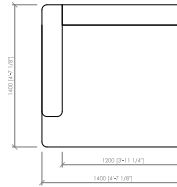

Laterale dx/sx  
Side L/R  
**cm 120x100**  
**in 47"1/4x39"3/8**

Laterale dx/sx  
Side L/R  
**cm 140x100**  
**in 55"1/8x39"3/8**

Laterale dx/sx  
Side L/R  
**cm 160x100**  
**in 63"x39"3/8**

Laterale dx/sx  
Side L/R  
**cm 180x100**  
**in 70"6/7x39"3/8**

Laterale dx/sx  
Side L/R  
**cm 220x100**  
**in 86"3/5x39"3/8**

Laterale dx/sx  
Side L/R  
**cm 260x100**  
**in 102"1/3x39"3/8**

Laterale dx/sx  
Side L/R  
**cm 300x100**  
**in 118"1/9x39"3/8**

**BORGOGNA**  
MC Lab - 2016

Elemento centrale  
Central element  
**cm 120x100**  
in 47"1/4x39"3/8

Elemento centrale  
Central element  
**cm 140x100**  
in 55"1/8x39"3/8

Elemento centrale  
Central element  
**cm 160x100**  
in 63"x39"3/8

Chaise longue dx/sx  
Chaise longue L/R  
**cm 100x160**  
in 39"3/8x63"

Chaise longue dx/sx  
Chaise longue L/R  
**cm 120x180**  
in 47"1/4x70"6/7

Chaise longue dx/sx  
Chaise longue L/R  
**cm 140x140**  
in 55"1/8x55"1/5