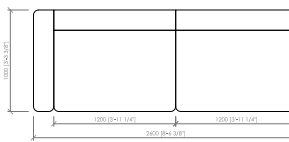

Divano lineare  
Linear sofa  
**cm 280x100**  
**in 110"1/4x39"3/8**

Divano lineare  
Linear sofa  
**cm 320x100**  
**in 126"x39"3/8**

Laterale dx/sx  
Side L/R  
**cm 100x100**  
**in 39"3/8x39"3/8**

Laterale dx/sx  
Side L/R  
**cm 120x100**  
**in 47"1/4x39"3/8**

Laterale dx/sx  
Side L/R  
**cm 140x100**  
**in 55"1/8x39"3/8**

Laterale dx/sx  
Side L/R  
**cm 160x100**  
**in 63"x39"3/8**

Laterale dx/sx  
Side L/R  
**cm 180x100**  
**in 70"6/7x39"3/8**

Laterale dx/sx  
Side L/R  
**cm 220x100**  
**in 86"3/5x39"3/8**

Laterale dx/sx  
Side L/R  
**cm 260x100**  
**in 102"1/3x39"3/8**

Laterale dx/sx  
Side L/R  
**cm 300x100**  
**in 118"1/9x39"3/8**

**BORGOGNA**  
MC Lab - 2016