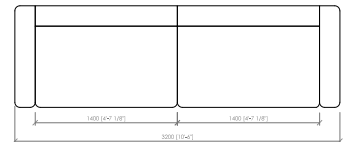

#### Piping

Colori disponibili a campionario

**BORGOGNA**  
MC Lab - 2016

Poltrona  
Armchair  
**cm 120x100**  
**in 47"1/4x39"3/8**

Divano lineare  
Linear sofa  
**cm 200x100**  
**in 78"3/4x39"3/8**

Divano lineare  
Linear sofa  
**cm 240x100**  
**in 94"1/2x39"3/8**

Divano lineare  
Linear sofa  
**cm 280x100**  
**in 110"1/4x39"3/8**

Divano lineare  
Linear sofa  
**cm 320x100**  
**in 126"x39"3/8**

Laterale dx/sx  
Side L/R  
**cm 100x100**  
**in 39"3/8x39"3/8**