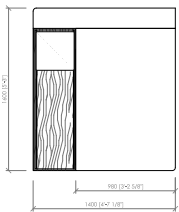

Chaise longue dx/sx con tavolino integrato
Chaise longue L/R with integrated table
cm 140x160
in 55"1/8x63"