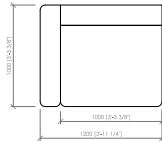

Divano lineare  
Linear sofa  
**cm 280x100**  
**in 110"1/4x39"3/8**

Divano lineare  
Linear sofa  
**cm 320x100**  
**in 126"x39"3/8**

Laterale dx/sx  
Side L/R  
**cm 100x100**  
**in 39"3/8x39"3/8**

Laterale dx/sx  
Side L/R  
**cm 120x100**  
**in 47"1/4x39"3/8**

Laterale dx/sx  
Side L/R  
**cm 140x100**  
**in 55"1/8x39"3/8**

Laterale dx/sx  
Side L/R  
**cm 160x100**  
**in 63"x39"3/8**

Laterale dx/sx  
Side L/R  
**cm 180x100**  
**in 70"6/7x39"3/8**

Laterale dx/sx  
Side L/R  
**cm 220x100**  
**in 86"3/5x39"3/8**

Laterale dx/sx  
Side L/R  
**cm 260x100**  
**in 102"1/3x39"3/8**

Laterale dx/sx  
Side L/R  
**cm 300x100**  
**in 118"1/9x39"3/8**

**BORGOGNA**  
MC Lab - 2016