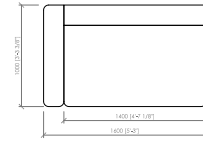

Divano lineare  
Linear sofa  
**cm 280x100**  
**in 110"1/4x39"3/8**

Divano lineare  
Linear sofa  
**cm 320x100**  
**in 126"x39"3/8**

Laterale dx/sx  
Side L/R  
**cm 100x100**  
**in 39"3/8x39"3/8**

Laterale dx/sx  
Side L/R  
**cm 120x100**  
**in 47"1/4x39"3/8**

Laterale dx/sx  
Side L/R  
**cm 140x100**  
**in 55"1/8x39"3/8**

Laterale dx/sx  
Side L/R  
**cm 160x100**  
**in 63"x39"3/8**

Laterale dx/sx  
Side L/R  
**cm 180x100**  
**in 70"6/7x39"3/8**