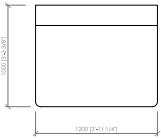

Divano lineare  
Linear sofa  
**cm 280x100**  
**in 110"1/4x39"3/8**

Divano lineare  
Linear sofa  
**cm 320x100**  
**in 126"x39"3/8**

Laterale dx/sx  
Side L/R  
**cm 100x100**  
**in 39"3/8x39"3/8**

Laterale dx/sx  
Side L/R  
**cm 120x100**  
**in 47"1/4x39"3/8**

Laterale dx/sx  
Side L/R  
**cm 140x100**  
**in 55"1/8x39"3/8**

Laterale dx/sx  
Side L/R  
**cm 160x100**  
**in 63"x39"3/8**

Laterale dx/sx  
Side L/R  
**cm 180x100**  
**in 70"6/7x39"3/8**

Laterale dx/sx  
Side L/R  
**cm 220x100**  
**in 86"3/5x39"3/8**

Laterale dx/sx  
Side L/R  
**cm 260x100**  
**in 102"1/3x39"3/8**

Laterale dx/sx  
Side L/R  
**cm 300x100**  
**in 118"1/9x39"3/8**

**BORGOGNA**  
MC Lab - 2016

Elemento centrale  
Central element  
**cm 120x100**  
in 47"1/4x39"3/8

Elemento centrale  
Central element  
**cm 140x100**  
in 55"1/8x39"3/8

Elemento centrale  
Central element  
**cm 160x100**  
in 63"x39"3/8