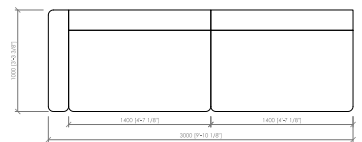

Divano lineare  
Linear sofa  
**cm 280x100**  
**in 110"1/4x39"3/8**

Divano lineare  
Linear sofa  
**cm 320x100**  
**in 126"x39"3/8**

Laterale dx/sx  
Side L/R  
**cm 100x100**  
**in 39"3/8x39"3/8**

Laterale dx/sx  
Side L/R  
**cm 120x100**  
**in 47"1/4x39"3/8**

Laterale dx/sx  
Side L/R  
**cm 140x100**  
**in 55"1/8x39"3/8**

Laterale dx/sx  
Side L/R  
**cm 160x100**  
**in 63"x39"3/8**

Laterale dx/sx  
Side L/R  
**cm 180x100**  
**in 70"6/7x39"3/8**

Laterale dx/sx  
Side L/R  
**cm 220x100**  
**in 86"3/5x39"3/8**

Laterale dx/sx  
Side L/R  
**cm 260x100**  
**in 102"1/3x39"3/8**

Laterale dx/sx  
Side L/R  
**cm 300x100**  
**in 118"1/9x39"3/8**

**BORGOGNA**  
MC Lab - 2016