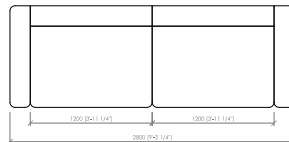

#### Piping

Colori disponibili a campionario

**BORGOGNA**  
MC Lab - 2016

Poltrona  
Armchair  
**cm 120x100**  
**in 47"1/4x39"3/8**

Divano lineare  
Linear sofa  
**cm 200x100**  
**in 78"3/4x39"3/8**

Divano lineare  
Linear sofa  
**cm 240x100**  
**in 94"1/2x39"3/8**

Divano lineare  
Linear sofa  
**cm 280x100**  
**in 110"1/4x39"3/8**

Divano lineare  
Linear sofa  
**cm 320x100**  
**in 126"x39"3/8**

Laterale dx/sx  
Side L/R  
**cm 100x100**  
**in 39"3/8x39"3/8**