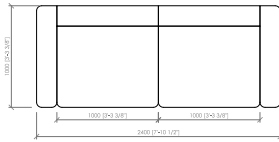

#### Piping

Colori disponibili a campionario

**BORGOGNA**  
MC Lab - 2016

Poltrona  
Armchair  
**cm 120x100**  
**in 47"1/4x39"3/8**

Divano lineare  
Linear sofa  
**cm 200x100**  
**in 78"3/4x39"3/8**

Divano lineare  
Linear sofa  
**cm 240x100**  
**in 94"1/2x39"3/8**

Divano lineare  
Linear sofa  
**cm 280x100**  
**in 110"1/4x39"3/8**

Divano lineare  
Linear sofa  
**cm 320x100**  
**in 126"x39"3/8**

Laterale dx/sx  
Side L/R  
**cm 100x100**  
**in 39"3/8x39"3/8**