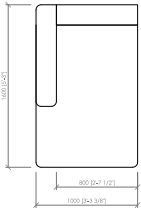

Laterale dx/sx  
Side L/R  
**cm 120x100**  
**in 47"1/4x39"3/8**

Laterale dx/sx  
Side L/R  
**cm 140x100**  
**in 55"1/8x39"3/8**

Laterale dx/sx  
Side L/R  
**cm 160x100**  
**in 63"x39"3/8**

Laterale dx/sx  
Side L/R  
**cm 180x100**  
**in 70"6/7x39"3/8**

Laterale dx/sx  
Side L/R  
**cm 220x100**  
**in 86"3/5x39"3/8**

Laterale dx/sx  
Side L/R  
**cm 260x100**  
**in 102"1/3x39"3/8**

Laterale dx/sx  
Side L/R  
**cm 300x100**  
**in 118"1/9x39"3/8**

**BORGOGNA**  
MC Lab - 2016

Elemento centrale  
Central element  
**cm 120x100**  
in 47"1/4x39"3/8

Elemento centrale  
Central element  
**cm 140x100**  
in 55"1/8x39"3/8

Elemento centrale  
Central element  
**cm 160x100**  
in 63"x39"3/8

Chaise longue dx/sx  
Chaise longue L/R  
**cm 100x160**  
in 39"3/8x63"

Chaise longue dx/sx  
Chaise longue L/R  
**cm 120x180**  
in 47"1/4x70"6/7

Chaise longue dx/sx  
Chaise longue L/R  
**cm 140x140**  
in 55"1/8x55"1/5