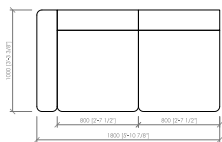

Divano lineare  
Linear sofa  
**cm 280x100**  
**in 110"1/4x39"3/8**

Divano lineare  
Linear sofa  
**cm 320x100**  
**in 126"x39"3/8**

Laterale dx/sx  
Side L/R  
**cm 100x100**  
**in 39"3/8x39"3/8**

Laterale dx/sx  
Side L/R  
**cm 120x100**  
**in 47"1/4x39"3/8**

Laterale dx/sx  
Side L/R  
**cm 140x100**  
**in 55"1/8x39"3/8**

Laterale dx/sx  
Side L/R  
**cm 160x100**  
**in 63"x39"3/8**

Laterale dx/sx  
Side L/R  
**cm 180x100**  
**in 70"6/7x39"3/8**

Laterale dx/sx  
Side L/R  
**cm 220x100**  
**in 86"3/5x39"3/8**

Laterale dx/sx  
Side L/R  
**cm 260x100**  
**in 102"1/3x39"3/8**

Laterale dx/sx  
Side L/R  
**cm 300x100**  
**in 118"1/9x39"3/8**

**BORGOGNA**  
MC Lab - 2016