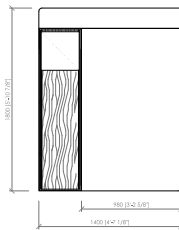

Chaise longue dx/sx con tavolino integrato
Chaise longue L/R with integrated table
cm 140x180
in 55"1/8x70"6/7