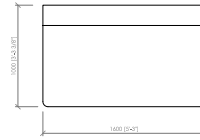

Elemento centrale
Central element
cm 160x100
in 63"x39"3/8