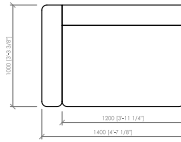

Divano lineare  
Linear sofa  
**cm 280x100**  
**in 110"1/4x39"3/8**

Divano lineare  
Linear sofa  
**cm 320x100**  
**in 126"x39"3/8**

Laterale dx/sx  
Side L/R  
**cm 100x100**  
**in 39"3/8x39"3/8**

Laterale dx/sx  
Side L/R  
**cm 120x100**  
**in 47"1/4x39"3/8**

Laterale dx/sx  
Side L/R  
**cm 140x100**  
**in 55"1/8x39"3/8**

Laterale dx/sx  
Side L/R  
**cm 160x100**  
**in 63"x39"3/8**

Laterale dx/sx  
Side L/R  
**cm 180x100**  
**in 70"6/7x39"3/8**

Laterale dx/sx  
Side L/R  
**cm 220x100**  
**in 86"3/5x39"3/8**

Laterale dx/sx  
Side L/R  
**cm 260x100**  
**in 102"1/3x39"3/8**

Laterale dx/sx  
Side L/R  
**cm 300x100**  
**in 118"1/9x39"3/8**

**BORGOGNA**  
MC Lab - 2016