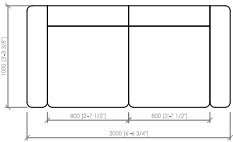

#### Piping

Colori disponibili a campionario

**BORGOGNA**  
MC Lab - 2016

Poltrona  
Armchair  
**cm 120x100**  
**in 47"1/4x39"3/8**

Divano lineare  
Linear sofa  
**cm 200x100**  
**in 78"3/4x39"3/8**

Divano lineare  
Linear sofa  
**cm 240x100**  
**in 94"1/2x39"3/8**

Divano lineare  
Linear sofa  
**cm 280x100**  
**in 110"1/4x39"3/8**

Divano lineare  
Linear sofa  
**cm 320x100**  
**in 126"x39"3/8**

Laterale dx/sx  
Side L/R  
**cm 100x100**  
**in 39"3/8x39"3/8**