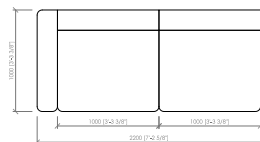

Divano lineare  
Linear sofa  
**cm 280x100**  
**in 110"1/4x39"3/8**

Divano lineare  
Linear sofa  
**cm 320x100**  
**in 126"x39"3/8**

Laterale dx/sx  
Side L/R  
**cm 100x100**  
**in 39"3/8x39"3/8**

Laterale dx/sx  
Side L/R  
**cm 120x100**  
**in 47"1/4x39"3/8**

Laterale dx/sx  
Side L/R  
**cm 140x100**  
**in 55"1/8x39"3/8**

Laterale dx/sx  
Side L/R  
**cm 160x100**  
**in 63"x39"3/8**

Laterale dx/sx  
Side L/R  
**cm 180x100**  
**in 70"6/7x39"3/8**

Laterale dx/sx  
Side L/R  
**cm 220x100**  
**in 86"3/5x39"3/8**

Laterale dx/sx  
Side L/R  
**cm 260x100**  
**in 102"1/3x39"3/8**

Laterale dx/sx  
Side L/R  
**cm 300x100**  
**in 118"1/9x39"3/8**

**BORGOGNA**  
MC Lab - 2016