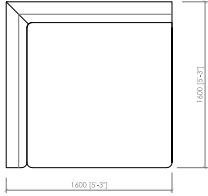

Divano lineare  
 Linear sofa  
**cm 220x100**  
**in 86"3/5x39"3/8**

Divano lineare  
 Linear sofa  
**cm 240x100**  
**in 94"1/2x39"3/8**

Laterale DX/SX  
 Side L/R  
**cm 120x100**  
**in 47"1/4x39"3/8**

Laterale DX/SX  
 Side L/R  
**cm 140x100**  
**in 55"1/8x39"3/8**

Laterale DX/SX  
 Side L/R  
**cm 160x100**  
**in 63"x39"3/8**

Laterale DX/SX  
 Side L/R  
**cm 180x100**  
**in 70"6/7x39"3/8**

Laterale DX/SX  
 Side L/R  
**cm 200x100**  
**in 78"3/4x39"3/8**

Centrale  
 Central  
**cm 100x100**  
**in 39"3/8x39"3/8**

Centrale  
 Central  
**cm 120x100**  
**in 47"1/4x39"3/8**

Centrale  
 Central  
**cm 140x100**  
**in 55"1/8x39"3/8**

Centrale  
 Central  
**cm 160x100**  
**in 63"x39"3/8**

## ANZIO SOFA

Maurizio Di Mauro 2022

Chaise longue DX/SX  
Chaise longue L/R  
**cm 160x160**  
**in 63"x63"**

Chaise longue senza bracciolo  
Chaise longue without armrest  
**cm 140x160**  
**in 55"1/8x63"**