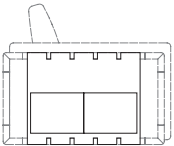

ACCESSORIES | ACCESSORI

saddle accessory A
accessorio cuoio A