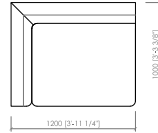

## ANZIO SOFA

Maurizio Di Mauro 2022

Composition example with external structure | Esempio di composizione con struttura esterna

Poltrona con struttura esterna  
 Armchair with external structure  
**cm 100x100x63h**  
**in 39"3/8x39"3/8x24"4/5h**

Divano lineare  
 Linear sofa  
**cm 220x100**  
**in 86"3/5x39"3/8**

Divano lineare  
 Linear sofa  
**cm 240x100**  
**in 94"1/2x39"3/8**

Laterale DX/SX  
 Side L/R  
**cm 120x100**  
**in 47"1/4x39"3/8**

Laterale DX/SX  
 Side L/R  
**cm 140x100**  
**in 55"1/8x39"3/8**

Laterale DX/SX  
 Side L/R  
**cm 160x100**  
**in 63"x39"3/8**

Laterale DX/SX  
 Side L/R  
**cm 180x100**  
**in 70"6/7x39"3/8**

Laterale DX/SX  
 Side L/R  
**cm 200x100**  
**in 78"3/4x39"3/8**