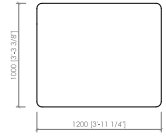

Pouf
Pouf
cm 120x100
in 47"1/4x39"3/8