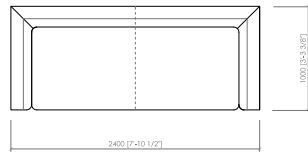

## ANZIO SOFA

Maurizio Di Mauro 2022

Composition example with external structure | Esempio di composizione con struttura esterna

Poltrona con struttura esterna  
 Armchair with external structure  
**cm 100x100x63h**  
**in 39"3/8x39"3/8x24"4/5h**

Divano lineare  
 Linear sofa  
**cm 220x100**  
**in 86"3/5x39"3/8**

Divano lineare  
 Linear sofa  
**cm 240x100**  
**in 94"1/2x39"3/8**

Laterale DX/SX  
 Side L/R  
**cm 120x100**  
**in 47"1/4x39"3/8**

Laterale DX/SX  
 Side L/R  
**cm 140x100**  
**in 55"1/8x39"3/8**

Laterale DX/SX  
 Side L/R  
**cm 160x100**  
**in 63"x39"3/8**

Laterale DX/SX  
 Side L/R  
**cm 180x100**  
**in 70"6/7x39"3/8**

Laterale DX/SX  
 Side L/R  
**cm 200x100**  
**in 78"3/4x39"3/8**