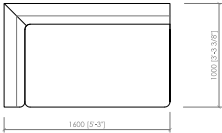

## ANZIO SOFA

Maurizio Di Mauro 2022

Composition example with external structure | Esempio di composizione con struttura esterna

Poltrona con struttura esterna  
 Armchair with external structure  
**cm 100x100x63h**  
**in 39"3/8x39"3/8x24"4/5h**

Divano lineare  
 Linear sofa  
**cm 220x100**  
**in 86"3/5x39"3/8**

Divano lineare  
 Linear sofa  
**cm 240x100**  
**in 94"1/2x39"3/8**

Laterale DX/SX  
 Side L/R  
**cm 120x100**  
**in 47"1/4x39"3/8**

Laterale DX/SX  
 Side L/R  
**cm 140x100**  
**in 55"1/8x39"3/8**

Laterale DX/SX  
 Side L/R  
**cm 160x100**  
**in 63"x39"3/8**

Laterale DX/SX  
 Side L/R  
**cm 180x100**  
**in 70"6/7x39"3/8**

Laterale DX/SX  
 Side L/R  
**cm 200x100**  
**in 78"3/4x39"3/8**