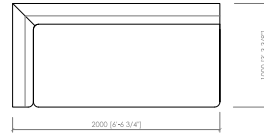

Laterale DX/SX  
 Side L/R  
**cm 140x100**  
**in 55"1/8x39"3/8**

Laterale DX/SX  
 Side L/R  
**cm 160x100**  
**in 63"x39"3/8**

Laterale DX/SX  
 Side L/R  
**cm 180x100**  
**in 70"6/7x39"3/8**

Laterale DX/SX  
 Side L/R  
**cm 200x100**  
**in 78"3/4x39"3/8**

Centrale  
 Central  
**cm 100x100**  
**in 39"3/8x39"3/8**

Centrale  
 Central  
**cm 120x100**  
**in 47"1/4x39"3/8**

Centrale  
 Central  
**cm 140x100**  
**in 55"1/8x39"3/8**

Centrale  
 Central  
**cm 160x100**  
**in 63"x39"3/8**