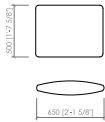

Laterale DX/SX  
 Side L/R  
**cm 140x100**  
**in 55"1/8x39"3/8**

Laterale DX/SX  
 Side L/R  
**cm 160x100**  
**in 63"x39"3/8**

Laterale DX/SX  
 Side L/R  
**cm 180x100**  
**in 70"6/7x39"3/8**

Laterale DX/SX  
 Side L/R  
**cm 200x100**  
**in 78"3/4x39"3/8**

Centrale  
 Central  
**cm 100x100**  
**in 39"3/8x39"3/8**

Centrale  
 Central  
**cm 120x100**  
**in 47"1/4x39"3/8**

Centrale  
 Central  
**cm 140x100**  
**in 55"1/8x39"3/8**

Centrale  
 Central  
**cm 160x100**  
**in 63"x39"3/8**

## ANZIO SOFA

Maurizio Di Mauro 2022

Chaise longue DX/SX  
Chaise longue L/R  
**cm 160x160**  
**in 63"x63"**

Chaise longue senza bracciolo  
Chaise longue without armrest  
**cm 140x160**  
**in 55"1/8x63"**

Chaise longue senza bracciolo  
Chaise longue without armrest  
**cm 140x180**  
**in 55"1/8x70"6/7**

Pouf  
Pouf  
**cm 120x100**  
**in 47"1/4x39"3/8**

Cuscino schienale  
Back cushion  
**cm 65x50**  
**in 25"3/5x19"2/3**