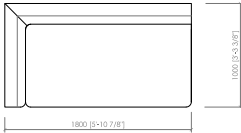

## ANZIO SOFA

Maurizio Di Mauro 2022

Composition example with external structure | Esempio di composizione con struttura esterna

Poltrona con struttura esterna  
 Armchair with external structure  
**cm 100x100x63h**  
**in 39"3/8x39"3/8x24"4/5h**

Divano lineare  
 Linear sofa  
**cm 220x100**  
**in 86"3/5x39"3/8**

Divano lineare  
 Linear sofa  
**cm 240x100**  
**in 94"1/2x39"3/8**

Laterale DX/SX  
 Side L/R  
**cm 120x100**  
**in 47"1/4x39"3/8**

Laterale DX/SX  
 Side L/R  
**cm 140x100**  
**in 55"1/8x39"3/8**

Laterale DX/SX  
 Side L/R  
**cm 160x100**  
**in 63"x39"3/8**

Laterale DX/SX  
 Side L/R  
**cm 180x100**  
**in 70"6/7x39"3/8**

Laterale DX/SX  
 Side L/R  
**cm 200x100**  
**in 78"3/4x39"3/8**