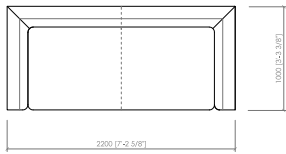

## ANZIO SOFA

Maurizio Di Mauro 2022

Composition example with external structure | Esempio di composizione con struttura esterna

Poltrona con struttura esterna  
 Armchair with external structure  
**cm 100x100x63h**  
**in 39"3/8x39"3/8x24"4/5h**

Divano lineare  
 Linear sofa  
**cm 220x100**  
**in 86"3/5x39"3/8**

Divano lineare  
 Linear sofa  
**cm 240x100**  
**in 94"1/2x39"3/8**

Laterale DX/SX  
 Side L/R  
**cm 120x100**  
**in 47"1/4x39"3/8**

Laterale DX/SX  
 Side L/R  
**cm 140x100**  
**in 55"1/8x39"3/8**

Laterale DX/SX  
 Side L/R  
**cm 160x100**  
**in 63"x39"3/8**

Laterale DX/SX  
 Side L/R  
**cm 180x100**  
**in 70"6/7x39"3/8**

Laterale DX/SX  
 Side L/R  
**cm 200x100**  
**in 78"3/4x39"3/8**