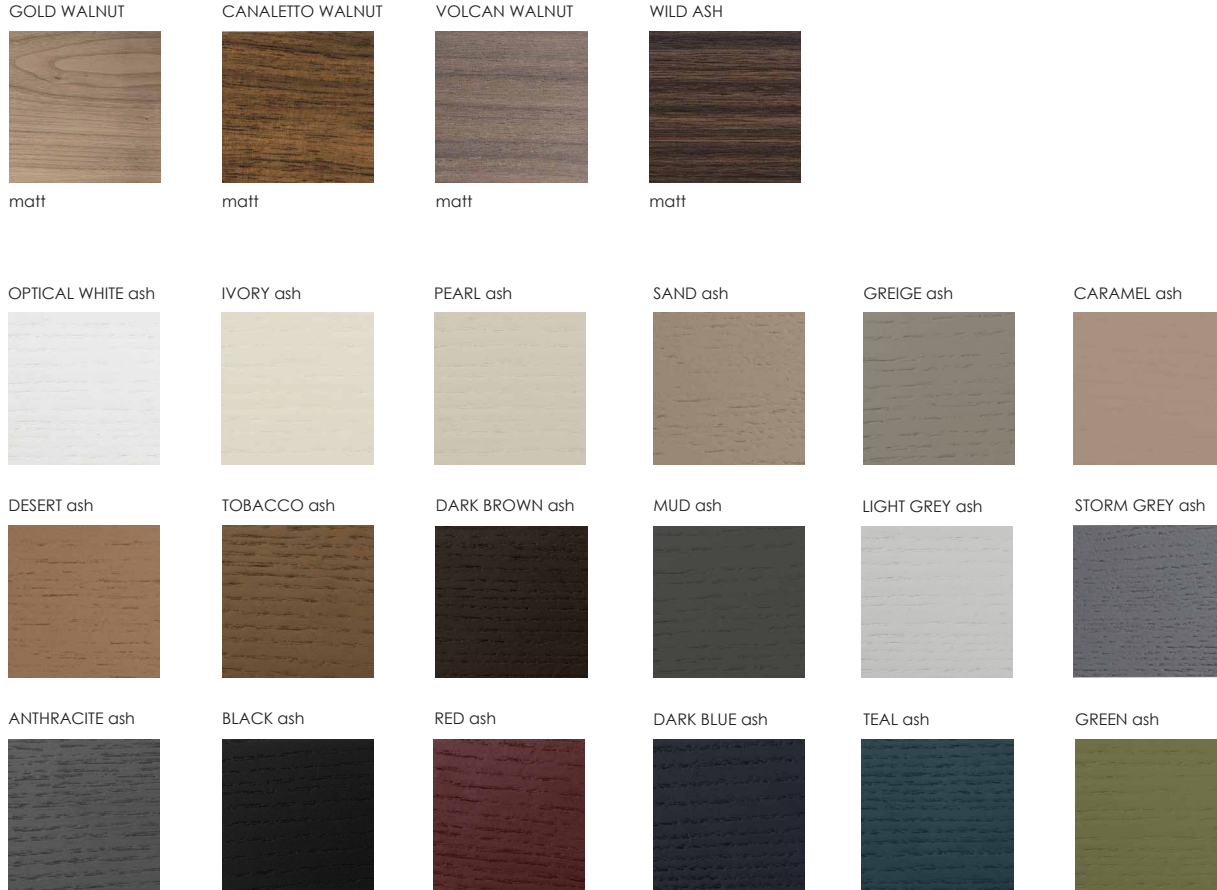

ANZIO console with drawers

Maurizio Di Mauro - 2022

BASE - WOOD | BASE - LEGNO