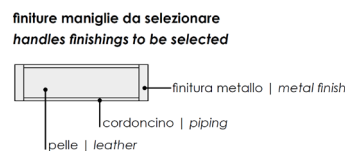

Dimensions in mm. MC Meroni & Colzani reserved the right to make change is reserved. This informations are based on the last price list.
Dimensioni in mm. MC Meroni & Colzani si riserva il diritto di apportare modifiche ai modelli senza preavviso. Le informazioni sono basate sull'ultimo aggiornamento del listino.

DATA SHEET
V.1 2025