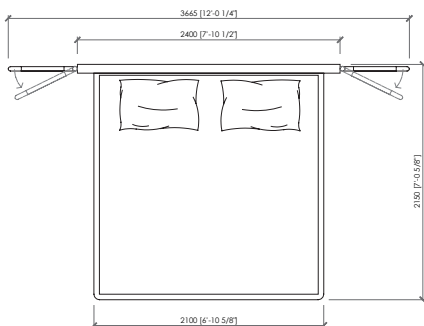

Rivestimento

Rivestimento testata e giroletto in tessuto o pelle, non sfoderabile.

Dimensioni materassi

*cm 160x200
queen size cm 152x203
cm 180x200
cm 200x200
king size cm 193x203*

Optional

Accessorio in cuoio

Note

Disponibile con box contenitore

ANZIO BED
MC Lab - 2023

GENERAL DRAWING | DISEGNO GENERALE

saddle accessory | accessori cuoio

cm 367x215x100h (31h)
in 144"1/2x84"2/3x39"3/8h (12"1/5h)
rete | slatted cm 160x200 | in 63"x78"3/4

US MARKET - QUEEN SIZE
cm 367x218x100h (31h)
in 144"1/2x85"5/6x39"3/8h (12"1/5h)
rete | slatted cm 152x203 | in 60"x80"

cm 367x215x100h (31h)
in 144"1/2x84"2/3x39"3/8h (12"1/5h)
rete | slatted cm 180x200 | in 70"6/7x78"3/4

cm 367x215x100h (31h)
in 144"1/2x84"2/3x39"3/8h (12"1/5h)
rete | slatted cm 200x200 | in 63"x78"3/4

US MARKET - KING SIZE
cm 367x218x100h (31h)
in 144"1/2x85"5/6x39"3/8h (12"1/5h)
rete | slatted cm 192x203 | in 76"x80"