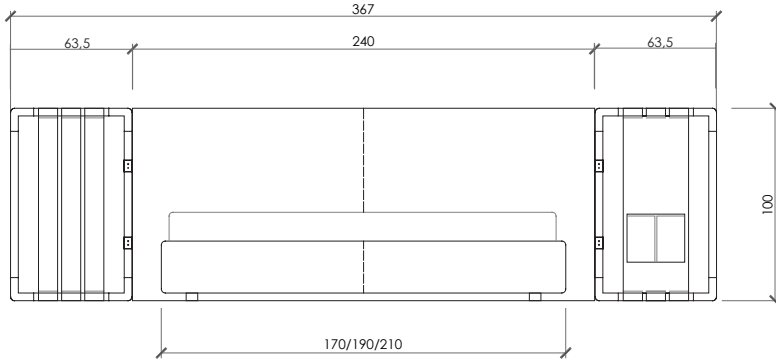

Rivestimento

Rivestimento testata e giroletto in tessuto o pelle, non sfoderabile.

Dimensioni materassi

*cm 160x200
queen size cm 152x203
cm 180x200
cm 200x200
king size cm 193x203*

Optional

Accessorio in cuoio

Note

Disponibile con box contenitore

ANZIO BED
MC Lab - 2023

GENERAL DRAWING | DISEGNO GENERALE

saddle accessory | accessori cuoio

cm 367x215x100h (31h)
in 144"1/2x84"2/3x39"3/8h (12"1/5h)
rete | slatted cm 160x200 | in 63"x78"3/4

US MARKET - QUEEN SIZE
cm 367x218x100h (31h)
in 144"1/2x85"5/6x39"3/8h (12"1/5h)
rete | slatted cm 152x203 | in 60"x80"

cm 367x215x100h (31h)
in 144"1/2x84"2/3x39"3/8h (12"1/5h)
rete | slatted cm 180x200 | in 70"6/7x78"3/4

cm 367x215x100h (31h)
in 144"1/2x84"2/3x39"3/8h (12"1/5h)
rete | slatted cm 200x200 | in 63"x78"3/4

US MARKET - KING SIZE
cm 367x218x100h (31h)
in 144"1/2x85"5/6x39"3/8h (12"1/5h)
rete | slatted cm 192x203 | in 76"x80"