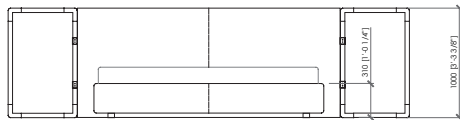

Rivestimento

Rivestimento testata e giroletto in tessuto o pelle, non sfoderabile.

Dimensioni materassi

*cm 160x200
queen size cm 152x203
cm 180x200
cm 200x200
king size cm 193x203*

Optional

Accessorio in cuoio

Note

Disponibile con box contenitore

ANZIO BED
MC Lab - 2023

GENERAL DRAWING | DISEGNO GENERALE

saddle accessory | accessori cuoio

cm 367x215x100h (31h)
in 144"1/2x84"2/3x39"3/8h (12"1/5h)
rete | slatted cm 160x200 | in 63"x78"3/4

US MARKET - QUEEN SIZE
cm 367x218x100h (31h)
in 144"1/2x85"5/6x39"3/8h (12"1/5h)
rete | slatted cm 152x203 | in 60"x80"

cm 367x215x100h (31h)
in 144"1/2x84"2/3x39"3/8h (12"1/5h)
rete | slatted cm 180x200 | in 70"6/7x78"3/4

cm 367x215x100h (31h)
in 144"1/2x84"2/3x39"3/8h (12"1/5h)
rete | slatted cm 200x200 | in 63"x78"3/4

US MARKET - KING SIZE
cm 367x218x100h (31h)
in 144"1/2x85"5/6x39"3/8h (12"1/5h)
rete | slatted cm 192x203 | in 76"x80"