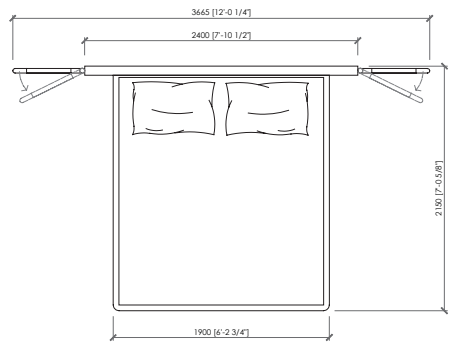

Rivestimento

Rivestimento testata e giroletto in tessuto o pelle, non sfoderabile.

Dimensioni materassi

*cm 160x200
queen size cm 152x203
cm 180x200
cm 200x200
king size cm 193x203*

Optional

Accessorio in cuoio

Note

Disponibile con box contenitore

ANZIO BED
MC Lab - 2023

GENERAL DRAWING | DISEGNO GENERALE

saddle accessory | accessori cuoio

cm 367x215x100h (31h)
in 144"1/2x84"2/3x39"3/8h (12"1/5h)
rete | slatted cm 160x200 | in 63"x78"3/4

US MARKET - QUEEN SIZE
cm 367x218x100h (31h)
in 144"1/2x85"5/6x39"3/8h (12"1/5h)
rete | slatted cm 152x203 | in 60"x80"

cm 367x215x100h (31h)
in 144"1/2x84"2/3x39"3/8h (12"1/5h)
rete | slatted cm 180x200 | in 70"6/7x78"3/4

cm 367x215x100h (31h)
in 144"1/2x84"2/3x39"3/8h (12"1/5h)
rete | slatted cm 200x200 | in 63"x78"3/4

US MARKET - KING SIZE
cm 367x218x100h (31h)
in 144"1/2x85"5/6x39"3/8h (12"1/5h)
rete | slatted cm 192x203 | in 76"x80"