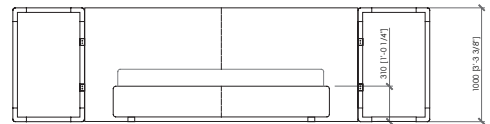

Rivestimento

Rivestimento testata e giroletto in tessuto o pelle, non sfoderabile.

Dimensioni materassi

*cm 160x200
queen size cm 152x203
cm 180x200
cm 200x200
king size cm 193x203*

Optional

Accessorio in cuoio

Note

Disponibile con box contenitore

ANZIO BED
MC Lab - 2023

GENERAL DRAWING | DISEGNO GENERALE

saddle accessory | accessori cuoio

cm 367x215x100h (31h)
in 144"1/2x84"2/3x39"3/8h (12"1/5h)
rete | slatted cm 160x200 | in 63"x78"3/4

US MARKET - QUEEN SIZE
cm 367x218x100h (31h)
in 144"1/2x85"5/6x39"3/8h (12"1/5h)
rete | slatted cm 152x203 | in 60"x80"

cm 367x215x100h (31h)
in 144"1/2x84"2/3x39"3/8h (12"1/5h)
rete | slatted cm 180x200 | in 70"6/7x78"3/4

cm 367x215x100h (31h)
in 144"1/2x84"2/3x39"3/8h (12"1/5h)
rete | slatted cm 200x200 | in 63"x78"3/4

US MARKET - KING SIZE
cm 367x218x100h (31h)
in 144"1/2x85"5/6x39"3/8h (12"1/5h)
rete | slatted cm 192x203 | in 76"x80"