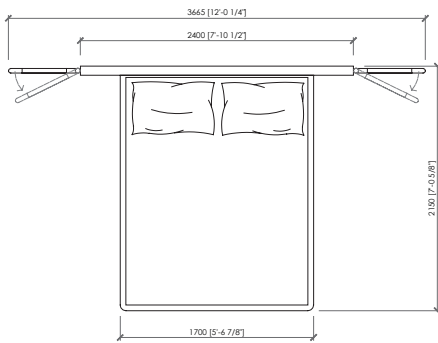

Rivestimento

Rivestimento testata e giroletto in tessuto o pelle, non sfoderabile.

Dimensioni materassi

*cm 160x200
queen size cm 152x203
cm 180x200
cm 200x200
king size cm 193x203*

Optional

Accessorio in cuoio

Note

Disponibile con box contenitore

ANZIO BED
MC Lab - 2023

GENERAL DRAWING | DISEGNO GENERALE

saddle accessory | accessori cuoio

cm 367x215x100h (31h)
in 144"1/2x84"2/3x39"3/8h (12"1/5h)
rete | slatted cm 160x200 | in 63"x78"3/4

US MARKET - QUEEN SIZE
cm 367x218x100h (31h)
in 144"1/2x85"5/6x39"3/8h (12"1/5h)
rete | slatted cm 152x203 | in 60"x80"

cm 367x215x100h (31h)
in 144"1/2x84"2/3x39"3/8h (12"1/5h)
rete | slatted cm 180x200 | in 70"6/7x78"3/4

cm 367x215x100h (31h)
in 144"1/2x84"2/3x39"3/8h (12"1/5h)
rete | slatted cm 200x200 | in 63"x78"3/4

US MARKET - KING SIZE
cm 367x218x100h (31h)
in 144"1/2x85"5/6x39"3/8h (12"1/5h)
rete | slatted cm 192x203 | in 76"x80"