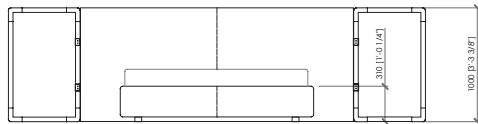

Rivestimento

Rivestimento testata e giroletto in tessuto o pelle, non sfoderabile.

Dimensioni materassi

*cm 160x200
queen size cm 152x203
cm 180x200
cm 200x200
king size cm 193x203*

Optional

Accessorio in cuoio

Note

Disponibile con box contenitore

ANZIO BED
MC Lab - 2023

GENERAL DRAWING | DISEGNO GENERALE

saddle accessory | accessori cuoio

cm 367x215x100h (31h)
in 144"1/2x84"2/3x39"3/8h (12"1/5h)
rete | slatted cm 160x200 | in 63"x78"3/4

US MARKET - QUEEN SIZE
cm 367x218x100h (31h)
in 144"1/2x85"5/6x39"3/8h (12"1/5h)
rete | slatted cm 152x203 | in 60"x80"

cm 367x215x100h (31h)
in 144"1/2x84"2/3x39"3/8h (12"1/5h)
rete | slatted cm 180x200 | in 70"6/7x78"3/4

cm 367x215x100h (31h)
in 144"1/2x84"2/3x39"3/8h (12"1/5h)
rete | slatted cm 200x200 | in 63"x78"3/4

US MARKET - KING SIZE
cm 367x218x100h (31h)
in 144"1/2x85"5/6x39"3/8h (12"1/5h)
rete | slatted cm 192x203 | in 76"x80"