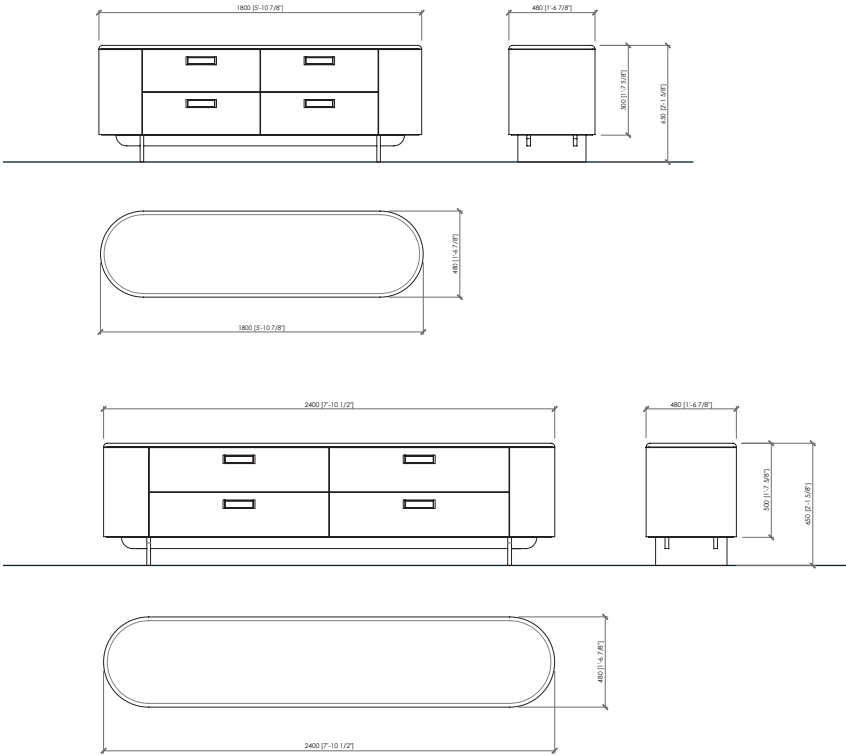

#### Dimensions

cm 180x48x65h | in 70"6/7x18"8/9x25"3/5h

cm 240x48x65h | in 94"1/2x18"8/9x25"3/5h

#### Dimensioni

cm 180x48x65h

cm 240x48x65h

**ALASSIO**

Cesare Arosio - 2023

top | top

structure | struttura

frontal drawers | frontali cassetti