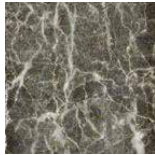

cat. 1  
matt | shine

DOVER WHITE

cat. 1  
matt | shine

TAJ MAHAL

cat. 1  
matt | shine

EMPERADOR DARK

cat. 2  
matt | shine

STARDUST

cat. 2  
matt | shine

CARRARA

cat. 2  
matt | shine

NERO MARQUINA

cat. 2  
matt | shine

Printed colors are to be considered as indicative | I colori stampati sono da considerarsi indicativi