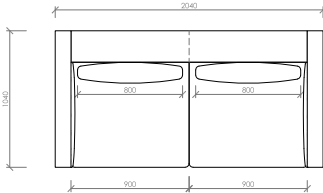

## ACCADEMIA HIGH

MC Lab - 2016

Poltrona  
Armchair  
**cm 102x104**  
**in 40"1/6x41"**

Divano lineare  
Linear sofa  
**cm 180x104**  
**in 70"6/7x41"**

Divano lineare  
Linear sofa  
**cm 204x104**  
**in 80"1/3x41"**

Divano lineare  
Linear sofa  
**cm 228x104**  
**in 89"3/4x41"**

Laterale DX/SX  
Side R/L  
**cm 90x104**  
**in 35"3/7x41"**

Laterale DX/SX  
Side R/L  
**cm 102x104**  
**in 40"1/6x41"**

Laterale DX/SX  
Side R/L  
**cm 114x104**  
**in 44"7/8x41"**

Laterale DX/SX  
Side R/L  
**cm 126x104**  
**in 49"3/5x44"7/8**

Laterale DX/SX  
Side R/L  
**cm 138x104**  
**in 54"1/3x44"7/8**

Laterale DX/SX  
Side R/L  
**cm 150x104**  
**in 59"x44"7/8**