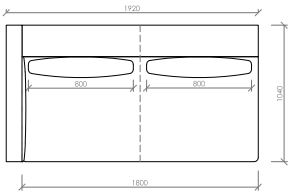

Divano lineare  
Linear sofa  
**cm 228x104**  
**in 89"3/4x41"**

Laterale DX/SX  
Side R/L  
**cm 90x104**  
**in 35"3/7x41"**

Laterale DX/SX  
Side R/L  
**cm 102x104**  
**in 40"1/6x41"**

Laterale DX/SX  
Side R/L  
**cm 114x104**  
**in 44"7/8x41"**

Laterale DX/SX  
Side R/L  
**cm 126x104**  
**in 49"3/5x44"7/8**

Laterale DX/SX  
Side R/L  
**cm 138x104**  
**in 54"1/3x44"7/8**

Laterale DX/SX  
Side R/L  
**cm 150x104**  
**in 59"x44"7/8**

## ACCADEMIA HIGH

MC Lab - 2016

Laterale DX/SX  
Side R/L  
**cm 168x104**  
in 66"1/7x44"7/8

Laterale DX/SX con tavolino integrato  
Side R/L with integrated table  
**cm 168x104**  
in 66"1/7x44"7/8

Laterale DX/SX  
Side R/L  
**cm 192x104**  
in 75"3/5x44"7/8

Laterale DX/SX con tavolino integrato  
Side R/L with integrated table  
**cm 192x104**  
in 75"3/5x44"7/8

Laterale DX/SX  
Side R/L  
**cm 216x104**  
in 85"x44"7/8

Centrale  
Central  
**cm 78x104**  
in 30"5/7x44"7/8