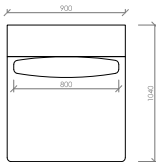

Laterale DX/SX  
Side R/L  
**cm 126x104**  
**in 49"3/5x44"7/8**

Laterale DX/SX  
Side R/L  
**cm 138x104**  
**in 54"1/3x44"7/8**

Laterale DX/SX  
Side R/L  
**cm 150x104**  
**in 59"x44"7/8**

## ACCADEMIA HIGH

MC Lab - 2016

Laterale DX/SX  
Side R/L  
**cm 168x104**  
in 66"1/7x44"7/8

Laterale DX/SX con tavolino integrato  
Side R/L with integrated table  
**cm 168x104**  
in 66"1/7x44"7/8

Laterale DX/SX  
Side R/L  
**cm 192x104**  
in 75"3/5x44"7/8

Laterale DX/SX con tavolino integrato  
Side R/L with integrated table  
**cm 192x104**  
in 75"3/5x44"7/8

Laterale DX/SX  
Side R/L  
**cm 216x104**  
in 85"x44"7/8

Centrale  
Central  
**cm 78x104**  
in 30"5/7x44"7/8

Centrale  
Central  
**cm 90x104**  
in 35"3/7x44"7/8

Centrale  
Central  
**cm 102x104**  
in 40"1/6x44"7/8

Centrale  
Central  
**cm 114x104**  
in 44"7/8x44"7/8

Centrale  
Central  
**cm 126x104**  
in 49"3/5x44"7/8