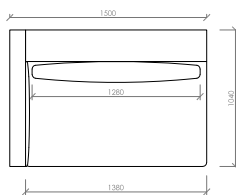

## ACCADEMIA HIGH

MC Lab - 2016

Poltrona  
Armchair  
**cm 102x104**  
**in 40"1/6x41"**

Divano lineare  
Linear sofa  
**cm 180x104**  
**in 70"6/7x41"**

Divano lineare  
Linear sofa  
**cm 204x104**  
**in 80"1/3x41"**

Divano lineare  
Linear sofa  
**cm 228x104**  
**in 89"3/4x41"**

Laterale DX/SX  
Side R/L  
**cm 90x104**  
**in 35"3/7x41"**

Laterale DX/SX  
Side R/L  
**cm 102x104**  
**in 40"1/6x41"**

Laterale DX/SX  
Side R/L  
**cm 114x104**  
**in 44"7/8x41"**

Laterale DX/SX  
Side R/L  
**cm 126x104**  
**in 49"3/5x44"7/8**

Laterale DX/SX  
Side R/L  
**cm 138x104**  
**in 54"1/3x44"7/8**

Laterale DX/SX  
Side R/L  
**cm 150x104**  
**in 59"x44"7/8**

## ACCADEMIA HIGH

MC Lab - 2016

Laterale DX/SX  
Side R/L  
**cm 168x104**  
in 66"1/7x44"7/8

Laterale DX/SX con tavolino integrato  
Side R/L with integrated table  
**cm 168x104**  
in 66"1/7x44"7/8

Laterale DX/SX  
Side R/L  
**cm 192x104**  
in 75"3/5x44"7/8