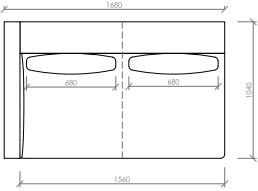

Divano lineare  
Linear sofa  
**cm 228x104**  
**in 89"3/4x41"**

Laterale DX/SX  
Side R/L  
**cm 90x104**  
**in 35"3/7x41"**

Laterale DX/SX  
Side R/L  
**cm 102x104**  
**in 40"1/6x41"**

Laterale DX/SX  
Side R/L  
**cm 114x104**  
**in 44"7/8x41"**

Laterale DX/SX  
Side R/L  
**cm 126x104**  
**in 49"3/5x44"7/8**

Laterale DX/SX  
Side R/L  
**cm 138x104**  
**in 54"1/3x44"7/8**

Laterale DX/SX  
Side R/L  
**cm 150x104**  
**in 59"x44"7/8**

## ACCADEMIA HIGH

MC Lab - 2016

Laterale DX/SX  
Side R/L  
**cm 168x104**  
in 66"1/7x44"7/8

Laterale DX/SX con tavolino integrato  
Side R/L with integrated table  
**cm 168x104**  
in 66"1/7x44"7/8

Laterale DX/SX  
Side R/L  
**cm 192x104**  
in 75"3/5x44"7/8

Laterale DX/SX con tavolino integrato  
Side R/L with integrated table  
**cm 192x104**  
in 75"3/5x44"7/8

Laterale DX/SX  
Side R/L  
**cm 216x104**  
in 85"x44"7/8

Centrale  
Central  
**cm 78x104**  
in 30"5/7x44"7/8