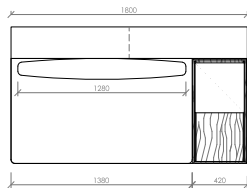

Centrale  
Central  
**cm 90x104**  
in 35"3/7x44"7/8

Centrale  
Central  
**cm 102x104**  
in 40"1/6x44"7/8

Centrale  
Central  
**cm 114x104**  
in 44"7/8x44"7/8

Centrale  
Central  
**cm 126x104**  
in 49"3/5x44"7/8

Centrale  
Central  
**cm 138x104**  
in 54"1/3x44"7/8

## ACCADEMIA HIGH

MC Lab - 2016

Centrale  
Central  
**cm 156x104**  
**in 61"3/7x44"7/8**

Centrale con tavolino integrato  
Central with integrated table  
**cm 156x104**  
**in 61"3/7x44"7/8**

Centrale  
Central  
**cm 180x104**  
**in 70"6/7x44"7/8**

Centrale con tavolino integrato  
Central with integrated table  
**cm 180x104**  
**in 70"6/7x44"7/8**

Centrale  
Central  
**cm 204x104**  
**in 80"1/3x44"7/8**

Chaise longue DX/SX  
Chaise longue R/L  
**cm 102x180**  
**in 40"1/6x70"6/7**