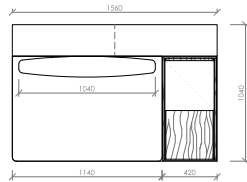

Laterale DX/SX con tavolino integrato  
Side R/L with integrated table  
**cm 192x104**  
in 75"3/5x44"7/8

Laterale DX/SX  
Side R/L  
**cm 216x104**  
in 85"x44"7/8

Centrale  
Central  
**cm 78x104**  
in 30"5/7x44"7/8

Centrale  
Central  
**cm 90x104**  
in 35"3/7x44"7/8

Centrale  
Central  
**cm 102x104**  
in 40"1/6x44"7/8

Centrale  
Central  
**cm 114x104**  
in 44"7/8x44"7/8

Centrale  
Central  
**cm 126x104**  
in 49"3/5x44"7/8

Centrale  
Central  
**cm 138x104**  
in 54"1/3x44"7/8

## ACCADEMIA HIGH

MC Lab - 2016

Centrale  
Central  
**cm 156x104**  
**in 61"3/7x44"7/8**

Centrale con tavolino integrato  
Central with integrated table  
**cm 156x104**  
**in 61"3/7x44"7/8**

Centrale  
Central  
**cm 180x104**  
**in 70"6/7x44"7/8**