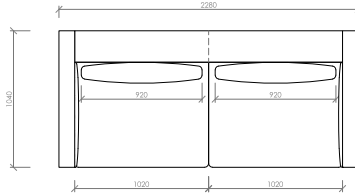

## ACCADEMIA HIGH

MC Lab - 2016

Poltrona  
Armchair  
**cm 102x104**  
**in 40"1/6x41"**

Divano lineare  
Linear sofa  
**cm 180x104**  
**in 70"6/7x41"**

Divano lineare  
Linear sofa  
**cm 204x104**  
**in 80"1/3x41"**

Divano lineare  
Linear sofa  
**cm 228x104**  
**in 89"3/4x41"**

Laterale DX/SX  
Side R/L  
**cm 90x104**  
**in 35"3/7x41"**

Laterale DX/SX  
Side R/L  
**cm 102x104**  
**in 40"1/6x41"**

Laterale DX/SX  
Side R/L  
**cm 114x104**  
**in 44"7/8x41"**

Laterale DX/SX  
Side R/L  
**cm 126x104**  
**in 49"3/5x44"7/8**

Laterale DX/SX  
Side R/L  
**cm 138x104**  
**in 54"1/3x44"7/8**

Laterale DX/SX  
Side R/L  
**cm 150x104**  
**in 59"x44"7/8**