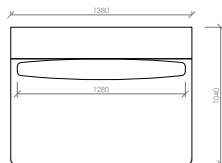

Laterale DX/SX  
Side R/L  
**cm 126x104**  
**in 49"3/5x44"7/8**

Laterale DX/SX  
Side R/L  
**cm 138x104**  
**in 54"1/3x44"7/8**

Laterale DX/SX  
Side R/L  
**cm 150x104**  
**in 59"x44"7/8**

Laterale DX/SX con tavolino integrato  
Side R/L with integrated table  
**cm 192x104**  
in 75"3/5x44"7/8

Laterale DX/SX  
Side R/L  
**cm 216x104**  
in 85"x44"7/8

Centrale  
Central  
**cm 78x104**  
in 30"5/7x44"7/8

Centrale  
Central  
**cm 90x104**  
in 35"3/7x44"7/8

Centrale  
Central  
**cm 102x104**  
in 40"1/6x44"7/8

Centrale  
Central  
**cm 114x104**  
in 44"7/8x44"7/8

Centrale  
Central  
**cm 126x104**  
in 49"3/5x44"7/8

Centrale  
Central  
**cm 138x104**  
in 54"1/3x44"7/8