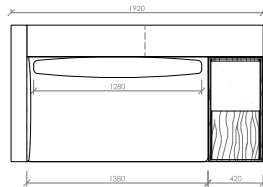

Divano lineare  
Linear sofa  
**cm 228x104**  
**in 89"3/4x41"**

Laterale DX/SX  
Side R/L  
**cm 90x104**  
**in 35"3/7x41"**

Laterale DX/SX  
Side R/L  
**cm 102x104**  
**in 40"1/6x41"**

Laterale DX/SX  
Side R/L  
**cm 114x104**  
**in 44"7/8x41"**

Laterale DX/SX  
Side R/L  
**cm 126x104**  
**in 49"3/5x44"7/8**

Laterale DX/SX  
Side R/L  
**cm 138x104**  
**in 54"1/3x44"7/8**

Laterale DX/SX  
Side R/L  
**cm 150x104**  
**in 59"x44"7/8**

## ACCADEMIA HIGH

MC Lab - 2016

Laterale DX/SX  
Side R/L  
**cm 168x104**  
in 66"1/7x44"7/8

Laterale DX/SX con tavolino integrato  
Side R/L with integrated table  
**cm 168x104**  
in 66"1/7x44"7/8

Laterale DX/SX  
Side R/L  
**cm 192x104**  
in 75"3/5x44"7/8

Laterale DX/SX con tavolino integrato  
Side R/L with integrated table  
**cm 192x104**  
in 75"3/5x44"7/8

Laterale DX/SX  
Side R/L  
**cm 216x104**  
in 85"x44"7/8

Centrale  
Central  
**cm 78x104**  
in 30"5/7x44"7/8