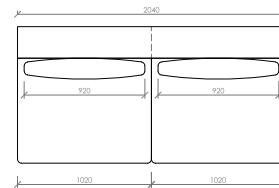

Centrale  
Central  
**cm 90x104**  
in 35"3/7x44"7/8

Centrale  
Central  
**cm 102x104**  
in 40"1/6x44"7/8

Centrale  
Central  
**cm 114x104**  
in 44"7/8x44"7/8

Centrale  
Central  
**cm 126x104**  
in 49"3/5x44"7/8

Centrale  
Central  
**cm 138x104**  
in 54"1/3x44"7/8

## ACCADEMIA HIGH

MC Lab - 2016

Centrale  
Central  
**cm 156x104**  
**in 61"3/7x44"7/8**

Centrale con tavolino integrato  
Central with integrated table  
**cm 156x104**  
**in 61"3/7x44"7/8**

Centrale  
Central  
**cm 180x104**  
**in 70"6/7x44"7/8**

Centrale con tavolino integrato  
Central with integrated table  
**cm 180x104**  
**in 70"6/7x44"7/8**

Centrale  
Central  
**cm 204x104**  
**in 80"1/3x44"7/8**

Chaise longue DX/SX  
Chaise longue R/L  
**cm 102x180**  
**in 40"1/6x70"6/7**