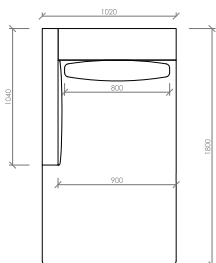

Centrale  
Central  
**cm 90x104**  
in 35"3/7x44"7/8

Centrale  
Central  
**cm 102x104**  
in 40"1/6x44"7/8

Centrale  
Central  
**cm 114x104**  
in 44"7/8x44"7/8

Centrale  
Central  
**cm 126x104**  
in 49"3/5x44"7/8

Centrale  
Central  
**cm 138x104**  
in 54"1/3x44"7/8

## ACCADEMIA HIGH

MC Lab - 2016

Centrale  
Central  
**cm 156x104**  
**in 61"3/7x44"7/8**

Centrale con tavolino integrato  
Central with integrated table  
**cm 156x104**  
**in 61"3/7x44"7/8**

Centrale  
Central  
**cm 180x104**  
**in 70"6/7x44"7/8**

Centrale con tavolino integrato  
Central with integrated table  
**cm 180x104**  
**in 70"6/7x44"7/8**

Centrale  
Central  
**cm 204x104**  
**in 80"1/3x44"7/8**

Chaise longue DX/SX  
Chaise longue R/L  
**cm 102x180**  
**in 40"1/6x70"6/7**