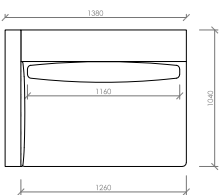

## ACCADEMIA HIGH

MC Lab - 2016

Poltrona  
Armchair  
**cm 102x104**  
**in 40"1/6x41"**

Divano lineare  
Linear sofa  
**cm 180x104**  
**in 70"6/7x41"**

Divano lineare  
Linear sofa  
**cm 204x104**  
**in 80"1/3x41"**

Divano lineare  
Linear sofa  
**cm 228x104**  
**in 89"3/4x41"**

Laterale DX/SX  
Side R/L  
**cm 90x104**  
**in 35"3/7x41"**

Laterale DX/SX  
Side R/L  
**cm 102x104**  
**in 40"1/6x41"**

Laterale DX/SX  
Side R/L  
**cm 114x104**  
**in 44"7/8x41"**

Laterale DX/SX  
Side R/L  
**cm 126x104**  
**in 49"3/5x44"7/8**

Laterale DX/SX  
Side R/L  
**cm 138x104**  
**in 54"1/3x44"7/8**

Laterale DX/SX  
Side R/L  
**cm 150x104**  
**in 59"x44"7/8**

## ACCADEMIA HIGH

MC Lab - 2016

Laterale DX/SX  
Side R/L  
**cm 168x104**  
in 66"1/7x44"7/8

Laterale DX/SX con tavolino integrato  
Side R/L with integrated table  
**cm 168x104**  
in 66"1/7x44"7/8

Laterale DX/SX  
Side R/L  
**cm 192x104**  
in 75"3/5x44"7/8