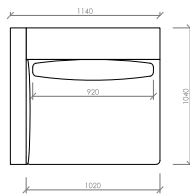

## ACCADEMIA HIGH

MC Lab - 2016

Poltrona  
Armchair  
**cm 102x104**  
**in 40"1/6x41"**

Divano lineare  
Linear sofa  
**cm 180x104**  
**in 70"6/7x41"**

Divano lineare  
Linear sofa  
**cm 204x104**  
**in 80"1/3x41"**

Divano lineare  
Linear sofa  
**cm 228x104**  
**in 89"3/4x41"**

Laterale DX/SX  
Side R/L  
**cm 90x104**  
**in 35"3/7x41"**

Laterale DX/SX  
Side R/L  
**cm 102x104**  
**in 40"1/6x41"**

Laterale DX/SX  
Side R/L  
**cm 114x104**  
**in 44"7/8x41"**

Laterale DX/SX  
Side R/L  
**cm 126x104**  
**in 49"3/5x44"7/8**

Laterale DX/SX  
Side R/L  
**cm 138x104**  
**in 54"1/3x44"7/8**

Laterale DX/SX  
Side R/L  
**cm 150x104**  
**in 59"x44"7/8**

## ACCADEMIA HIGH

MC Lab - 2016

Laterale DX/SX  
Side R/L  
**cm 168x104**  
in 66"1/7x44"7/8

Laterale DX/SX con tavolino integrato  
Side R/L with integrated table  
**cm 168x104**  
in 66"1/7x44"7/8

Laterale DX/SX  
Side R/L  
**cm 192x104**  
in 75"3/5x44"7/8