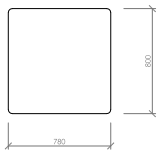

Laterale DX/SX  
Side R/L  
**cm 126x104**  
**in 49"3/5x44"7/8**

Laterale DX/SX  
Side R/L  
**cm 138x104**  
**in 54"1/3x44"7/8**

Laterale DX/SX  
Side R/L  
**cm 150x104**  
**in 59"x44"7/8**

Centrale con tavolino integrato  
Central with integrated table  
**cm 180x104**  
**in 70"6/7x44"7/8**

Centrale  
Central  
**cm 204x104**  
**in 80"1/3x44"7/8**

Chaise longue DX/SX  
Chaise longue R/L  
**cm 102x180**  
**in 40"1/6x70"6/7**

Chaise longue DX/SX senza bracciolo  
Chaise longue R/L without armrest  
**cm 102x180**  
**in 40"1/6x70"6/7**

## ACCADEMIA HIGH

MC Lab - 2016

Elemento ad angolo

Corner element

cm 231x167

in 91"x65"3/4

Pouf A  
Pouf A  
cm 78x80  
in 30"5/7x31"1/2

Pouf B  
Pouf B  
cm 102x80  
in 40"1/6x31"1/2