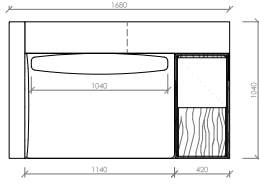

Divano lineare  
Linear sofa  
**cm 228x104**  
**in 89"3/4x41"**

Laterale DX/SX  
Side R/L  
**cm 90x104**  
**in 35"3/7x41"**

Laterale DX/SX  
Side R/L  
**cm 102x104**  
**in 40"1/6x41"**

Laterale DX/SX  
Side R/L  
**cm 114x104**  
**in 44"7/8x41"**

Laterale DX/SX  
Side R/L  
**cm 126x104**  
**in 49"3/5x44"7/8**

Laterale DX/SX  
Side R/L  
**cm 138x104**  
**in 54"1/3x44"7/8**

Laterale DX/SX  
Side R/L  
**cm 150x104**  
**in 59"x44"7/8**

## ACCADEMIA HIGH

MC Lab - 2016

Laterale DX/SX  
Side R/L  
**cm 168x104**  
in 66"1/7x44"7/8

Laterale DX/SX con tavolino integrato  
Side R/L with integrated table  
**cm 168x104**  
in 66"1/7x44"7/8

Laterale DX/SX  
Side R/L  
**cm 192x104**  
in 75"3/5x44"7/8

Laterale DX/SX con tavolino integrato  
Side R/L with integrated table  
**cm 192x104**  
in 75"3/5x44"7/8

Laterale DX/SX  
Side R/L  
**cm 216x104**  
in 85"x44"7/8

Centrale  
Central  
**cm 78x104**  
in 30"5/7x44"7/8