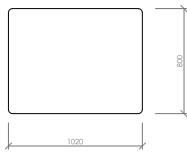

## ACCADEMIA HIGH

MC Lab - 2016

Elemento ad angolo

Corner element

cm 231x167

in 91"x65"3/4

Pouf A  
Pouf A  
cm 78x80  
in 30"5/7x31"1/2

Pouf B  
Pouf B  
cm 102x80  
in 40"1/6x31"1/2