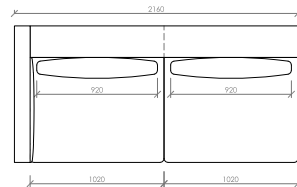

Divano lineare  
Linear sofa  
**cm 228x104**  
**in 89"3/4x41"**

Laterale DX/SX  
Side R/L  
**cm 90x104**  
**in 35"3/7x41"**

Laterale DX/SX  
Side R/L  
**cm 102x104**  
**in 40"1/6x41"**

Laterale DX/SX  
Side R/L  
**cm 114x104**  
**in 44"7/8x41"**

Laterale DX/SX  
Side R/L  
**cm 126x104**  
**in 49"3/5x44"7/8**

Laterale DX/SX  
Side R/L  
**cm 138x104**  
**in 54"1/3x44"7/8**

Laterale DX/SX  
Side R/L  
**cm 150x104**  
**in 59"x44"7/8**

## ACCADEMIA HIGH

MC Lab - 2016

Laterale DX/SX  
Side R/L  
**cm 168x104**  
in 66"1/7x44"7/8

Laterale DX/SX con tavolino integrato  
Side R/L with integrated table  
**cm 168x104**  
in 66"1/7x44"7/8

Laterale DX/SX  
Side R/L  
**cm 192x104**  
in 75"3/5x44"7/8

Laterale DX/SX con tavolino integrato  
Side R/L with integrated table  
**cm 192x104**  
in 75"3/5x44"7/8

Laterale DX/SX  
Side R/L  
**cm 216x104**  
in 85"x44"7/8

Centrale  
Central  
**cm 78x104**  
in 30"5/7x44"7/8