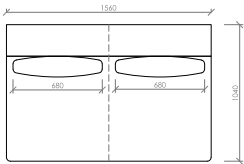

ACCADEMIA HIGH

MC Lab - 2016

Centrale
Central
cm 156x104
in 61"3/7x44"7/8