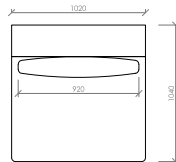

Laterale DX/SX  
Side R/L  
**cm 126x104**  
**in 49"3/5x44"7/8**

Laterale DX/SX  
Side R/L  
**cm 138x104**  
**in 54"1/3x44"7/8**

Laterale DX/SX  
Side R/L  
**cm 150x104**  
**in 59"x44"7/8**

## ACCADEMIA HIGH

MC Lab - 2016

Laterale DX/SX  
Side R/L  
**cm 168x104**  
in 66"1/7x44"7/8

Laterale DX/SX con tavolino integrato  
Side R/L with integrated table  
**cm 168x104**  
in 66"1/7x44"7/8

Laterale DX/SX  
Side R/L  
**cm 192x104**  
in 75"3/5x44"7/8

Laterale DX/SX con tavolino integrato  
Side R/L with integrated table  
**cm 192x104**  
in 75"3/5x44"7/8

Laterale DX/SX  
Side R/L  
**cm 216x104**  
in 85"x44"7/8

Centrale  
Central  
**cm 78x104**  
in 30"5/7x44"7/8

Centrale  
Central  
**cm 90x104**  
in 35"3/7x44"7/8

Centrale  
Central  
**cm 102x104**  
in 40"1/6x44"7/8

Centrale  
Central  
**cm 114x104**  
in 44"7/8x44"7/8

Centrale  
Central  
**cm 126x104**  
in 49"3/5x44"7/8