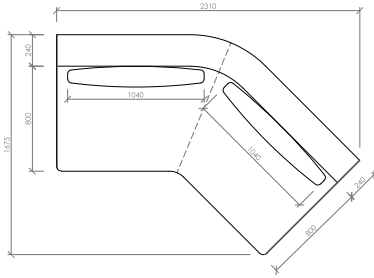

Centrale con tavolino integrato  
Central with integrated table  
**cm 180x104**  
**in 70"6/7x44"7/8**

Centrale  
Central  
**cm 204x104**  
**in 80"1/3x44"7/8**

Chaise longue DX/SX  
Chaise longue R/L  
**cm 102x180**  
**in 40"1/6x70"6/7**

Chaise longue DX/SX senza bracciolo  
Chaise longue R/L without armrest  
**cm 102x180**  
**in 40"1/6x70"6/7**

## ACCADEMIA HIGH

MC Lab - 2016

Elemento ad angolo

Corner element

cm 231x167

in 91"x65"3/4

Pouf A  
Pouf A  
cm 78x80  
in 30"5/7x31"1/2

Pouf B  
Pouf B  
cm 102x80  
in 40"1/6x31"1/2