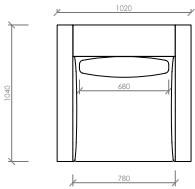

## ACCADEMIA HIGH

MC Lab - 2016

Poltrona  
Armchair  
**cm 102x104**  
**in 40"1/6x41"**

Divano lineare  
Linear sofa  
**cm 180x104**  
**in 70"6/7x41"**

Divano lineare  
Linear sofa  
**cm 204x104**  
**in 80"1/3x41"**

Divano lineare  
Linear sofa  
**cm 228x104**  
**in 89"3/4x41"**

Laterale DX/SX  
Side R/L  
**cm 90x104**  
**in 35"3/7x41"**

Laterale DX/SX  
Side R/L  
**cm 102x104**  
**in 40"1/6x41"**

Laterale DX/SX  
Side R/L  
**cm 114x104**  
**in 44"7/8x41"**