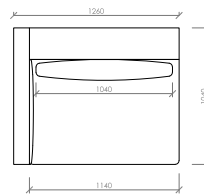

## ACCADEMIA HIGH

MC Lab - 2016

Poltrona  
Armchair  
**cm 102x104**  
**in 40"1/6x41"**

Divano lineare  
Linear sofa  
**cm 180x104**  
**in 70"6/7x41"**

Divano lineare  
Linear sofa  
**cm 204x104**  
**in 80"1/3x41"**

Divano lineare  
Linear sofa  
**cm 228x104**  
**in 89"3/4x41"**

Laterale DX/SX  
Side R/L  
**cm 90x104**  
**in 35"3/7x41"**

Laterale DX/SX  
Side R/L  
**cm 102x104**  
**in 40"1/6x41"**

Laterale DX/SX  
Side R/L  
**cm 114x104**  
**in 44"7/8x41"**

Laterale DX/SX  
Side R/L  
**cm 126x104**  
**in 49"3/5x44"7/8**

Laterale DX/SX  
Side R/L  
**cm 138x104**  
**in 54"1/3x44"7/8**

Laterale DX/SX  
Side R/L  
**cm 150x104**  
**in 59"x44"7/8**

## ACCADEMIA HIGH

MC Lab - 2016

Laterale DX/SX  
Side R/L  
**cm 168x104**  
in 66"1/7x44"7/8

Laterale DX/SX con tavolino integrato  
Side R/L with integrated table  
**cm 168x104**  
in 66"1/7x44"7/8

Laterale DX/SX  
Side R/L  
**cm 192x104**  
in 75"3/5x44"7/8