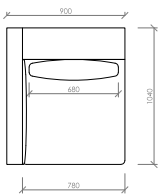

## ACCADEMIA HIGH

MC Lab - 2016

Poltrona  
Armchair  
**cm 102x104**  
**in 40"1/6x41"**

Divano lineare  
Linear sofa  
**cm 180x104**  
**in 70"6/7x41"**

Divano lineare  
Linear sofa  
**cm 204x104**  
**in 80"1/3x41"**

Divano lineare  
Linear sofa  
**cm 228x104**  
**in 89"3/4x41"**

Laterale DX/SX  
Side R/L  
**cm 90x104**  
**in 35"3/7x41"**

Laterale DX/SX  
Side R/L  
**cm 102x104**  
**in 40"1/6x41"**

Laterale DX/SX  
Side R/L  
**cm 114x104**  
**in 44"7/8x41"**

Laterale DX/SX  
Side R/L  
**cm 126x104**  
**in 49"3/5x44"7/8**

Laterale DX/SX  
Side R/L  
**cm 138x104**  
**in 54"1/3x44"7/8**

Laterale DX/SX  
Side R/L  
**cm 150x104**  
**in 59"x44"7/8**

Laterale DX/SX con tavolino integrato  
Side R/L with integrated table  
**cm 192x104**  
in 75"3/5x44"7/8

Laterale DX/SX  
Side R/L  
**cm 216x104**  
in 85"x44"7/8

Centrale  
Central  
**cm 78x104**  
in 30"5/7x44"7/8