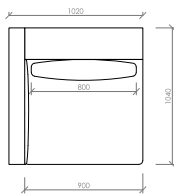

## ACCADEMIA HIGH

MC Lab - 2016

Poltrona  
Armchair  
**cm 102x104**  
**in 40"1/6x41"**

Divano lineare  
Linear sofa  
**cm 180x104**  
**in 70"6/7x41"**

Divano lineare  
Linear sofa  
**cm 204x104**  
**in 80"1/3x41"**

Divano lineare  
Linear sofa  
**cm 228x104**  
**in 89"3/4x41"**

Laterale DX/SX  
Side R/L  
**cm 90x104**  
**in 35"3/7x41"**

Laterale DX/SX  
Side R/L  
**cm 102x104**  
**in 40"1/6x41"**

Laterale DX/SX  
Side R/L  
**cm 114x104**  
**in 44"7/8x41"**

Laterale DX/SX  
Side R/L  
**cm 126x104**  
**in 49"3/5x44"7/8**

Laterale DX/SX  
Side R/L  
**cm 138x104**  
**in 54"1/3x44"7/8**

Laterale DX/SX  
Side R/L  
**cm 150x104**  
**in 59"x44"7/8**

Laterale DX/SX con tavolino integrato  
Side R/L with integrated table  
**cm 192x104**  
in 75"3/5x44"7/8

Laterale DX/SX  
Side R/L  
**cm 216x104**  
in 85"x44"7/8

Centrale  
Central  
**cm 78x104**  
in 30"5/7x44"7/8