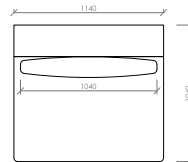

Laterale DX/SX  
Side R/L  
**cm 126x104**  
**in 49"3/5x44"7/8**

Laterale DX/SX  
Side R/L  
**cm 138x104**  
**in 54"1/3x44"7/8**

Laterale DX/SX  
Side R/L  
**cm 150x104**  
**in 59"x44"7/8**

## ACCADEMIA HIGH

MC Lab - 2016

Laterale DX/SX  
Side R/L  
**cm 168x104**  
in 66"1/7x44"7/8

Laterale DX/SX con tavolino integrato  
Side R/L with integrated table  
**cm 168x104**  
in 66"1/7x44"7/8

Laterale DX/SX  
Side R/L  
**cm 192x104**  
in 75"3/5x44"7/8

Laterale DX/SX con tavolino integrato  
Side R/L with integrated table  
**cm 192x104**  
in 75"3/5x44"7/8

Laterale DX/SX  
Side R/L  
**cm 216x104**  
in 85"x44"7/8

Centrale  
Central  
**cm 78x104**  
in 30"5/7x44"7/8

Centrale  
Central  
**cm 90x104**  
in 35"3/7x44"7/8

Centrale  
Central  
**cm 102x104**  
in 40"1/6x44"7/8

Centrale  
Central  
**cm 114x104**  
in 44"7/8x44"7/8

Centrale  
Central  
**cm 126x104**  
in 49"3/5x44"7/8