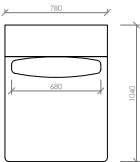

Divano lineare  
Linear sofa  
**cm 228x104**  
**in 89"3/4x41"**

Laterale DX/SX  
Side R/L  
**cm 90x104**  
**in 35"3/7x41"**

Laterale DX/SX  
Side R/L  
**cm 102x104**  
**in 40"1/6x41"**

Laterale DX/SX  
Side R/L  
**cm 114x104**  
**in 44"7/8x41"**

Laterale DX/SX  
Side R/L  
**cm 126x104**  
**in 49"3/5x44"7/8**

Laterale DX/SX  
Side R/L  
**cm 138x104**  
**in 54"1/3x44"7/8**

Laterale DX/SX  
Side R/L  
**cm 150x104**  
**in 59"x44"7/8**

## ACCADEMIA HIGH

MC Lab - 2016

Laterale DX/SX  
Side R/L  
**cm 168x104**  
in 66"1/7x44"7/8

Laterale DX/SX con tavolino integrato  
Side R/L with integrated table  
**cm 168x104**  
in 66"1/7x44"7/8

Laterale DX/SX  
Side R/L  
**cm 192x104**  
in 75"3/5x44"7/8

Laterale DX/SX con tavolino integrato  
Side R/L with integrated table  
**cm 192x104**  
in 75"3/5x44"7/8

Laterale DX/SX  
Side R/L  
**cm 216x104**  
in 85"x44"7/8

Centrale  
Central  
**cm 78x104**  
in 30"5/7x44"7/8