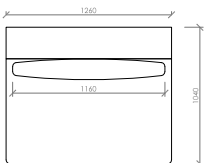

Laterale DX/SX  
Side R/L  
**cm 126x104**  
**in 49"3/5x44"7/8**

Laterale DX/SX  
Side R/L  
**cm 138x104**  
**in 54"1/3x44"7/8**

Laterale DX/SX  
Side R/L  
**cm 150x104**  
**in 59"x44"7/8**

Laterale DX/SX con tavolino integrato  
Side R/L with integrated table  
**cm 192x104**  
in 75"3/5x44"7/8

Laterale DX/SX  
Side R/L  
**cm 216x104**  
in 85"x44"7/8

Centrale  
Central  
**cm 78x104**  
in 30"5/7x44"7/8

Centrale  
Central  
**cm 90x104**  
in 35"3/7x44"7/8

Centrale  
Central  
**cm 102x104**  
in 40"1/6x44"7/8

Centrale  
Central  
**cm 114x104**  
in 44"7/8x44"7/8

Centrale  
Central  
**cm 126x104**  
in 49"3/5x44"7/8

Centrale  
Central  
**cm 138x104**  
in 54"1/3x44"7/8