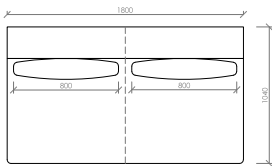

Centrale  
Central  
**cm 90x104**  
in 35"3/7x44"7/8

Centrale  
Central  
**cm 102x104**  
in 40"1/6x44"7/8

Centrale  
Central  
**cm 114x104**  
in 44"7/8x44"7/8

Centrale  
Central  
**cm 126x104**  
in 49"3/5x44"7/8

Centrale  
Central  
**cm 138x104**  
in 54"1/3x44"7/8

## ACCADEMIA HIGH

MC Lab - 2016

Centrale  
Central  
**cm 156x104**  
**in 61"3/7x44"7/8**

Centrale con tavolino integrato  
Central with integrated table  
**cm 156x104**  
**in 61"3/7x44"7/8**

Centrale  
Central  
**cm 180x104**  
**in 70"6/7x44"7/8**

Centrale con tavolino integrato  
Central with integrated table  
**cm 180x104**  
**in 70"6/7x44"7/8**

Centrale  
Central  
**cm 204x104**  
**in 80"1/3x44"7/8**

Chaise longue DX/SX  
Chaise longue R/L  
**cm 102x180**  
**in 40"1/6x70"6/7**