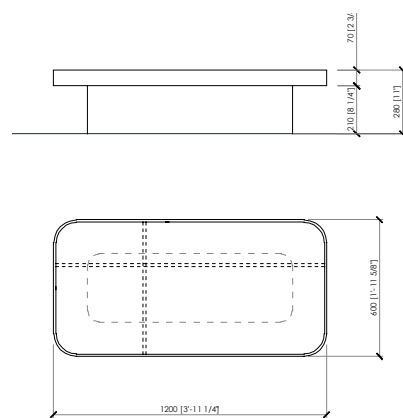

Marble or covered saddle for Numana rectangular and round

Dimension

Square: cm 120x120x18h | in 47"1/4x47"1/4x7" h

cm 90x90x18h | in 35"3/7x35"3/7x7" h

Rectangular: cm 150x90x28h | in 59"x35"3/8x11" h

cm 120x60x28h | in 47"1/4x23"5/8x11" h

Dimensioni

Square: cm 120x120x18h | cm 90x90x18h

Rectangular: cm 150x90x28h | cm 120x60x28h

Round: cm ø80x38h

NUMANA

Cesare Arosio - 2021

Tavolino quadrato
 Square coffee table
cm 120x120x18h.
in 47"1/4x47"1/4x7" h

Tavolino quadrato
 Square coffee table
cm 90x90x18h.
in 35"3/7x35"3/7x7" h

Tavolino rettangolare
 Rectangular coffee table
cm 150x90x28h.
in 59"x35"3/8x11" h

marble top | top marmo

saddle top | top cuoio

Tavolino rettangolare
 Rectangular coffee table
cm 120x60x28h.
in 47"1/4x23"5/8x11" h

marble top | top marmo

saddle top | top cuoio

NUMANA

Cesare Arosio - 2021

Tavolino rotondo
 Round coffee table
cm ø80x38h.
in ø31"1/2"x15"h