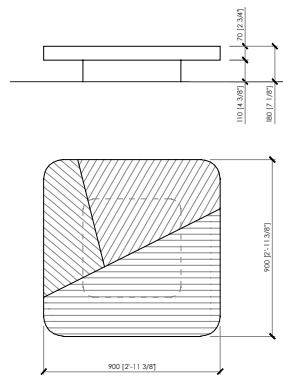

Marble or covered saddle for Numana rectangular and round

Dimension

Square: cm 120x120x18h | in 47"1/4x47"1/4x7" h

cm 90x90x18h | in 35"3/7x35"3/7x7" h

Rectangular: cm 150x90x28h | in 59"x35"3/8x11" h

cm 120x60x28h | in 47"1/4x23"5/8x11" h

Dimensioni

Square: cm 120x120x18h | cm 90x90x18h

Rectangular: cm 150x90x28h | cm 120x60x28h

Round: cm ø80x38h

NUMANA

Cesare Arosio - 2021

Tavolino quadrato
 Square coffee table
cm 120x120x18h.
in 47"1/4x47"1/4x7" h

Tavolino quadrato
 Square coffee table
cm 90x90x18h.
in 35"3/7x35"3/7x7" h

Tavolino rettangolare
 Rectangular coffee table
cm 150x90x28h.
in 59"x35"3/8x11" h

marble top | top marmo

saddle top | top cuoio

Tavolino rettangolare
 Rectangular coffee table
cm 120x60x28h.
in 47"1/4x23"5/8x11" h

marble top | top marmo

saddle top | top cuoio

NUMANA

Cesare Arosio - 2021

Tavolino rotondo
 Round coffee table
cm ø80x38h.
in ø31"1/2"x15"h