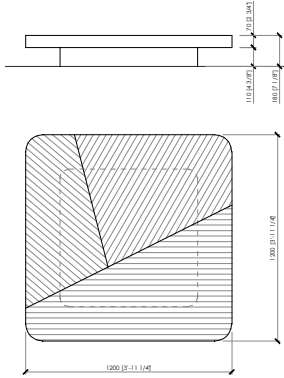

Marble or covered saddle for Numana rectangular and round

Dimension

Square: cm 120x120x18h | in 47"1/4x47"1/4x7" h

cm 90x90x18h | in 35"3/7x35"3/7x7" h

Rectangular: cm 150x90x28h | in 59"x35"3/8x11" h

cm 120x60x28h | in 47"1/4x23"5/8x11" h

Dimensioni

Square: cm 120x120x18h | cm 90x90x18h

Rectangular: cm 150x90x28h | cm 120x60x28h

Round: cm ø80x38h

NUMANA

Cesare Arosio - 2021

Tavolino quadrato
 Square coffee table
cm 120x120x18h.
in 47"1/4x47"1/4x7" h

Tavolino quadrato
 Square coffee table
cm 90x90x18h.
in 35"3/7x35"3/7x7" h

Tavolino rettangolare
 Rectangular coffee table
cm 150x90x28h.
in 59"x35"3/8x11" h

marble top | top marmo

saddle top | top cuoio

Tavolino rettangolare
 Rectangular coffee table
cm 120x60x28h.
in 47"1/4x23"5/8x11" h

marble top | top marmo

saddle top | top cuoio

NUMANA

Cesare Arosio - 2021

Tavolino rotondo
 Round coffee table
cm ø80x38h.
in ø31"1/2"x15"h