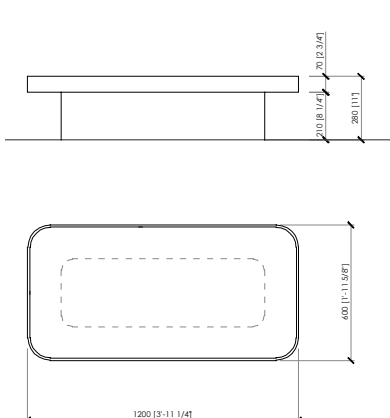

Marble or covered saddle for Numana rectangular and round

Dimension

Square: cm 120x120x18h | in 47"1/4x47"1/4x7" h

cm 90x90x18h | in 35"3/7x35"3/7x7" h

Rectangular: cm 150x90x28h | in 59"x35"3/8x11" h

cm 120x60x28h | in 47"1/4x23"5/8x11" h

Dimensioni

Square: cm 120x120x18h | cm 90x90x18h

Rectangular: cm 150x90x28h | cm 120x60x28h

Round: cm ø80x38h

NUMANA

Cesare Arosio - 2021

Tavolino quadrato
 Square coffee table
cm 120x120x18h.
in 47"1/4x47"1/4x7" h

Tavolino quadrato
 Square coffee table
cm 90x90x18h.
in 35"3/7x35"3/7x7" h

Tavolino rettangolare
 Rectangular coffee table
cm 150x90x28h.
in 59"x35"3/8x11" h

marble top | top marmo

saddle top | top cuoio

Tavolino rettangolare
 Rectangular coffee table
cm 120x60x28h.
in 47"1/4x23"5/8x11" h

marble top | top marmo

saddle top | top cuoio

NUMANA

Cesare Arosio - 2021

Tavolino rotondo
 Round coffee table
cm ø80x38h.
in ø31"1/2"x15"h