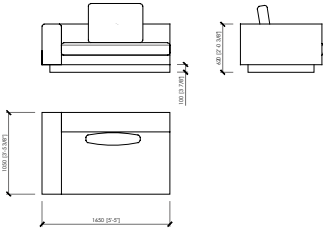

Fascia in pelle

pelle

Zoccolo

laccato opaco o in finitura metallica

MILANO

MCLab - 2021

Laterale dx/sx (1 seduta cm 140)
Side L/R (1 seat cm 140 | in 55"1/8)
cm 105x105
in 41"1/3x41"1/3

Laterale dx/sx (1 seduta cm 140)
Side L/R (1 seat cm 140 | in 55"1/8)
cm 125x105
in 49"1/5x41"1/3

Laterale dx/sx (1 seduta cm 140)
Side L/R (1 seat cm 140 | in 55"1/8)
cm 145x105
in 57"x41"1/3

Laterale dx/sx (1 seduta cm 140)
Side L/R (1 seat cm 140 | in 55"1/8)
cm 165x105
in 65"x41"1/3

Laterale dx/sx (2 sedute cm 100)
Side L/R (2 seats cm 100 | in 39"3/8)
cm 225x105
in 88"4/7x41"1/3

Centrale
Central
cm 80x105
in 31"1/2x41"1/3

Centrale
Central
cm 100x105
in 39"3/8x41"1/3

Centrale
Central
cm 120x105
in 47"1/4x41"1/3

Centrale
Central
cm 140x105
in 55"1/8x41"1/3

Chaise longue
Chaise longue
cm 125x180
in 49"1/5x70"6/7