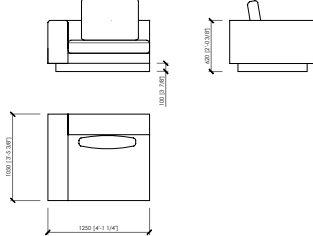

Fascia in pelle

pelle

Zoccolo

laccato opaco o in finitura metallica

MILANO

MCLab - 2021

Laterale dx/sx (1 seduta cm 140)
Side L/R (1 seat cm 140 | in 55"1/8)
cm 105x105
in 41"1/3x41"1/3

Laterale dx/sx (1 seduta cm 140)
Side L/R (1 seat cm 140 | in 55"1/8)
cm 125x105
in 49"1/5x41"1/3

Laterale dx/sx (1 seduta cm 140)
Side L/R (1 seat cm 140 | in 55"1/8)
cm 145x105
in 57"x41"1/3

Laterale dx/sx (1 seduta cm 140)
Side L/R (1 seat cm 140 | in 55"1/8)
cm 165x105
in 65"x41"1/3

Laterale dx/sx (2 sedute cm 100)
Side L/R (2 seats cm 100 | in 39"3/8)
cm 225x105
in 88"4/7x41"1/3

Centrale
Central
cm 80x105
in 31"1/2x41"1/3

Centrale
Central
cm 100x105
in 39"3/8x41"1/3

Centrale
Central
cm 120x105
in 47"1/4x41"1/3

Centrale
Central
cm 140x105
in 55"1/8x41"1/3

Chaise longue
Chaise longue
cm 125x180
in 49"1/5x70"6/7