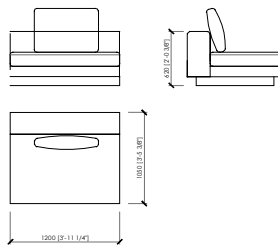

Fascia in pelle

pelle

Zoccolo

laccato opaco o in finitura metallica

MILANO

MCLab - 2021

Laterale dx/sx (1 seduta cm 140)
Side L/R (1 seat cm 140 | in 55"1/8)
cm 105x105
in 41"1/3x41"1/3

Laterale dx/sx (1 seduta cm 140)
Side L/R (1 seat cm 140 | in 55"1/8)
cm 125x105
in 49"1/5x41"1/3

Laterale dx/sx (1 seduta cm 140)
Side L/R (1 seat cm 140 | in 55"1/8)
cm 145x105
in 57"x41"1/3

Laterale dx/sx (1 seduta cm 140)
Side L/R (1 seat cm 140 | in 55"1/8)
cm 165x105
in 65"x41"1/3

Laterale dx/sx (2 sedute cm 100)
Side L/R (2 seats cm 100 | in 39"3/8)
cm 225x105
in 88"4/7x41"1/3

Centrale
Central
cm 80x105
in 31"1/2x41"1/3

Centrale
Central
cm 100x105
in 39"3/8x41"1/3

Centrale
Central
cm 120x105
in 47"1/4x41"1/3

Centrale
Central
cm 140x105
in 55"1/8x41"1/3

Chaise longue
Chaise longue
cm 125x180
in 49"1/5x70"6/7

Chaise longue con bracciolo dx/sx
Chaise longue with armrest L/R
cm 125x180
in 49"1/5x70"6/7

Angolo dx/sx
Corner L/R
cm 105x105
in 41"1/3x41"1/3

MILANO
MCLab - 2021

Pouf
Pouf
cm 140x80
in 55"1/8x31"1/2

Tavolino integrato
Integrated table
cm 140x80
in 55"1/8x31"1/2