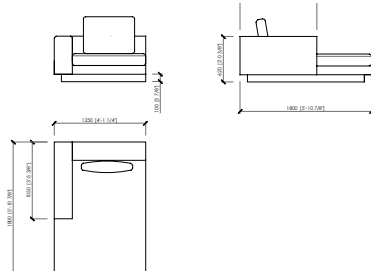

Laterale dx/sx (1 seduta cm 140)
Side L/R (1 seat cm 140 | in 55"1/8)
cm 145x105
in 57"x41"1/3

Laterale dx/sx (1 seduta cm 140)
Side L/R (1 seat cm 140 | in 55"1/8)
cm 165x105
in 65"x41"1/3

Laterale dx/sx (2 sedute cm 100)
Side L/R (2 seats cm 100 | in 39"3/8)
cm 225x105
in 88"4/7x41"1/3

Centrale
Central
cm 80x105
in 31"1/2x41"1/3

Centrale
Central
cm 100x105
in 39"3/8x41"1/3

Centrale
Central
cm 120x105
in 47"1/4x41"1/3

Centrale
Central
cm 140x105
in 55"1/8x41"1/3

Chaise longue
Chaise longue
cm 125x180
in 49"1/5x70"6/7

Chaise longue con bracciolo dx/sx
Chaise longue with armrest L/R
cm 125x180
in 49"1/5x70"6/7

Angolo dx/sx
Corner L/R
cm 105x105
in 41"1/3x41"1/3

MILANO
MCLab - 2021

Pouf
Pouf
cm 140x80
in 55"1/8x31"1/2

Tavolino integrato
Integrated table
cm 140x80
in 55"1/8x31"1/2