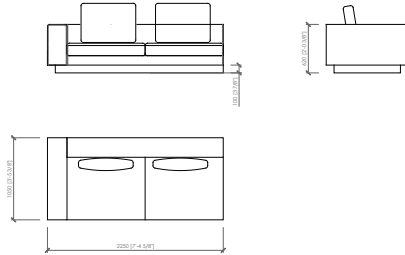

Fascia in pelle

pelle

Zoccolo

laccato opaco o in finitura metallica

MILANO

MCLab - 2021

Laterale dx/sx (1 seduta cm 140)
Side L/R (1 seat cm 140 | in 55"1/8)
cm 105x105
in 41"1/3x41"1/3

Laterale dx/sx (1 seduta cm 140)
Side L/R (1 seat cm 140 | in 55"1/8)
cm 125x105
in 49"1/5x41"1/3

Laterale dx/sx (1 seduta cm 140)
Side L/R (1 seat cm 140 | in 55"1/8)
cm 145x105
in 57"x41"1/3

Laterale dx/sx (1 seduta cm 140)
Side L/R (1 seat cm 140 | in 55"1/8)
cm 165x105
in 65"x41"1/3

Laterale dx/sx (2 sedute cm 100)
Side L/R (2 seats cm 100 | in 39"3/8)
cm 225x105
in 88"4/7x41"1/3