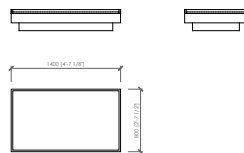

Laterale dx/sx (1 seduta cm 140)
Side L/R (1 seat cm 140 | in 55"1/8)
cm 145x105
in 57"x41"1/3

Laterale dx/sx (1 seduta cm 140)
Side L/R (1 seat cm 140 | in 55"1/8)
cm 165x105
in 65"x41"1/3

Laterale dx/sx (2 sedute cm 100)
Side L/R (2 seats cm 100 | in 39"3/8)
cm 225x105
in 88"4/7x41"1/3

Centrale
Central
cm 80x105
in 31"1/2x41"1/3

Centrale
Central
cm 100x105
in 39"3/8x41"1/3

Centrale
Central
cm 120x105
in 47"1/4x41"1/3

Centrale
Central
cm 140x105
in 55"1/8x41"1/3

Chaise longue
Chaise longue
cm 125x180
in 49"1/5x70"6/7

Chaise longue con bracciolo dx/sx
Chaise longue with armrest L/R
cm 125x180
in 49"1/5x70"6/7

Angolo dx/sx
Corner L/R
cm 105x105
in 41"1/3x41"1/3

MILANO
MCLab - 2021

Pouf
Pouf
cm 140x80
in 55"1/8x31"1/2

Tavolino integrato
Integrated table
cm 140x80
in 55"1/8x31"1/2

PIPING | PROFILO

INTEGRATED TABLE - WOOD | TAVOLINO INTEGRATO - LEGNO

Printed colors are to be considered as indicative | I colori stampati sono da considerarsi indicativi

Dimensions in mm. MC Meroni & Colzani reserved the right to make change is reserved. This informations are based on the last price list.
 Dimensioni in mm. MC Meroni & Colzani si riserva il diritto di apportare modifiche ai modelli senza preavviso. Le informazioni sono basate sull'ultimo aggiornamento del listino.