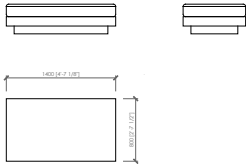

Laterale dx/sx (1 seduta cm 140)
Side L/R (1 seat cm 140 | in 55"1/8)
cm 145x105
in 57"x41"1/3

Laterale dx/sx (1 seduta cm 140)
Side L/R (1 seat cm 140 | in 55"1/8)
cm 165x105
in 65"x41"1/3

Laterale dx/sx (2 sedute cm 100)
Side L/R (2 seats cm 100 | in 39"3/8)
cm 225x105
in 88"4/7x41"1/3

Centrale
Central
cm 80x105
in 31"1/2x41"1/3

Centrale
Central
cm 100x105
in 39"3/8x41"1/3

Centrale
Central
cm 120x105
in 47"1/4x41"1/3

Centrale
Central
cm 140x105
in 55"1/8x41"1/3

Chaise longue
Chaise longue
cm 125x180
in 49"1/5x70"6/7

Chaise longue con bracciolo dx/sx
Chaise longue with armrest L/R
cm 125x180
in 49"1/5x70"6/7

Angolo dx/sx
Corner L/R
cm 105x105
in 41"1/3x41"1/3

MILANO
MCLab - 2021

Pouf
Pouf
cm 140x80
in 55"1/8x31"1/2

Tavolino integrato
Integrated table
cm 140x80
in 55"1/8x31"1/2

PIPING | PROFILO

INTEGRATED TABLE - WOOD | TAVOLINO INTEGRATO - LEGNO

Printed colors are to be considered as indicative | I colori stampati sono da considerarsi indicativi

Dimensions in mm. MC Meroni & Colzani reserved the right to make change is reserved. This informations are based on the last price list.
 Dimensioni in mm. MC Meroni & Colzani si riserva il diritto di apportare modifiche ai modelli senza preavviso. Le informazioni sono basate sull'ultimo aggiornamento del listino.