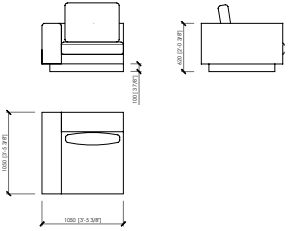

Fascia in pelle

pelle

Zoccolo

laccato opaco o in finitura metallica

MILANO

MCLab - 2021

Laterale dx/sx (1 seduta cm 140)
Side L/R (1 seat cm 140 | in 55"1/8)
cm 105x105
in 41"1/3x41"1/3

Laterale dx/sx (1 seduta cm 140)
Side L/R (1 seat cm 140 | in 55"1/8)
cm 125x105
in 49"1/5x41"1/3

Laterale dx/sx (1 seduta cm 140)
Side L/R (1 seat cm 140 | in 55"1/8)
cm 145x105
in 57"x41"1/3

Laterale dx/sx (1 seduta cm 140)
Side L/R (1 seat cm 140 | in 55"1/8)
cm 165x105
in 65"x41"1/3

Laterale dx/sx (2 sedute cm 100)
Side L/R (2 seats cm 100 | in 39"3/8)
cm 225x105
in 88"4/7x41"1/3

Centrale
Central
cm 80x105
in 31"1/2x41"1/3

Centrale
Central
cm 100x105
in 39"3/8x41"1/3

Centrale
Central
cm 120x105
in 47"1/4x41"1/3

Centrale
Central
cm 140x105
in 55"1/8x41"1/3

Chaise longue
Chaise longue
cm 125x180
in 49"1/5x70"6/7

Chaise longue con bracciolo dx/sx
Chaise longue with armrest L/R
cm 125x180
in 49"1/5x70"6/7

Angolo dx/sx
Corner L/R
cm 105x105
in 41"1/3x41"1/3

MILANO
MCLab - 2021

Pouf
Pouf
cm 140x80
in 55"1/8x31"1/2

Tavolino integrato
Integrated table
cm 140x80
in 55"1/8x31"1/2