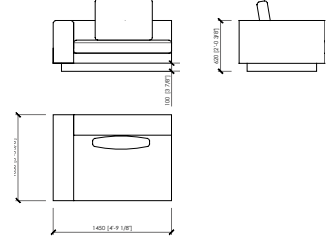

Fascia in pelle

pelle

Zoccolo

laccato opaco o in finitura metallica

MILANO

MCLab - 2021

Laterale dx/sx (1 seduta cm 140)
Side L/R (1 seat cm 140 | in 55"1/8)
cm 105x105
in 41"1/3x41"1/3

Laterale dx/sx (1 seduta cm 140)
Side L/R (1 seat cm 140 | in 55"1/8)
cm 125x105
in 49"1/5x41"1/3

Laterale dx/sx (1 seduta cm 140)
Side L/R (1 seat cm 140 | in 55"1/8)
cm 145x105
in 57"x41"1/3

Laterale dx/sx (1 seduta cm 140)
Side L/R (1 seat cm 140 | in 55"1/8)
cm 165x105
in 65"x41"1/3

Laterale dx/sx (2 sedute cm 100)
Side L/R (2 seats cm 100 | in 39"3/8)
cm 225x105
in 88"4/7x41"1/3

Centrale
Central
cm 80x105
in 31"1/2x41"1/3

Centrale
Central
cm 100x105
in 39"3/8x41"1/3

Centrale
Central
cm 120x105
in 47"1/4x41"1/3

Centrale
Central
cm 140x105
in 55"1/8x41"1/3

Chaise longue
Chaise longue
cm 125x180
in 49"1/5x70"6/7