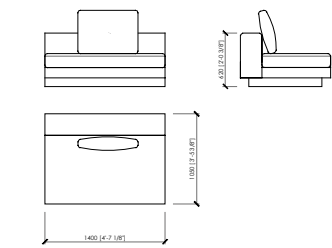

Laterale dx/sx (1 seduta cm 140)
Side L/R (1 seat cm 140 | in 55"1/8)
cm 145x105
in 57"x41"1/3

Laterale dx/sx (1 seduta cm 140)
Side L/R (1 seat cm 140 | in 55"1/8)
cm 165x105
in 65"x41"1/3

Laterale dx/sx (2 sedute cm 100)
Side L/R (2 seats cm 100 | in 39"3/8)
cm 225x105
in 88"4/7x41"1/3

Centrale
Central
cm 80x105
in 31"1/2x41"1/3

Centrale
Central
cm 100x105
in 39"3/8x41"1/3

Centrale
Central
cm 120x105
in 47"1/4x41"1/3

Centrale
Central
cm 140x105
in 55"1/8x41"1/3

Chaise longue
Chaise longue
cm 125x180
in 49"1/5x70"6/7

Chaise longue con bracciolo dx/sx
Chaise longue with armrest L/R
cm 125x180
in 49"1/5x70"6/7

Angolo dx/sx
Corner L/R
cm 105x105
in 41"1/3x41"1/3

MILANO
MCLab - 2021

Pouf
Pouf
cm 140x80
in 55"1/8x31"1/2

Tavolino integrato
Integrated table
cm 140x80
in 55"1/8x31"1/2