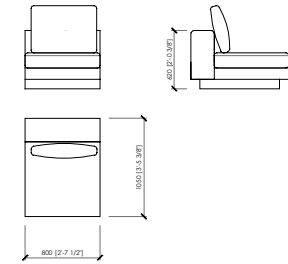

Fascia in pelle

pelle

Zoccolo

laccato opaco o in finitura metallica

MILANO

MCLab - 2021

Laterale dx/sx (1 seduta cm 140)
Side L/R (1 seat cm 140 | in 55"1/8)
cm 105x105
in 41"1/3x41"1/3

Laterale dx/sx (1 seduta cm 140)
Side L/R (1 seat cm 140 | in 55"1/8)
cm 125x105
in 49"1/5x41"1/3

Laterale dx/sx (1 seduta cm 140)
Side L/R (1 seat cm 140 | in 55"1/8)
cm 145x105
in 57"x41"1/3

Laterale dx/sx (1 seduta cm 140)
Side L/R (1 seat cm 140 | in 55"1/8)
cm 165x105
in 65"x41"1/3

Laterale dx/sx (2 sedute cm 100)
Side L/R (2 seats cm 100 | in 39"3/8)
cm 225x105
in 88"4/7x41"1/3

Centrale
Central
cm 80x105
in 31"1/2x41"1/3

Centrale
Central
cm 100x105
in 39"3/8x41"1/3

Centrale
Central
cm 120x105
in 47"1/4x41"1/3

Centrale
Central
cm 140x105
in 55"1/8x41"1/3

Chaise longue
Chaise longue
cm 125x180
in 49"1/5x70"6/7

Chaise longue con bracciolo dx/sx
Chaise longue with armrest L/R
cm 125x180
in 49"1/5x70"6/7

Angolo dx/sx
Corner L/R
cm 105x105
in 41"1/3x41"1/3

MILANO
MCLab - 2021

Pouf
Pouf
cm 140x80
in 55"1/8x31"1/2

Tavolino integrato
Integrated table
cm 140x80
in 55"1/8x31"1/2