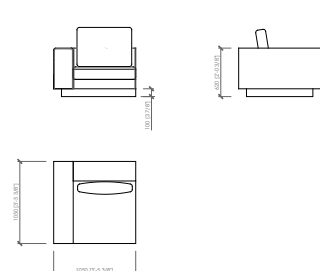

Laterale dx/sx (1 seduta cm 140)
Side L/R (1 seat cm 140 | in 55"1/8)
cm 145x105
in 57"x41"1/3

Laterale dx/sx (1 seduta cm 140)
Side L/R (1 seat cm 140 | in 55"1/8)
cm 165x105
in 65"x41"1/3

Laterale dx/sx (2 sedute cm 100)
Side L/R (2 seats cm 100 | in 39"3/8)
cm 225x105
in 88"4/7x41"1/3

Centrale
Central
cm 80x105
in 31"1/2x41"1/3

Centrale
Central
cm 100x105
in 39"3/8x41"1/3

Centrale
Central
cm 120x105
in 47"1/4x41"1/3

Centrale
Central
cm 140x105
in 55"1/8x41"1/3

Chaise longue
Chaise longue
cm 125x180
in 49"1/5x70"6/7

Chaise longue con bracciolo dx/sx
Chaise longue with armrest L/R
cm 125x180
in 49"1/5x70"6/7

Angolo dx/sx
Corner L/R
cm 105x105
in 41"1/3x41"1/3

MILANO
MCLab - 2021

Pouf
Pouf
cm 140x80
in 55"1/8x31"1/2

Tavolino integrato
Integrated table
cm 140x80
in 55"1/8x31"1/2