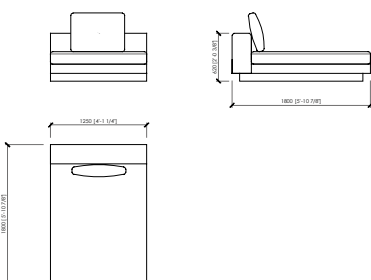

Laterale dx/sx (1 seduta cm 140)
Side L/R (1 seat cm 140 | in 55"1/8)
cm 145x105
in 57"x41"1/3

Laterale dx/sx (1 seduta cm 140)
Side L/R (1 seat cm 140 | in 55"1/8)
cm 165x105
in 65"x41"1/3

Laterale dx/sx (2 sedute cm 100)
Side L/R (2 seats cm 100 | in 39"3/8)
cm 225x105
in 88"4/7x41"1/3

Centrale
Central
cm 80x105
in 31"1/2x41"1/3

Centrale
Central
cm 100x105
in 39"3/8x41"1/3

Centrale
Central
cm 120x105
in 47"1/4x41"1/3

Centrale
Central
cm 140x105
in 55"1/8x41"1/3

Chaise longue
Chaise longue
cm 125x180
in 49"1/5x70"6/7

Chaise longue con bracciolo dx/sx
Chaise longue with armrest L/R
cm 125x180
in 49"1/5x70"6/7

Angolo dx/sx
Corner L/R
cm 105x105
in 41"1/3x41"1/3

MILANO
MCLab - 2021

Pouf
Pouf
cm 140x80
in 55"1/8x31"1/2

Tavolino integrato
Integrated table
cm 140x80
in 55"1/8x31"1/2