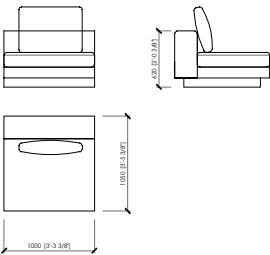

Fascia in pelle

pelle

Zoccolo

laccato opaco o in finitura metallica

MILANO

MCLab - 2021

Laterale dx/sx (1 seduta cm 140)
Side L/R (1 seat cm 140 | in 55"1/8)
cm 105x105
in 41"1/3x41"1/3

Laterale dx/sx (1 seduta cm 140)
Side L/R (1 seat cm 140 | in 55"1/8)
cm 125x105
in 49"1/5x41"1/3

Laterale dx/sx (1 seduta cm 140)
Side L/R (1 seat cm 140 | in 55"1/8)
cm 145x105
in 57"x41"1/3

Laterale dx/sx (1 seduta cm 140)
Side L/R (1 seat cm 140 | in 55"1/8)
cm 165x105
in 65"x41"1/3

Laterale dx/sx (2 sedute cm 100)
Side L/R (2 seats cm 100 | in 39"3/8)
cm 225x105
in 88"4/7x41"1/3

Centrale
Central
cm 80x105
in 31"1/2x41"1/3

Centrale
Central
cm 100x105
in 39"3/8x41"1/3

Centrale
Central
cm 120x105
in 47"1/4x41"1/3

Centrale
Central
cm 140x105
in 55"1/8x41"1/3

Chaise longue
Chaise longue
cm 125x180
in 49"1/5x70"6/7

Chaise longue con bracciolo dx/sx
Chaise longue with armrest L/R
cm 125x180
in 49"1/5x70"6/7

Angolo dx/sx
Corner L/R
cm 105x105
in 41"1/3x41"1/3

MILANO
MCLab - 2021

Pouf
Pouf
cm 140x80
in 55"1/8x31"1/2

Tavolino integrato
Integrated table
cm 140x80
in 55"1/8x31"1/2