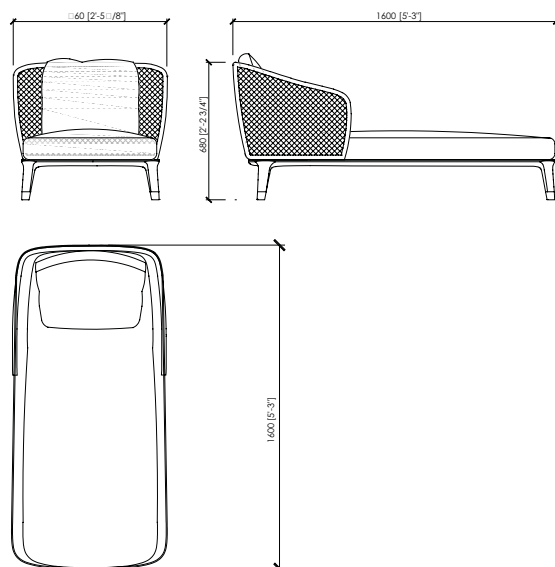

#### Dimensions

chair with armrest: cm 60x58x78h | in 23"5/8x22"5/6x30"5/7  
 seat cm 48h / in 18"5/7/64h

armchair: cm 76x76x68h | in 30"x30"x26"7/9h  
 seat cm 35h | in 13"7/9h

sofa: cm 160x76x72h | 63"x30"x28"1/3h  
 seat cm 43h | in 17"7h

#### Dimesioni

sedia con braccioli : cm 60x58x78h  
 seduta cm 48h

poltrona: cm 76x76x68h  
 seduta cm 43h

divano cm 160x76x72h  
 seduta cm 43h

divano cm 200x76x72h  
 seduta cm 43h

chaise longue: cm 76x160x65h  
 seduta cm 35h

**LUNGOTEVERE\_outdoor**  
 MC Lab - 2018

**chair | sedia**

**armchair | poltrona**

**sofa | divano**

**chaise longue | chaise longue**