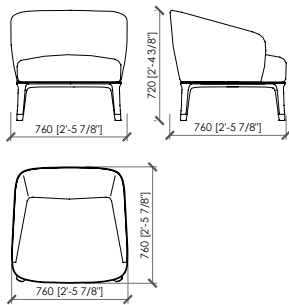

armchair | poltrona