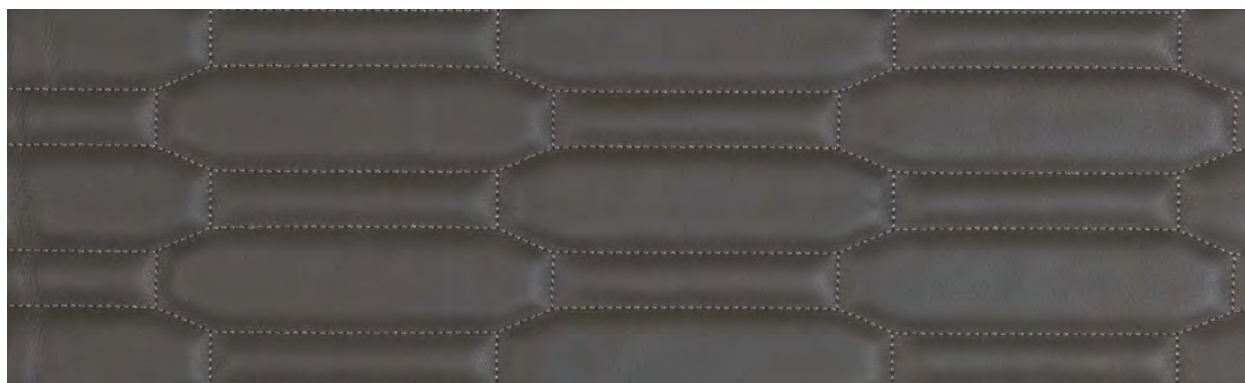

QUILTEDS

Quilted samples enlisted have an indicative value.
To see real hints, please refer to MC official sample box.

OCTAGON