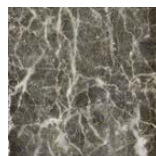

cat. 1
matt | glossy

STARDUST

cat. 2
matt | glossy