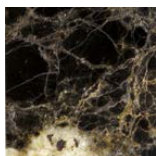

BLACK back-painted

DESERT back-painted

GREY back-painted

TOP FINISHES - MARBLE | FINITURA TOP - MARMO

CALACATTA

cat. 1
matt | glossy

SAHARA NOIR

cat. 1
matt | glossy

SILVER ROOTS

cat. 1
matt | glossy

DOVER WHITE

cat. 1
matt | glossy

EMPERADOR DARK

cat. 2
matt | glossy

CARRARA

cat. 2
matt | glossy