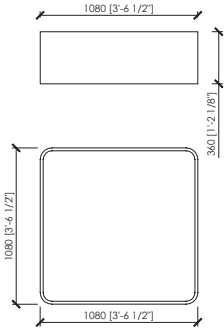

TECHNICAL INFORMATION

Typology

Coffee table

structure

MDF panel covered in leather

Top

Mirror | marble | back-painted glass

Dimensions

cm. 108x108x36h | in 42"1/2x42"1/2x14"1/6

DESCRIZIONE TECNICA

Tipologia

Tavolini

Struttura

Pannello di fibra a media densità rivestito in pelle

Top

Specchio | marmo | vetro retroverniciato

Dimensioni

cm. 108x108x36h

GRANTORINO
MC Lab - 2018

TOP FINISHES - MIRROR | FINITURA TOP - SPECCHIO

SMOKED MIRROR

BRONZE MIRROR

TOP FINISHES - BACK PAINTED GLASS | FINITURA TOP - SPECCHIO

WHITE back-painted