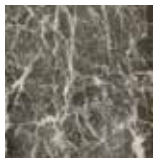

GREIGE ash

TOBACCO ash

LIGHT GREY ash

MUD ash

ANTHRACITE ash

BLACK ash

DARK BROWN ash

RED ash

YELLOW ash

GREEN ash

TEAL ash

DARK BLUE ash

Printed colors are to be considered as indicative | I colori stampati sono da considerarsi indicativi

EGADI coffee table

MC Lab - 2020

TOP FINISHES - MARBLE | *FINITURA TOP - MARMO*

CALACATTA

cat. 1
matt | glossy

SAHARA NOIR

cat. 1
matt | glossy

SILVER ROOTS

cat. 1
glossy

EMPERADOR DARK

cat. 2
matt | glossy

CARRARA

cat. 2
matt | glossy

STARDUST

cat. 2
matt | glossy

NERO MARQUINA

cat. 2
matt | glossy

STUDS and FEET FINISHES - METAL FINISHING *FINITURA BORCHIE e PIEDINI- FINITURA METALLICA*

GREY