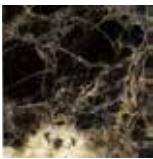

GREIGE ash

TOBACCO ash

LIGHT GREY ash

MUD ash

ANTHRACITE ash

BLACK ash

DARK BROWN ash

RED ash

YELLOW ash

GREEN ash

TEAL ash

DARK BLUE ash

Printed colors are to be considered as indicative | I colori stampati sono da considerarsi indicativi

EGADI coffee table

MC Lab - 2020

TOP FINISHES - MARBLE | *FINITURA TOP - MARMO*

CALACATTA

cat. 1
matt | glossy

SAHARA NOIR

cat. 1
matt | glossy

SILVER ROOTS

cat. 1
glossy

EMPERADOR DARK

cat. 2
matt | glossy

CARRARA

cat. 2
matt | glossy

STARDUST

cat. 2
matt | glossy

NERO MARQUINA

cat. 2
matt | glossy

STUDS and FEET FINISHES - METAL FINISHING *FINITURA BORCHIE e PIEDINI- FINITURA METALLICA*

GREY