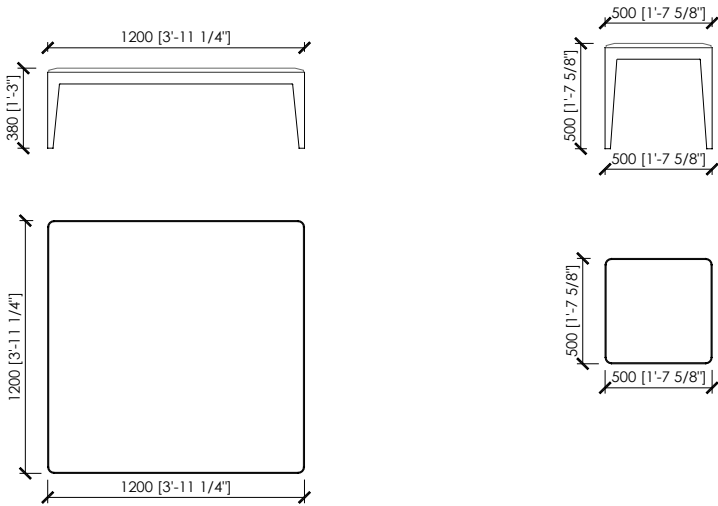

#### Dimensions

cm 50x50x50h | in 19"2/3x19"2/3x19"2/3h

cm 120x120x38h | in 47"1/2x47"1/2x15"h

#### Tipologia

Tavolini

#### Dimensioni

cm 50x50x50h

cm 120x120x38h

**DOGE**

MC Lab - 2018

**LEGS FINISHES - WOOD | FINITURA GAMBE - LEGNO**

CANALETTO WALNUT

matt