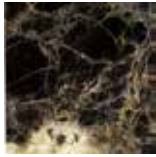

SAHARA NOIR

cat. 1
matt | glossy

SILVER ROOTS

cat. 1
matt | glossy

EMPERADOR DARK

cat. 2
matt | glossy

CARRARA

cat. 2
matt | glossy

STARDUST

cat. 2
matt | glossy

NERO MARQUINA

cat. 2
matt | glossy

TOP FINISHES - BACK PAINTED GLASS | *FINITURA TOP - VETRO RETROVERNICIATO*

WHITE back-painted

BLACK back-painted

DESERT back-painted

GREY back-painted

Printed colors are to be considered as indicative | *I colori stampati sono da considerarsi indicativi*