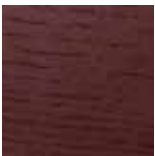

OPTICAL WHITE ash

WHITE ash

PEARL ash

CARAMEL ash

GREIGE ash

TOBACCO ash

LIGHT GREY ash

MUD ash

ANTHRACITE ash

BLACK ash

DARK BROWN ash

RED ash

YELLOW ash

GREEN ash

TEAL ash

DARK BLUE ash

Printed colors are to be considered as indicative | I colori stampati sono da considerarsi indicativi

DOGE console

MC Lab - 2018

TOP FINISHES - MARBLE | *FINITURA TOP - MARMO*

CALACATTA

cat. 1
matt | glossy