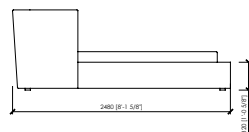

cm 210x245x90h (32h)
in 82"2/3x96"1/2x35"3/7h (12"3/5h)
 rete | slatted cm 180x200 | in 70"6/7x78"3/4

cm 230x245x90h (32h)
in 90"5/9x96"1/2x35"3/7h (12"3/5h)
 rete | slatted cm 200x200 | in 78"3/4x78"3/4

US MARKET - KING SIZE
cm 223x248x90h(32h)
in 87"4/5x97"2/3x35"3/7h (12" 3/5h)
 rete | slatted cm 193x203 | in 76"x80"

CAMPOMARZIO bed

Maurizio Di Mauro - 2018

BED BERGERE

cm 230x248x92h (32h)
in 90"5/9x97"2/3x36"2/9h (12"3/5h)
 rete | slatted cm 160x200 | in 63"x78"3/4

US MARKET - QUEEN SIZE
cm 222x251x92h(32h)
in 87"2/5x98"5/6x36"2/9h(12"3/5h)
 rete | slatted cm 152x203 | in 60"x80"

cm 250x248x92h (32h)
in 98"3/7x97"2/3x36"2/9h (12"3/5h)
 rete | slatted cm 180x200 | in 70"6/7x78"3/4

cm 270x248x92h (32h)
in 106"2/7x97"2/3x36"2/9h (12"3/5h)
 rete | slatted cm 200x200 | in 78"3/4x78"3/4

US MARKET - KING SIZE
cm 263x251x92h(32h)
in 103"1/2x98"5/6x36"2/9h (12" 3/5h)
 rete | slatted cm 193x203 | in 76"x80"