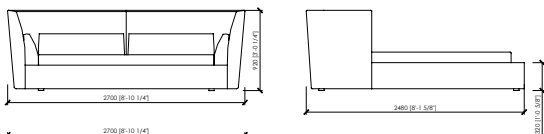

US MARKET - QUEEN SIZE
cm 222x251x92h(32h)
in 87"2/5x98"5/6x36"2/9h(12"3/5h)
 rete | slatted cm 152x203 | in 60"x80"

cm 250x248x92h (32h)
in 98"3/7x97"2/3x36"2/9h (12"3/5h)
 rete | slatted cm 180x200 | in 70"6/7x78"3/4

cm 270x248x92h (32h)
in 106"2/7x97"2/3x36"2/9h (12"3/5h)
 rete | slatted cm 200x200 | in 78"3/4x78"3/4

US MARKET - KING SIZE
cm 263x251x92h(32h)
in 103"1/2x98"5/6x36"2/9h (12" 3/5h)
 rete | slatted cm 193x203 | in 76"x80"