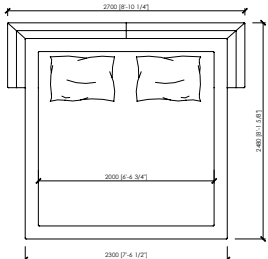

cm 210x245x90h (32h)
in 82"2/3x96"1/2x35"3/7h (12"3/5h)
 rete | slatted cm 180x200 | in 70"6/7x78"3/4

cm 230x245x90h (32h)
in 90"5/9x96"1/2x35"3/7h (12"3/5h)
 rete | slatted cm 200x200 | in 78"3/4x78"3/4

US MARKET - KING SIZE
cm 223x248x90h(32h)
in 87"4/5x97"2/3x35"3/7h (12" 3/5h)
 rete | slatted cm 193x203 | in 76"x80"

CAMPOMARZIO bed

Maurizio Di Mauro - 2018

BED BERGERE

cm 230x248x92h (32h)
in 90"5/9x97"2/3x36"2/9h (12"3/5h)
 rete | slatted cm 160x200 | in 63"x78"3/4

US MARKET - QUEEN SIZE
cm 222x251x92h(32h)
in 87"2/5x98"5/6x36"2/9h(12"3/5h)
 rete | slatted cm 152x203 | in 60"x80"

cm 250x248x92h (32h)
in 98"3/7x97"2/3x36"2/9h (12"3/5h)
 rete | slatted cm 180x200 | in 70"6/7x78"3/4

cm 270x248x92h (32h)
in 106"2/7x97"2/3x36"2/9h (12"3/5h)
 rete | slatted cm 200x200 | in 78"3/4x78"3/4

US MARKET - KING SIZE
cm 263x251x92h(32h)
in 103"1/2x98"5/6x36"2/9h (12" 3/5h)
 rete | slatted cm 193x203 | in 76"x80"