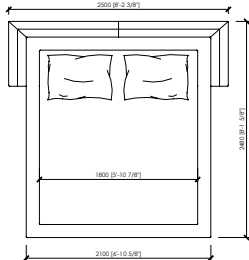

Entrambe le versioni disponibili con box contenitore

CAMPOMARZIO bed

Maurizio Di Mauro - 2018

cm 190x245x90h (32h)
in 74"4/5x96"1/2x35"3/7h (12"3/5h)
 rete | slatted cm 160x200 | in 63"x78"3/4

US MARKET - QUEEN SIZE
cm 182x248x90h(32h)
in 71"21/32x97"2/3x35"3/7h(12"3/5h)
 rete | slatted cm 152x203 | in 60"x80"

cm 210x245x90h (32h)
in 82"2/3x96"1/2x35"3/7h (12"3/5h)
 rete | slatted cm 180x200 | in 70"6/7x78"3/4

cm 230x245x90h (32h)
in 90"5/9x96"1/2x35"3/7h (12"3/5h)
 rete | slatted cm 200x200 | in 78"3/4x78"3/4

US MARKET - KING SIZE
cm 223x248x90h(32h)
in 87"4/5x97"2/3x35"3/7h (12" 3/5h)
 rete | slatted cm 193x203 | in 76"x80"

CAMPOMARZIO bed

Maurizio Di Mauro - 2018

BED BERGERE

cm 230x248x92h (32h)
in 90"5/9x97"2/3x36"2/9h (12"3/5h)
 rete | slatted cm 160x200 | in 63"x78"3/4

US MARKET - QUEEN SIZE
cm 222x251x92h(32h)
in 87"2/5x98"5/6x36"2/9h(12"3/5h)
 rete | slatted cm 152x203 | in 60"x80"

cm 250x248x92h (32h)
in 98"3/7x97"2/3x36"2/9h (12"3/5h)
 rete | slatted cm 180x200 | in 70"6/7x78"3/4