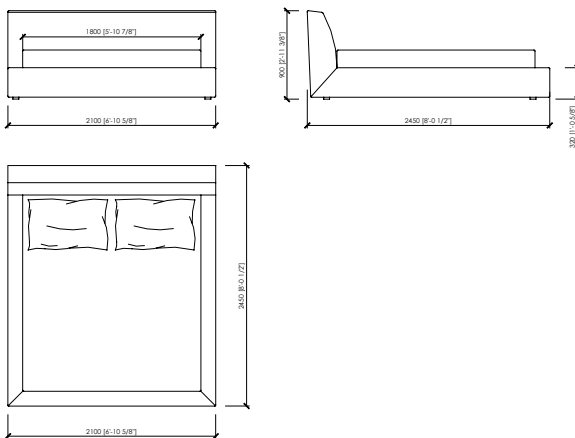

Rivestimento giroletto, in pelle o tessuto, sfoderabile

Dimensioni materasso

cm 160x200

queen size cm 152x203

cm 180x200

cm 200x200

king size cm 193x203

Note

Entrambe le versioni disponibili con box contenitore

CAMPOMARZIO bed

Maurizio Di Mauro - 2018

cm 190x245x90h (32h)
in 74"4/5x96"1/2x35"3/7h (12"3/5h)
 rete | slatted cm 160x200 | in 63"x78"3/4

US MARKET - QUEEN SIZE
cm 182x248x90h(32h)
in 71"21/32x97"2/3x35"3/7h(12"3/5h)
 rete | slatted cm 152x203 | in 60"x80"

cm 210x245x90h (32h)
in 82"2/3x96"1/2x35"3/7h (12"3/5h)
 rete | slatted cm 180x200 | in 70"6/7x78"3/4

cm 230x245x90h (32h)
in 90"5/9x96"1/2x35"3/7h (12"3/5h)
 rete | slatted cm 200x200 | in 78"3/4x78"3/4

US MARKET - QUEEN SIZE
cm 222x251x92h(32h)
in 87"2/5x98"5/6x36"2/9h(12"3/5h)
 rete | slatted cm 152x203 | in 60"x80"

cm 250x248x92h (32h)
in 98"3/7x97"2/3x36"2/9h (12"3/5h)
 rete | slatted cm 180x200 | in 70"6/7x78"3/4