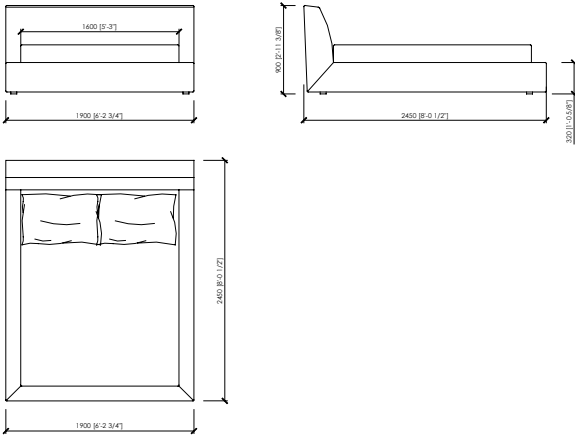

Rivestimento giroletto, in pelle o tessuto, sfoderabile

Dimensioni materasso

cm 160x200

queen size cm 152x203

cm 180x200

cm 200x200

king size cm 193x203

Note

Entrambe le versioni disponibili con box contenitore

CAMPOMARZIO bed

Maurizio Di Mauro - 2018

cm 190x245x90h (32h)
in 74"4/5x96"1/2x35"3/7h (12"3/5h)
 rete | slatted cm 160x200 | in 63"x78"3/4

US MARKET - QUEEN SIZE
cm 182x248x90h(32h)
in 71"21/32x97"2/3x35"3/7h(12"3/5h)
 rete | slatted cm 152x203 | in 60"x80"

cm 210x245x90h (32h)
in 82"2/3x96"1/2x35"3/7h (12"3/5h)
 rete | slatted cm 180x200 | in 70"6/7x78"3/4

cm 230x245x90h (32h)
in 90"5/9x96"1/2x35"3/7h (12"3/5h)
 rete | slatted cm 200x200 | in 78"3/4x78"3/4

US MARKET - QUEEN SIZE
cm 222x251x92h(32h)
in 87"2/5x98"5/6x36"2/9h(12"3/5h)
 rete | slatted cm 152x203 | in 60"x80"

cm 250x248x92h (32h)
in 98"3/7x97"2/3x36"2/9h (12"3/5h)
 rete | slatted cm 180x200 | in 70"6/7x78"3/4