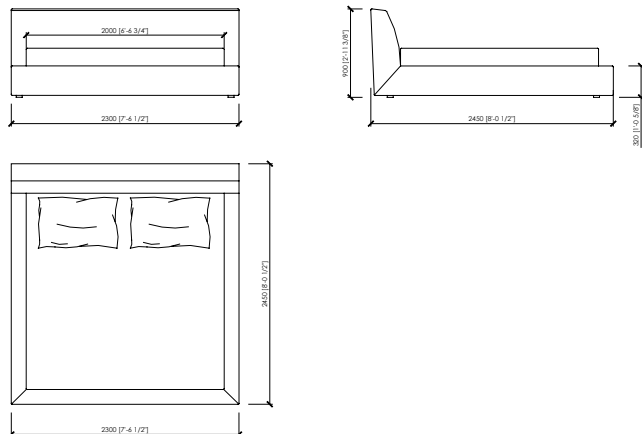

cm 230x245x90h (32h)
in 90"5/9x96"1/2x35"3/7h (12"3/5h)
rete | slatted cm 200x200 | in 78"3/4x78"3/4

US MARKET - KING SIZE
cm 223x248x90h(32h)
in 87"4/5x97"2/3x35"3/7h (12" 3/5h)
rete | slatted cm 193x203 | in 76"x80"