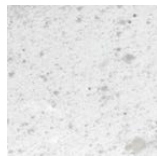

BLACK ash

DARK BROWN ash

TOBACCO ash

RED ash

YELLOW ash

GREEN ash

TEAL ash

DARK BLUE ash

TOP INSERT - MIRROR | INSERTO TOP - SPECCHIO

SMOKED MIRROR

BRONZE MIRROR

ANTIQU MIRROR

Printed colors are to be considered as indicative | I colori stampati sono da considerarsi indicativi