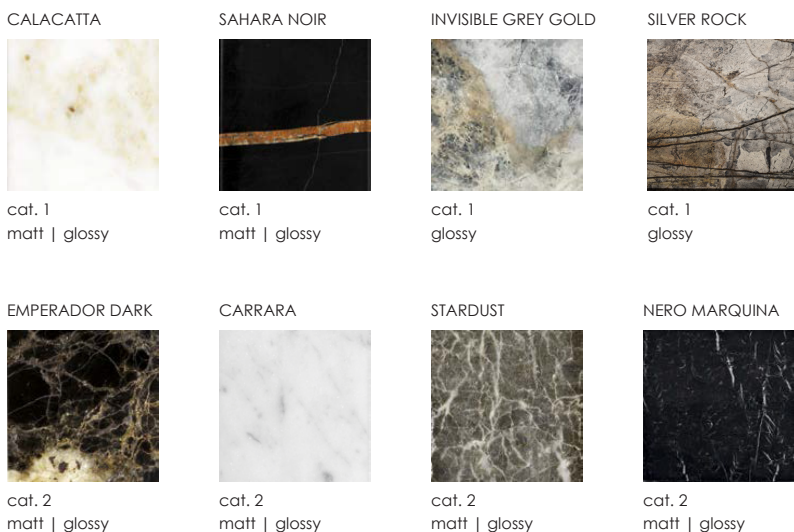

cm 260x110x75h

BOLGHERI

Bonura Design - 2021

MARBLE TOP | TOP MARMO

TOP WITH WOODEN FRAME AND INSERT MARBLE OR MIRROR | TOP CON CORNICE LEGNO E INSERTO MARMO O SPECCHIO

BOLGHERI

Bonura Design - 2021

LEGS FINISHES - METAL FINISHING | *FINITURA GAMBE - FINITURA METALLICA*

LEGS FINISHES - MATT LACQUERED | *FINITURA GAMBE - LACCATO OPACO*

TOP FINISHES - MARBLE | *FINITURA TOP - MARMO*

Printed colors are to be considered as indicative | *I colori stampati sono da considerarsi indicativi*

OPTICAL WHITE ash

WHITE ash

PEARL ash

SAND ash

GREIGE ash

LIGHT GREY ash

MUD ash

ANTHRACITE ash

BLACK ash

DARK BROWN ash

TOBACCO ash

RED ash

YELLOW ash

GREEN ash

TEAL ash

DARK BLUE ash