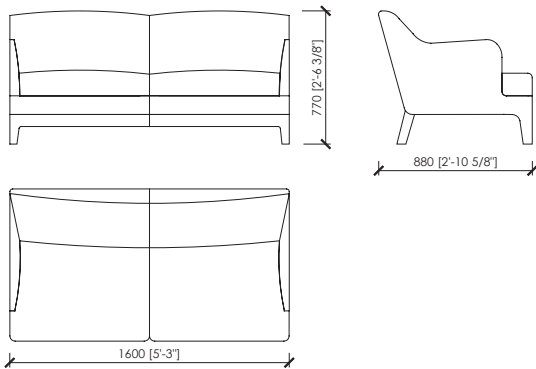

DIVANO LOUNGE / SOFA LOUNGE