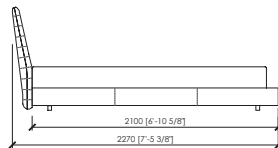

Rivestimento

Rivestimento in tessuto o pelle non sfoderabile.

Dimensioni materasso

cm 160x200
queen size cm 152x203
cm 180x200
cm 200x200
king size cm 193x203

Note

Optional: server

PANTELLERIA bed
 Cesare Arosio - 2020

cm 220x227x88h (19h)
 in 86"3/5x89"3/8x34"2/3h (7"1/2h)
 rete | slatted cm 160x200 | in 63"x78"3/4

US MARKET - QUEEN SIZE
cm 220x227x88h (19h)
 in 86"3/5x89"3/8x34"2/3h (7"1/2h)
 rete | slatted cm 152x203 | in 60"x80"

cm 240x227x88h (19h)
 in 94"1/2x89"3/8x34"2/3h (7"1/2h)
 rete | slatted cm 180x200 | in 70"6/7x78"3/4

PANTELLERIA bed
Cesare Arosio - 2020

cm 260x227x88h (19h)
in 102"1/3x89"3/8x34"2/3h (7"1/2h)
rete | slatted cm 200x200 | in 78"3/4x78"3/4