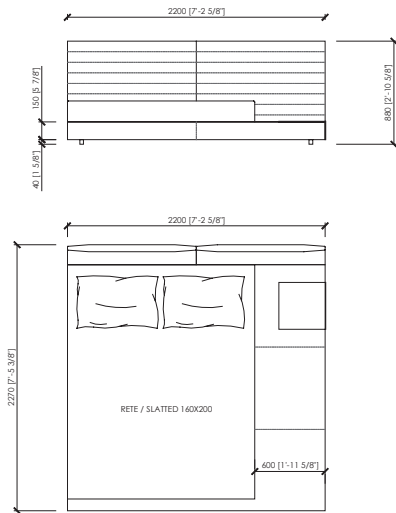

Rivestimento

Rivestimento in tessuto o pelle non sfoderabile.

Dimensioni materasso

cm 160x200
queen size cm 152x203
cm 180x200
cm 200x200
king size cm 193x203

Note

Optional: server

PANTELLERIA bed
 Cesare Arosio - 2020

cm 220x227x88h (19h)
 in 86"3/5x89"3/8x34"2/3h (7"1/2h)
 rete | slatted cm 160x200 | in 63"x78"3/4

US MARKET - QUEEN SIZE
cm 220x227x88h (19h)
 in 86"3/5x89"3/8x34"2/3h (7"1/2h)
 rete | slatted cm 152x203 | in 60"x80"

cm 240x227x88h (19h)
 in 94"1/2x89"3/8x34"2/3h (7"1/2h)
 rete | slatted cm 180x200 | in 70"6/7x78"3/4

PANTELLERIA bed
Cesare Arosio - 2020

cm 260x227x88h (19h)
in 102"1/3x89"3/8x34"2/3h (7"1/2h)
rete | slatted cm 200x200 | in 78"3/4x78"3/4

US MARKET - KING SIZE
cm 260x227x88h (19h)
in 102"1/3x89"3/8x34"2/3h (7"1/2h)
rete | slatted cm 193x203 | in 76"x80"

With 1 server / Con 1 server

With 2 servers / Con 2 server

COVER - FABRIC and LEATHER | RIVESTIMENTO - TESSUTO o PELLE