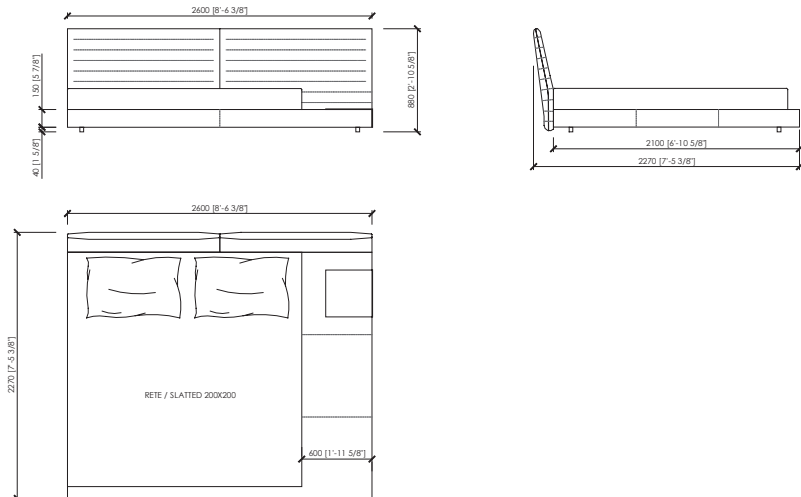

cm 220x227x88h (19h)
 in 86"3/5x89"3/8x34"2/3h (7"1/2h)
 rete | slatted cm 160x200 | in 63"x78"3/4

US MARKET - QUEEN SIZE
cm 220x227x88h (19h)
 in 86"3/5x89"3/8x34"2/3h (7"1/2h)
 rete | slatted cm 152x203 | in 60"x80"

cm 240x227x88h (19h)
 in 94"1/2x89"3/8x34"2/3h (7"1/2h)
 rete | slatted cm 180x200 | in 70"6/7x78"3/4

PANTELLERIA bed
Cesare Arosio - 2020

cm 260x227x88h (19h)
in 102"1/3x89"3/8x34"2/3h (7"1/2h)
rete | slatted cm 200x200 | in 78"3/4x78"3/4

US MARKET - KING SIZE
cm 260x227x88h (19h)
in 102"1/3x89"3/8x34"2/3h (7"1/2h)
rete | slatted cm 193x203 | in 76"x80"

With 1 server / Con 1 server

With 2 servers / Con 2 server

COVER - FABRIC and LEATHER | RIVESTIMENTO - TESSUTO o PELLE