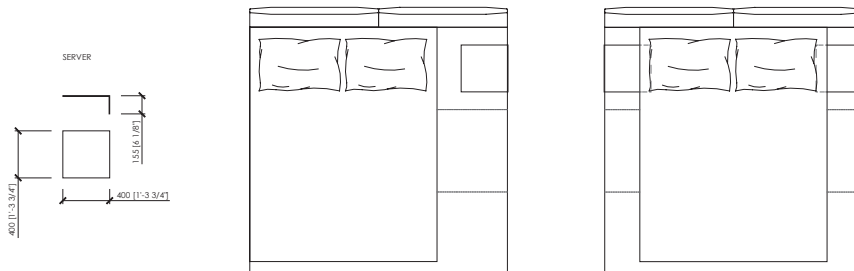

cm 220x227x88h (19h)
 in 86"3/5x89"3/8x34"2/3h (7"1/2h)
 rete | slatted cm 160x200 | in 63"x78"3/4

US MARKET - QUEEN SIZE
cm 220x227x88h (19h)
 in 86"3/5x89"3/8x34"2/3h (7"1/2h)
 rete | slatted cm 152x203 | in 60"x80"

cm 240x227x88h (19h)
 in 94"1/2x89"3/8x34"2/3h (7"1/2h)
 rete | slatted cm 180x200 | in 70"6/7x78"3/4

PANTELLERIA bed
Cesare Arosio - 2020

cm 260x227x88h (19h)
in 102"1/3x89"3/8x34"2/3h (7"1/2h)
rete | slatted cm 200x200 | in 78"3/4x78"3/4

US MARKET - KING SIZE
cm 260x227x88h (19h)
in 102"1/3x89"3/8x34"2/3h (7"1/2h)
rete | slatted cm 193x203 | in 76"x80"

With 1 server / Con 1 server

With 2 servers / Con 2 server

COVER - FABRIC and LEATHER | RIVESTIMENTO - TESSUTO o PELLE