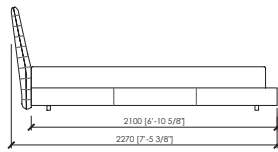

Rivestimento

Rivestimento in tessuto o pelle non sfoderabile.

Dimensioni materasso

cm 160x200
queen size cm 152x203
cm 180x200
cm 200x200
king size cm 193x203

Note

Optional: server

PANTELLERIA bed
 Cesare Arosio - 2020

cm 220x227x88h (19h)
 in 86"3/5x89"3/8x34"2/3h (7"1/2h)
 rete | slatted cm 160x200 | in 63"x78"3/4

US MARKET - QUEEN SIZE
cm 220x227x88h (19h)
 in 86"3/5x89"3/8x34"2/3h (7"1/2h)
 rete | slatted cm 152x203 | in 60"x80"

cm 240x227x88h (19h)
 in 94"1/2x89"3/8x34"2/3h (7"1/2h)
 rete | slatted cm 180x200 | in 70"6/7x78"3/4

PANTELLERIA bed
Cesare Arosio - 2020

cm 260x227x88h (19h)
in 102"1/3x89"3/8x34"2/3h (7"1/2h)
rete | slatted cm 200x200 | in 78"3/4x78"3/4