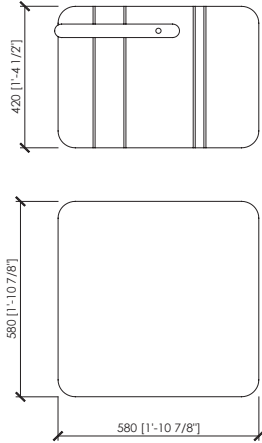

Dimensioni

cm 58x58x42h | in 22"5/6x22"5/6x16"1/2h

GRANTORINO

MC Lab - 2018

COVER - FABRIC and LEATHER | RIVESTIMENTO - TESSUTO o PELLE

refer to .pdf file MC_FABRICS and MC_LEATHER | fare riferimento al file .pdf MC_FABRICS and MC_LEATHER